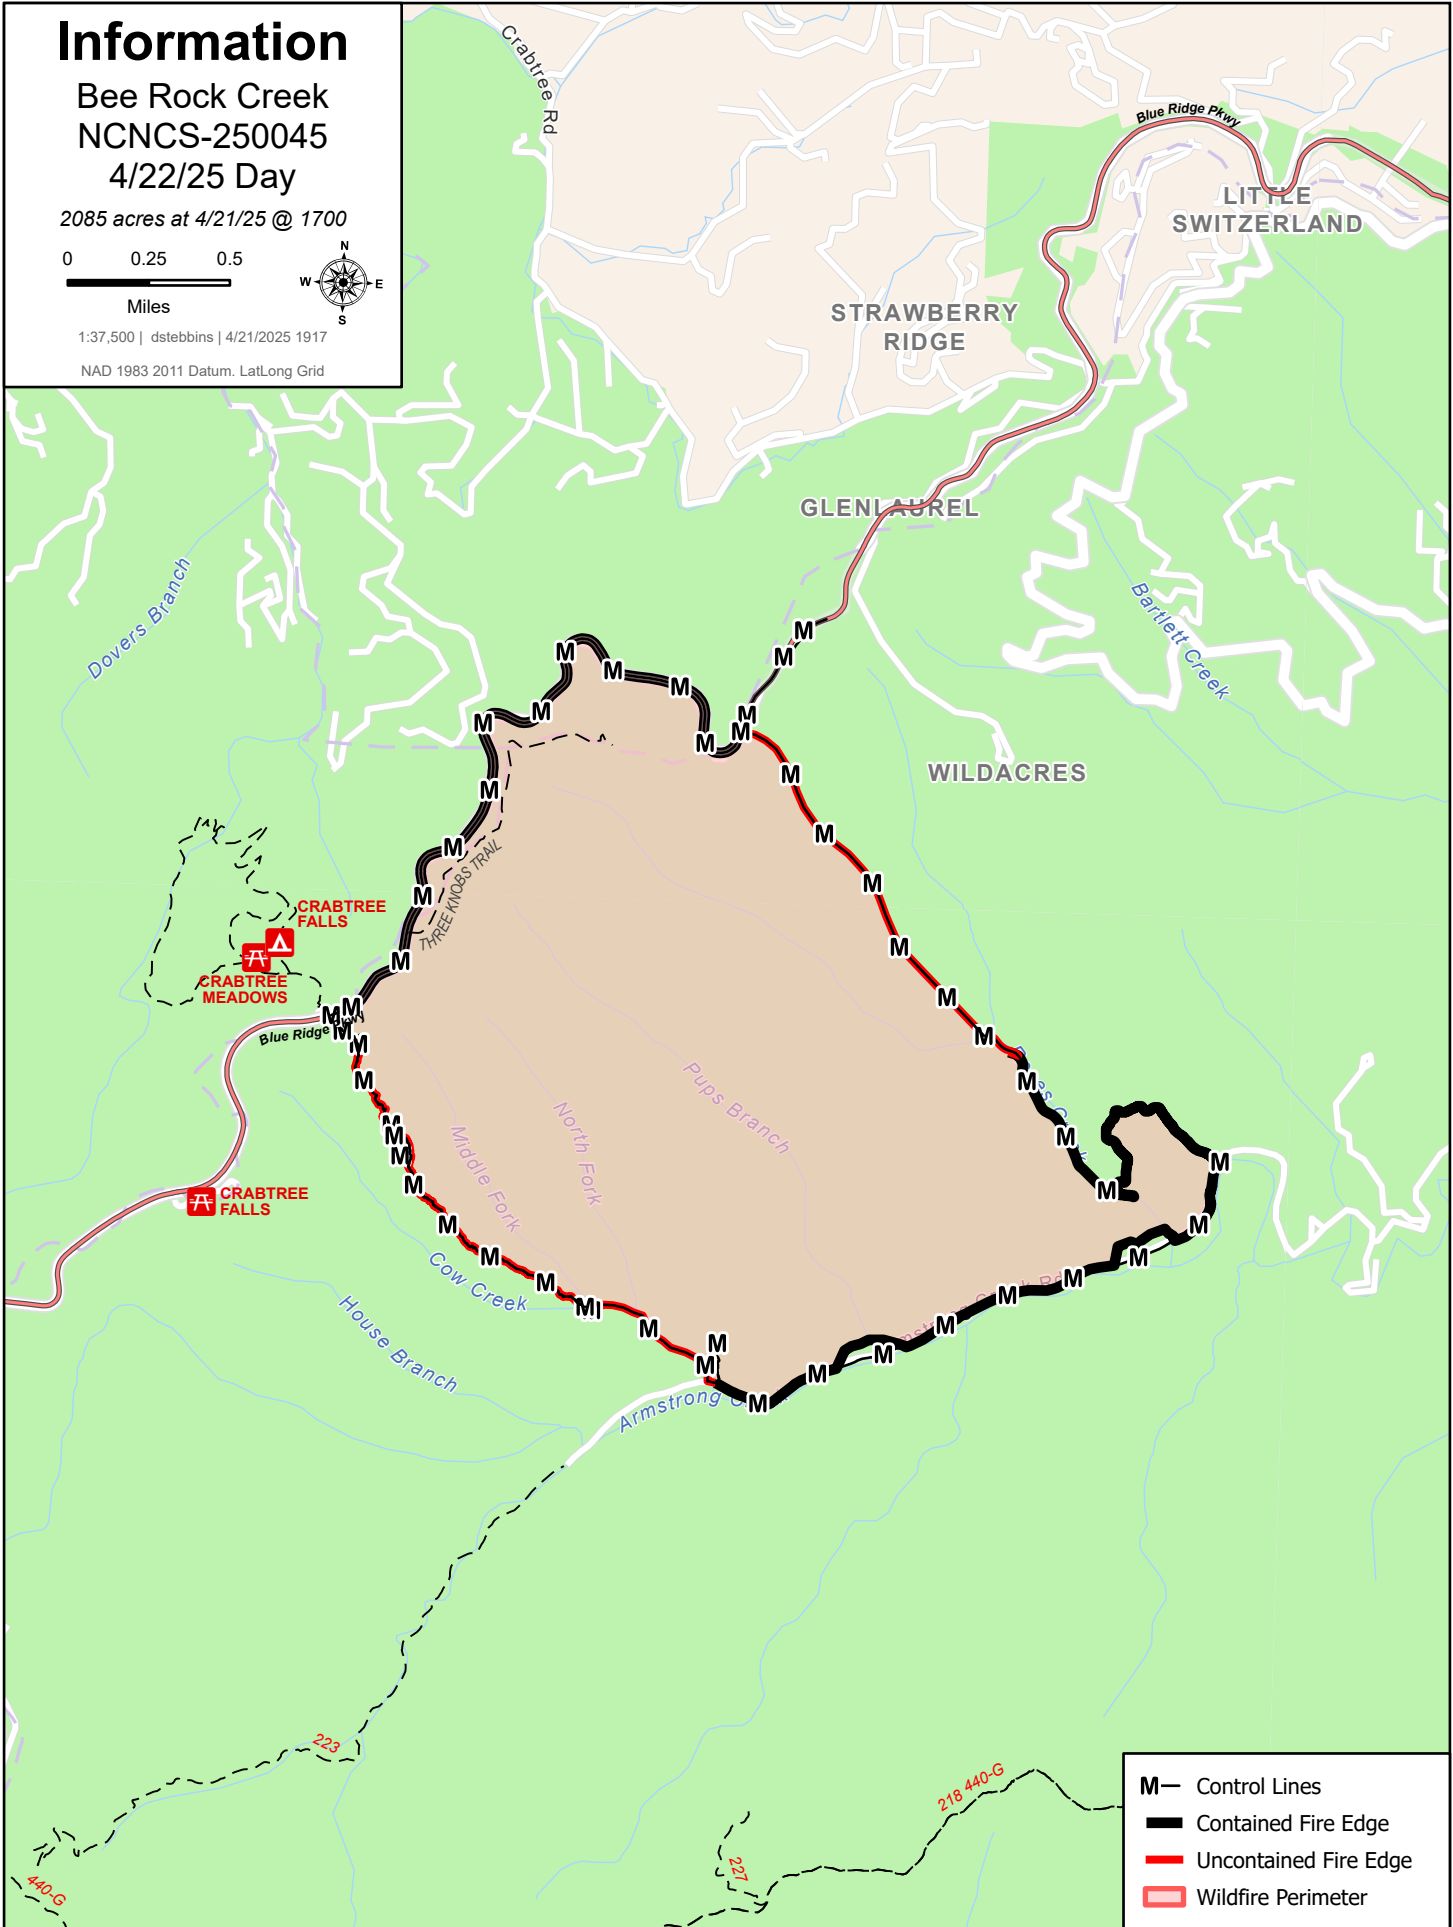

Information

Bee Rock Creek
NCNCS-250045
4/22/25 Day

2085 acres at 4/21/25 @ 1700

0 0.25 0.5

Miles

1:37,500 | dstebbins | 4/21/2025 1917

NAD 1983 2011 Datum, LatLong Grid

- M — Control Lines
- Contained Fire Edge
- Uncontained Fire Edge
- Wildfire Perimeter