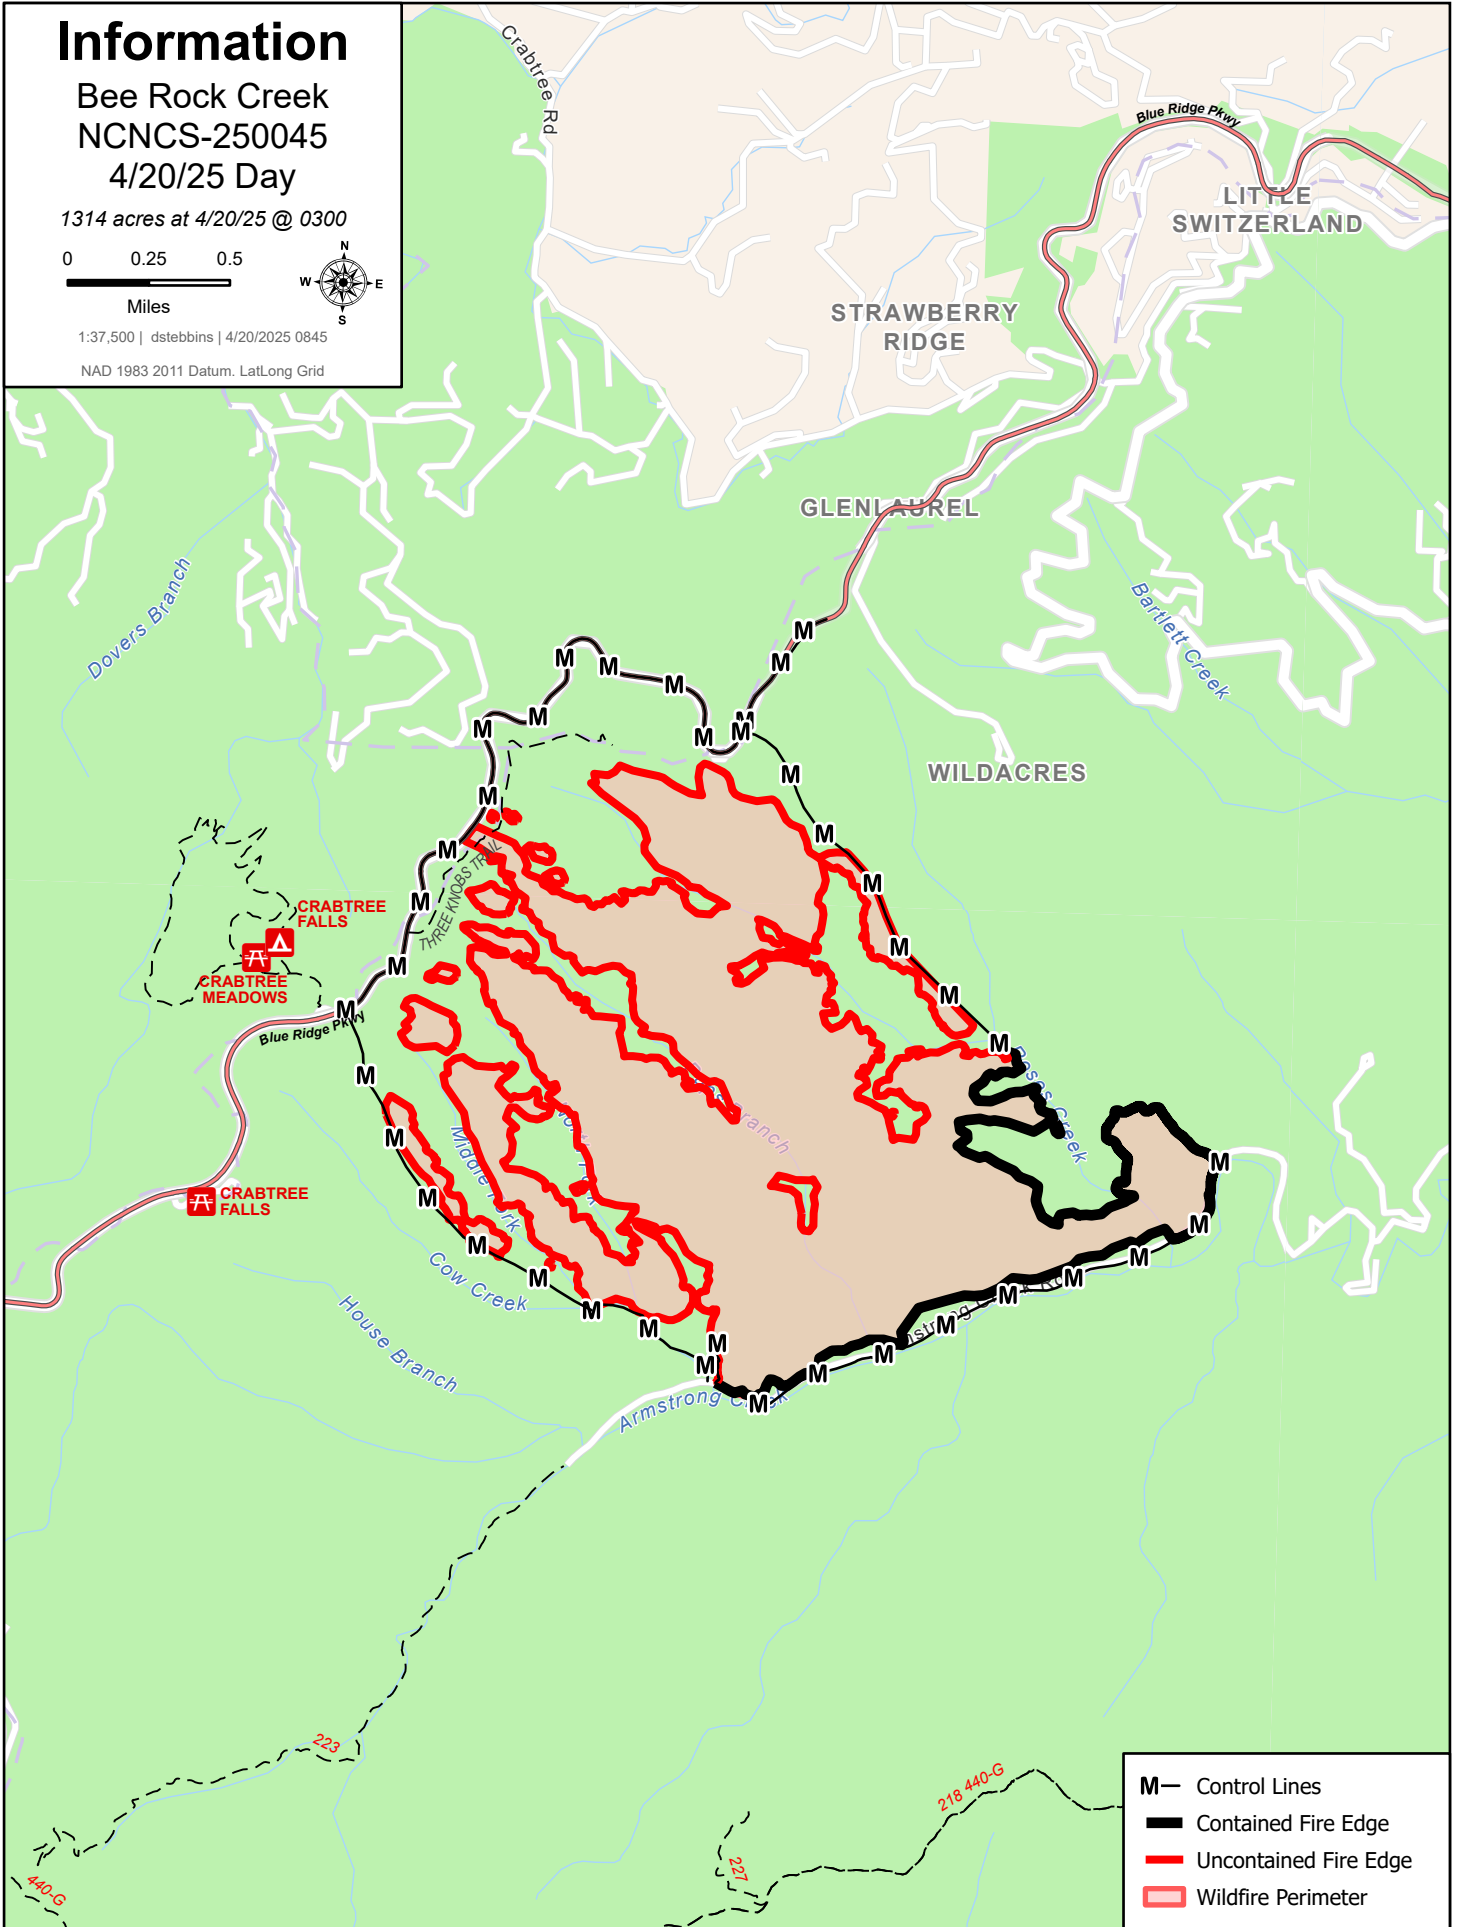

Information

Bee Rock Creek
NCNCS-250045
4/20/25 Day

1314 acres at 4/20/25 @ 0300

1:37,500 | dstebbins | 4/20/2025 0845

NAD 1983 2011 Datum, LatLong Grid

- M**— Control Lines
- Contained Fire Edge
- Uncontained Fire Edge
- Wildfire Perimeter