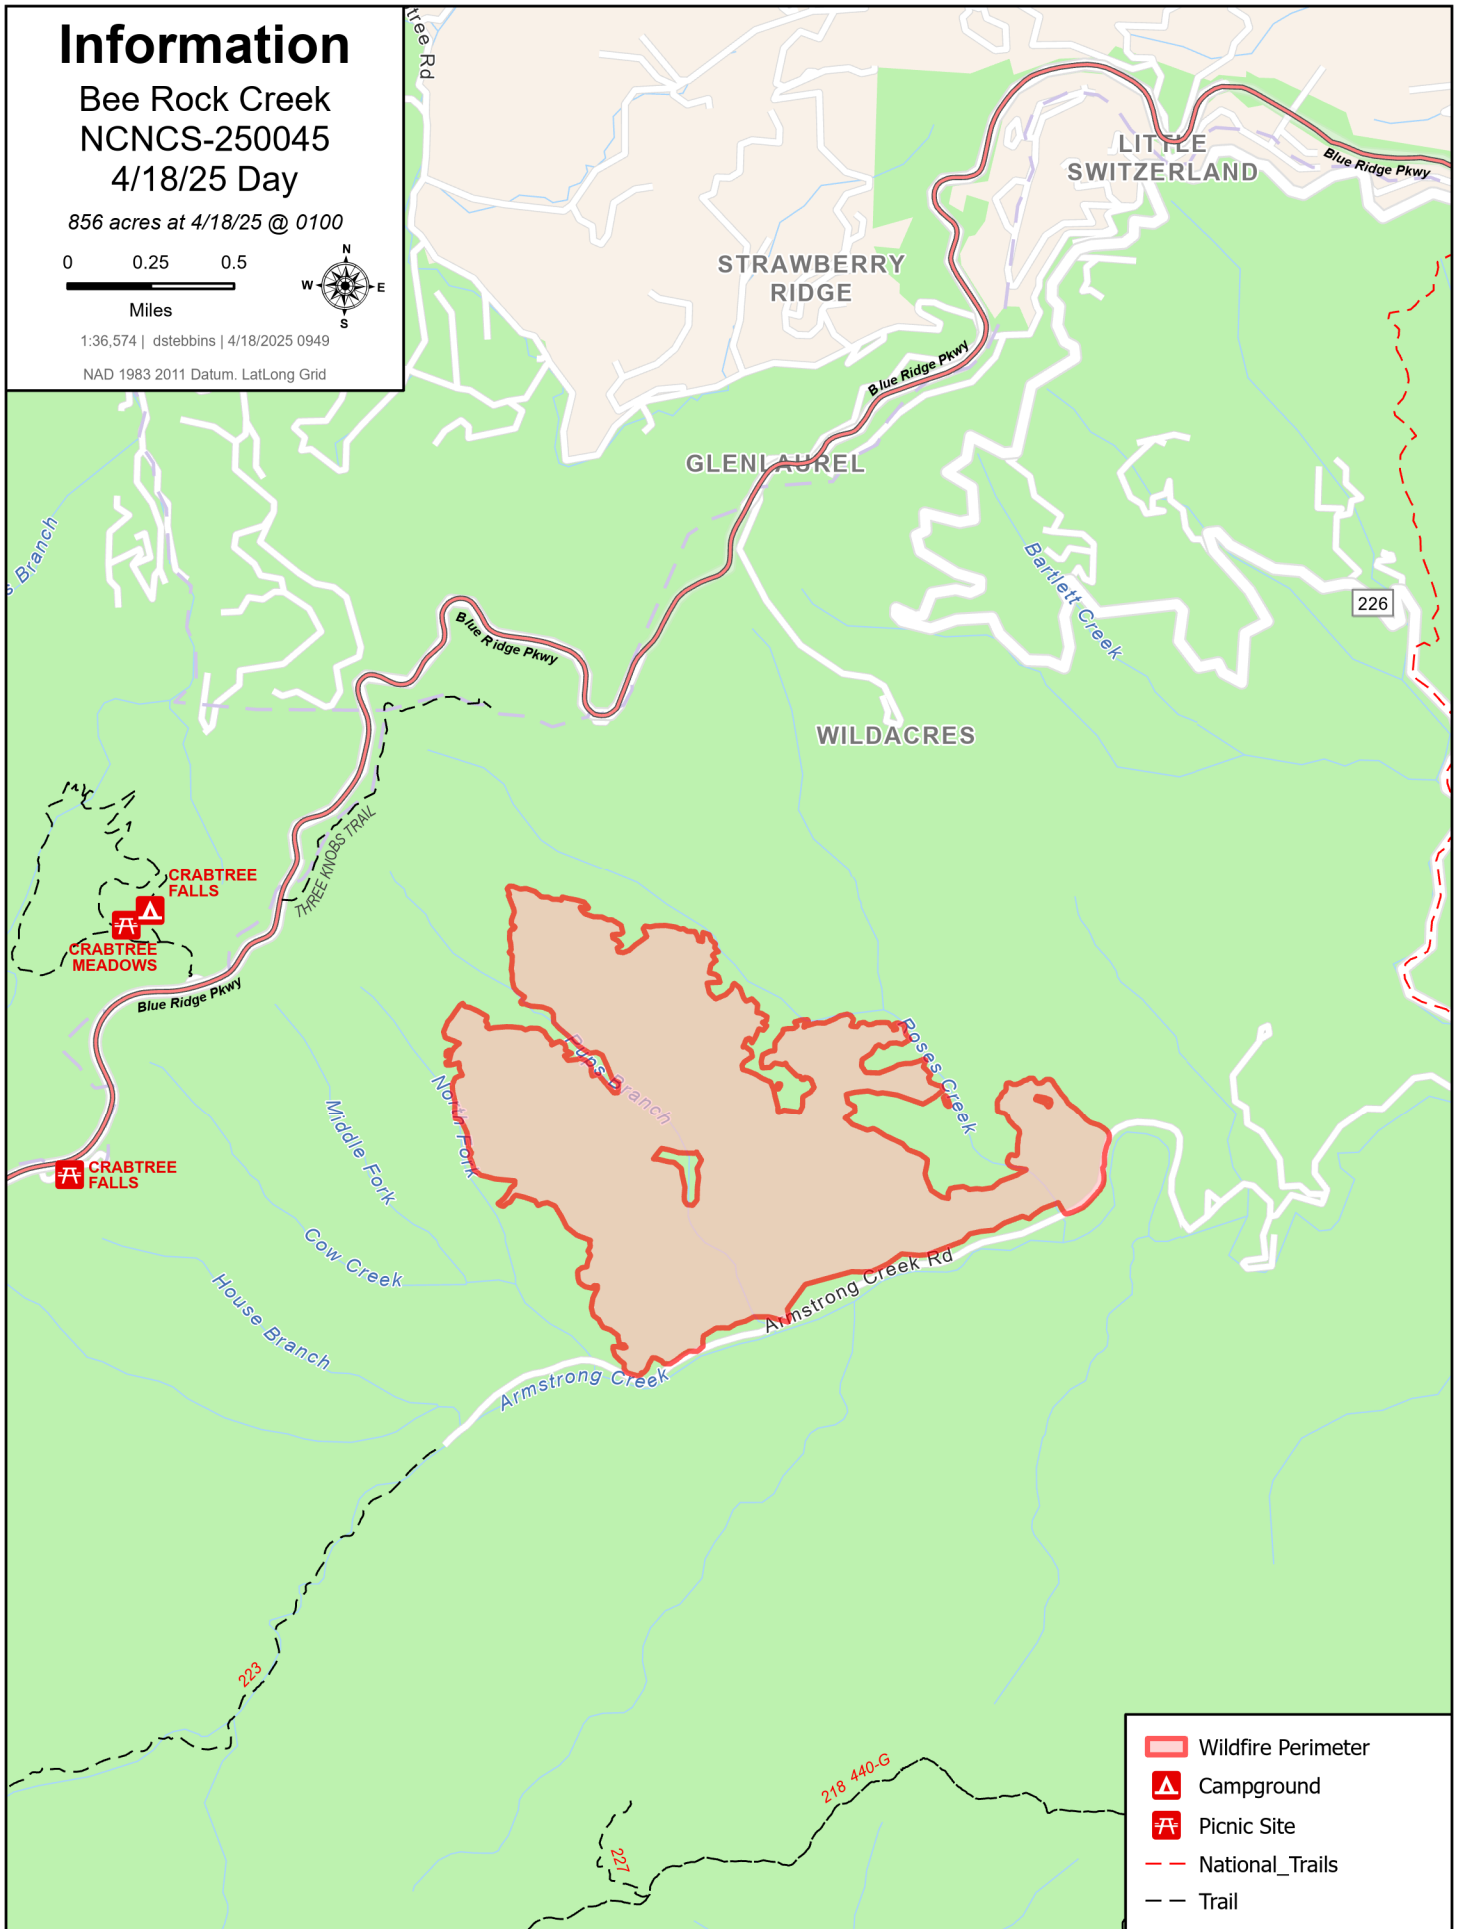

Information

Bee Rock Creek
NCNCS-250045
4/18/25 Day

856 acres at 4/18/25 @ 0100

0 0.25 0.5

Miles

1:36,574 | dstebbins | 4/18/2025 0949

NAD 1983 2011 Datum, LatLong Grid

- Wildfire Perimeter
- Campground
- Picnic Site
- National_Trails
- Trail