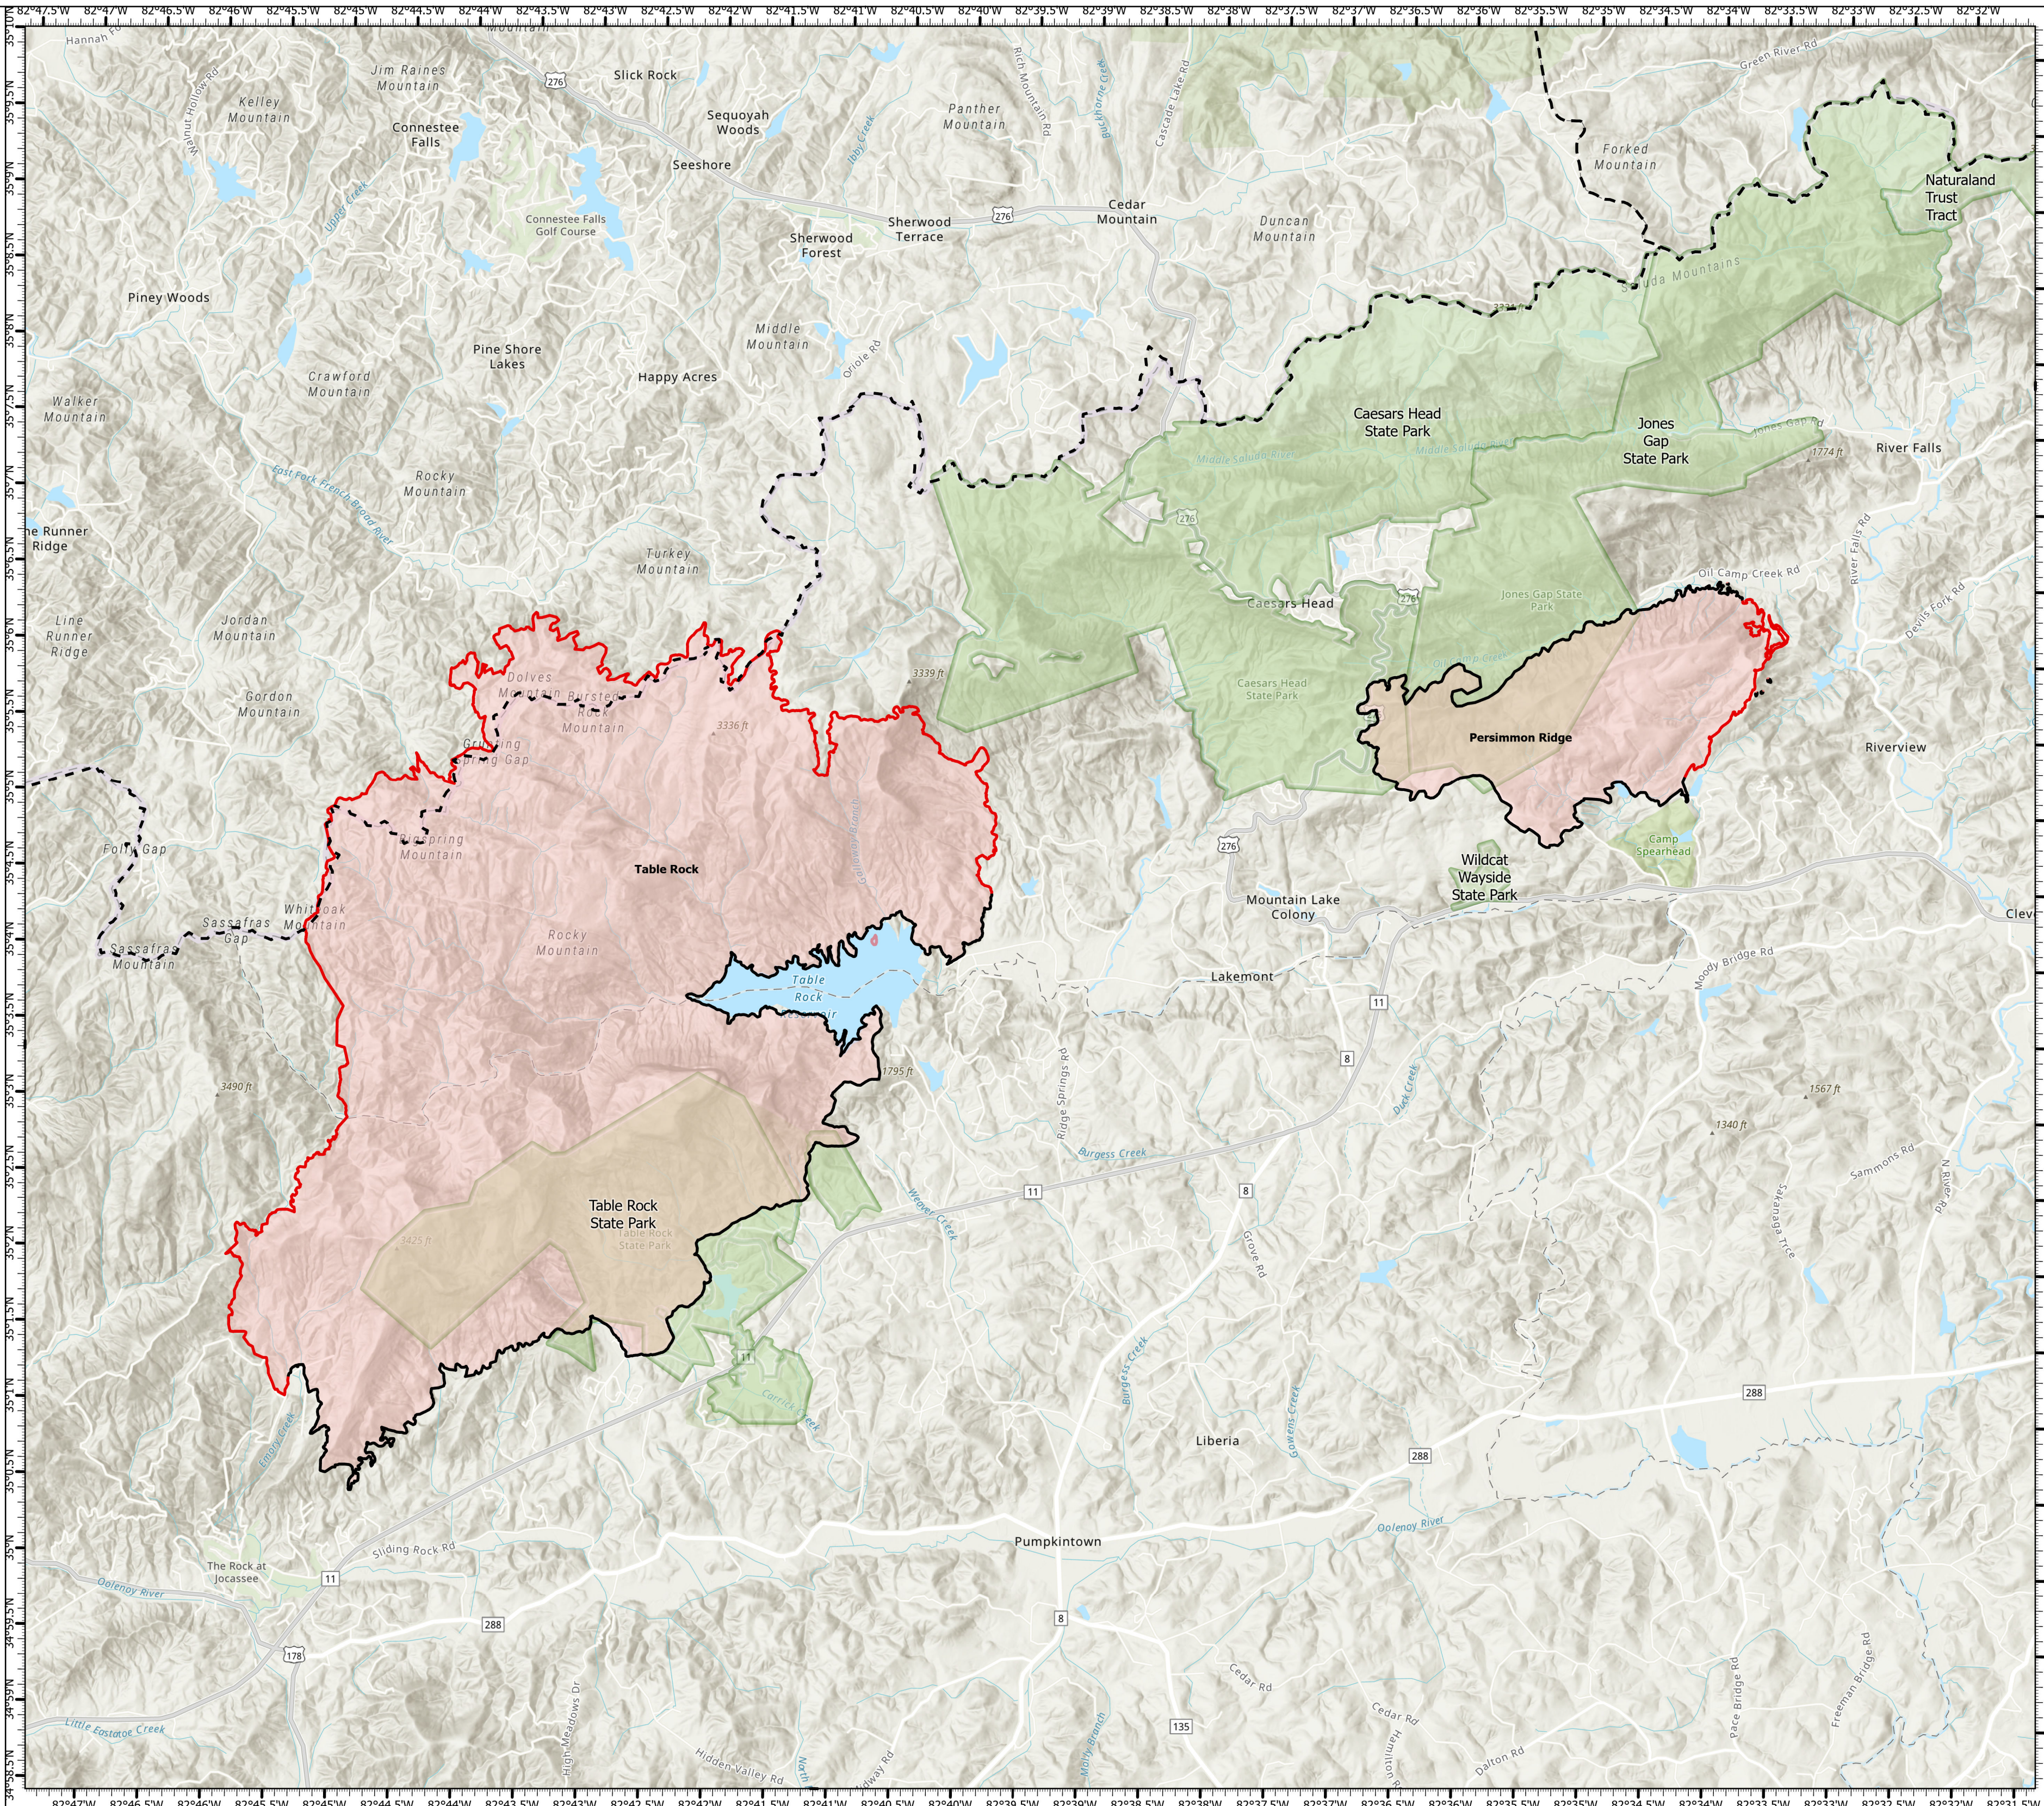

Public Information

Table Rock Complex
SC-SCS-250129

4/1/2025 Day

15,365 acres at 3/31/2025 1400 hr

Table Rock
SC-SCS-250123

4/1/2025 Day

13,287 acres at 3/31/2025 1400 hr

Persimmon Ridge
SC-SCS-250127

4/1/2025 Day

2,078 acres at 3/28/2025 1600 hr

-  Contained Fire Edge
-  Uncontained Fire Edge
-  Wildfire Daily Fire Perimeter
-  SC_StatePark
-  State Boundary

1:50,000 | SA Blue Team | 3/31/2025 2008
Acres from IR and GPS
North American 1983 Datum, Lat/Long Grid