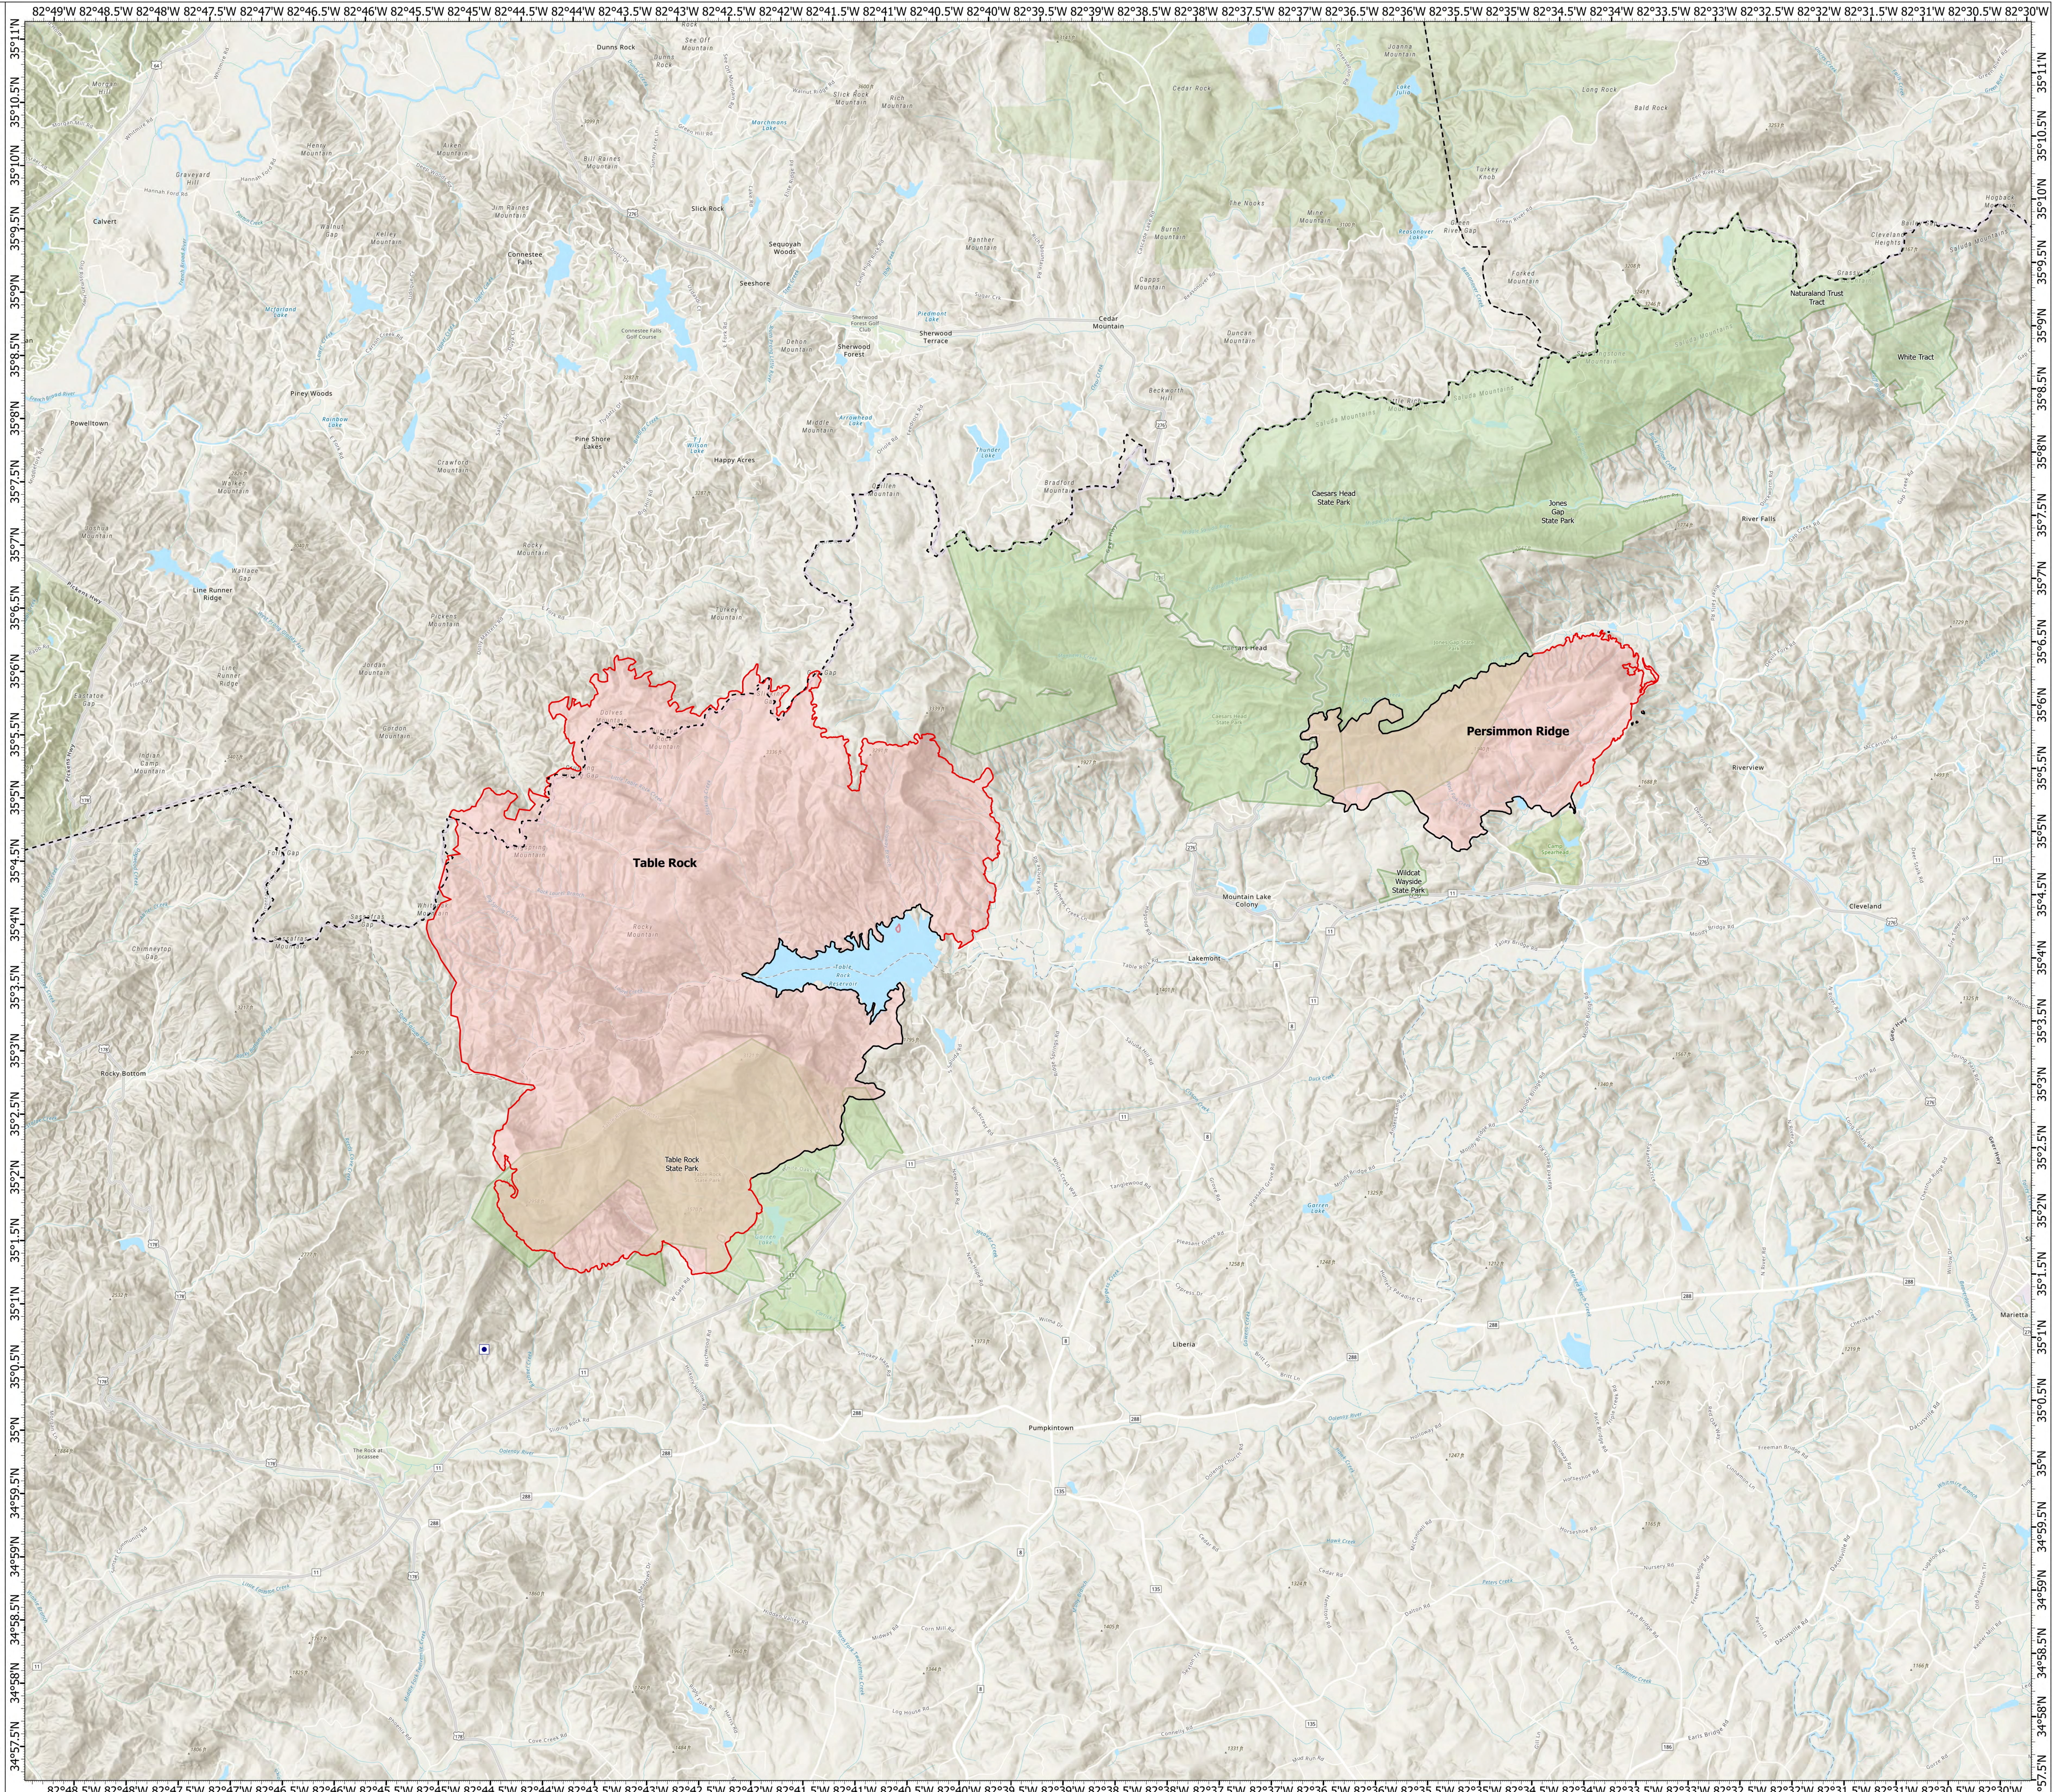

Public Information

Table Rock Complex
SC-SCS-250129
3/30/2025 Day
13,546 acres at 3/29/2025 1500 hr

Table Rock
SC-SCS-250123
3/30/2025 Day

11,468 acres at 3/29/2025 1500 hr

Persimmon Ridge
SC-SCS-250127
3/30/2025 Day

2,078 acres at 3/28/2025 1600 hr

- Other Property
- Contained Fire Edge
- Uncontained Fire Edge
- Wildfire Daily Fire Perimeter
- SC_StatePark
- State Boundary

1:30,000 | SA Blue Team | 3/29/2025 2125
Acres from IR and GPS Acres from IR and GPS Acres from IR and GPS
North American 1983 Datum, Lat/Long Grid