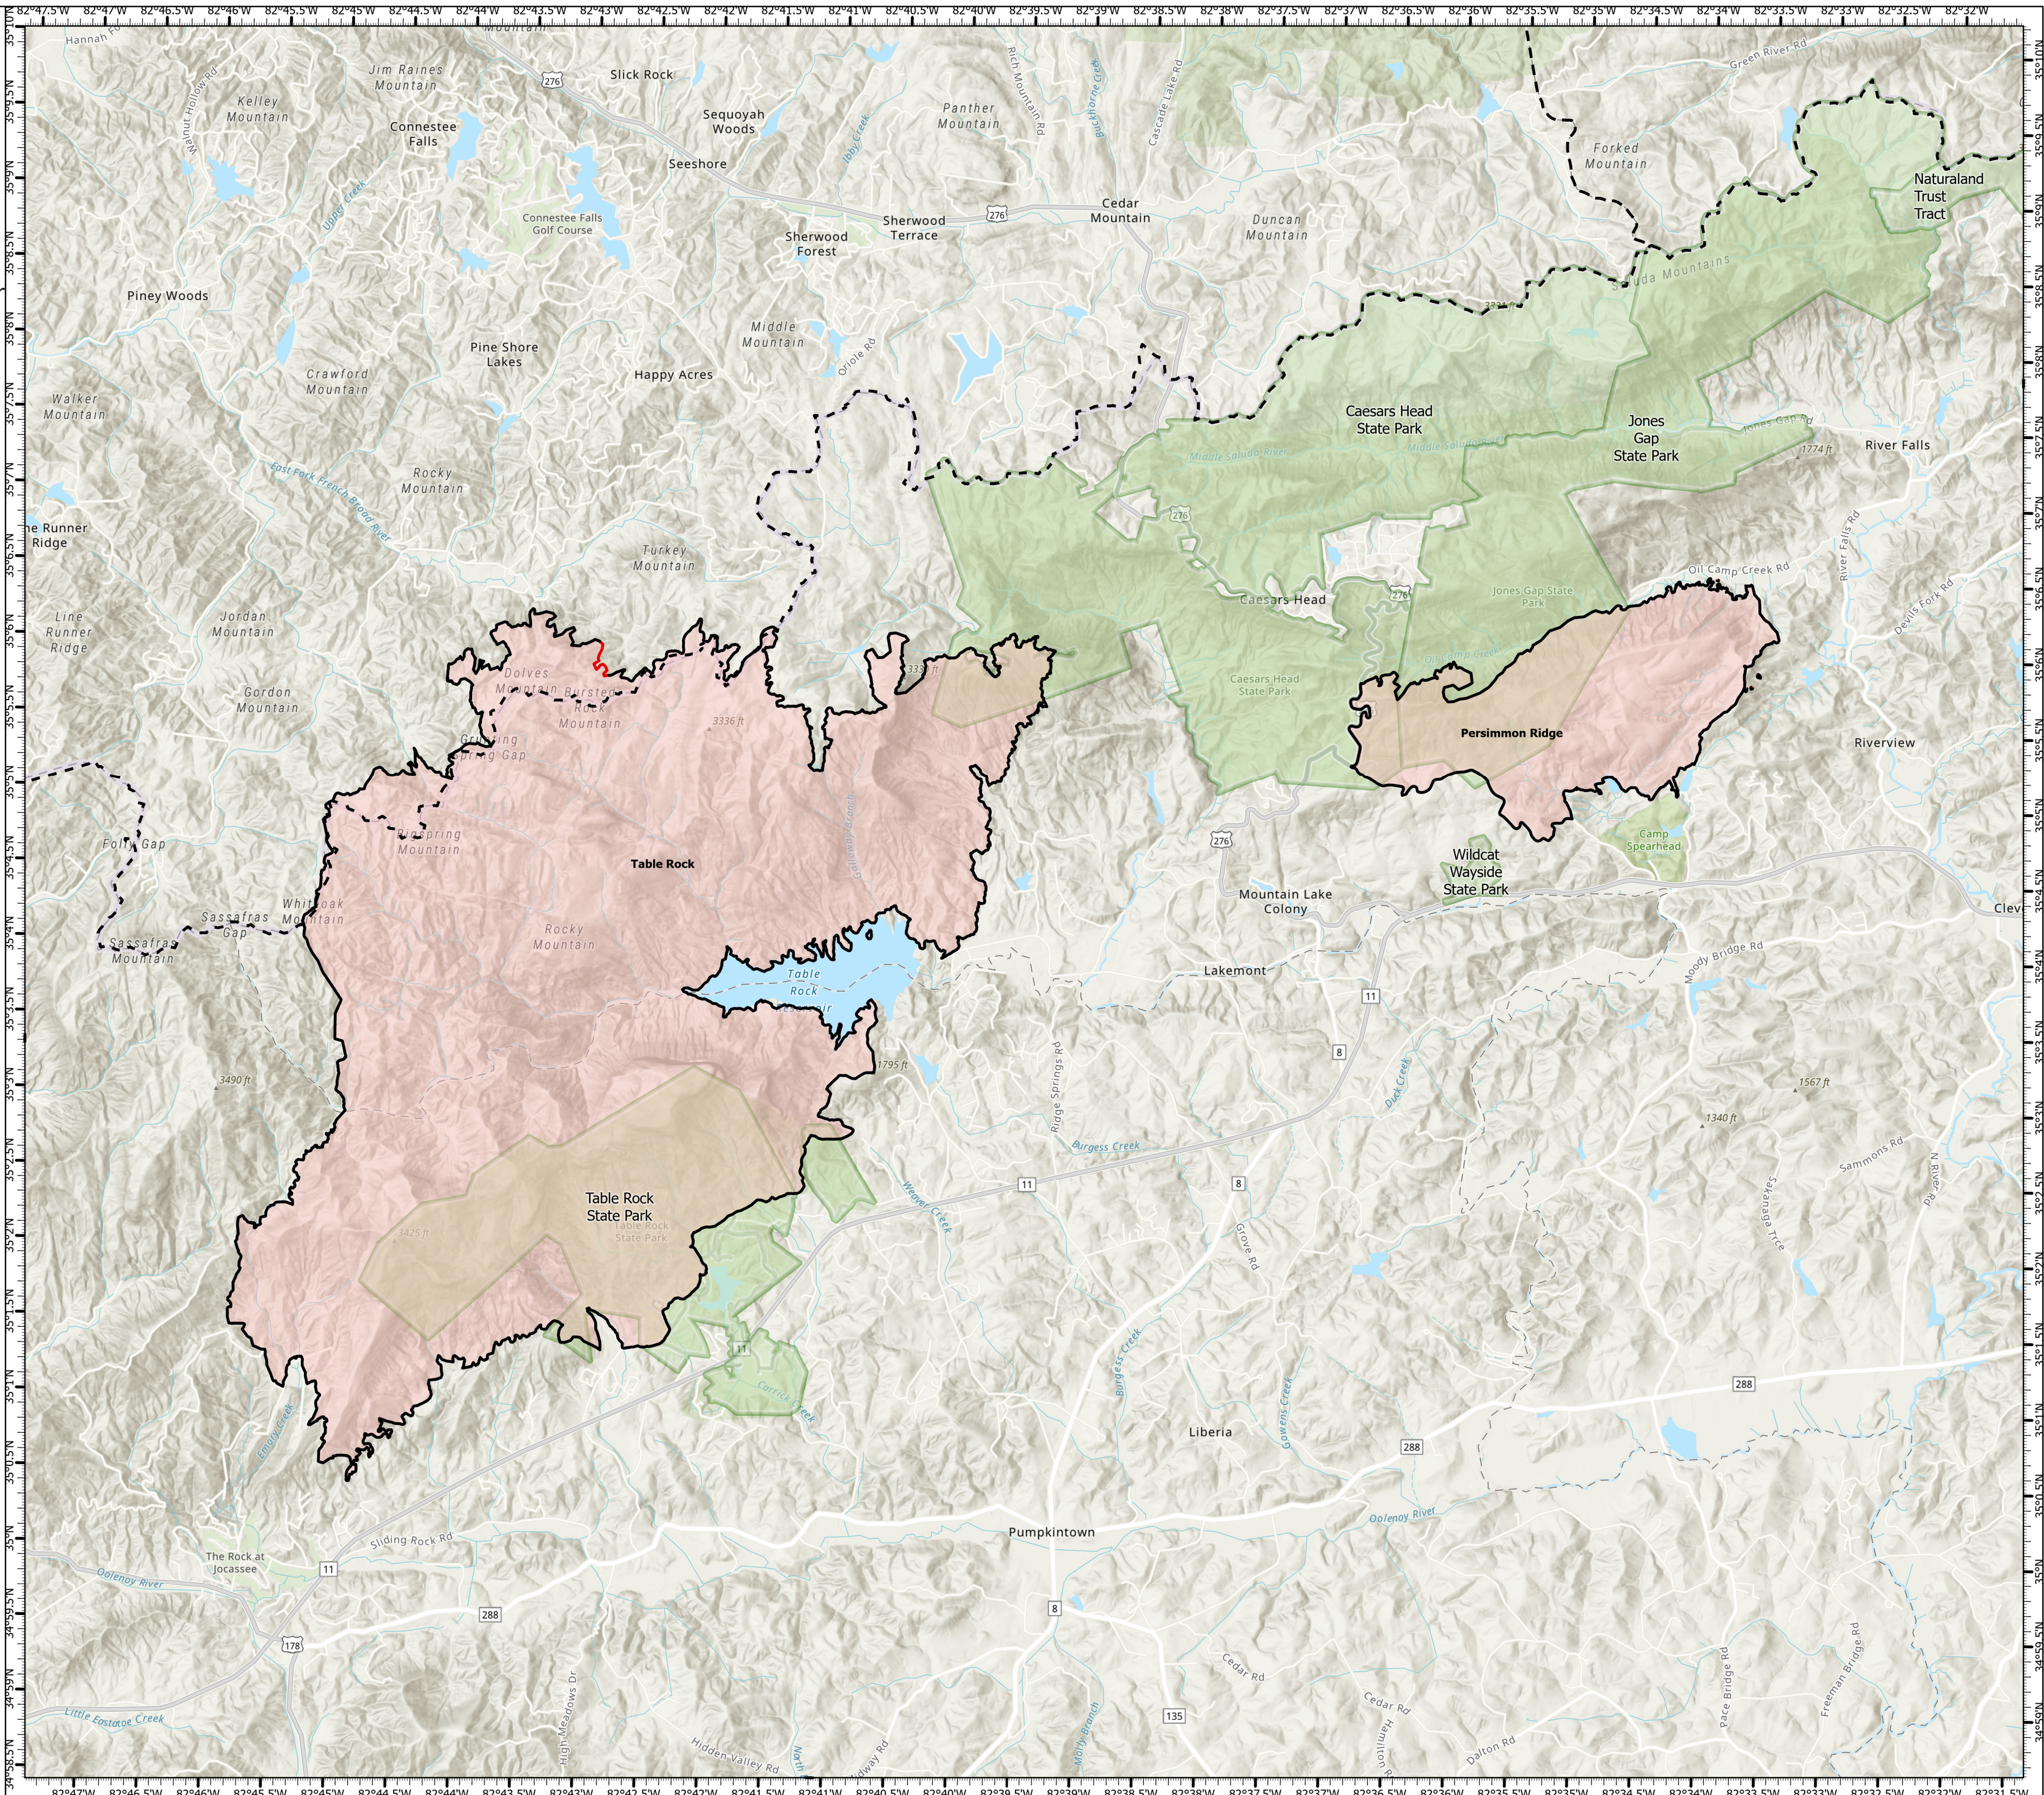

Public Information

Table Rock Complex
SC-SCS-250129
4/3/2025 Day

15,973 acres at 04/02/2025 0930 hr

Table Rock
SC-SCS-250123
4/3/2025 Day

13,845 acres at 04/01/2025 1600 hr

Persimmon Ridge
SC-SCS-250127
4/3/2025 Day

2,128 acres at 04/02/2025 0930 hr

- Contained Fire Edge
- Uncontained Fire Edge
- Wildfire Daily Fire Perimeter
- SC_StatePark
- - - State Boundary

1:50,000 | SA Blue Team | 4/2/2025 1941
Acres from IR and GPS
North American 1983 Datum, Lat/Long Grid