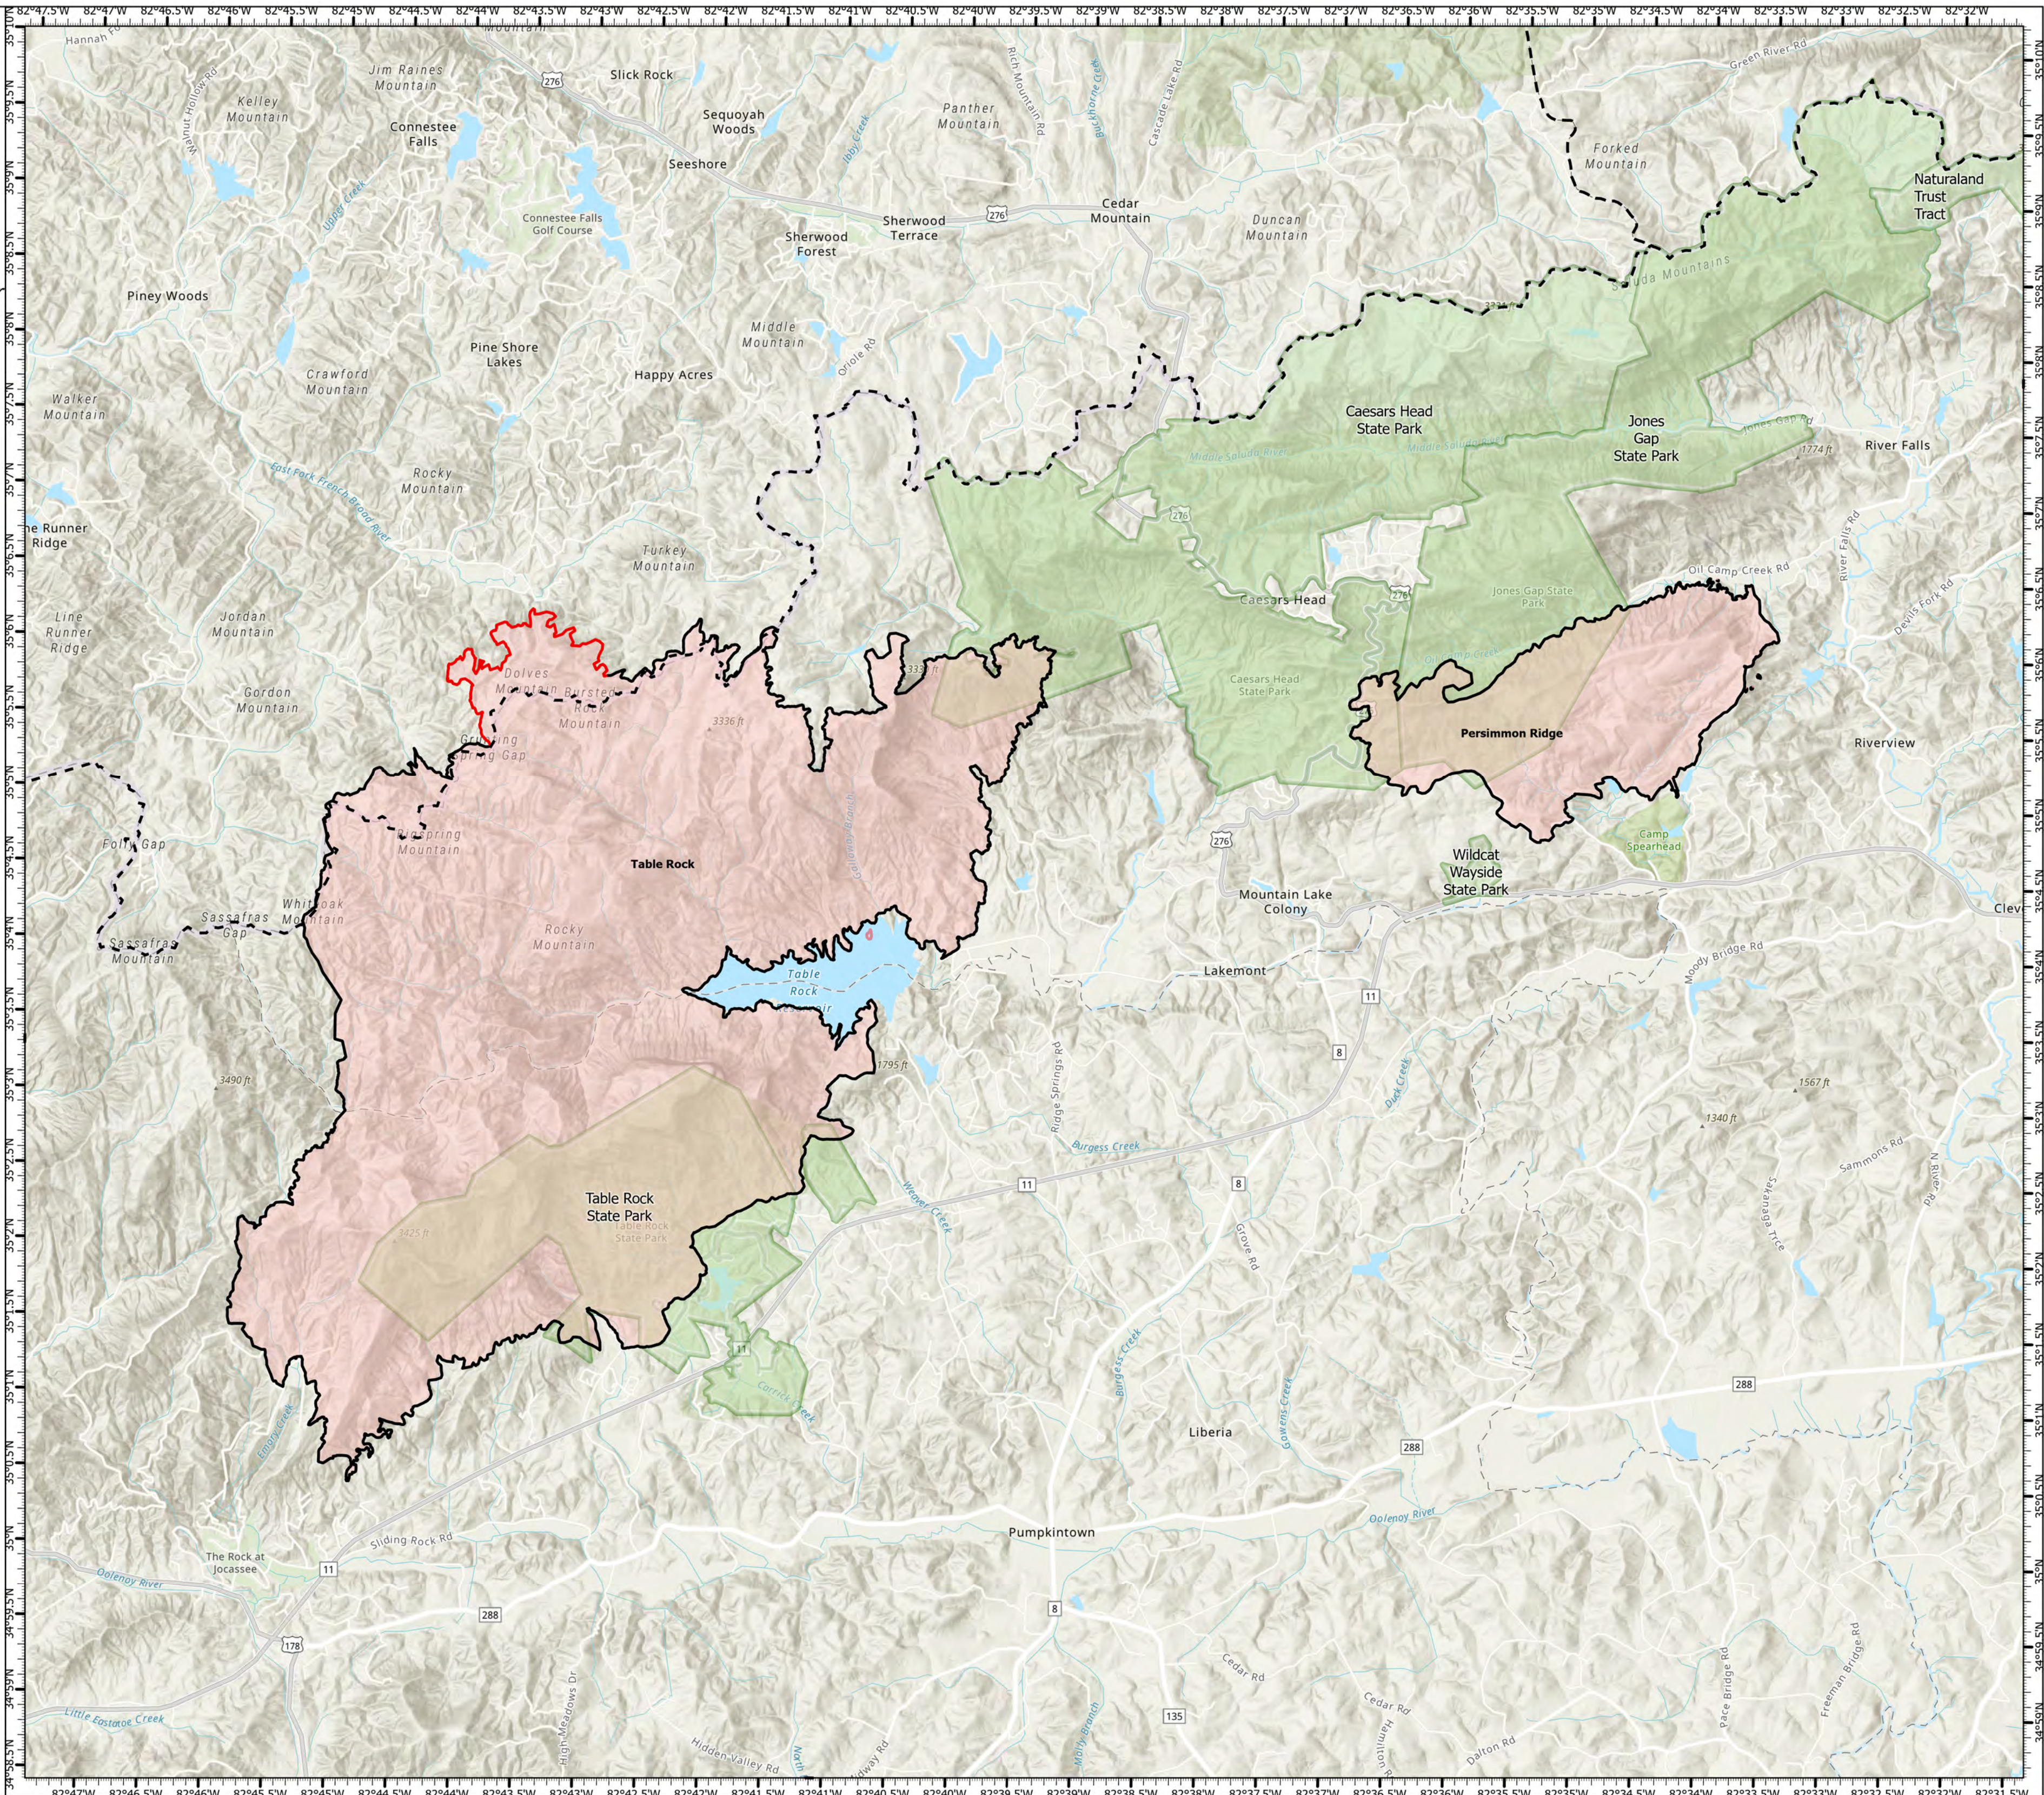

Public Information

Table Rock Complex
SC-SCS-250129

4/2/2025 Day

15,955 acres at 04/01/2025 1800 hr

Table Rock
SC-SCS-250123

4/2/2025 Day

13,845 acres at 04/01/2025 1600 hr

Persimmon Ridge
SC-SCS-250127

4/2/2025 Day

2,110 acres at 04/01/2025 1800 hr

- Contained Fire Edge
- Uncontained Fire Edge
- Wildfire Daily Fire Perimeter
- SC_StatePark
- - - State Boundary

1:50,000 | SA Blue Team | 4/1/2025 2101
Acres from IR and GPS
North American 1983 Datum, LatLong Grid