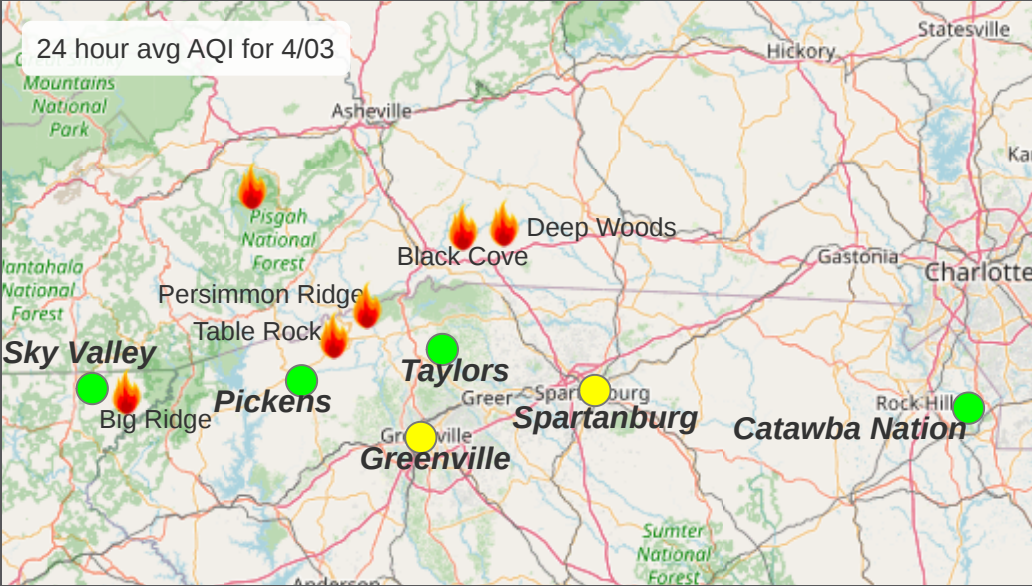

SMOKE OUTLOOK

Upstate South Carolina

4/03 - 4/04

ARA: Adam Friedman, Air Resource Advisor,
afriedmanara@gmail.com
Issued: 07:05 EDT 4/03/25

Interagency Wildland Fire Air Quality Response Program

FIRE

The **Table Rock Complex** fire is currently estimated at 15,642 acres and is 70% contained. Fire activity for the **Table Rock Complex** fire is expected to decrease. The **Black Cove Complex** fire is currently estimated at 7,680 acres and is 88% contained. Fire activity for the **Black Cove Complex** fire is expected to decrease. The **Big Ridge** fire is currently estimated at 3,345 acres and is 39% contained. Fire activity for the **Big Ridge** fire is expected to decrease.

SMOKE

Much of the area will likely have GOOD to MODERATE air quality. However, strong winds from the south may cause air quality impacts originating outside the outlook area. Greenville, Spartanburg, and Catawba Nation may have periods of MODERATE air.