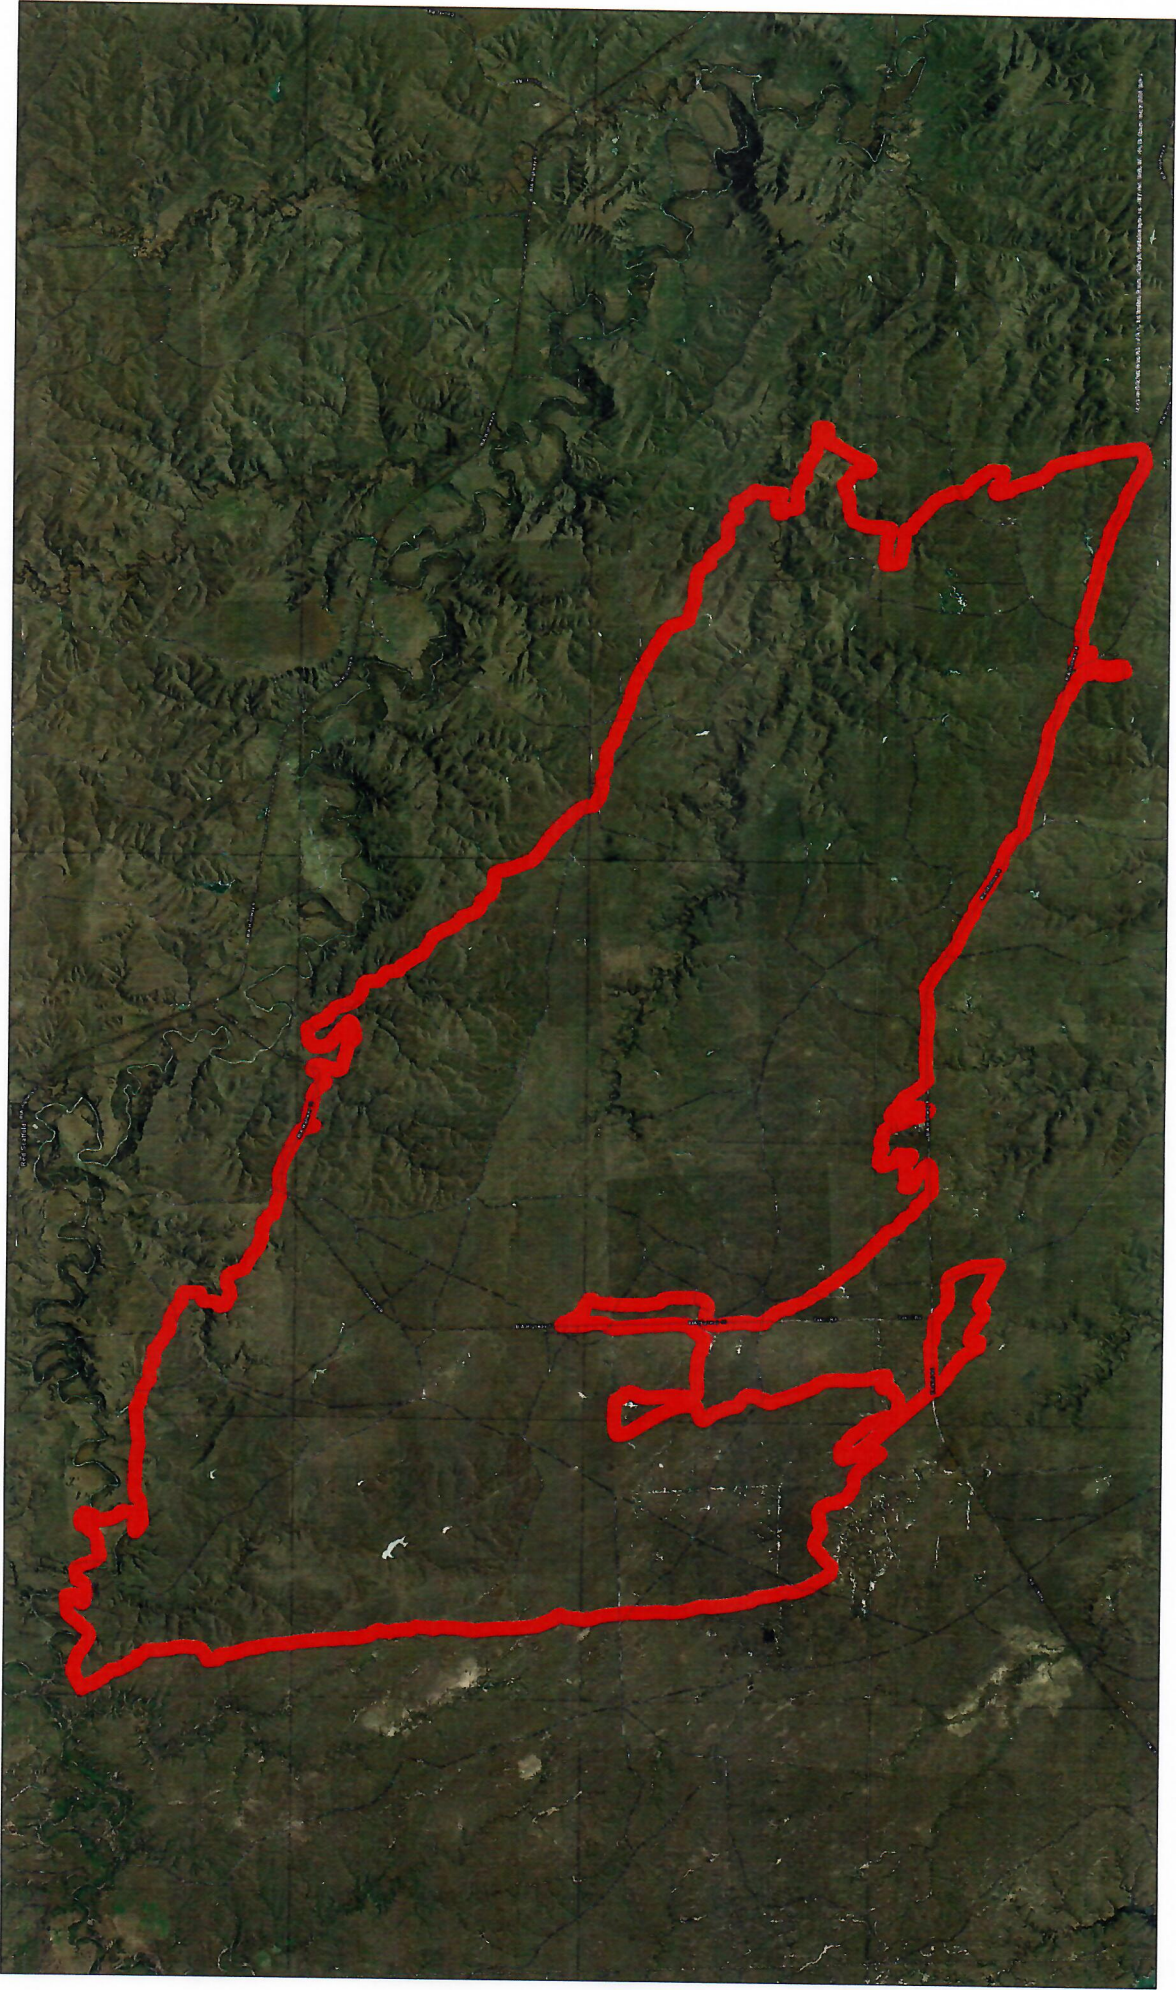

# Route 13 Fire 3/15/25

**Legend**  
Fire  
Perimeter

0 1.25 2.5 5 Miles