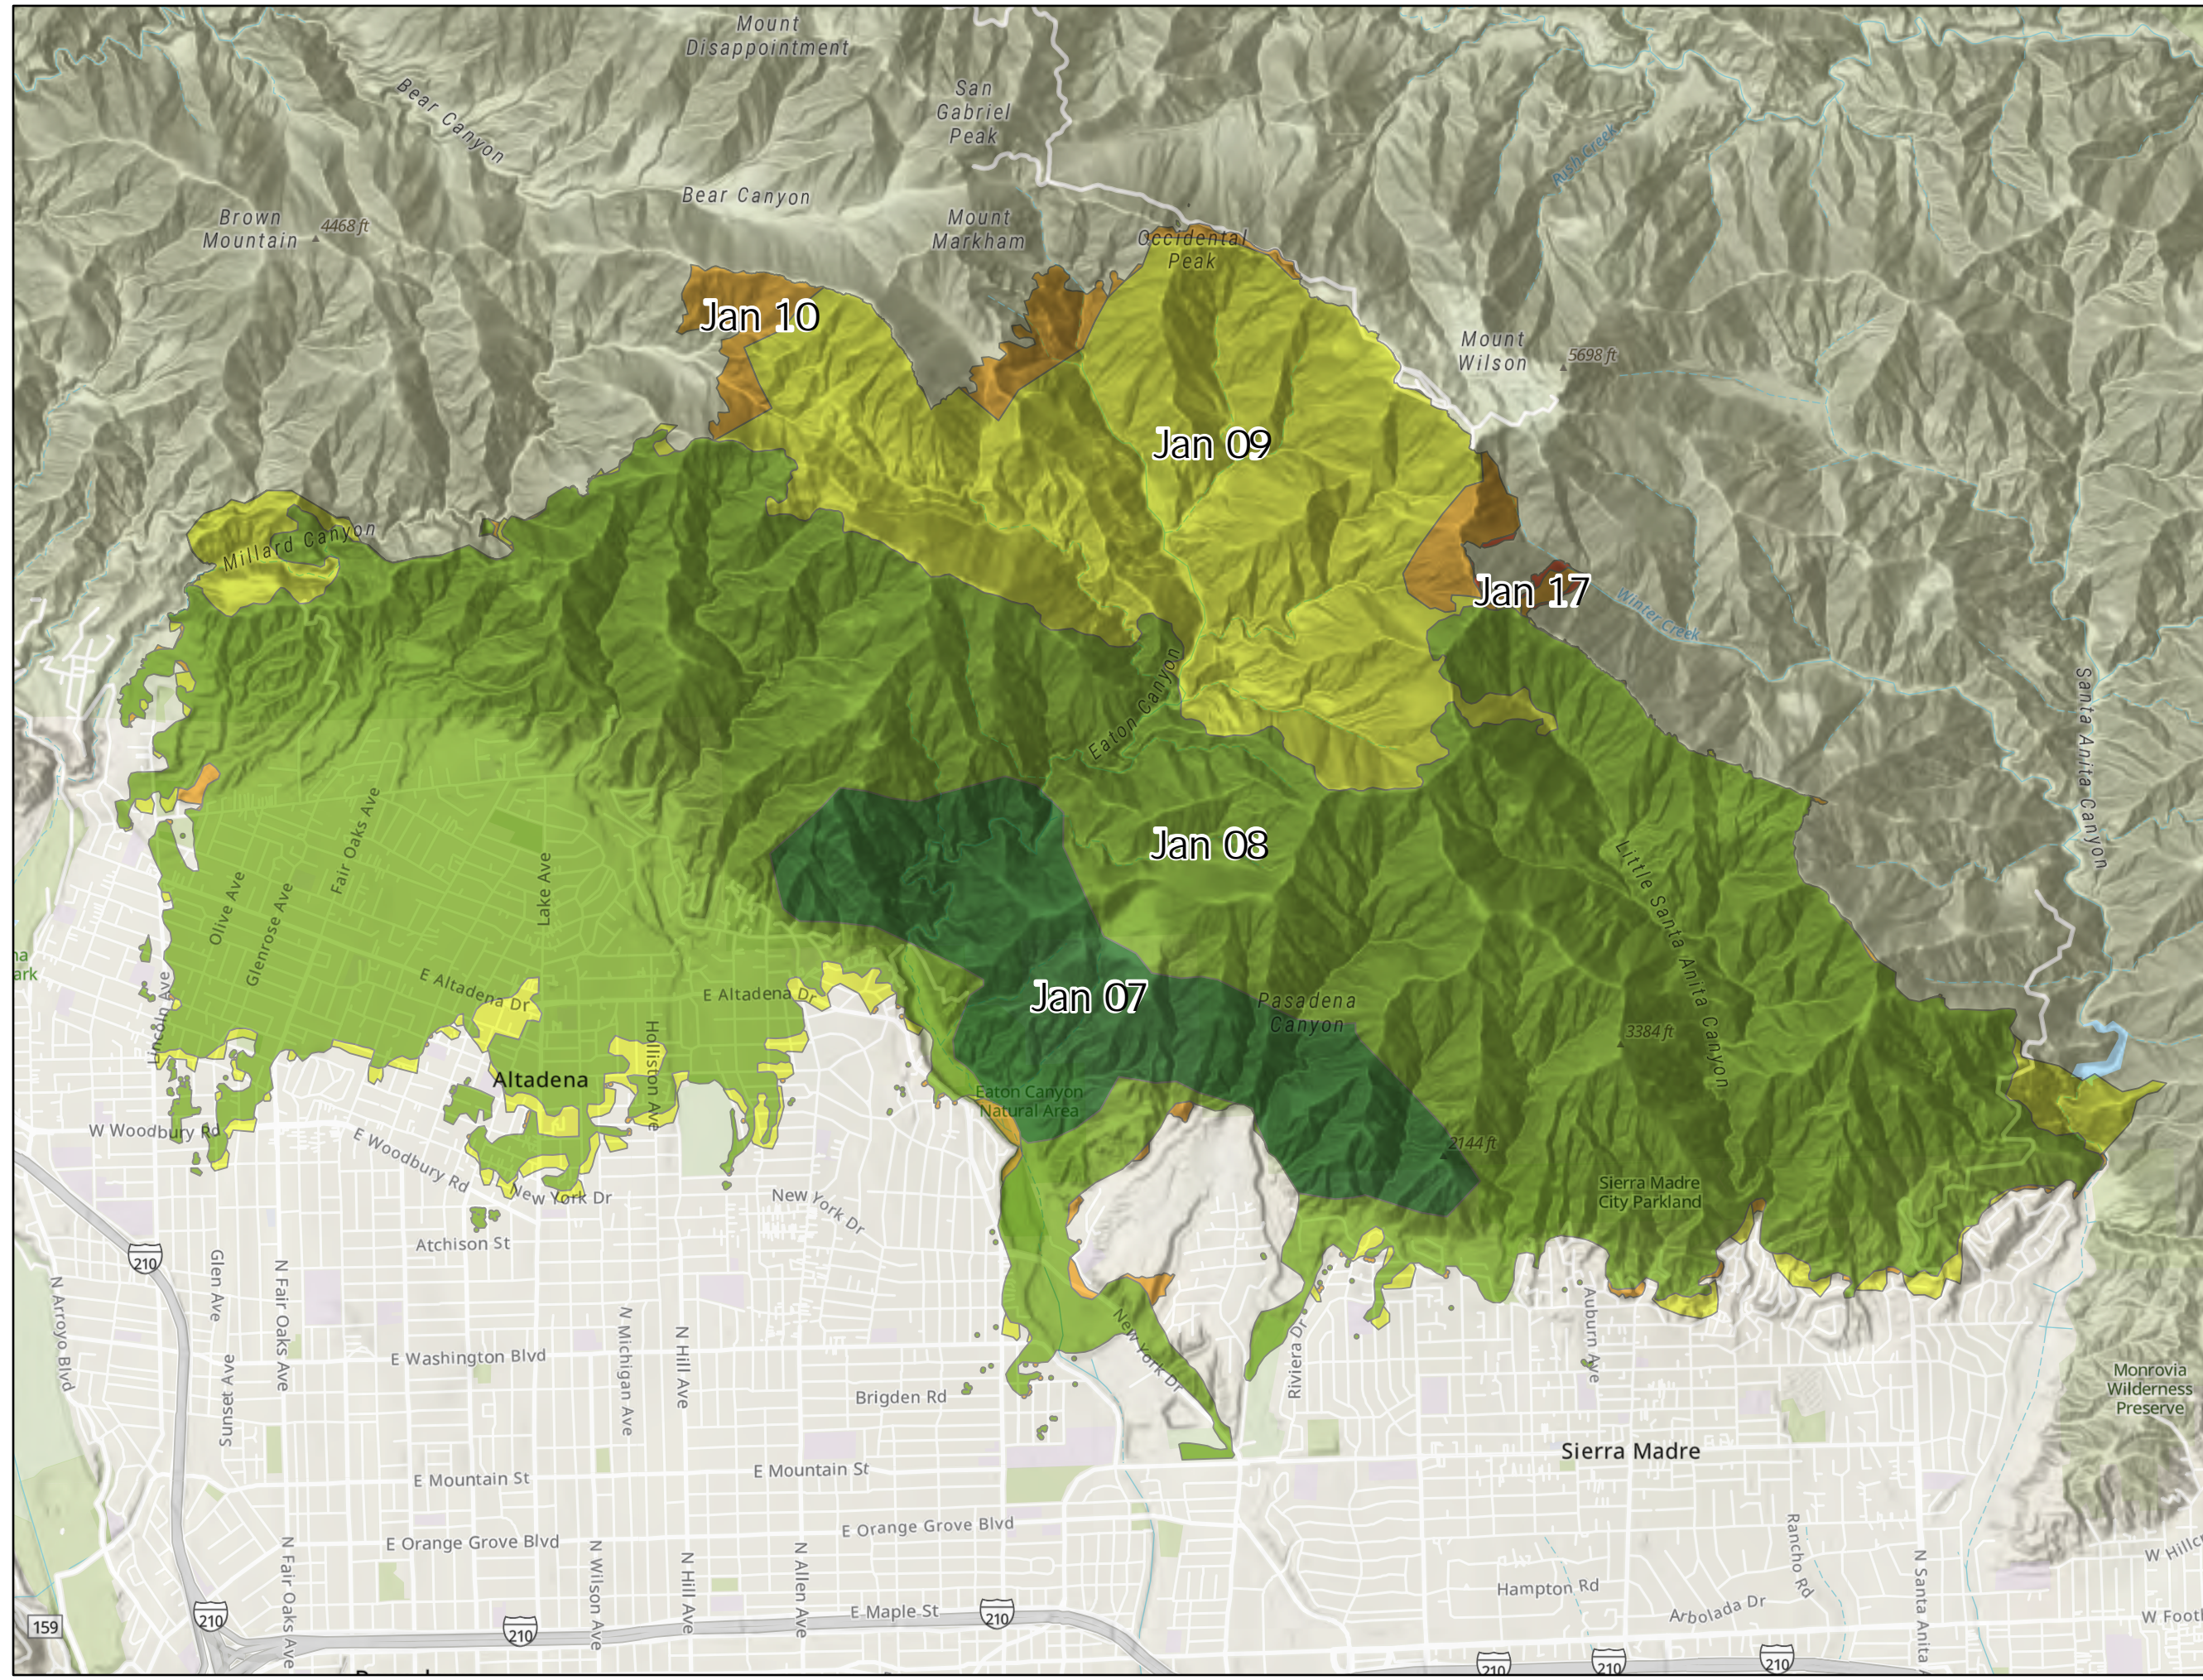

PROGRESSION

Eaton
CA-LAC-009087
January 21, 2025

FireProgression

- 20250107 @ 2330 | 1,268ac | +1,268ac
- 20250108 @ 1500 | 10,597ac | +9,329ac
- 20250109 @ 1800 | 13,611ac | +3,014ac
- 20250110 @ 0730 | 14,107ac | +496ac
- 20250117 @ 2000 | 14,117ac | +10ac