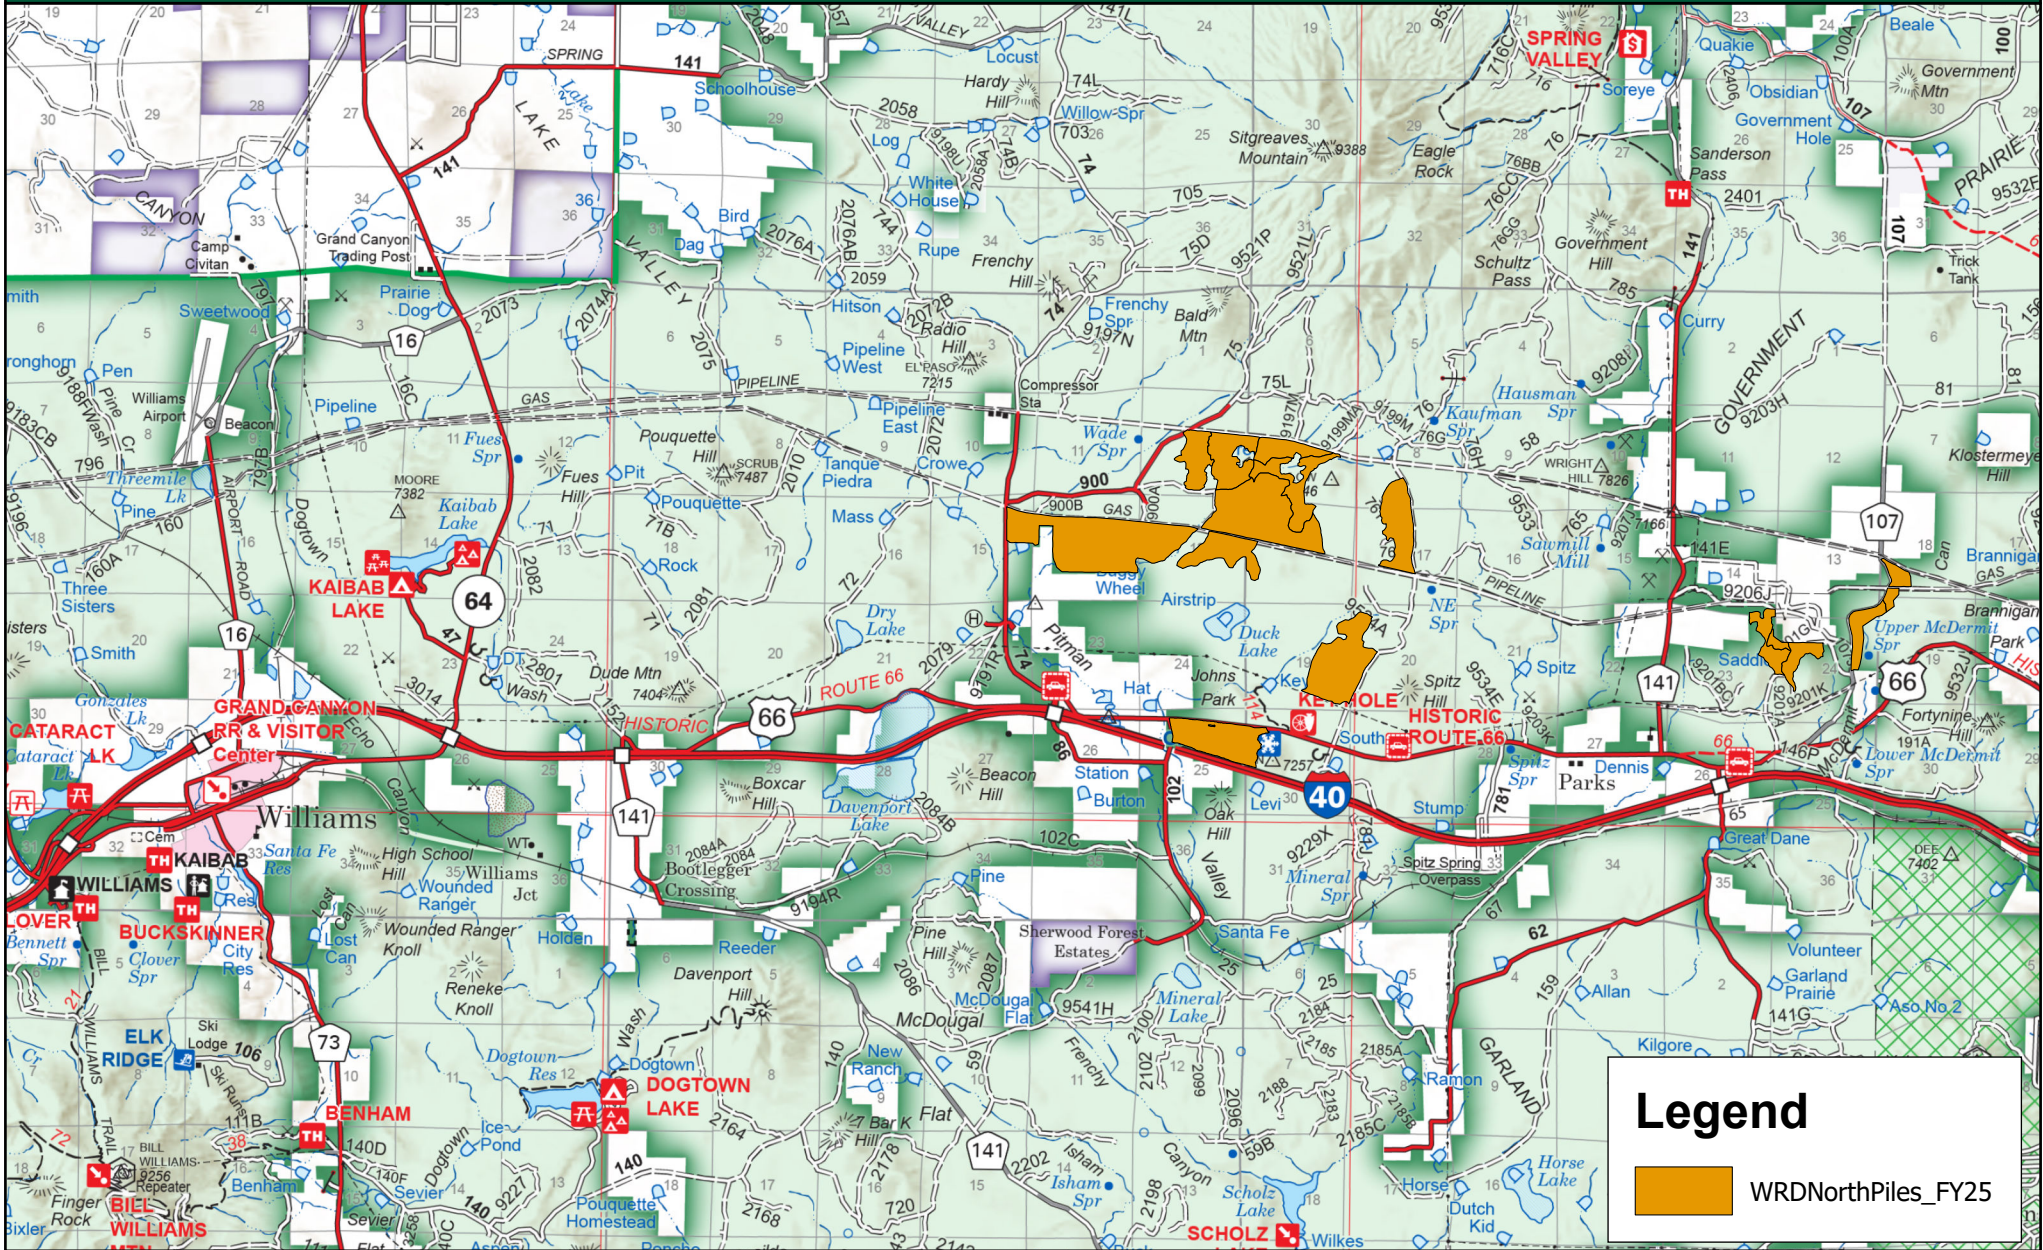

Williams RD - North Side Piles 2025

Legend

WRDNorthPiles_FY25

1/16/2025

This product is reproduced from geospatial information prepared by the USDA Forest Service. Geospatial information and GIS product accuracy may vary. Using GIS products for purposes other than those for which they were created may yield inaccurate or misleading results. USDA Forest Service reserves the right to correct, update, modify or replace GIS products without notification