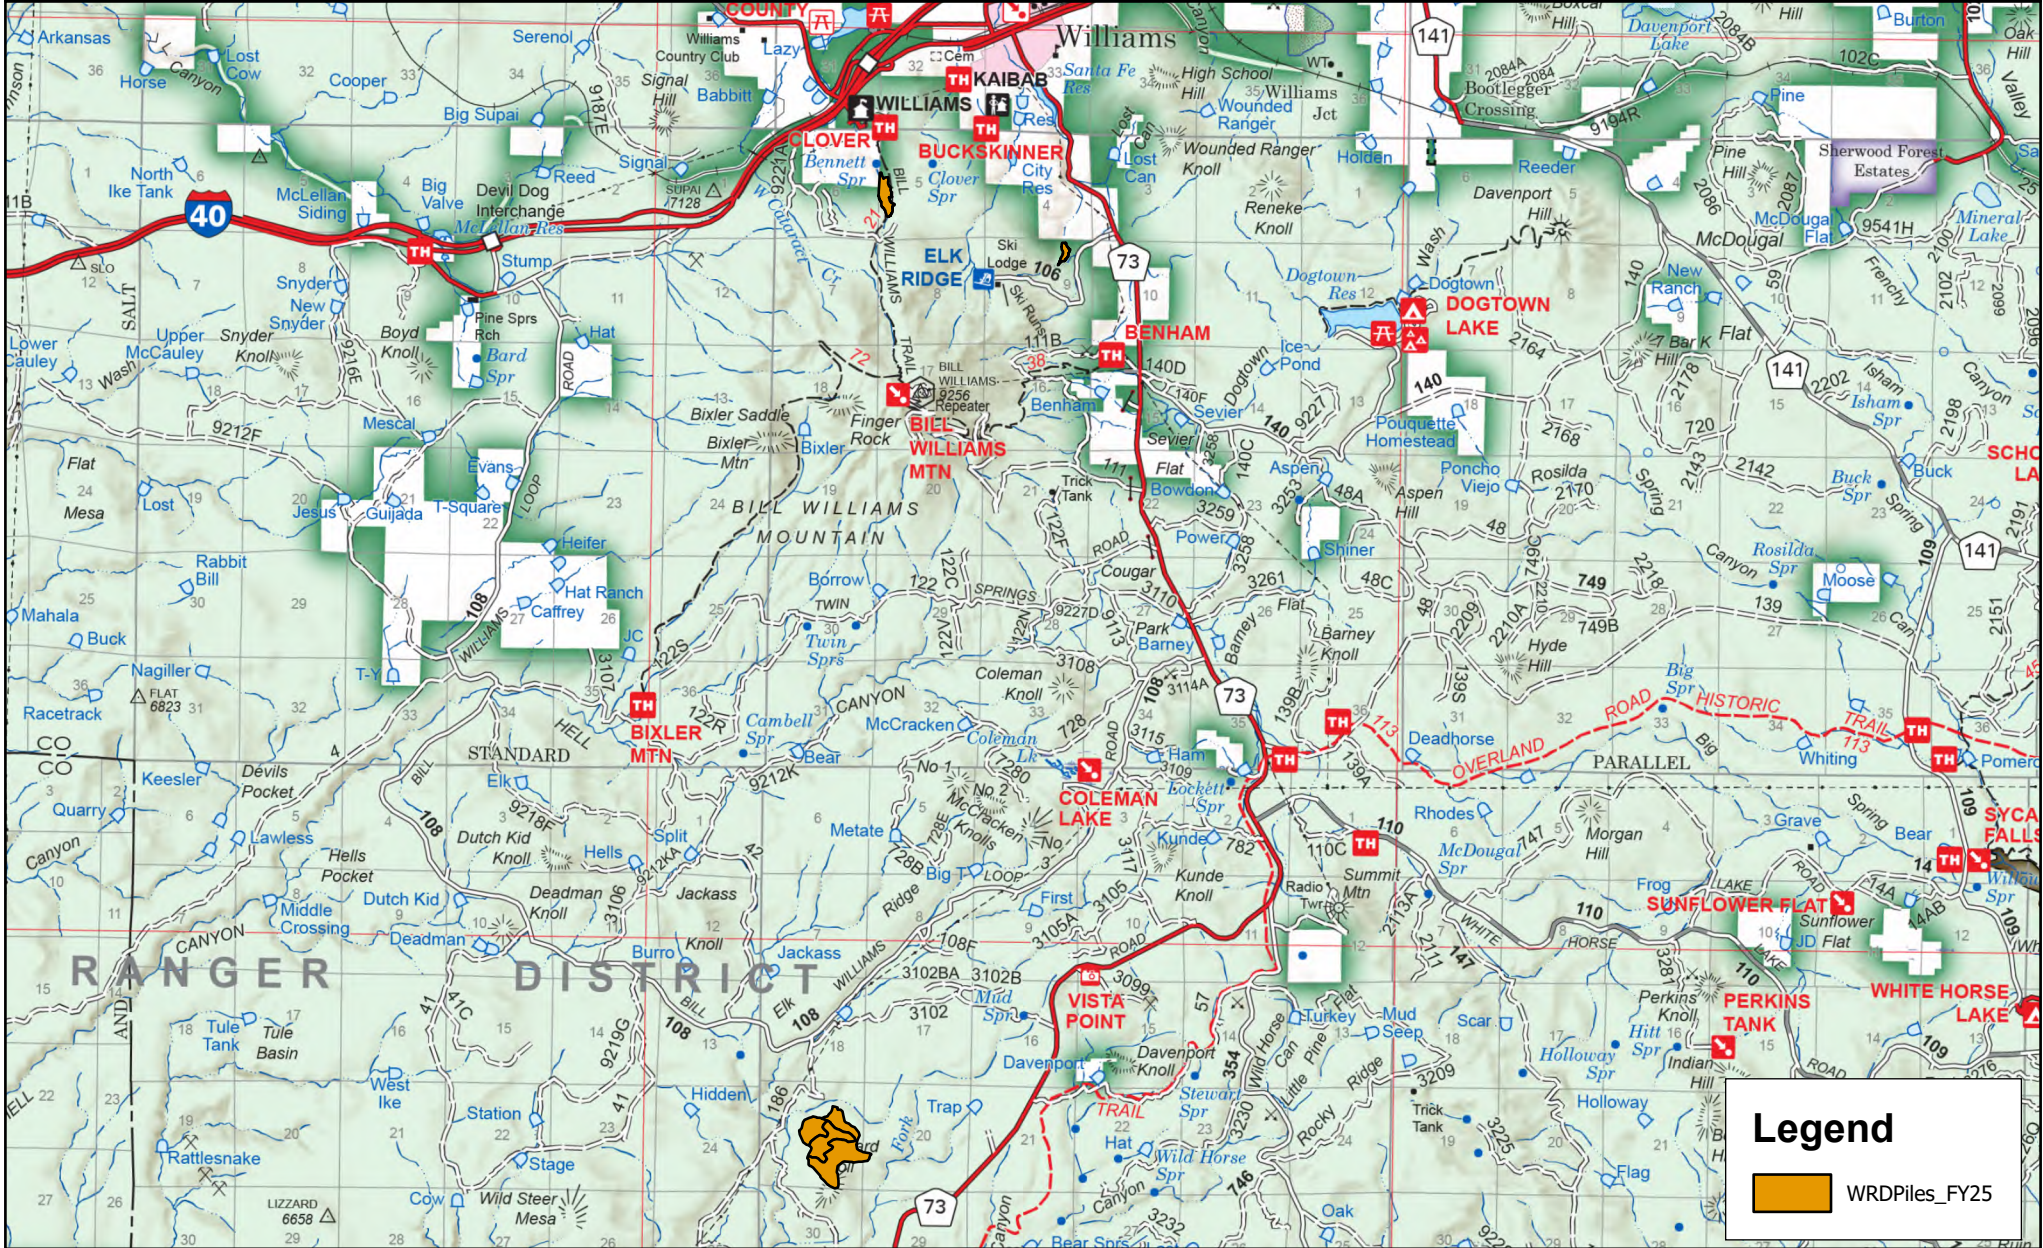

Williams RD - South Side Piles 2025

Legend

WRDPiles_FY25

1/27/2025

This product is reproduced from geospatial information prepared by the USDA Forest Service. Geospatial information and GIS product accuracy may vary. Using GIS products for purposes other than those for which they were created may yield inaccurate or misleading results. USDA Forest Service reserves the right to correct, update, modify or replace GIS products without notification