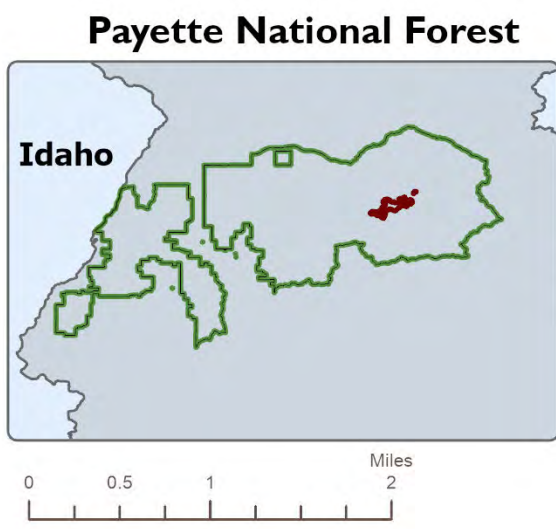

Logan BAER - Soil Burn Severity

Payette National Forest

- P Parking
- BigCreekAirstrip
- FS Wilderness Boundary
- Non-NFS Lands

Soil Burn Severity		
	Acres	%
Unburned	3,219	22%
Low	7,574	51%
Moderate	3,967	27%
High	112	1%
Grand Total	14,872	

FRANK CHURCH-RIVER OF NO RETURN WILD