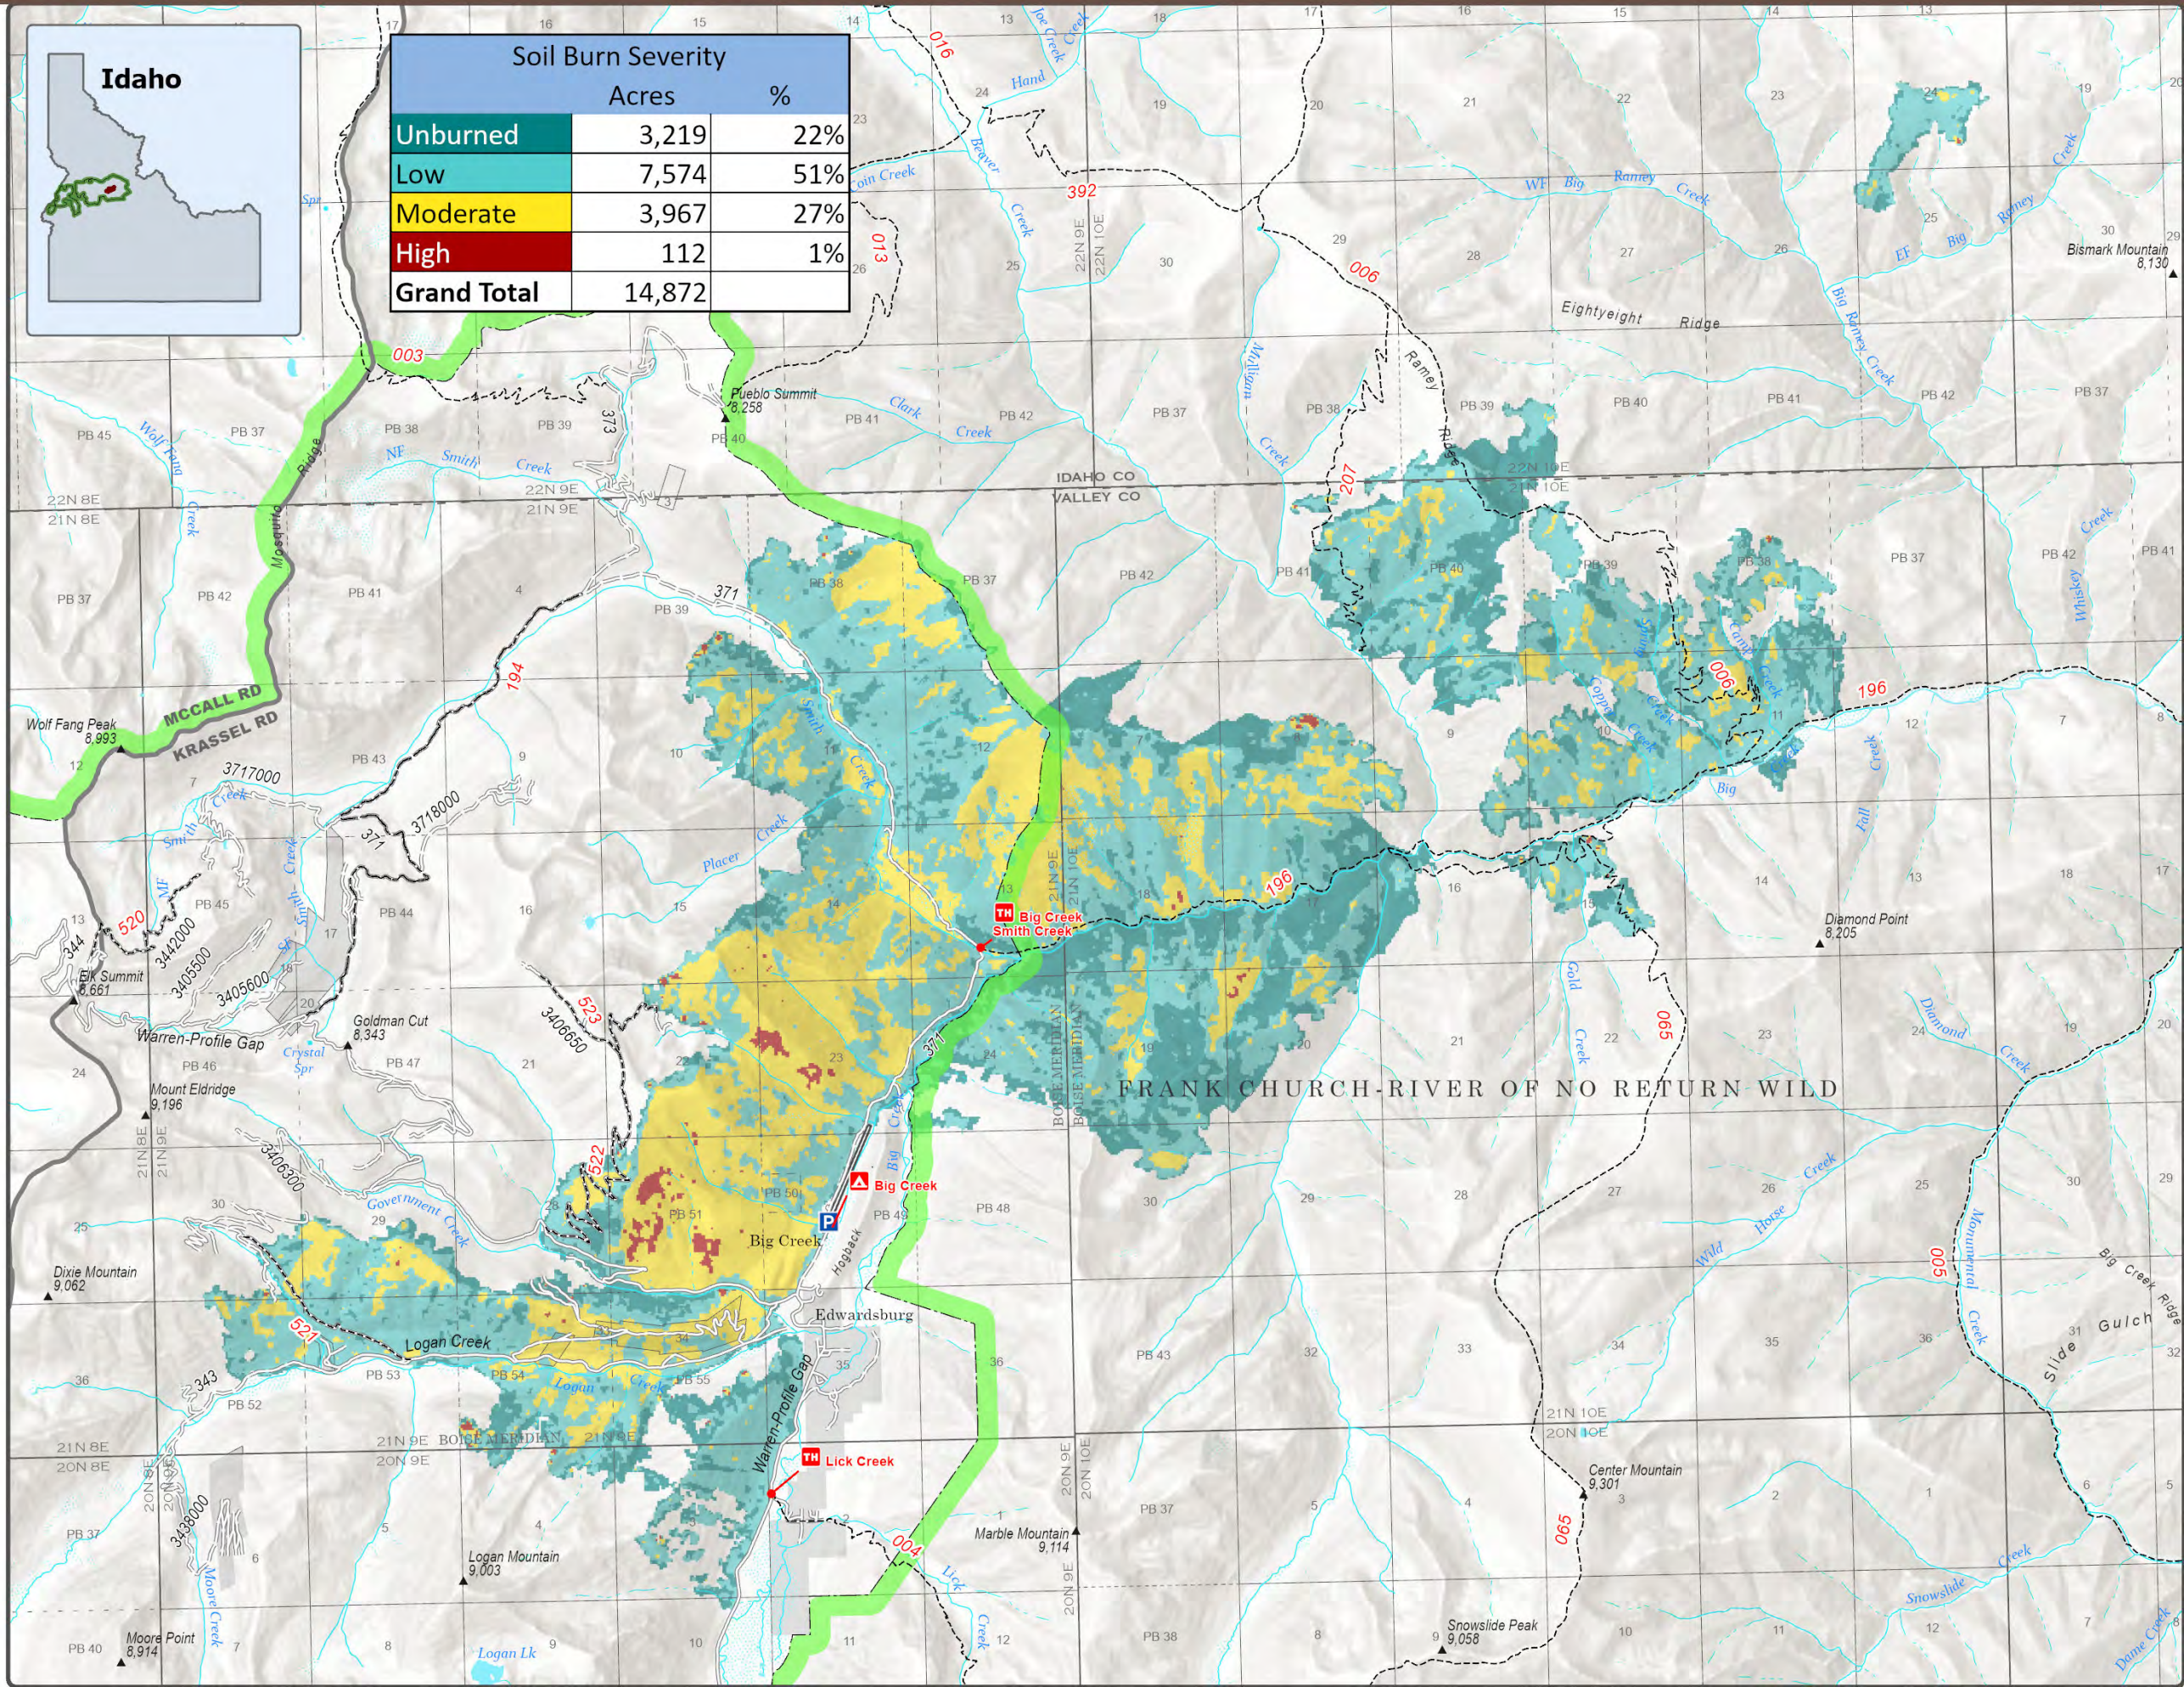

Logan BAER - Soil Burn Severity

Payette National Forest

- P Parking
- BigCreekAirstrip
- FS Wilderness Boundary
- Non-NFS Lands

Soil Burn Severity		
	Acres	%
Unburned	3,219	22%
Low	7,574	51%
Moderate	3,967	27%
High	112	1%
Grand Total	14,872	

FRANK CHURCH-RIVER OF NO RETURN WILD