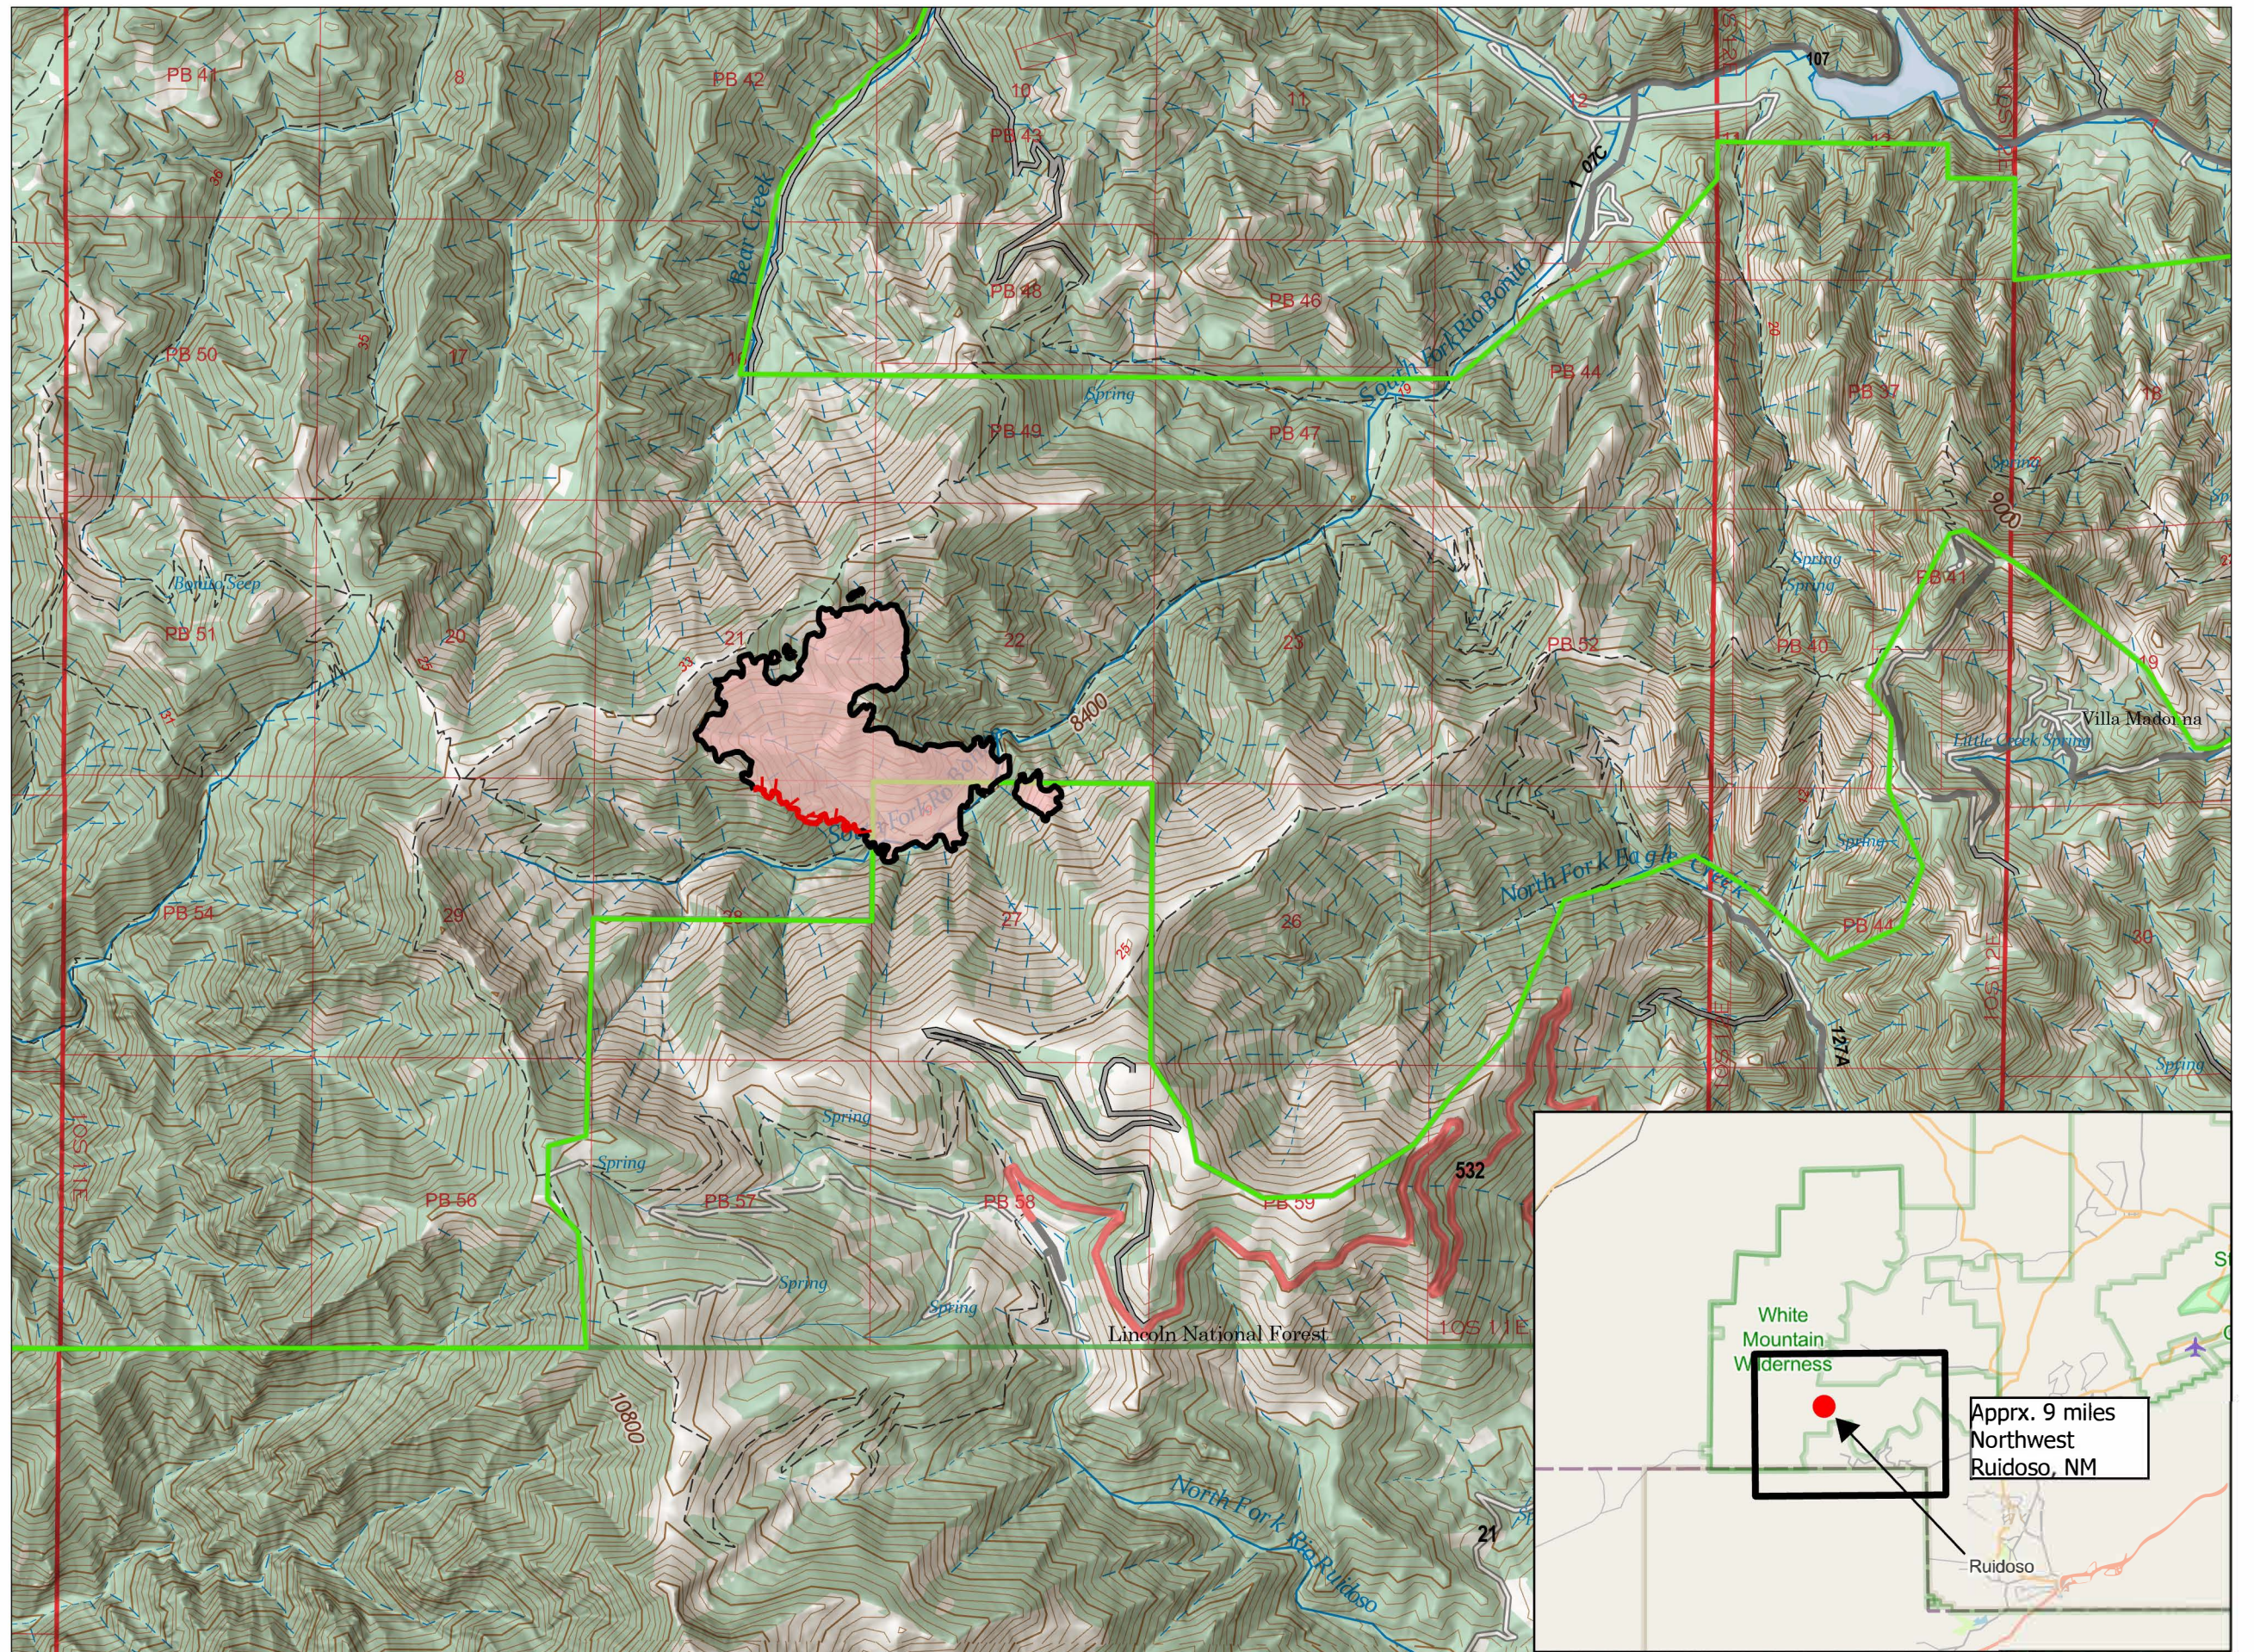

Public Information

Blue Front
NM-LNF-000552
11/08/2024

323 acres at 2000 hrs on 11/05/24

-  Contained
-  Uncontained
-  Wildfire Daily Fire Perimeter
-  White Mountain Wilderness

1:37,500 | 11/6/2024 1623
Acres from IR
North American 1983 Datum, Lat/Long Grid