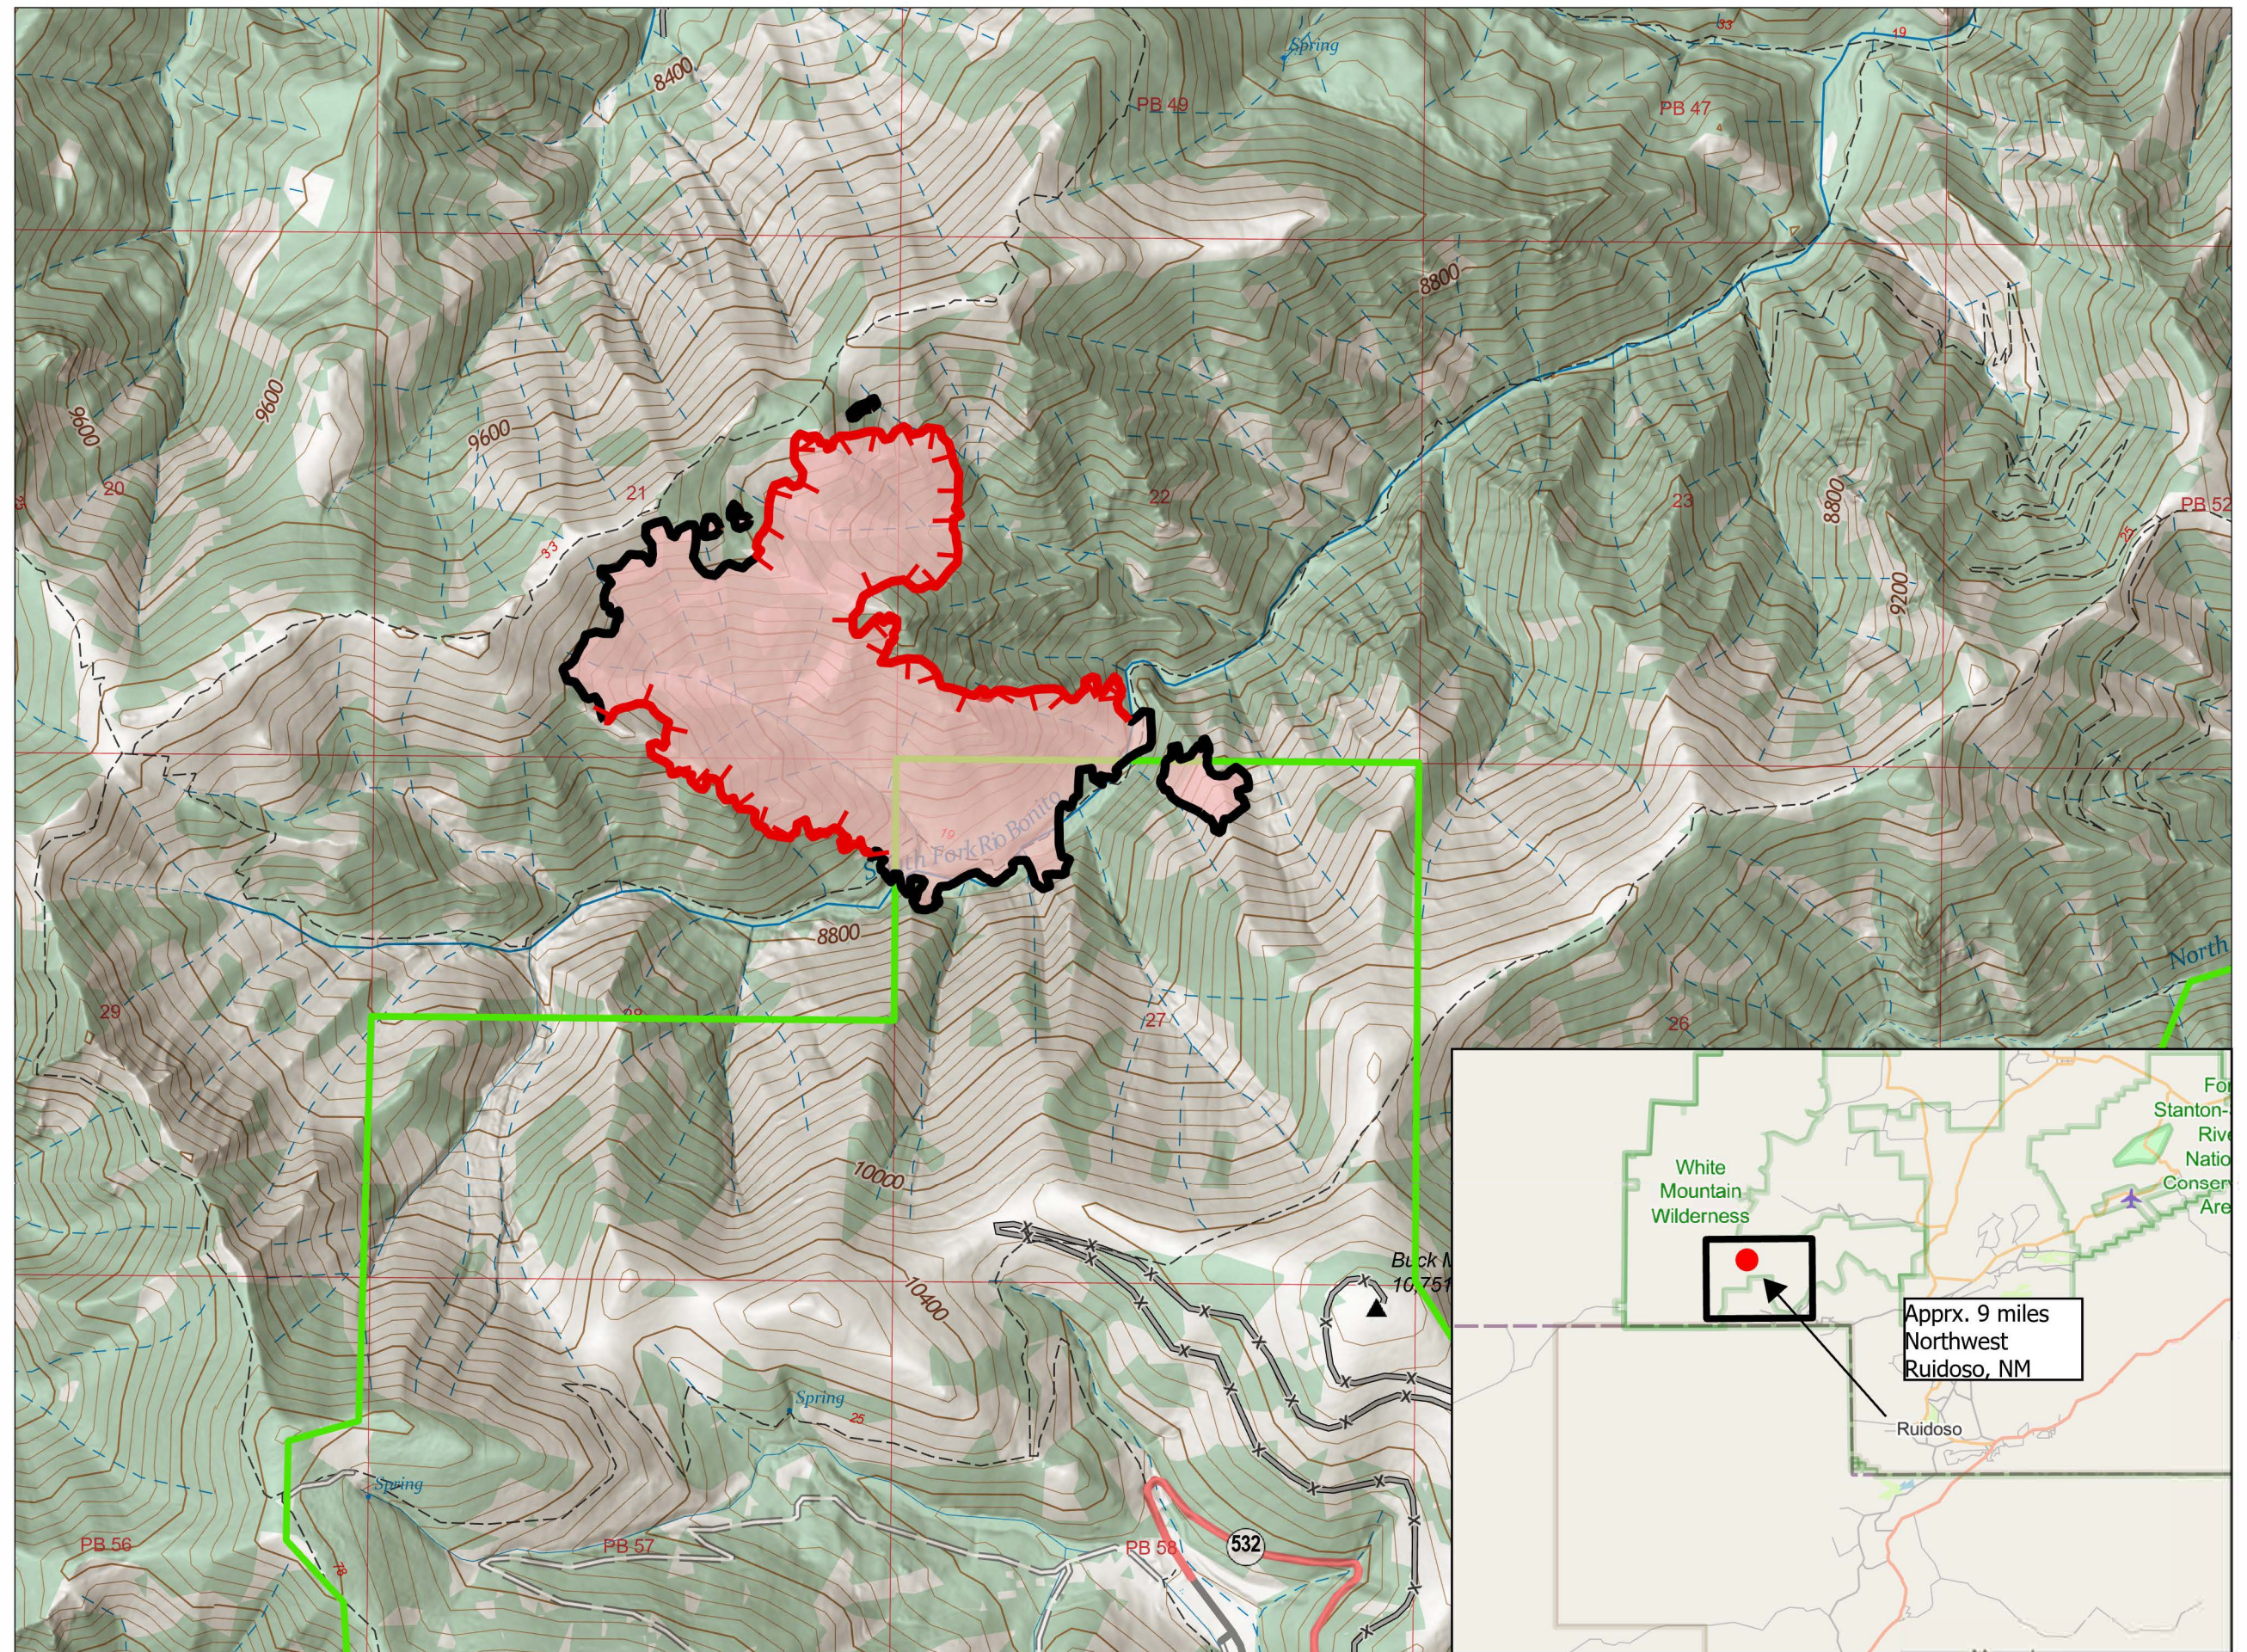

Public Information

Blue Front
NM-LNF-000552
11/04/2024

323 acres at 2000 hrs on 11/02/24

-  Contained
-  Uncontained
-  Wildfire Daily Fire Perimeter
-  White Mountain Wilderness

0 0.25 0.5
Miles
1:20,000 | 11/3/2024 0650
Acres from IR
North American 1983 Datum. LatLong Grid