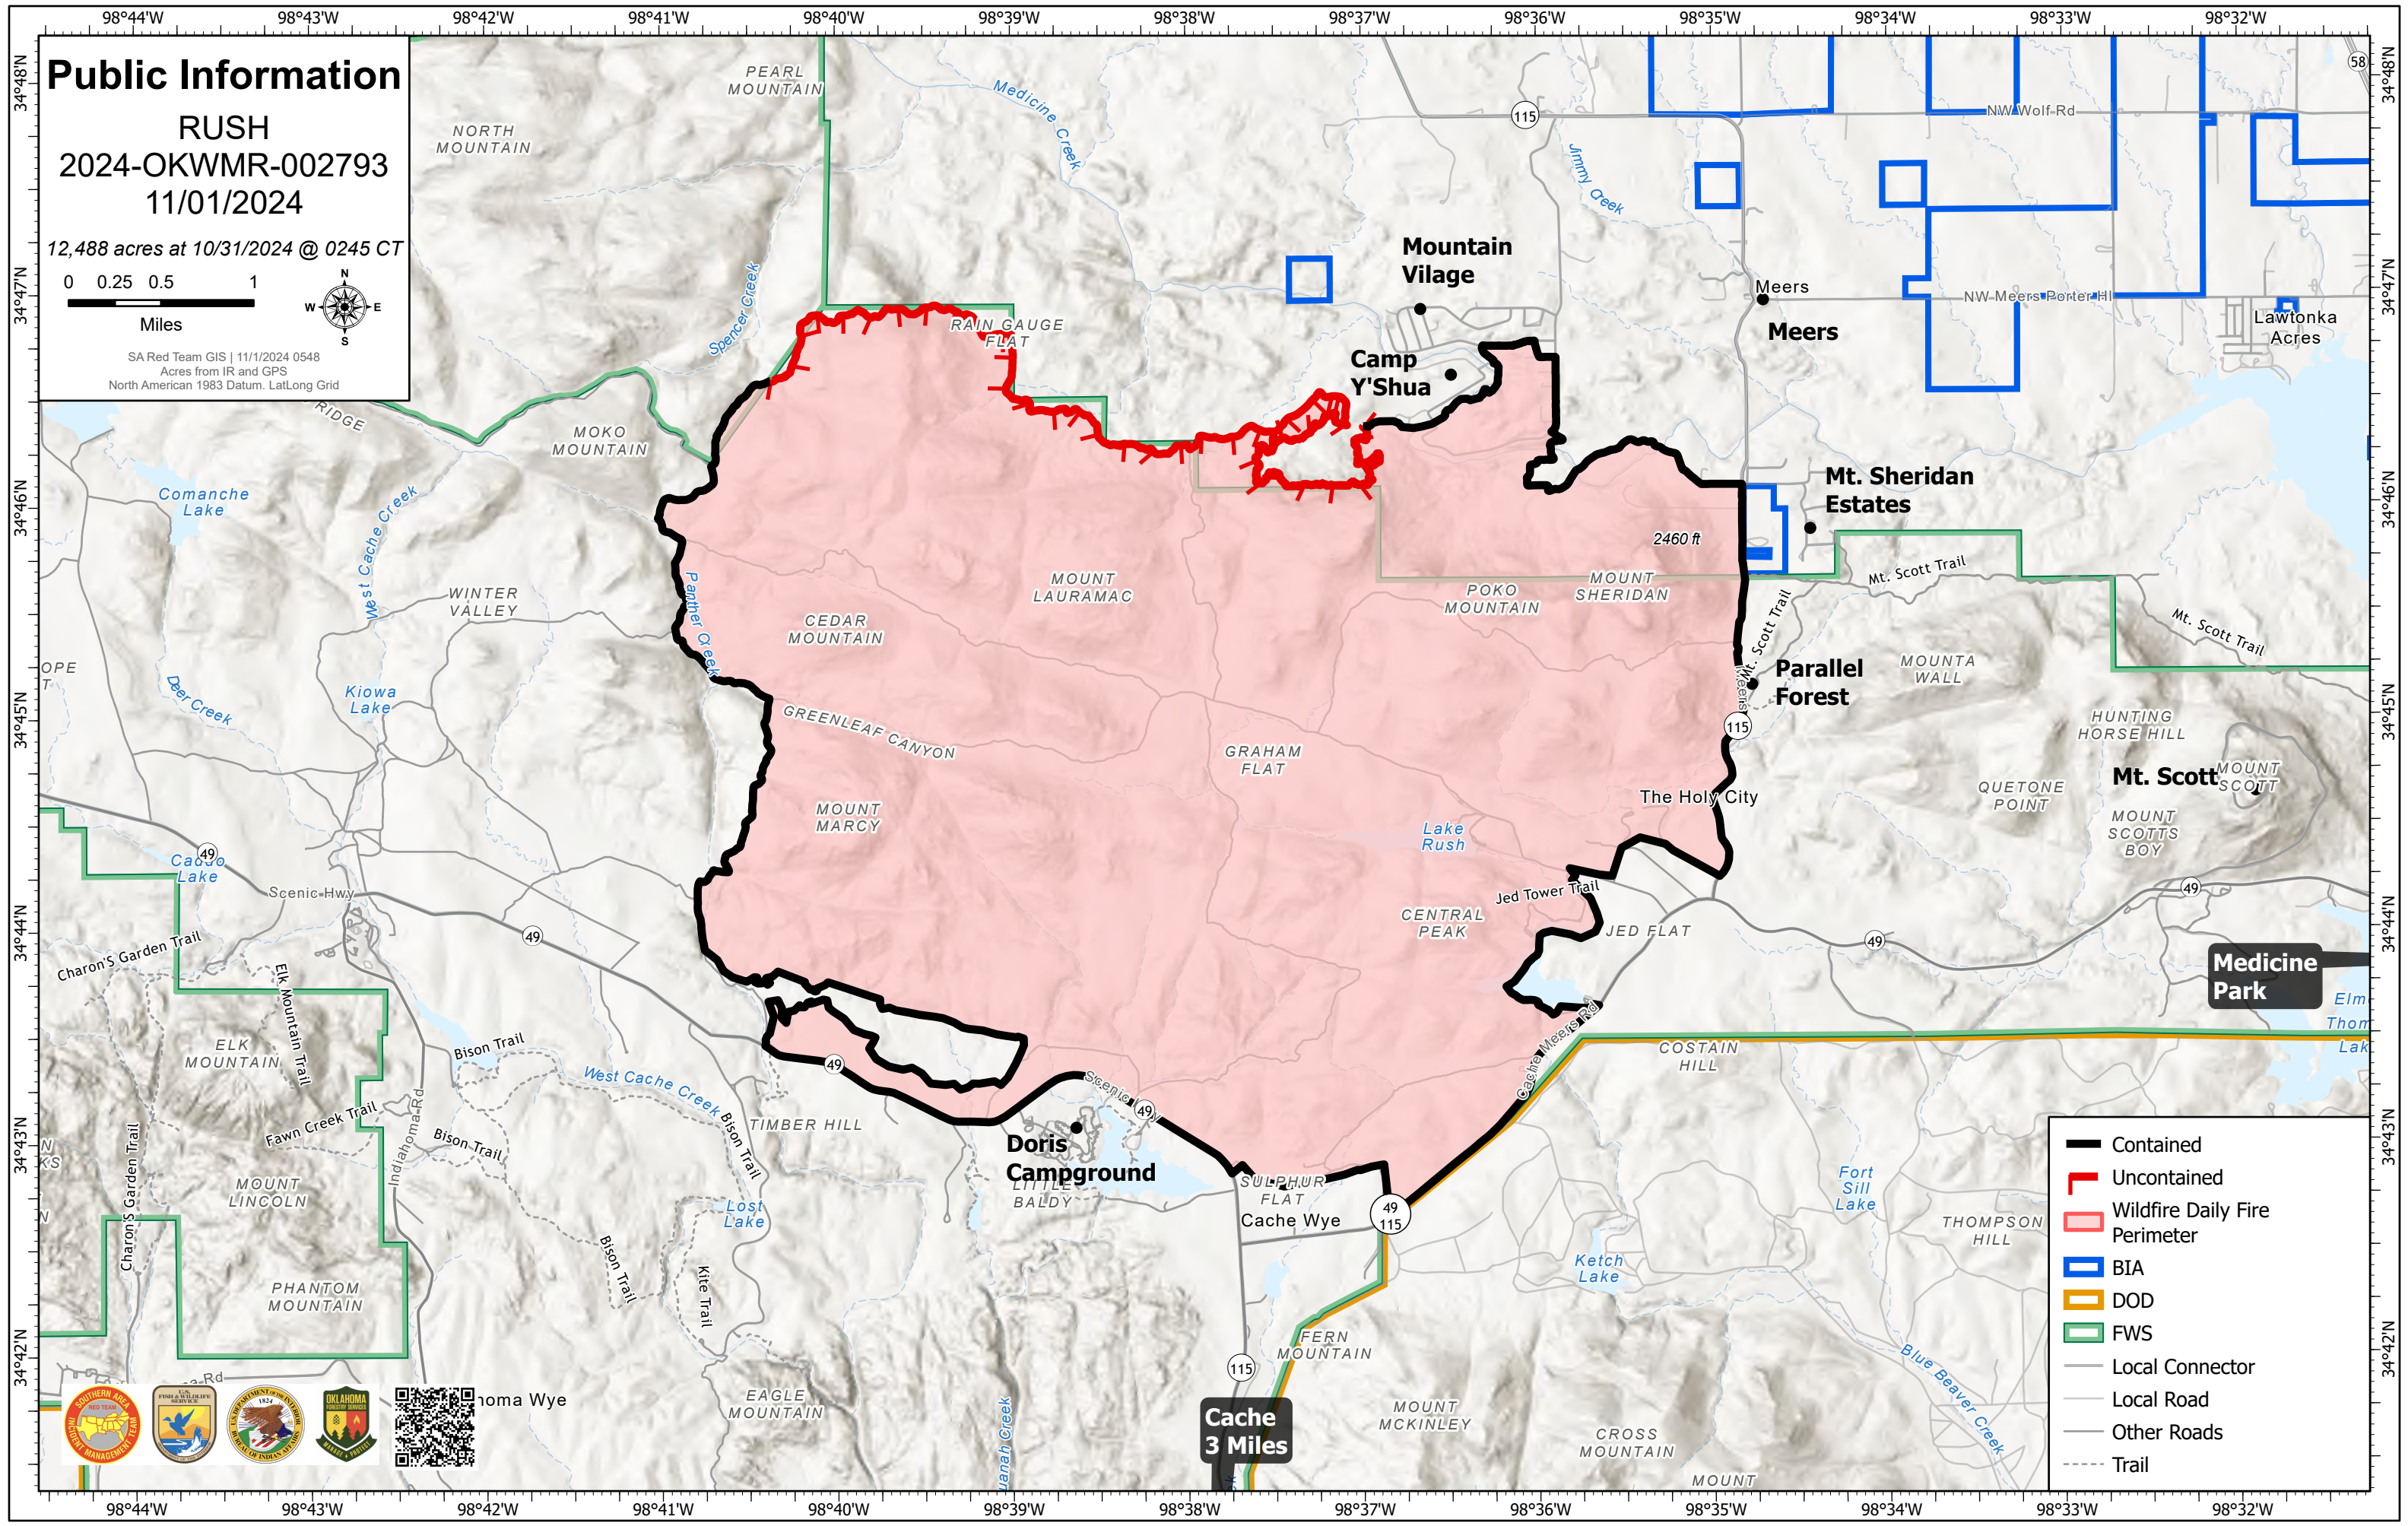

Public Information

RUSH
2024-OKWMR-002793
11/01/2024

12,488 acres at 10/31/2024 @ 0245 CT

0 0.25 0.5 1

Miles

SA Red Team GIS | 11/1/2024 0548
Acres from IR and GPS
North American 1983 Datum, LatLong Grid

- Contained
- Uncontained
- Wildfire Daily Fire Perimeter
- BIA
- DOD
- FWS
- Local Connector
- Local Road
- Other Roads
- Trail

Cache 3 Miles

Medicine Park

Parallel Forest

Mt. Sheridan Estates

Camp Y'Shua

Mountain Vilage

Meers

Doris Campground

Medicine Park