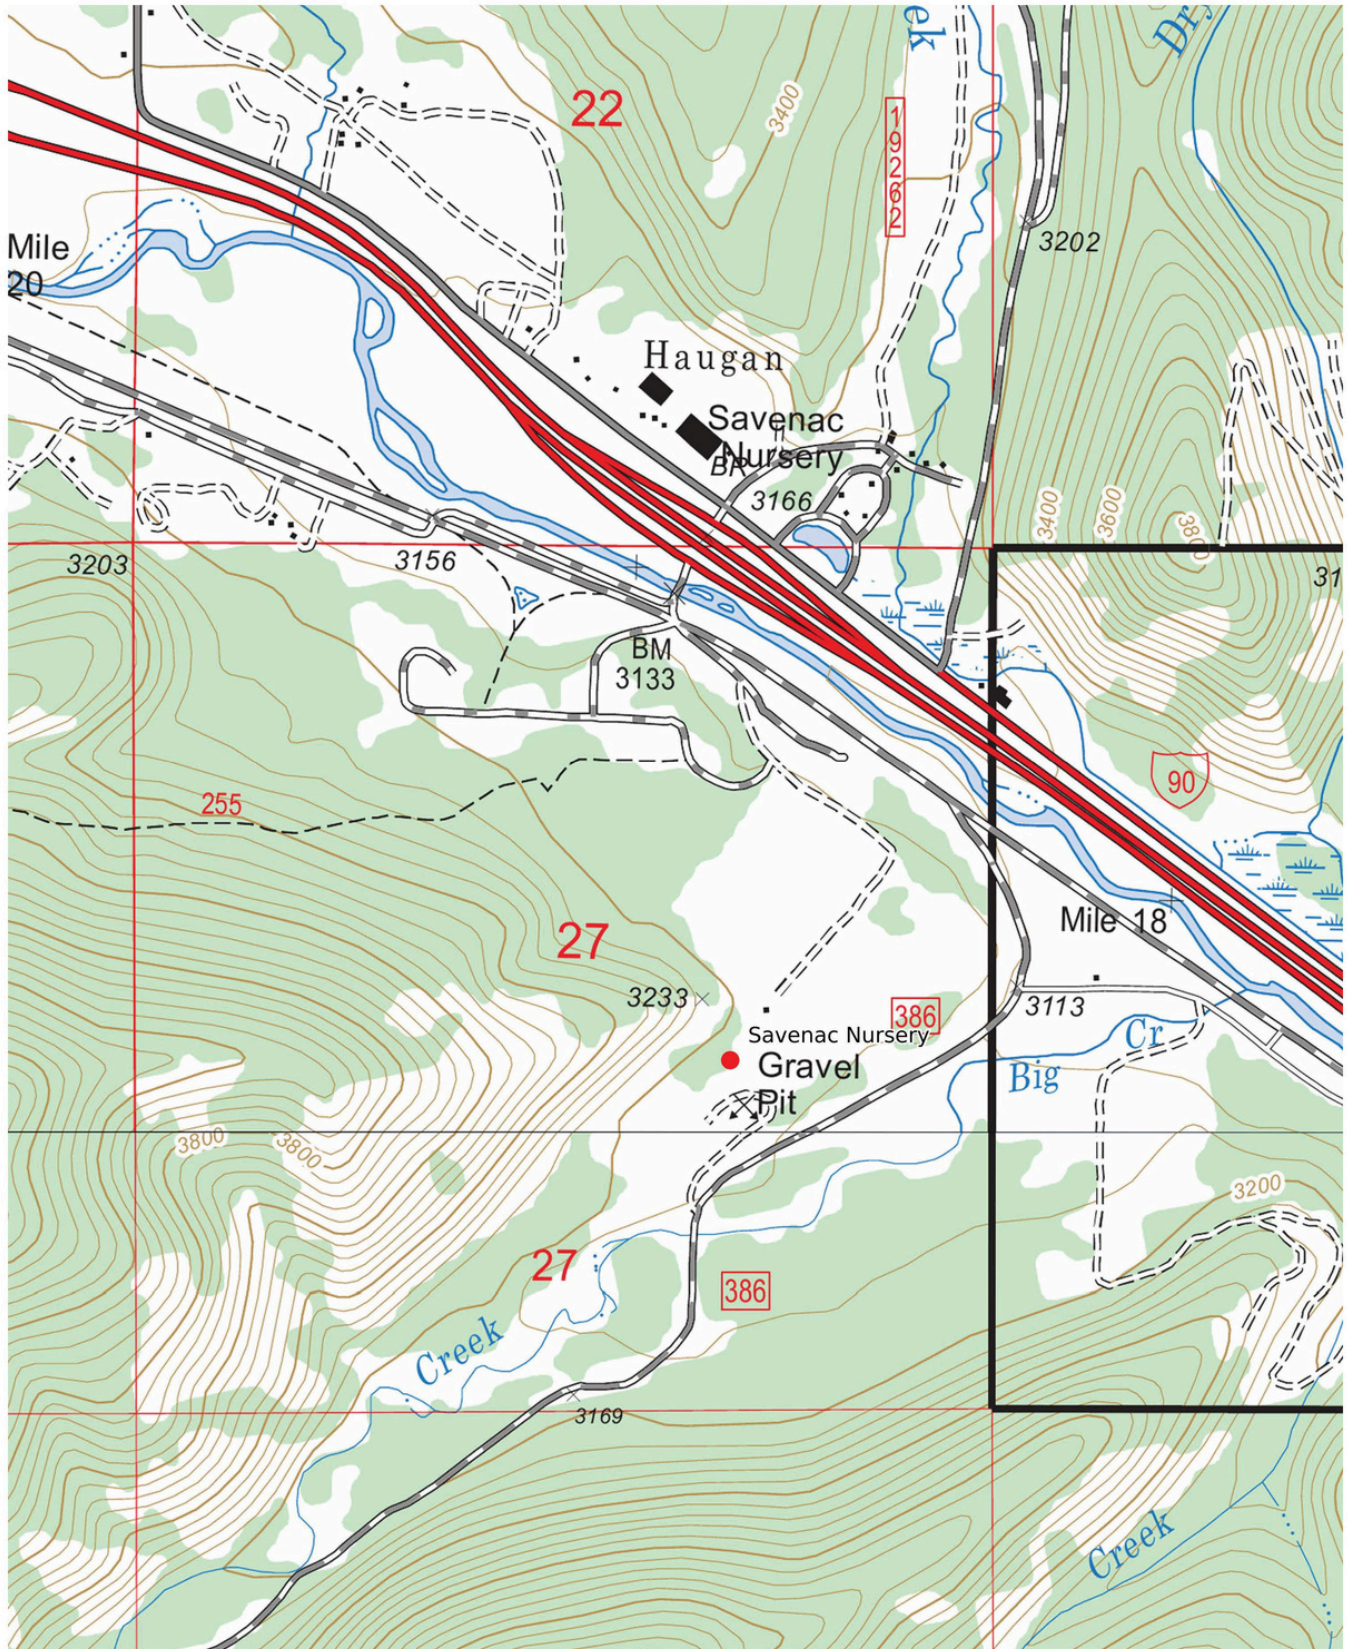

Savenac Nursery Project Map

Superior Ranger District

Savenac Nursery Map

WGS84

UTM Zone 11T