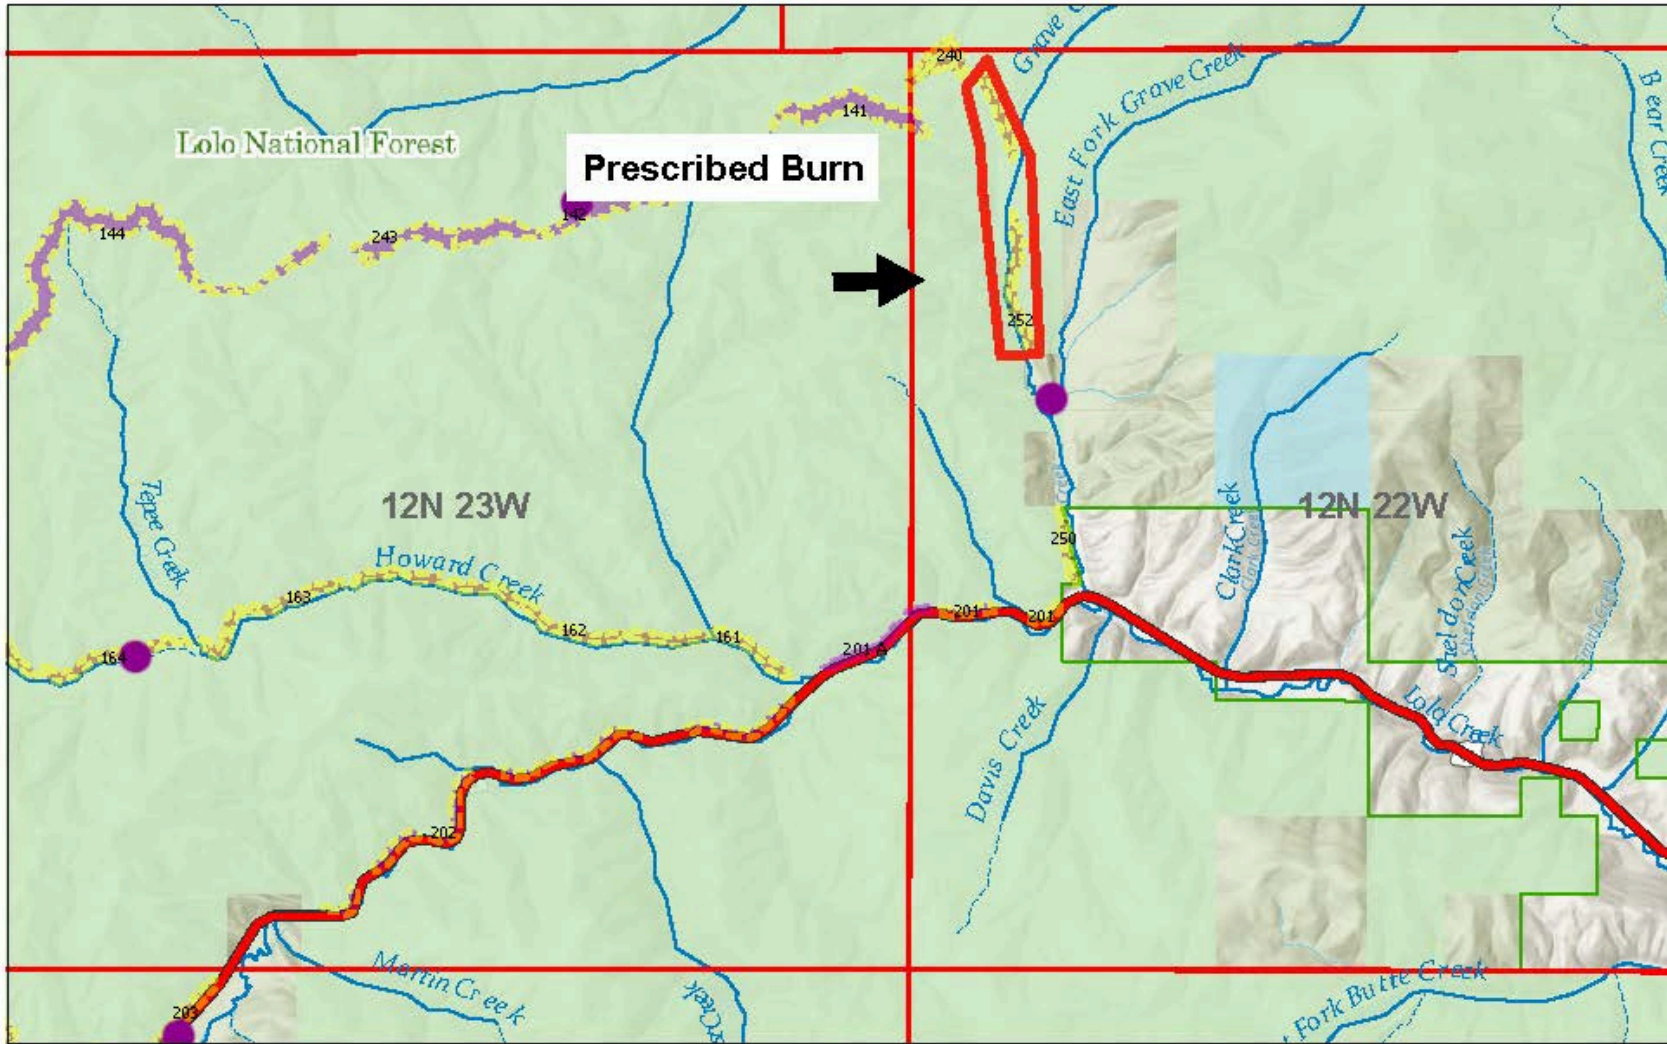

Granite Graves Shaded Fuel Break Project Map

Missoula Ranger District

Unit 211

11/15/2024

D3 Fuels Imp Points D3 Fuels Imp Polys CUT PILE
● Helispot BURN PILE THIN

World Hillshade

Esri, NASA, NGA, USGS, FEMA, Montana State Library, Esri, TomTom, Garmin, SafeGraph, GeoTechnologies, Inc, METNUSA, USGS, Breat of