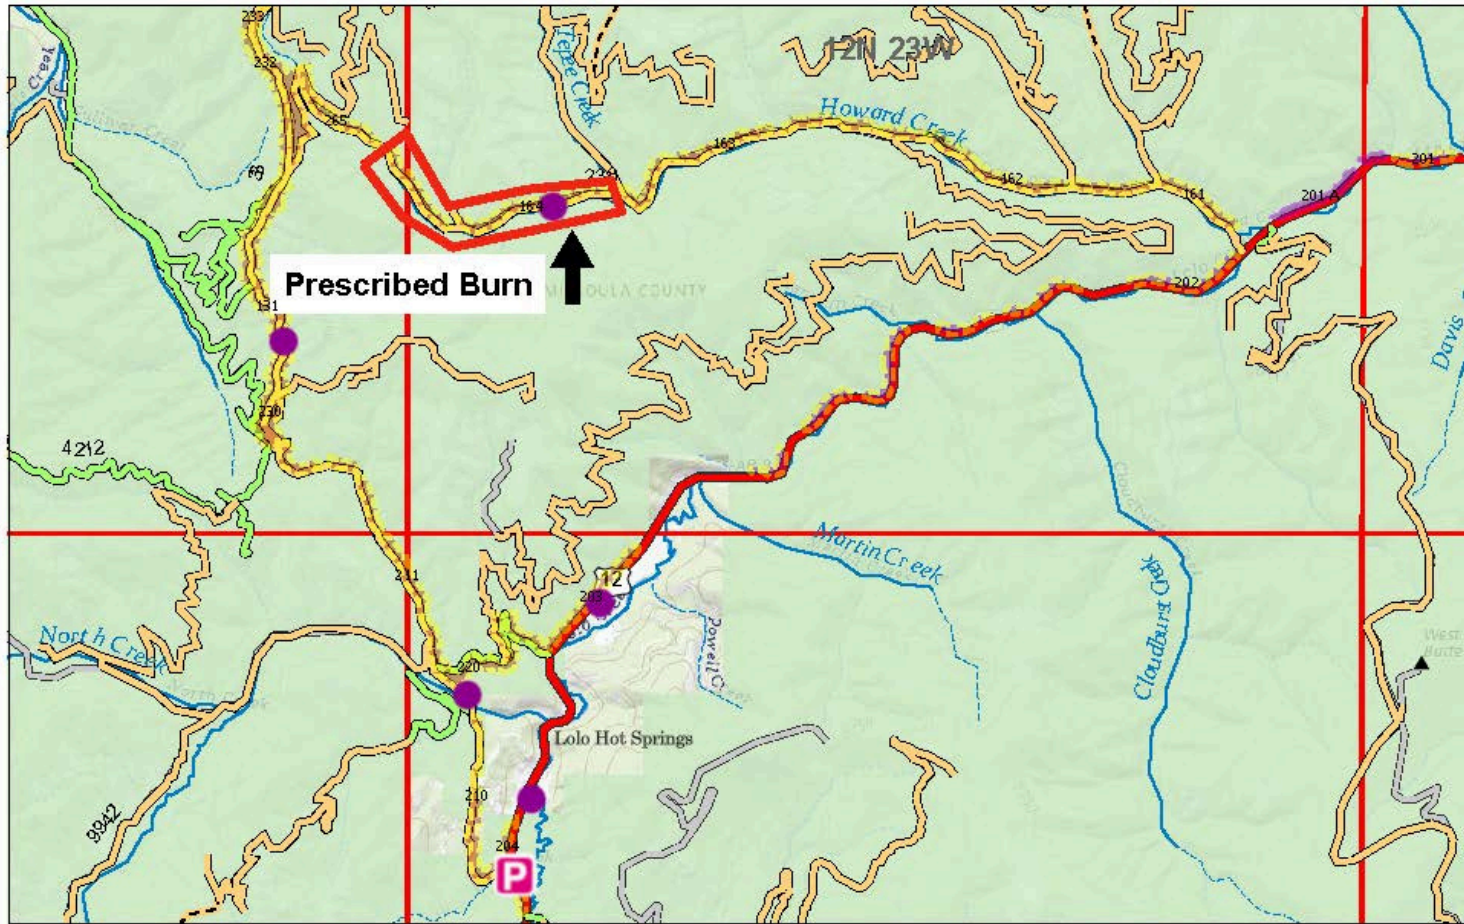

GGSF 164 Vicinity map