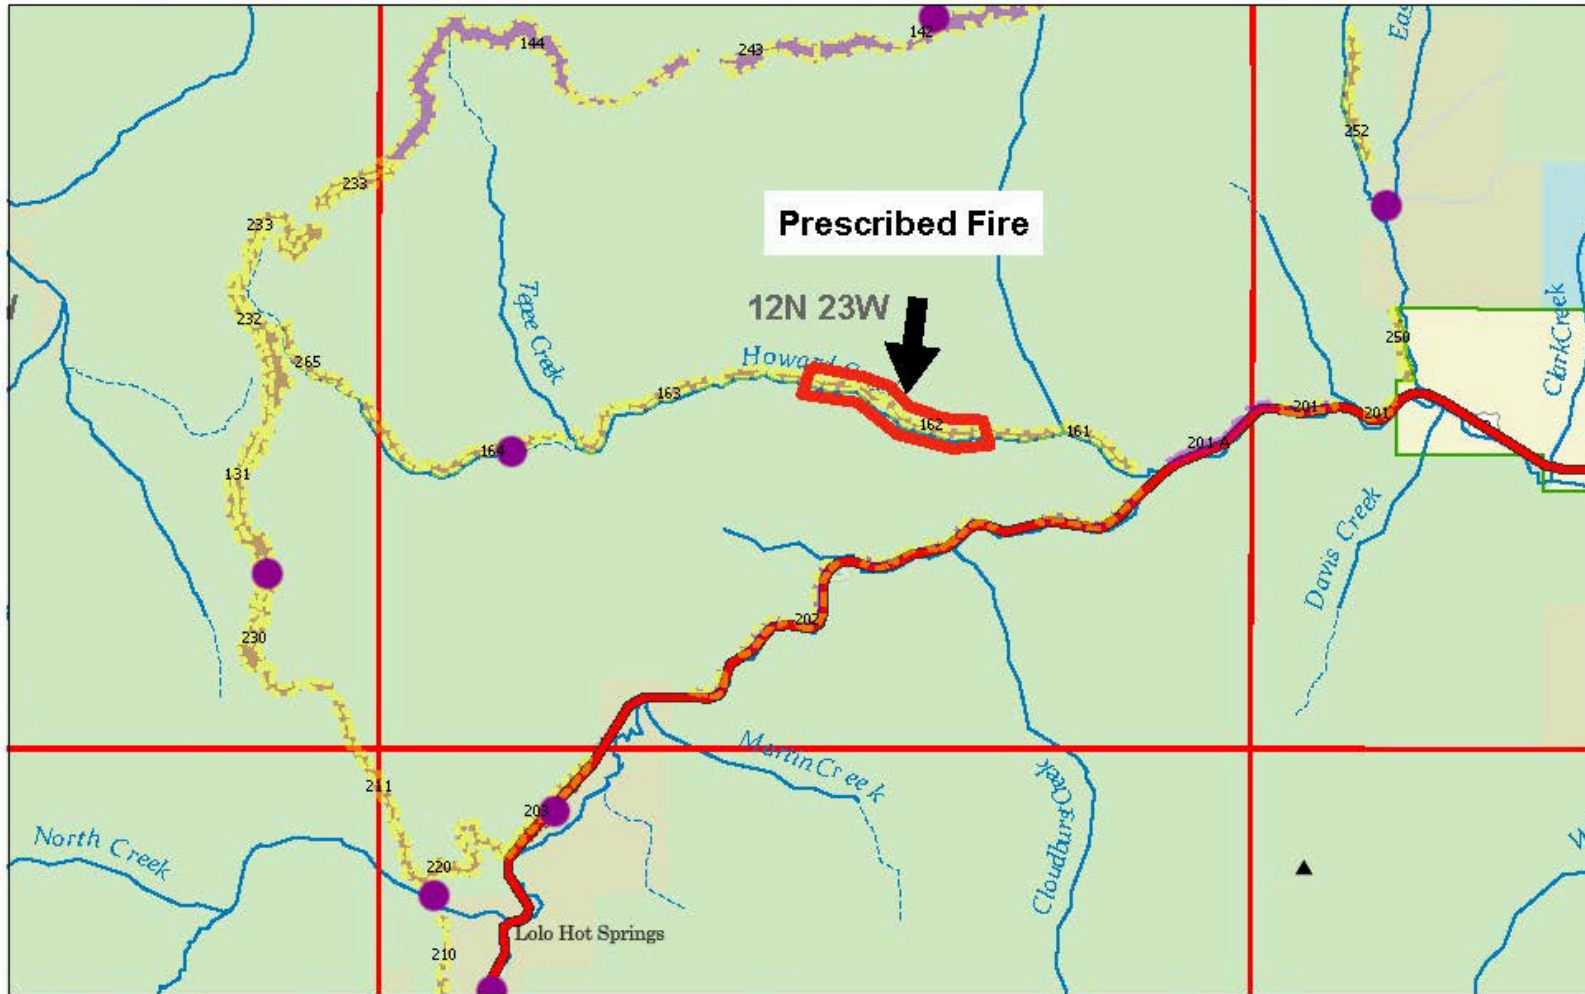

Granite Graves Shaded Fuel Break Project Map

Missoula Ranger District

Unit 162

11/19/2024

- D3 Fuels Imp Points
- D3 Fuels Imp Polys
- CUT PILE
- Helispot
- BURN PILE
- THIN

Esri, NASA, NGA, USGS, FEMA, Montana State Library, Esri, TomTom, Garmin, SafeGraph, GeoTechnologies, Inc, METANASA, USGS, Breathe of