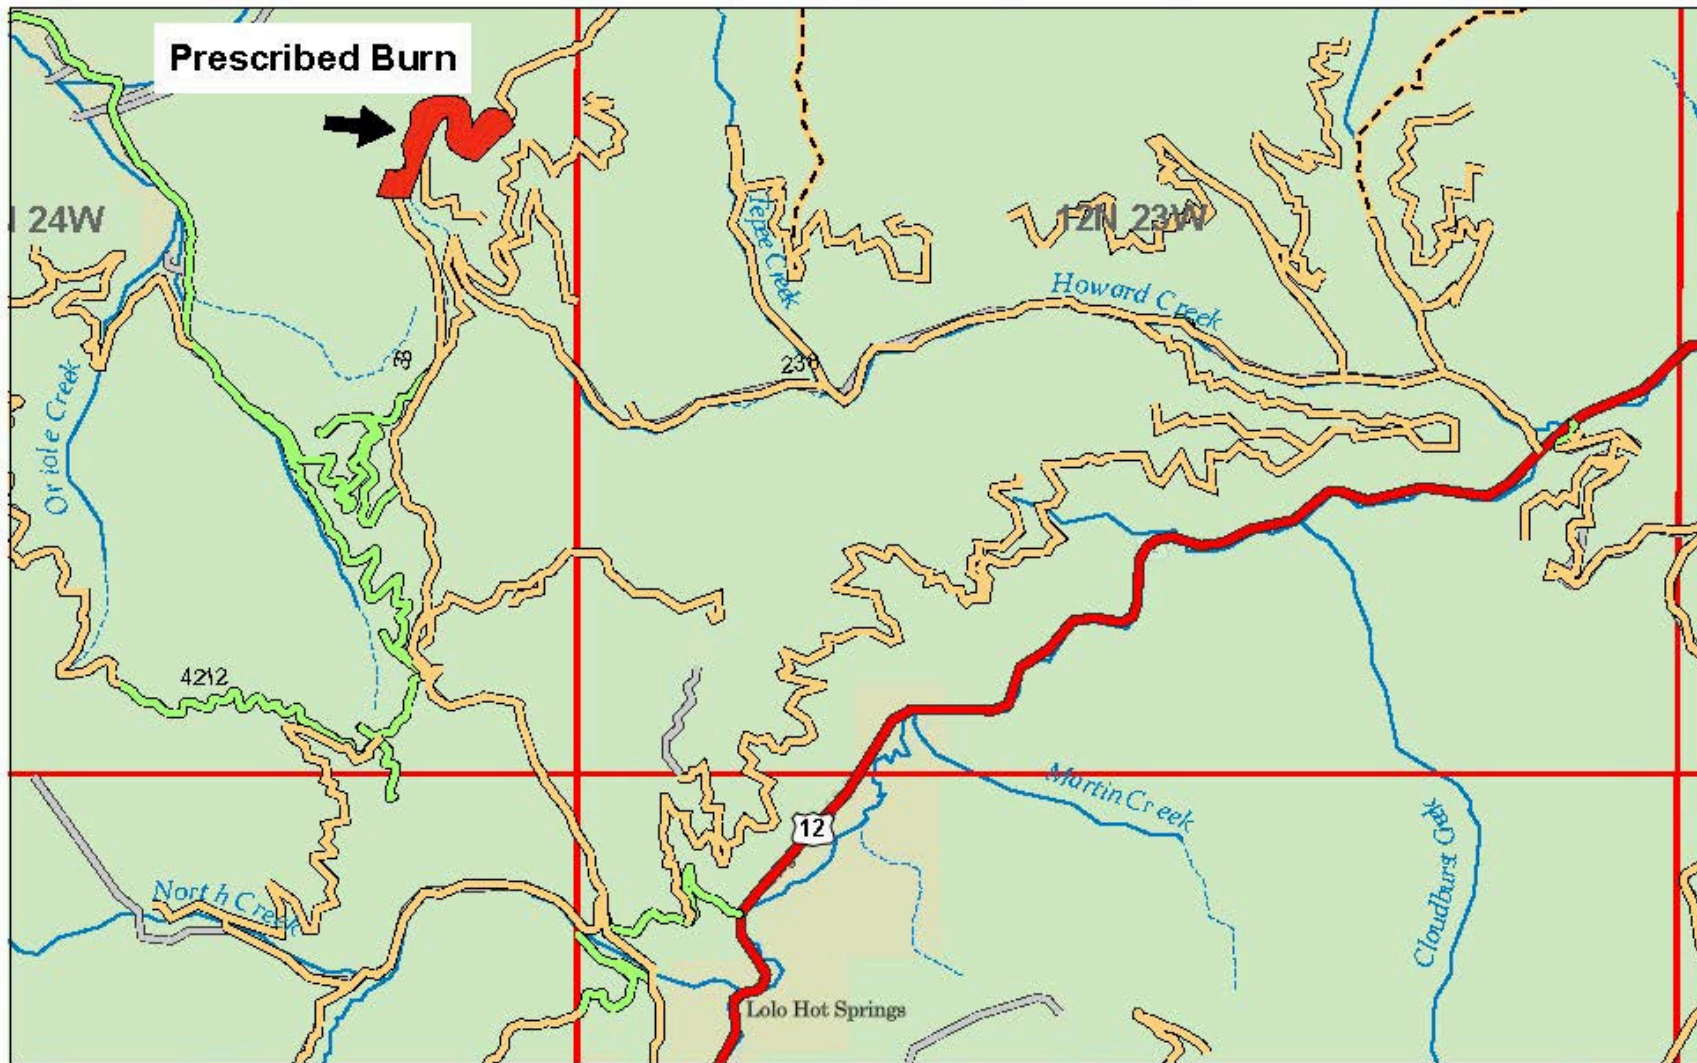

Granite Graves Shaded Fuel Break Project Map Missoula Ranger District

GGSF 233 Vicinity Map

11/1/2024