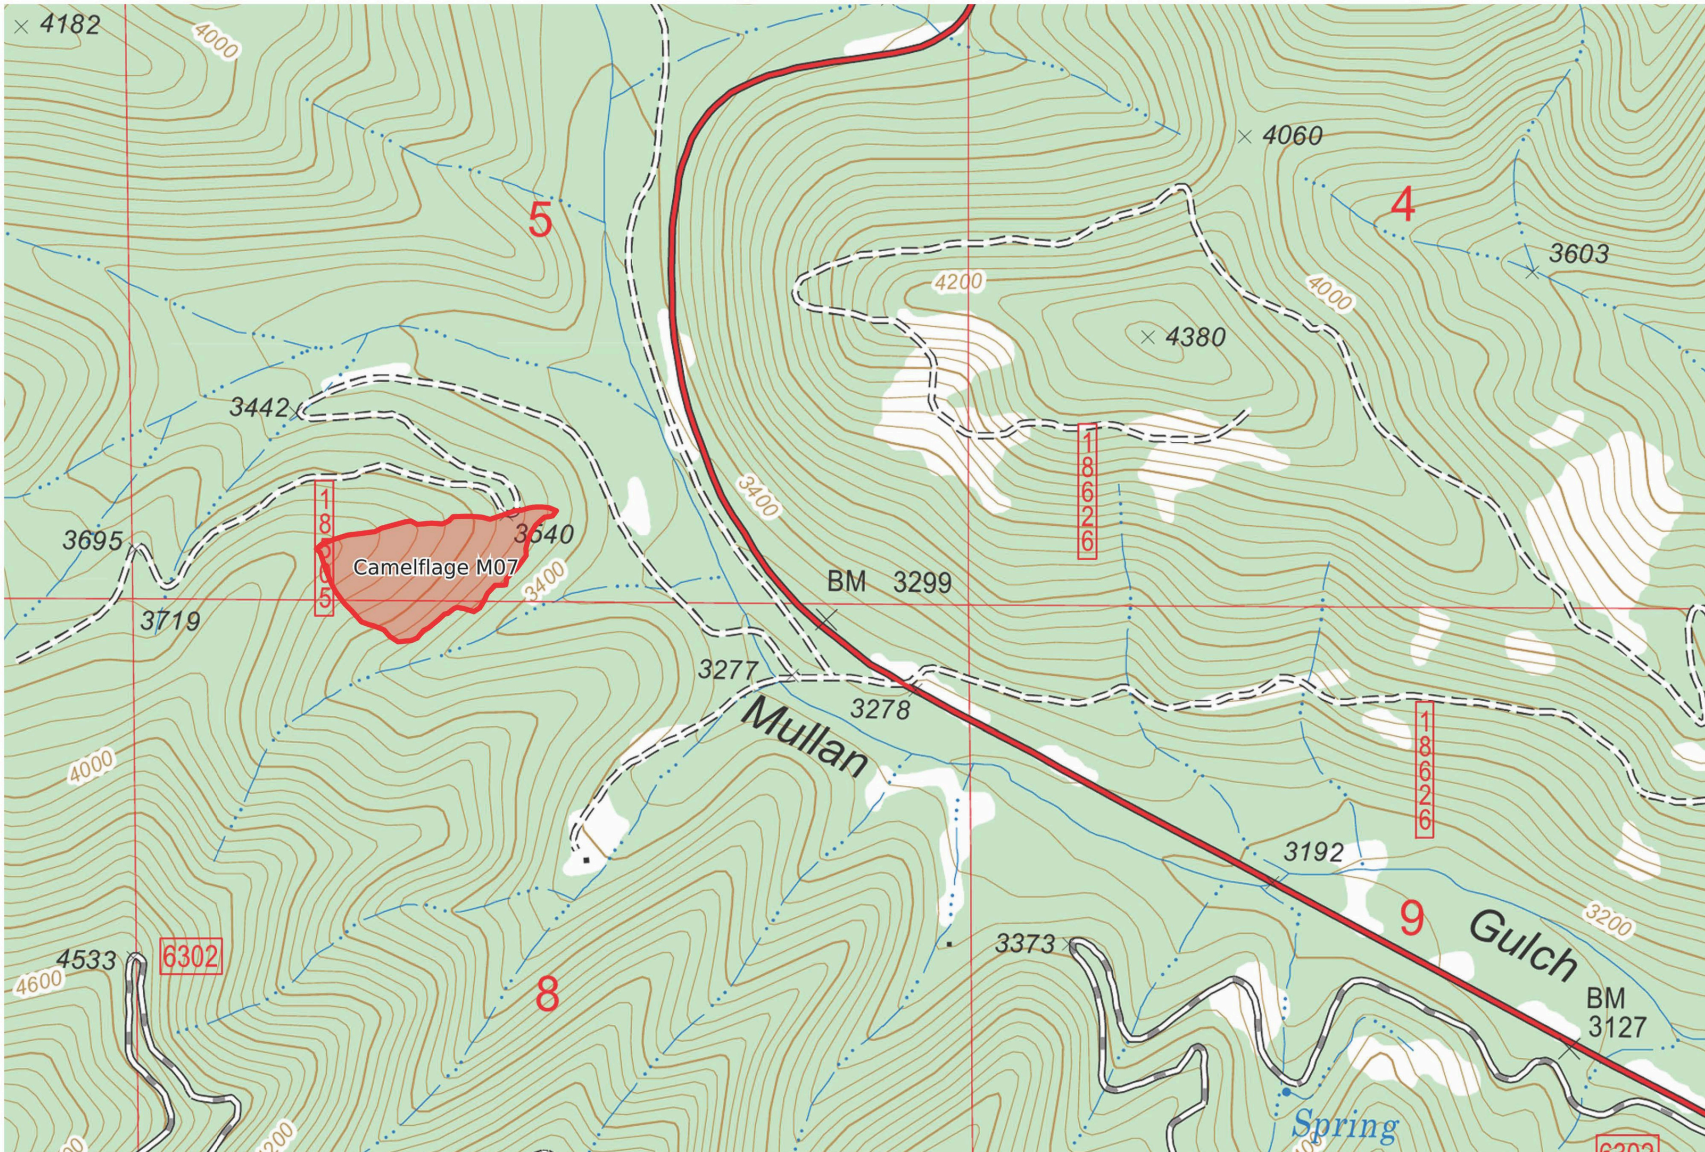

Camelflage Project Map

Superior Ranger District

Camelflage Project Map

WGS84

UTM Zone 11T

Scale 1:12774 1 inch = 1065 feet