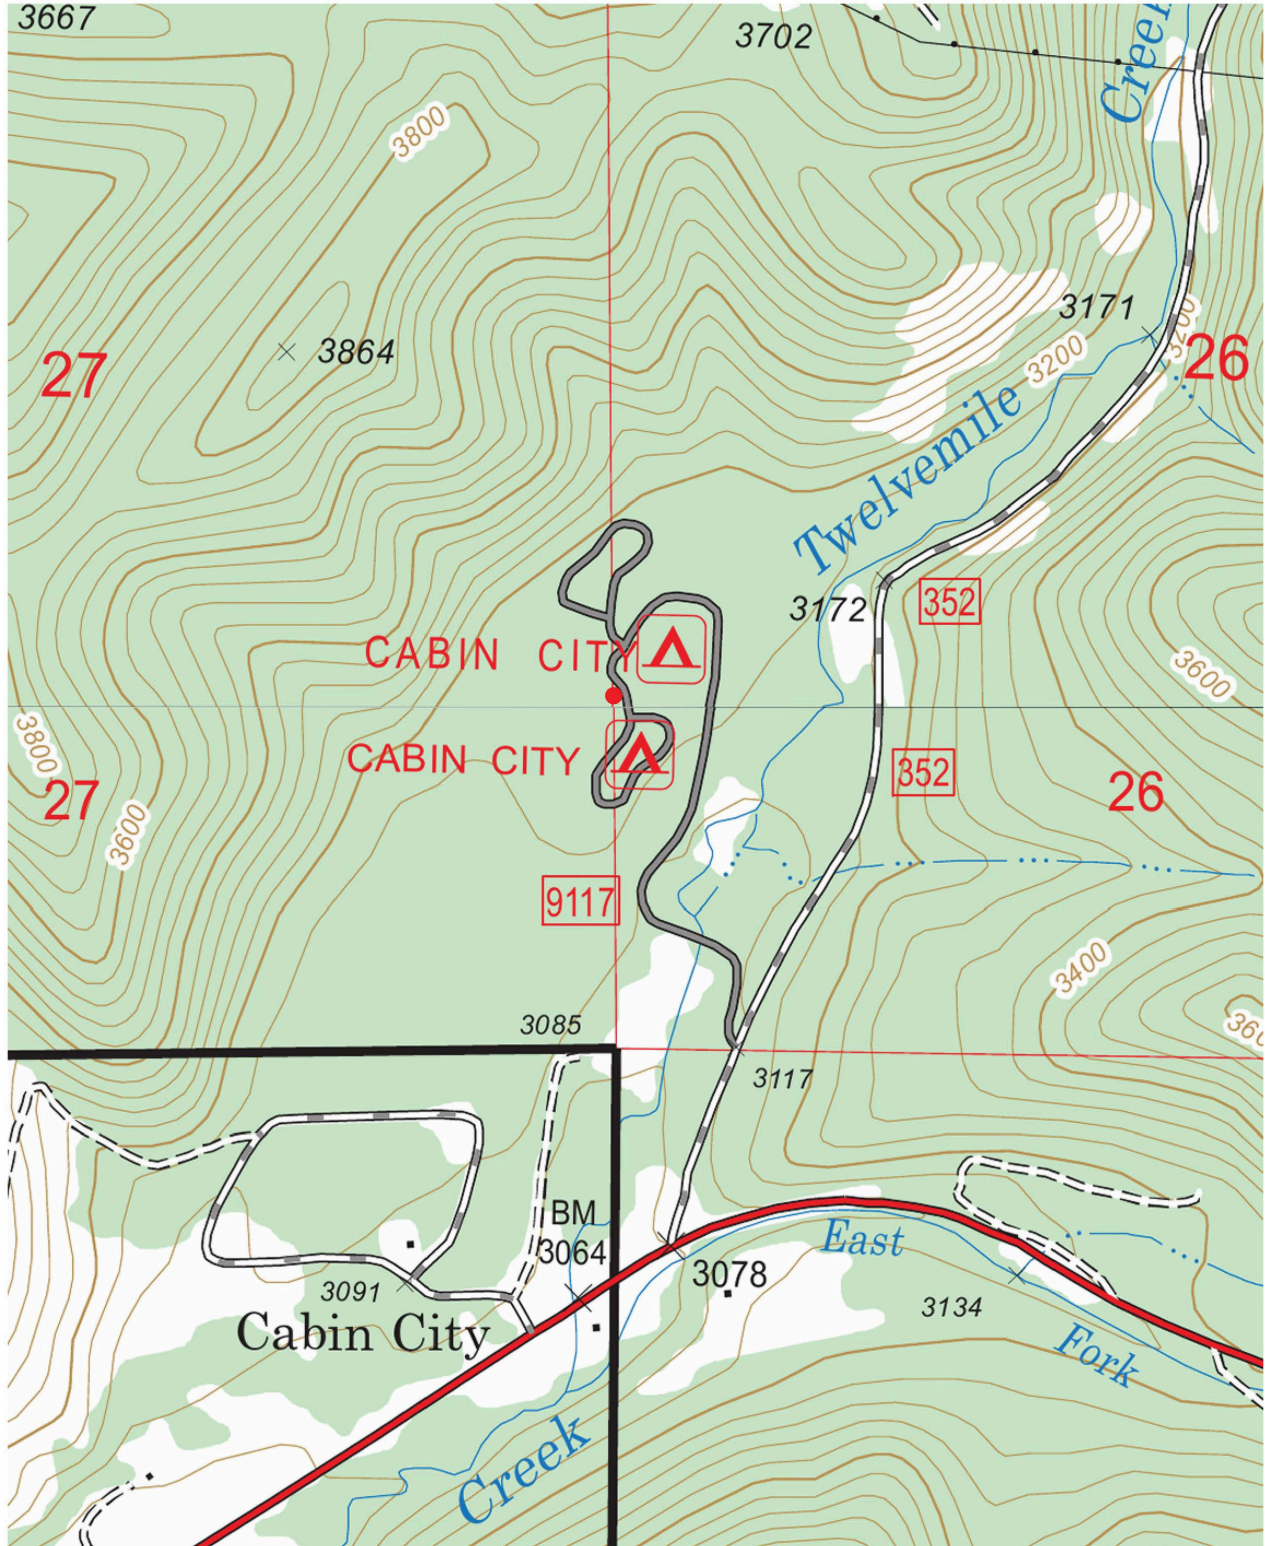

# Cabin City Campground Project Map Superior Ranger District

Cabin City CG Map  
WGS84  
UTM Zone 11T  
 CALTOPO

MN 13.2°