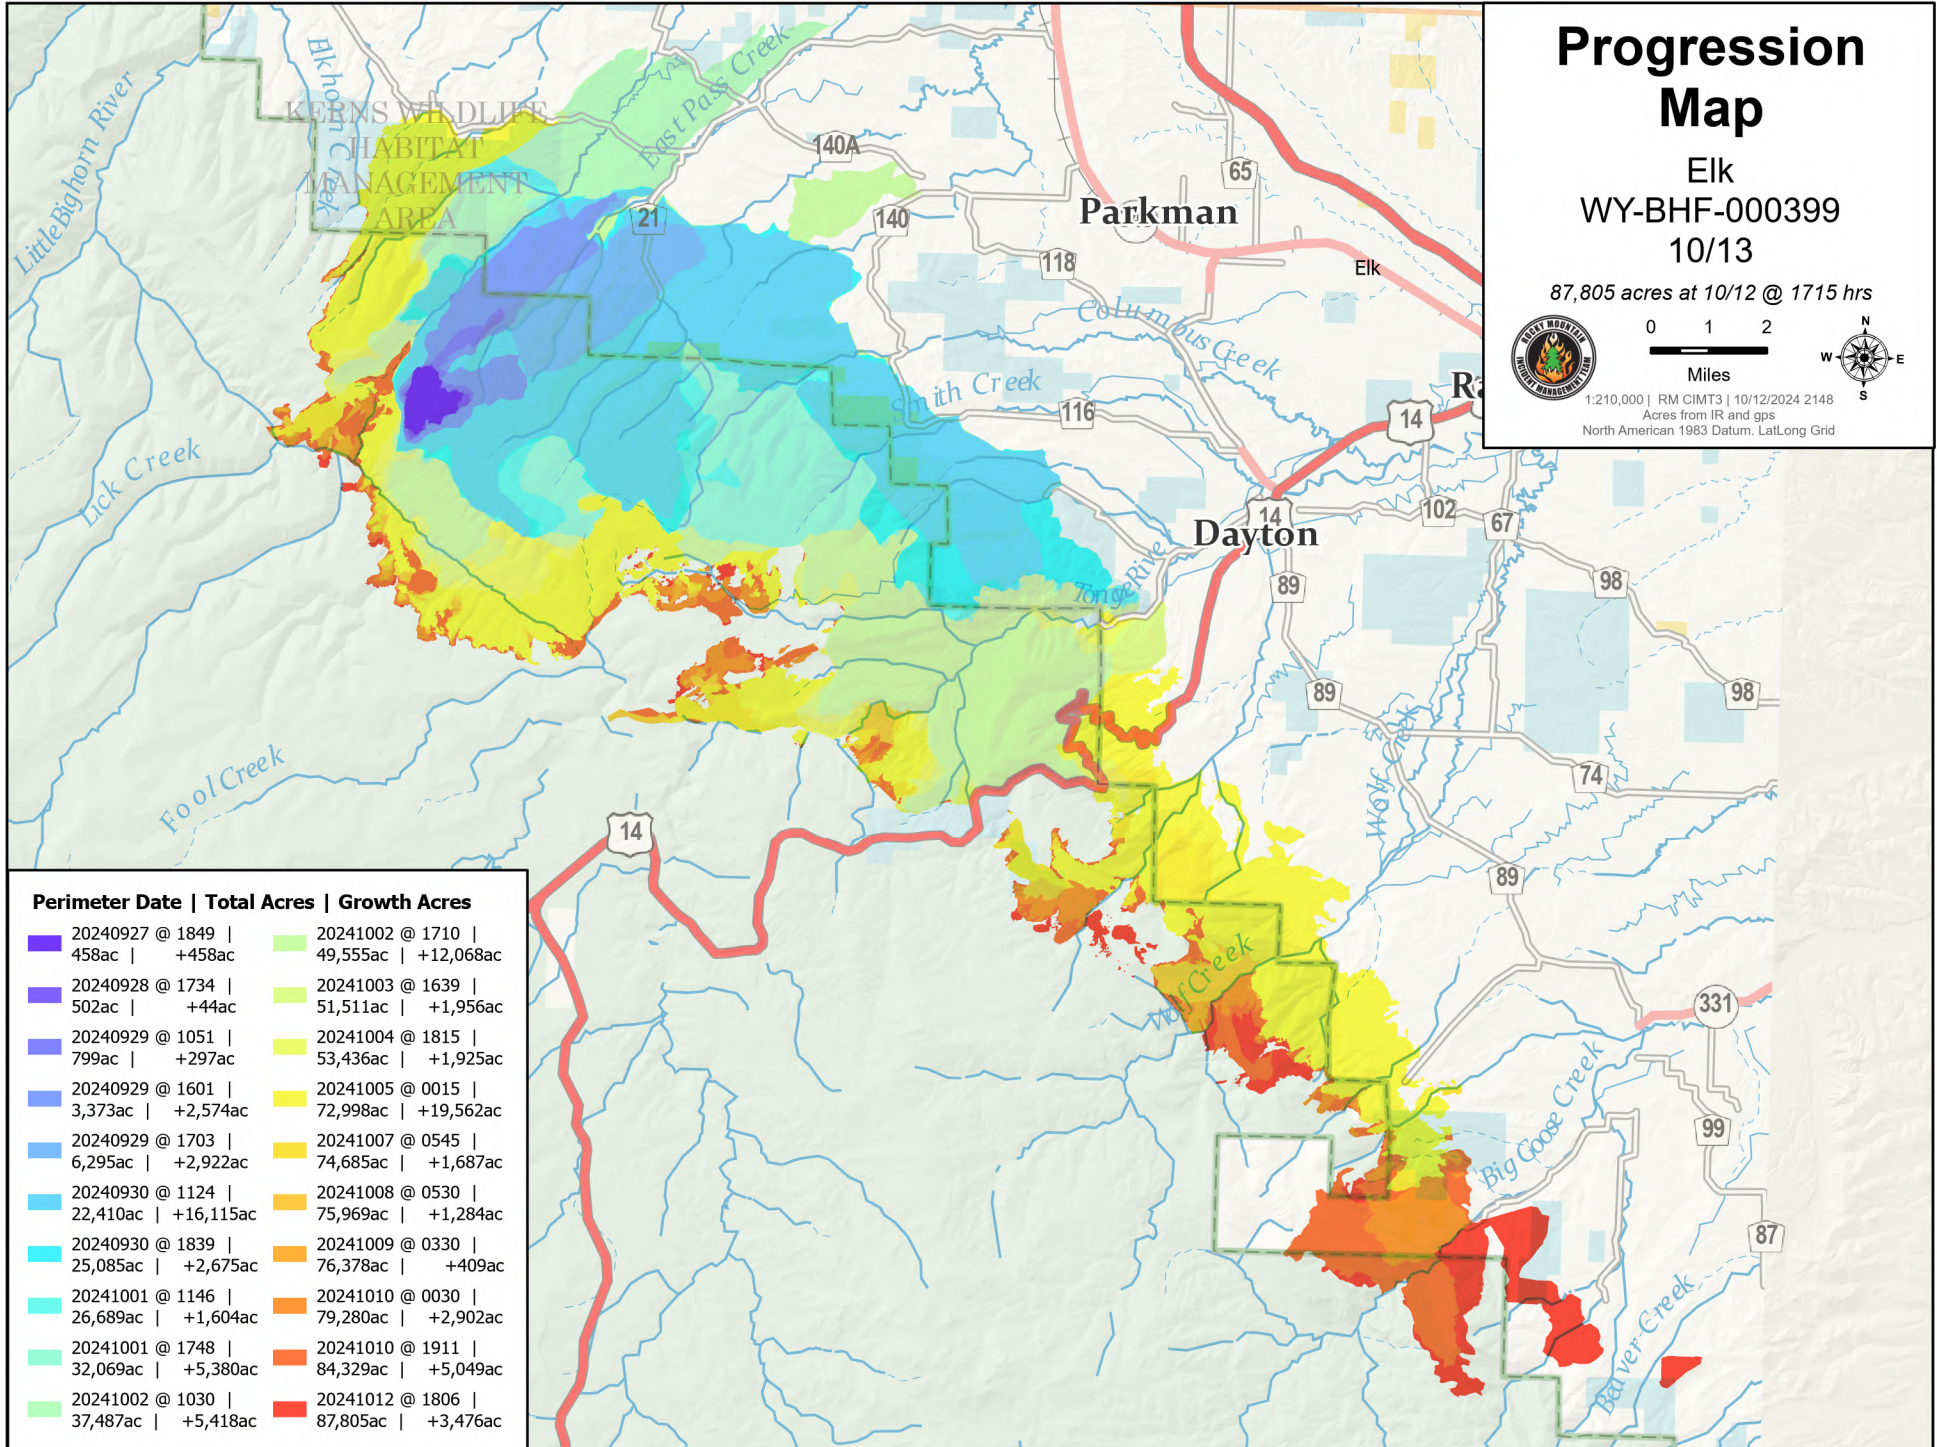

Progression Map

Elk
WY-BHF-000399
10/13

87,805 acres at 10/12 @ 1715 hrs

1:210,000 | RM CIMT3 | 10/12/2024 2148
Acres from IR and gps
North American 1983 Datum, Lat/Long Grid

Perimeter Date | Total Acres | Growth Acres

20240927 @ 1849 458ac +458ac	20241002 @ 1710 49,555ac +12,068ac
20240928 @ 1734 502ac +44ac	20241003 @ 1639 51,511ac +1,956ac
20240929 @ 1051 799ac +297ac	20241004 @ 1815 53,436ac +1,925ac
20240929 @ 1601 3,373ac +2,574ac	20241005 @ 0015 72,998ac +19,562ac
20240929 @ 1703 6,295ac +2,922ac	20241007 @ 0545 74,685ac +1,687ac
20240930 @ 1124 22,410ac +16,115ac	20241008 @ 0530 75,969ac +1,284ac
20240930 @ 1839 25,085ac +2,675ac	20241009 @ 0330 76,378ac +409ac
20241001 @ 1146 26,689ac +1,604ac	20241010 @ 0030 79,280ac +2,902ac
20241001 @ 1748 32,069ac +5,380ac	20241010 @ 1911 84,329ac +5,049ac
20241002 @ 1030 37,487ac +5,418ac	20241012 @ 1806 87,805ac +3,476ac