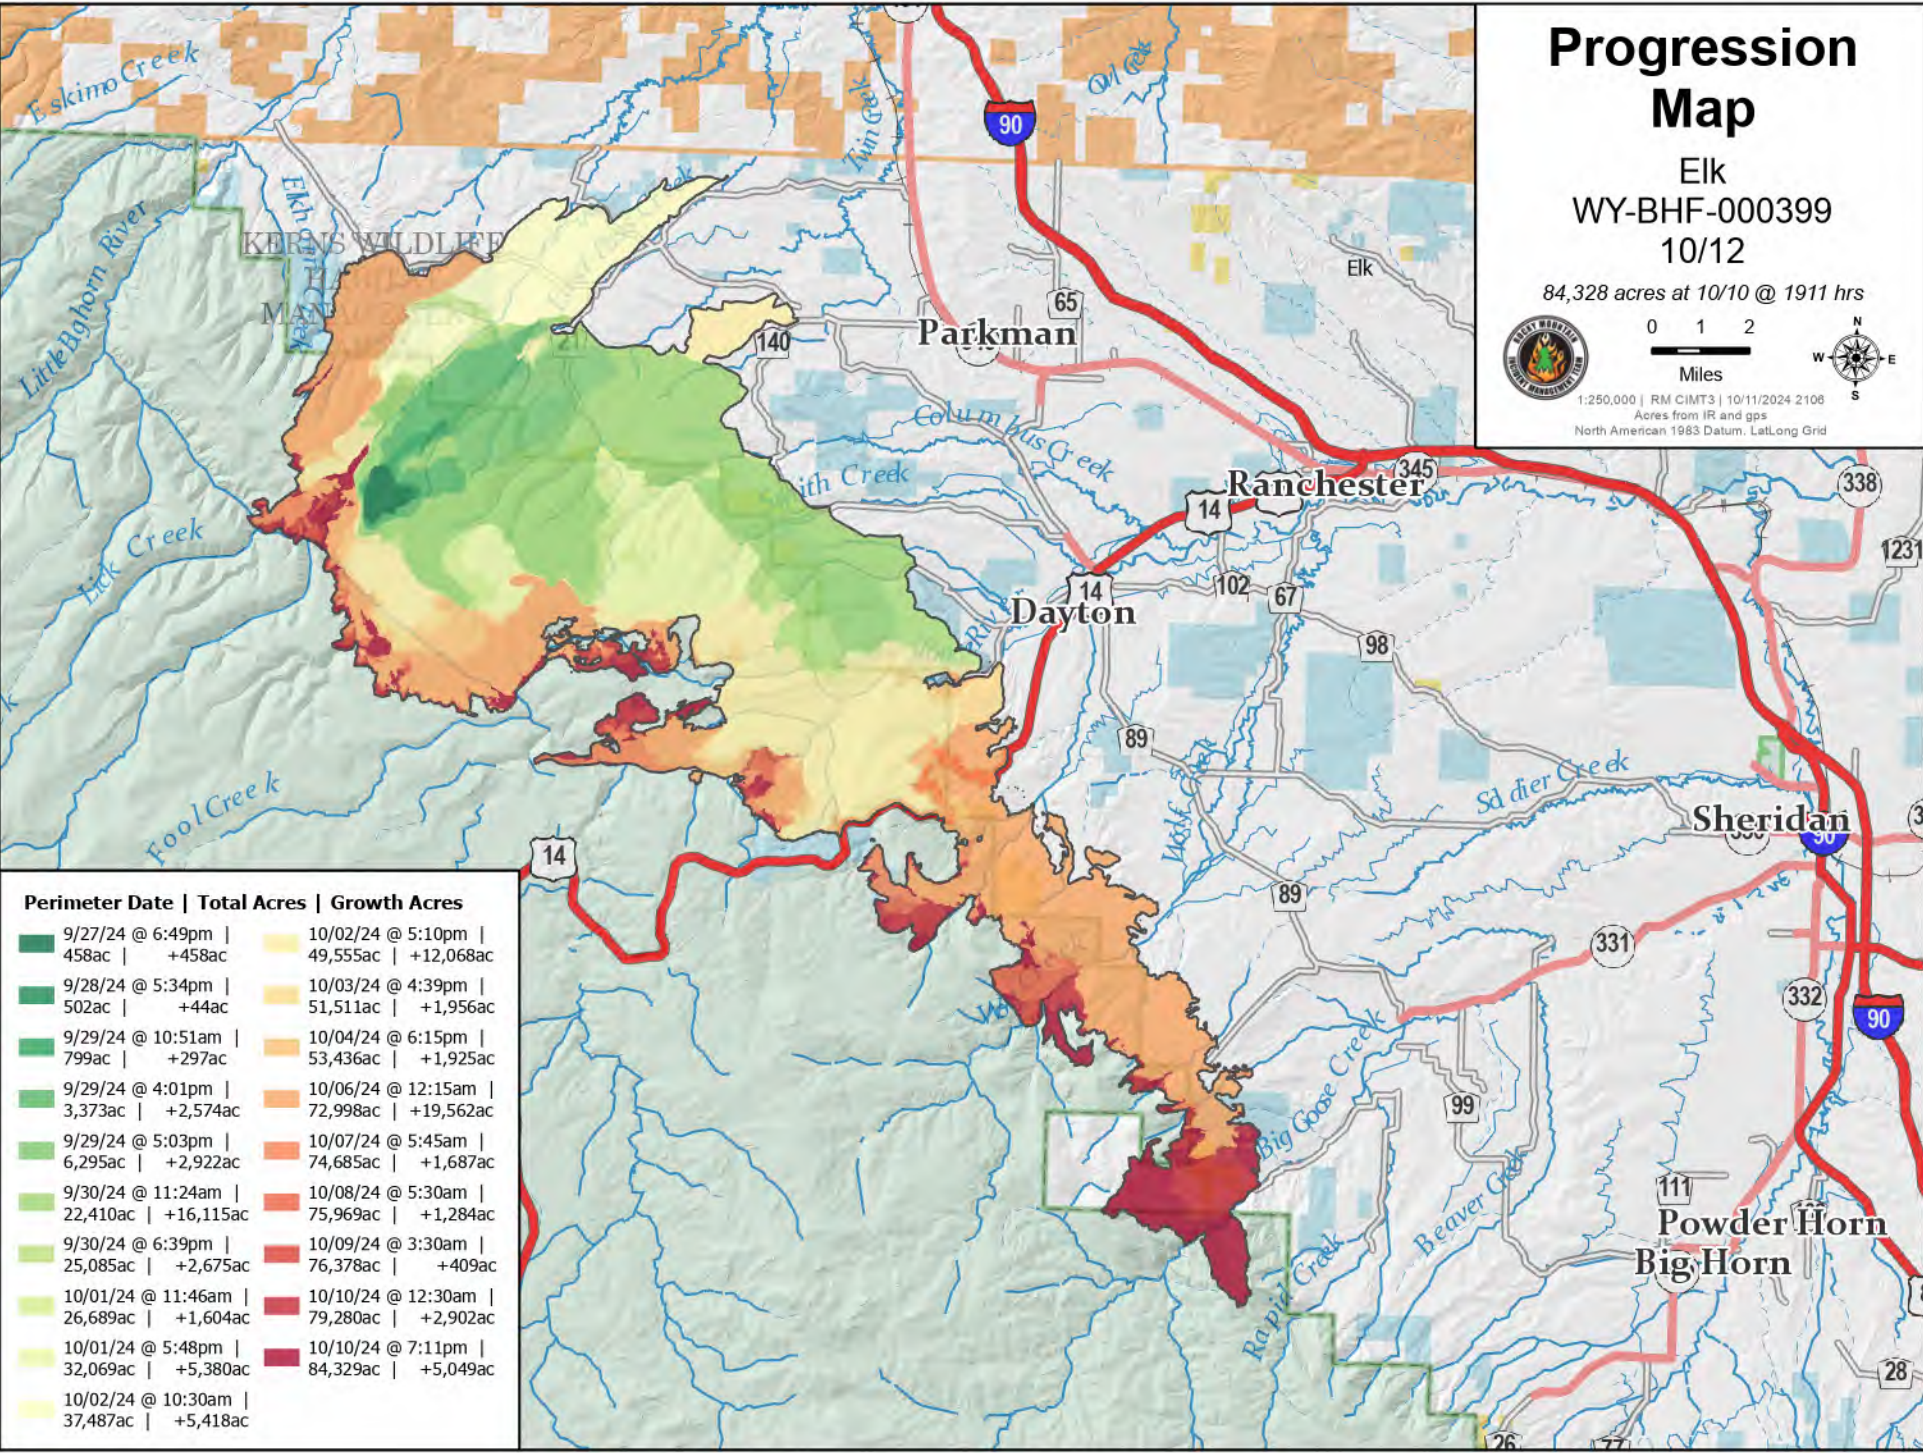

Progression Map

Elk
 WY-BHF-000399
 10/12

84,328 acres at 10/10 @ 1911 hrs

0 1 2
 Miles

1:250,000 | RM CIMT3 | 10/11/2024 2108
 Acres from IR and gps
 North American 1983 Datum, Lat/Long Grid

Perimeter Date Total Acres Growth Acres	
9/27/24 @ 6:49pm 458ac +458ac	10/02/24 @ 5:10pm 49,555ac +12,068ac
9/28/24 @ 5:34pm 502ac +44ac	10/03/24 @ 4:39pm 51,511ac +1,956ac
9/29/24 @ 10:51am 799ac +297ac	10/04/24 @ 6:15pm 53,436ac +1,925ac
9/29/24 @ 4:01pm 3,373ac +2,574ac	10/06/24 @ 12:15am 72,998ac +19,562ac
9/29/24 @ 5:03pm 6,295ac +2,922ac	10/07/24 @ 5:45am 74,685ac +1,687ac
9/30/24 @ 11:24am 22,410ac +16,115ac	10/08/24 @ 5:30am 75,969ac +1,284ac
9/30/24 @ 6:39pm 25,085ac +2,675ac	10/09/24 @ 3:30am 76,378ac +409ac
10/01/24 @ 11:46am 26,689ac +1,604ac	10/10/24 @ 12:30am 79,280ac +2,902ac
10/01/24 @ 5:48pm 32,069ac +5,380ac	10/10/24 @ 7:11pm 84,329ac +5,049ac
10/02/24 @ 10:30am 37,487ac +5,418ac	