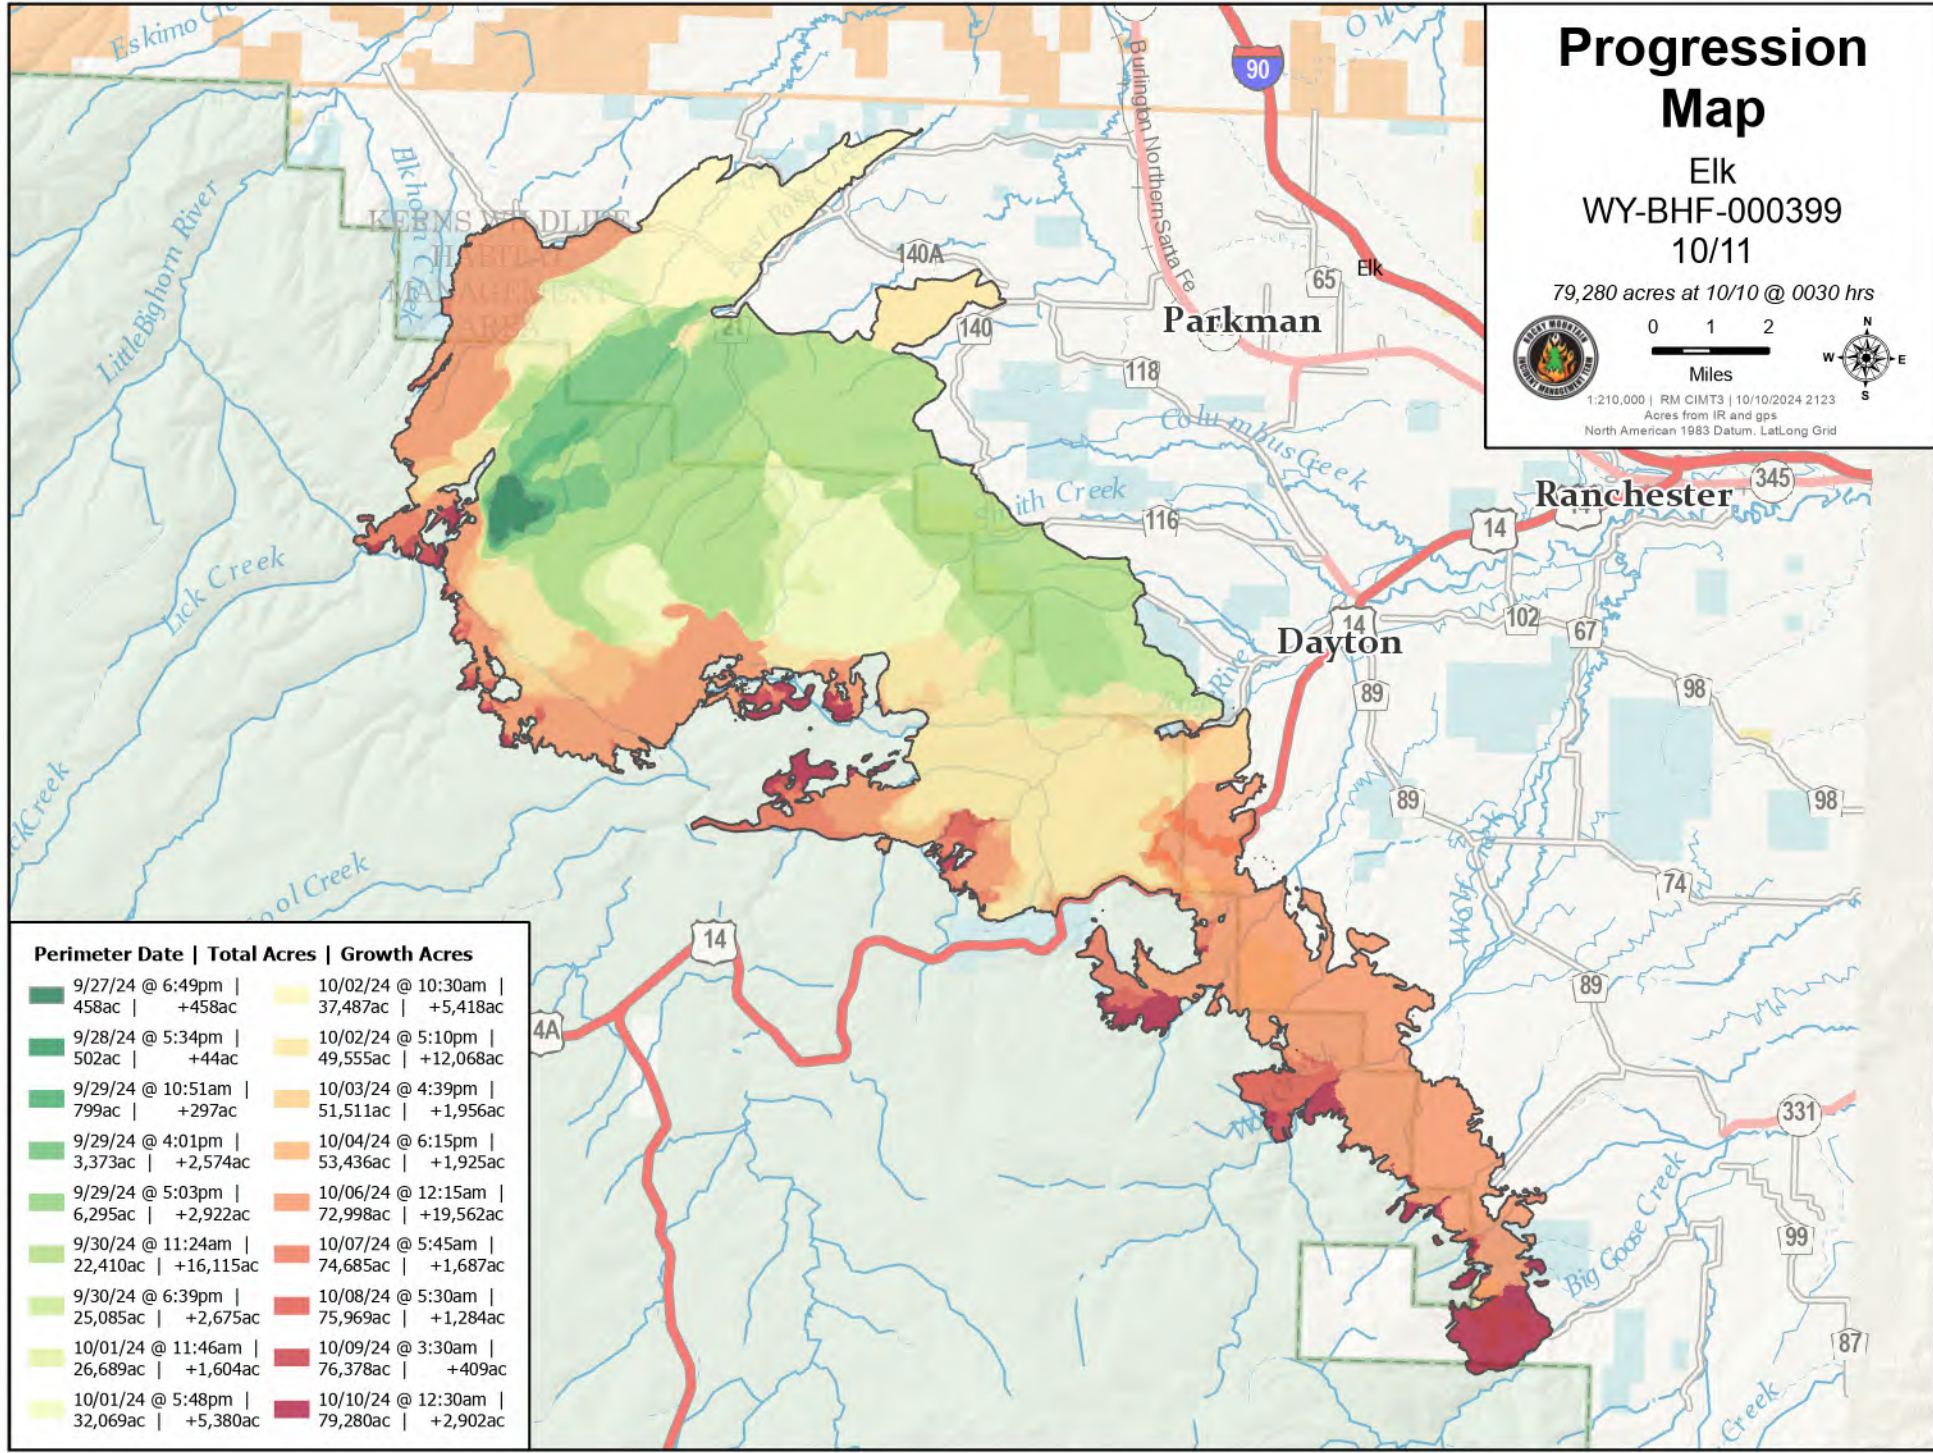

Progression Map

Elk
 WY-BHF-000399
 10/11

79,280 acres at 10/10 @ 0030 hrs

1:210,000 | RM CIMT3 | 10/10/2024 2123
 Acres from IR and gps
 North American 1983 Datum, Lat/Long Grid

Perimeter Date	Total Acres	Growth Acres
9/27/24 @ 6:49pm	458ac	+458ac
9/28/24 @ 5:34pm	502ac	+44ac
9/29/24 @ 10:51am	799ac	+297ac
9/29/24 @ 4:01pm	3,373ac	+2,574ac
9/29/24 @ 5:03pm	6,295ac	+2,922ac
9/30/24 @ 11:24am	22,410ac	+16,115ac
9/30/24 @ 6:39pm	25,085ac	+2,675ac
10/01/24 @ 11:46am	26,689ac	+1,604ac
10/01/24 @ 5:48pm	32,069ac	+5,380ac
10/02/24 @ 10:30am	37,487ac	+5,418ac
10/02/24 @ 5:10pm	49,555ac	+12,068ac
10/03/24 @ 4:39pm	51,511ac	+1,956ac
10/04/24 @ 6:15pm	53,436ac	+1,925ac
10/06/24 @ 12:15am	72,998ac	+19,562ac
10/07/24 @ 5:45am	74,685ac	+1,687ac
10/08/24 @ 5:30am	75,969ac	+1,284ac
10/09/24 @ 3:30am	76,378ac	+409ac
10/10/24 @ 12:30am	79,280ac	+2,902ac