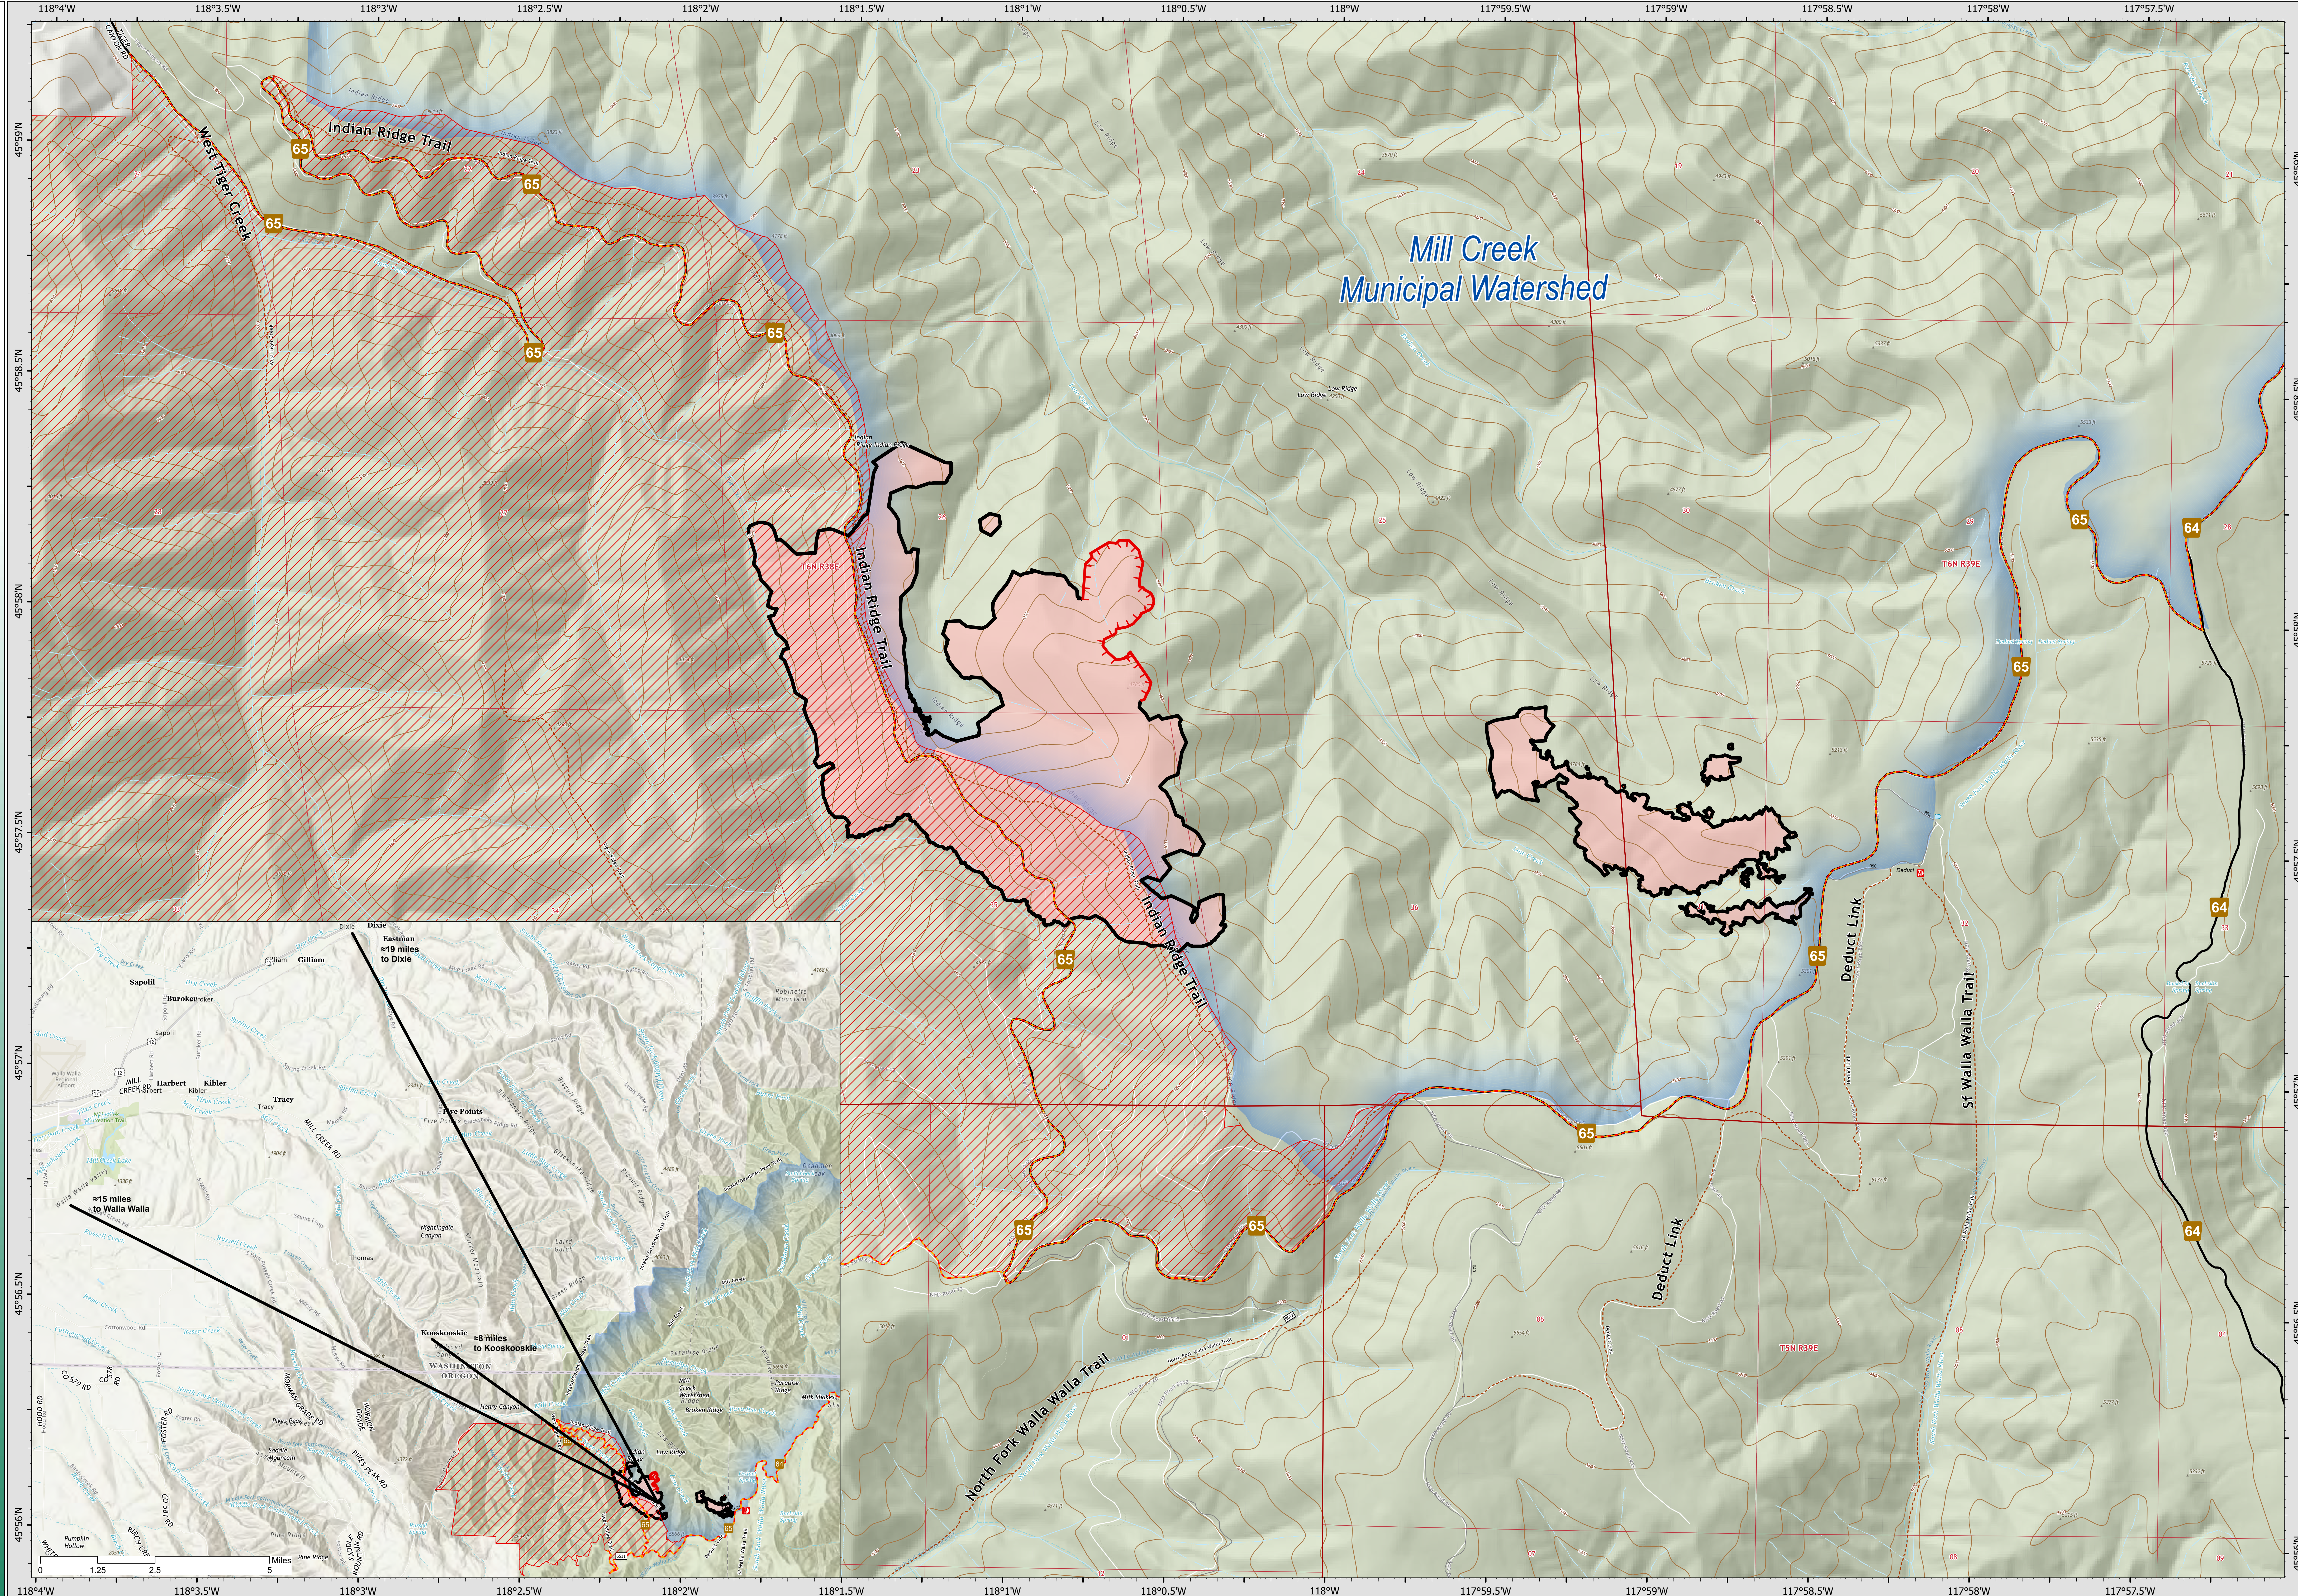

10/16/24

PUBLIC INFORMATION

Tiger Creek
 OR-UMF-000830
 10/16/24
 534 acres
 Updated 10/14/24 2236

- Road Closure
- Arterial Road
- Local Road
- Local Road
- 4WD
- Contained
- Uncontained
- Wildfire Daily Fire Perimeter
- Closure Areas
- Mill Creek Municipal Watershed