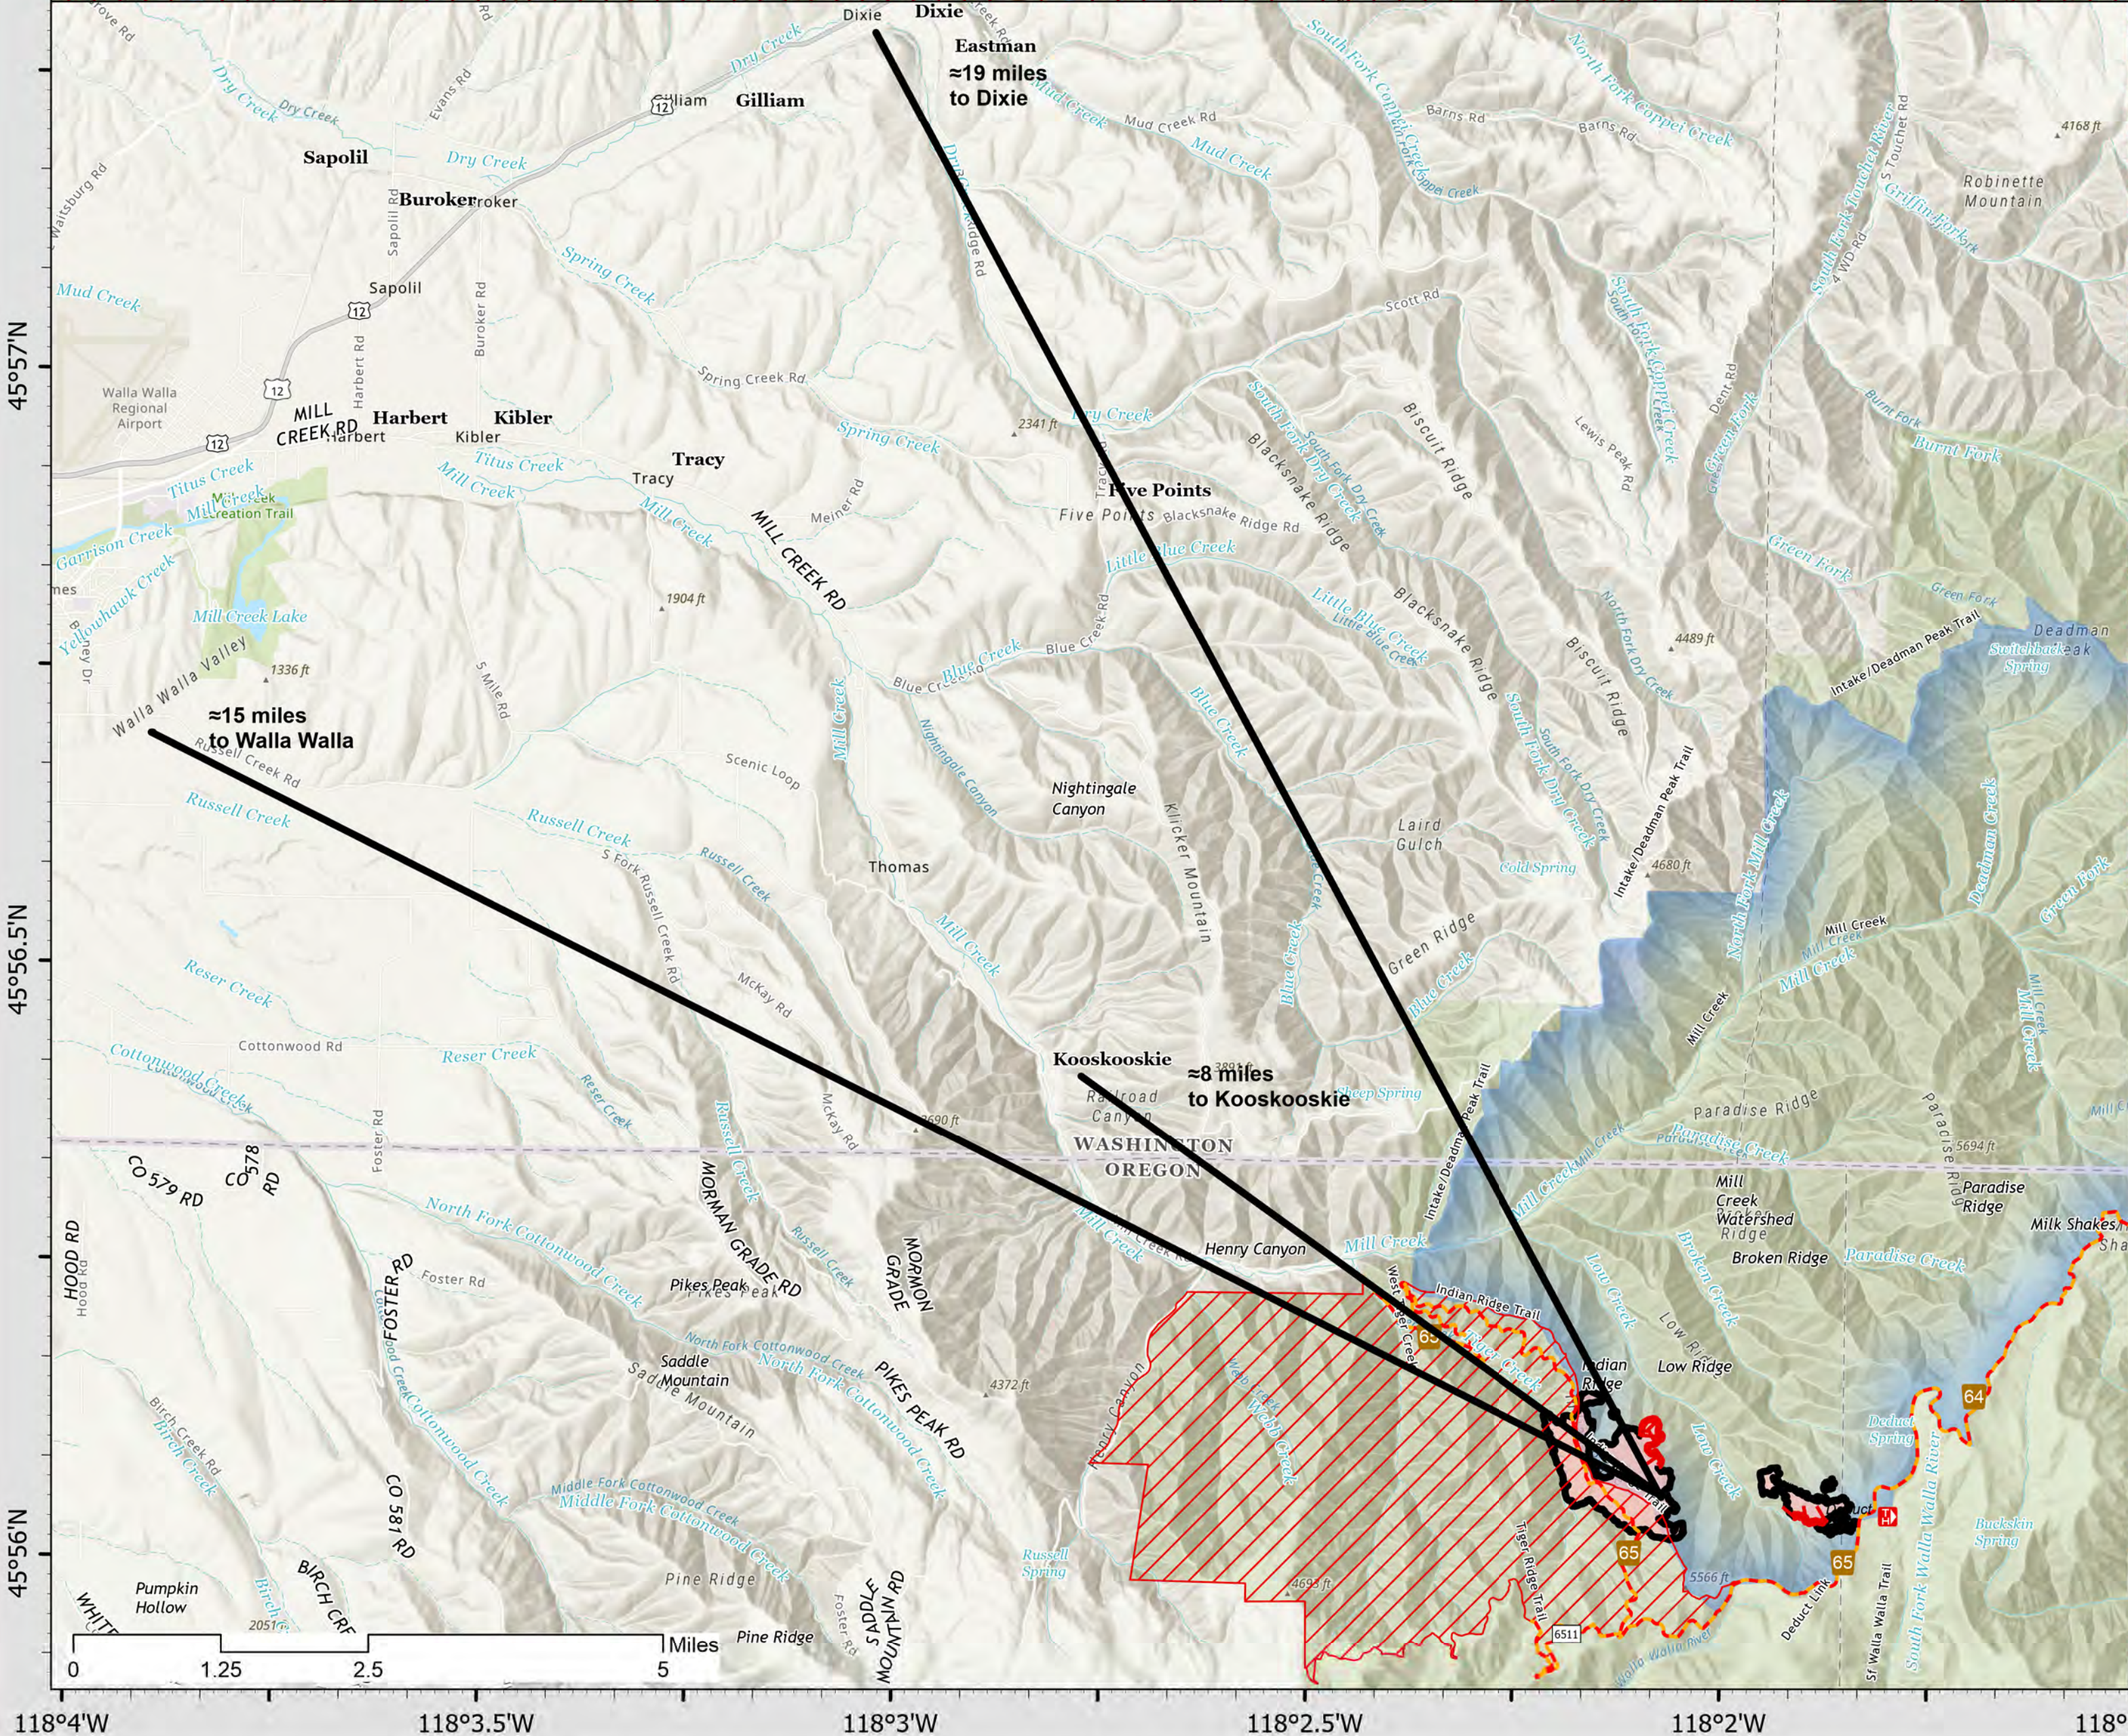

10/15/24

PUBLIC INFORMATION

Tiger Creek

OR-UMF-000830
10/15/24

534 acres
Updated 10/11/24 1739

- Road Closure
- Arterial Road
- Local Road
- Local Road
- 4WD
- Trail
- Contained
- Uncontained
- Wildfire Daily Fire Perimeter
- Mill Creek Municipal Watershed
- Closure Areas