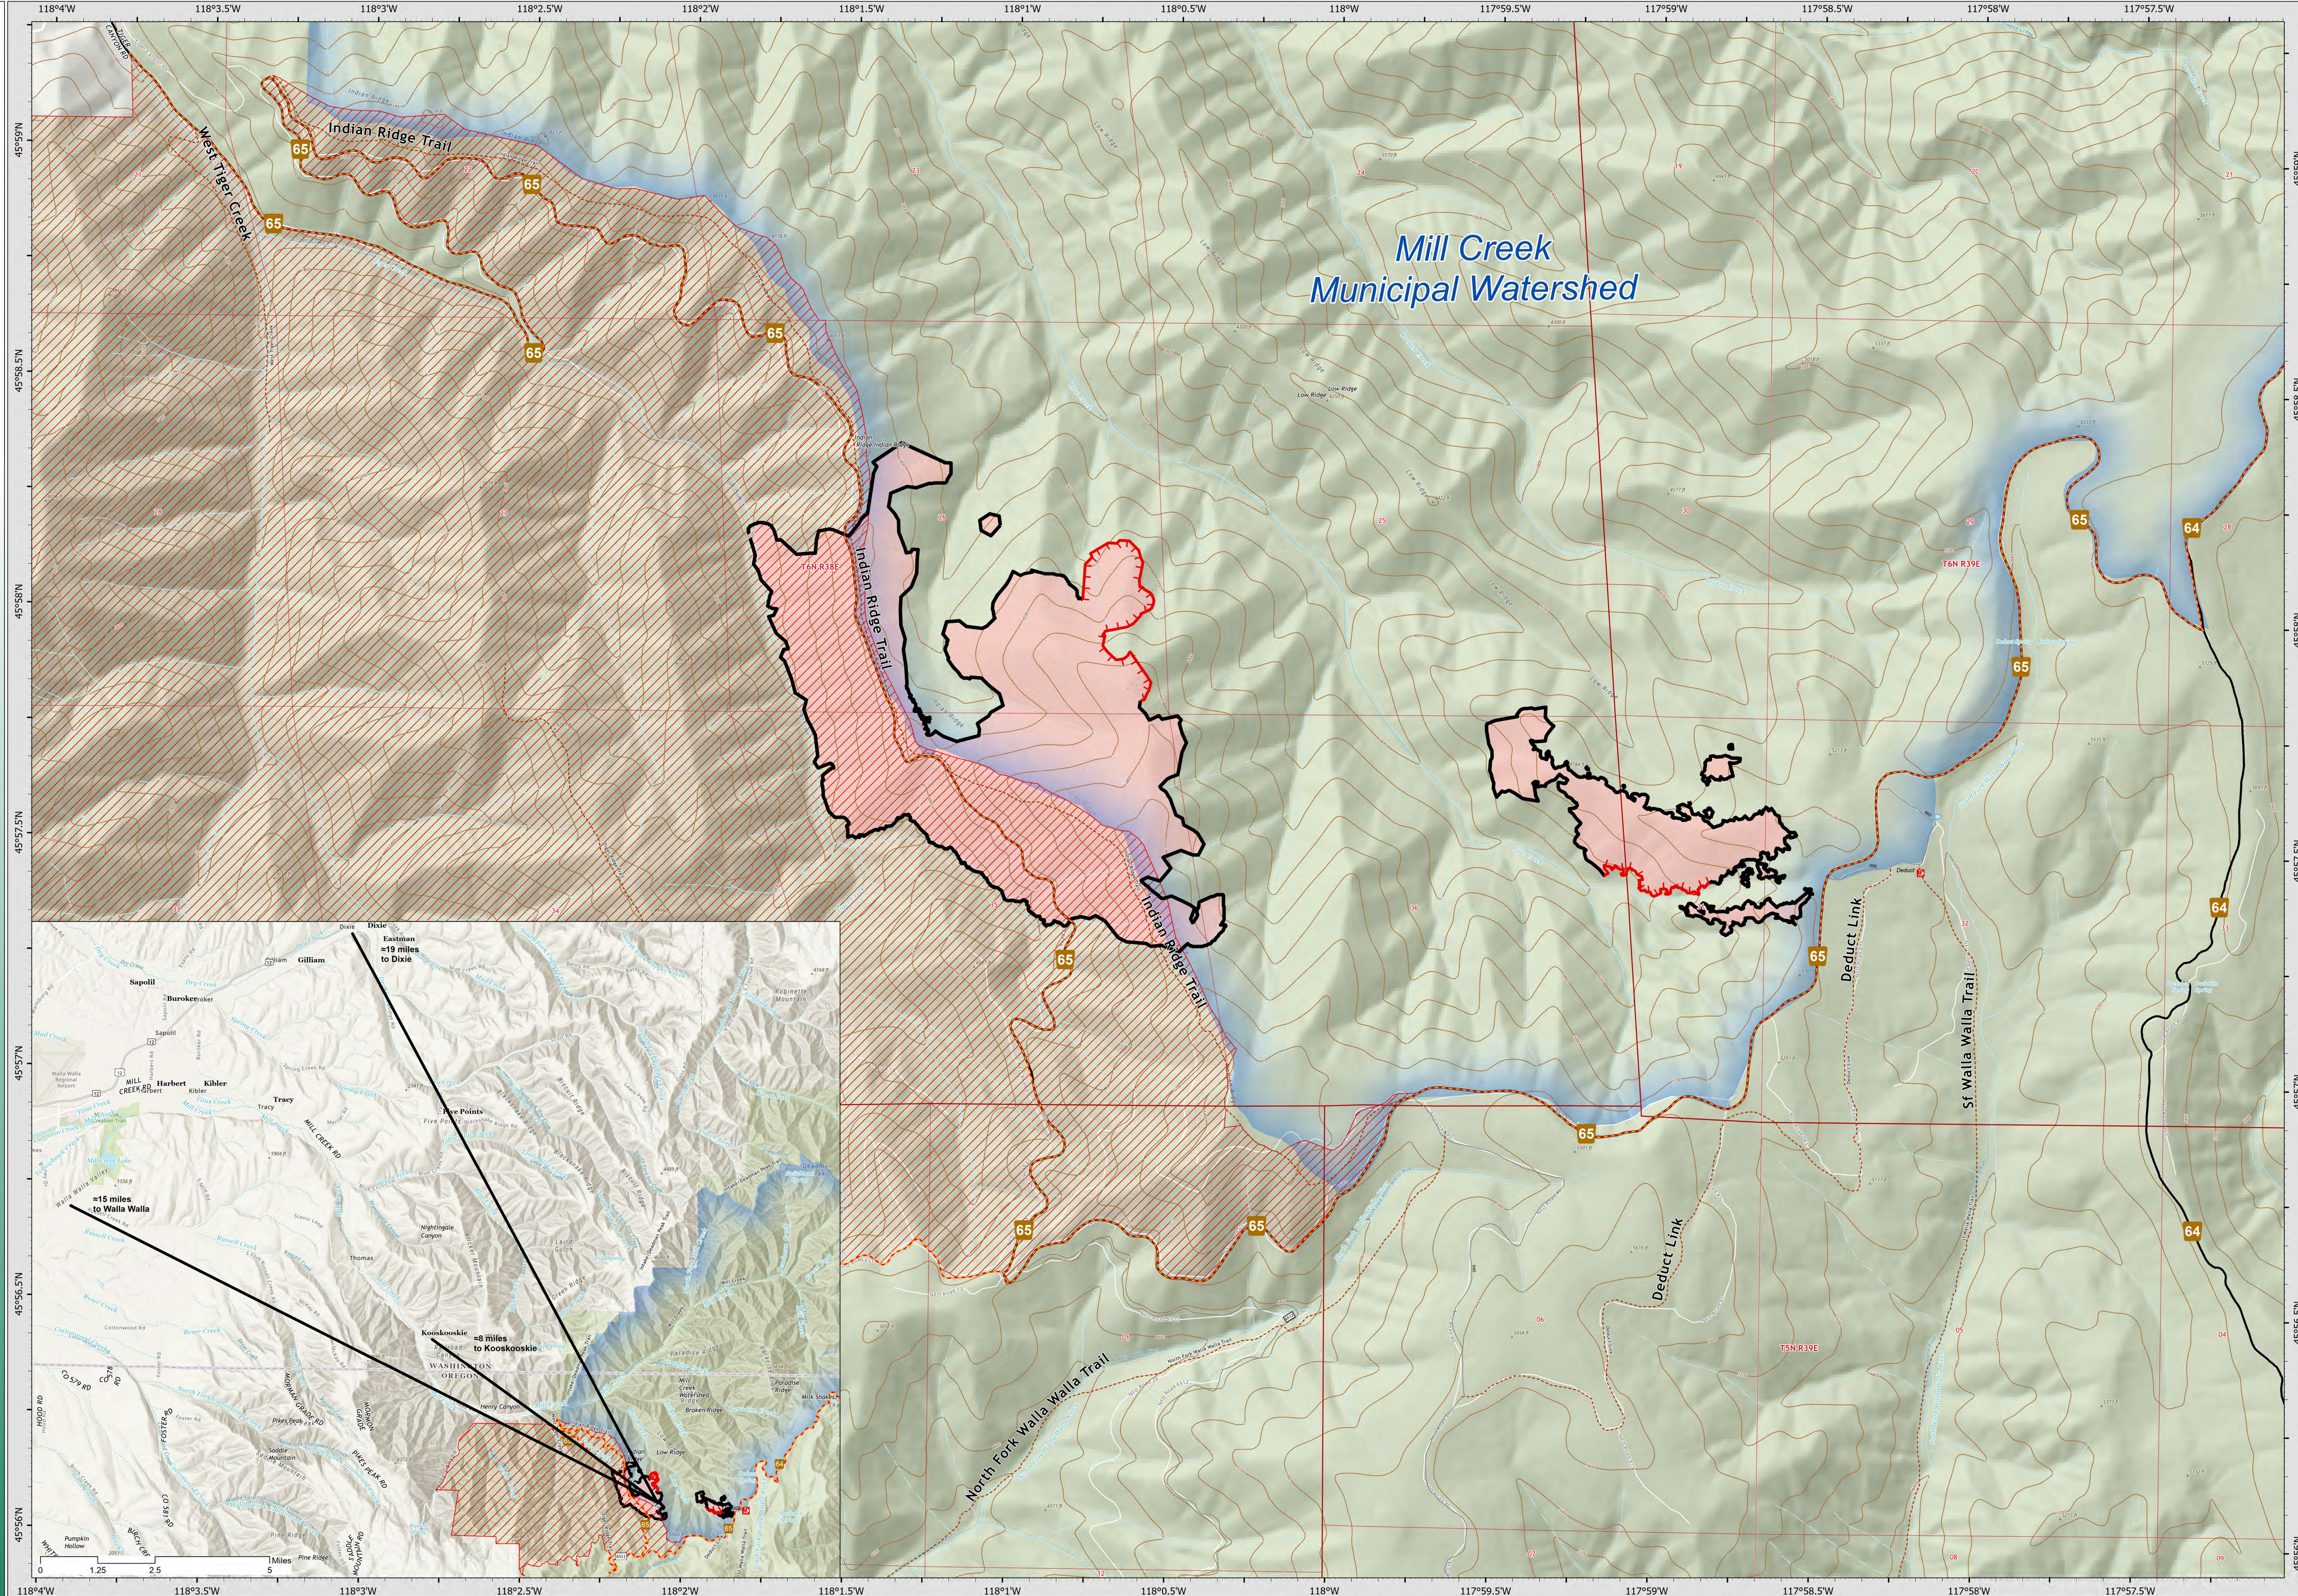

10/15/24

PUBLIC INFORMATION

Tiger Creek

OR-UMF-000830
10/15/24

534 acres
Updated 10/11/24 1739

- Road Closure
- Arterial Road
- Local Road
- Local Road
- 4WD
- Trail
- Contained
- Uncontained
- Wildfire Daily Fire Perimeter
- Mill Creek Municipal Watershed
- Closure Areas