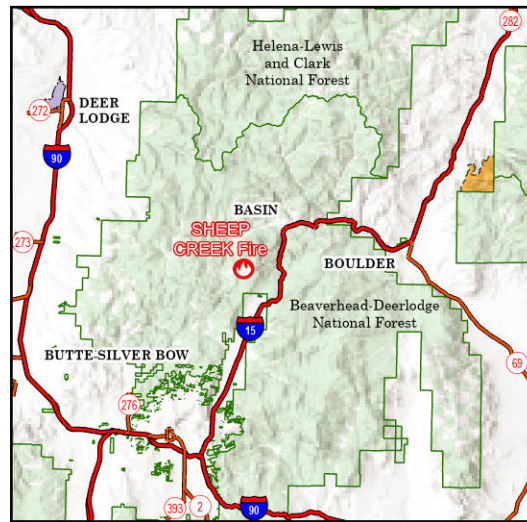

Public Information

Sheep Creek
MT-BDF-246608
10/8/2024

400 acres at 10/5/24 2244

- Closure Area
- Uncontained
- Wildfire Daily Fire Perimeter
- Primary Highway
- Road
- Road, Paved
- Road, Dirt/Gravel
- Road, Paved
- Road, Dirt/Gravel
- Road, high clearance
- Forest Service Land
- Bureau of Land Management Lands

1:52,000 | RIST | 10/7/2024 1940
Perimeter from IR
North American 1983 Datum, Lat/Long Grid