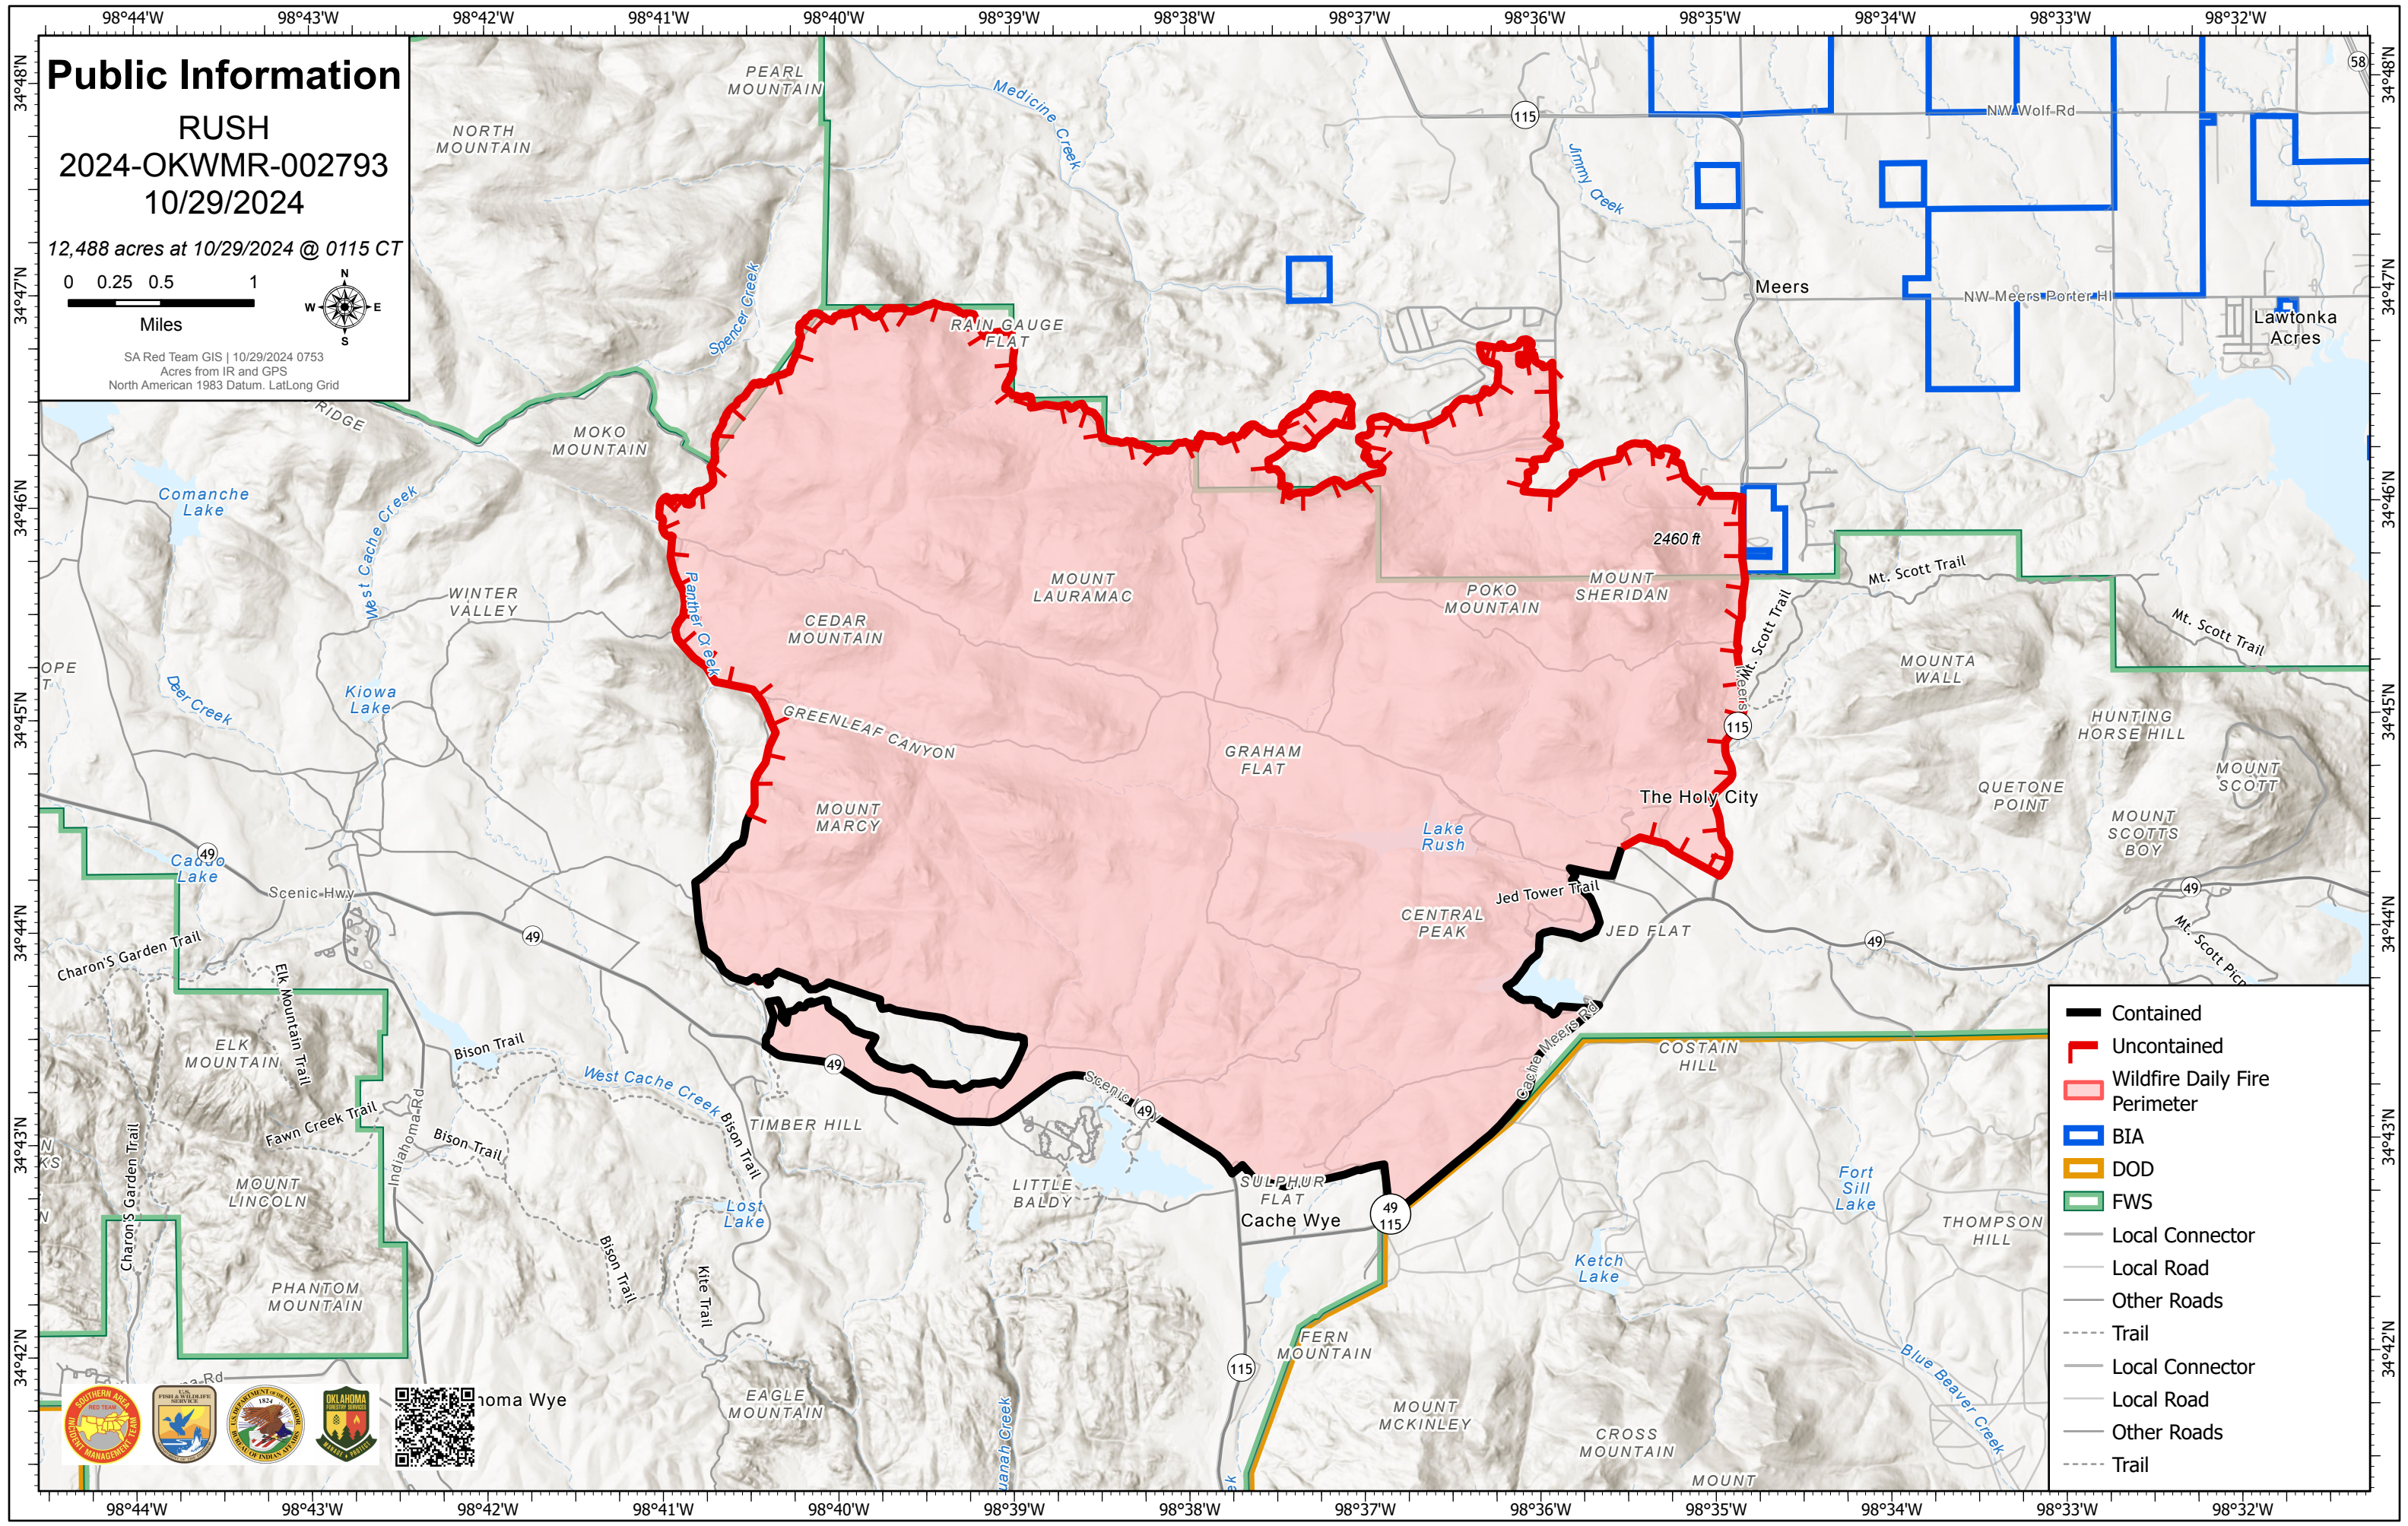

Public Information

RUSH
2024-OKWMR-002793
10/29/2024

12,488 acres at 10/29/2024 @ 0115 CT

SA Red Team GIS | 10/29/2024 0753
Acres from IR and GPS
North American 1983 Datum, LatLong Grid

- Contained
- Uncontained
- Wildfire Daily Fire Perimeter
- BIA
- DOD
- FWS
- Local Connector
- Local Road
- Other Roads
- Trail