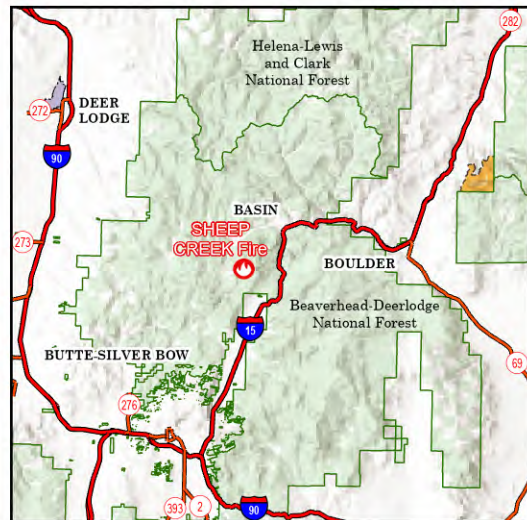

Public Information

Sheep Creek
 MT-BDF-246608
 10/4/2024

316 acres at 10/2/24 1323

-  Uncontained
-  Wildfire Daily Fire Perimeter
-  Primary Highway
-  Road
-  Road, Paved
-  Road, Dirt/Gravel
-  Road, Paved
-  Road, Dirt/Gravel
-  Road, high clearance
-  Forest Service Land
-  Bureau of Land Management Lands

1:52,000 | RIST | 10/3/2024 2259
 Perimeter from IR
 North American 1983 Datum, LatLong Grid