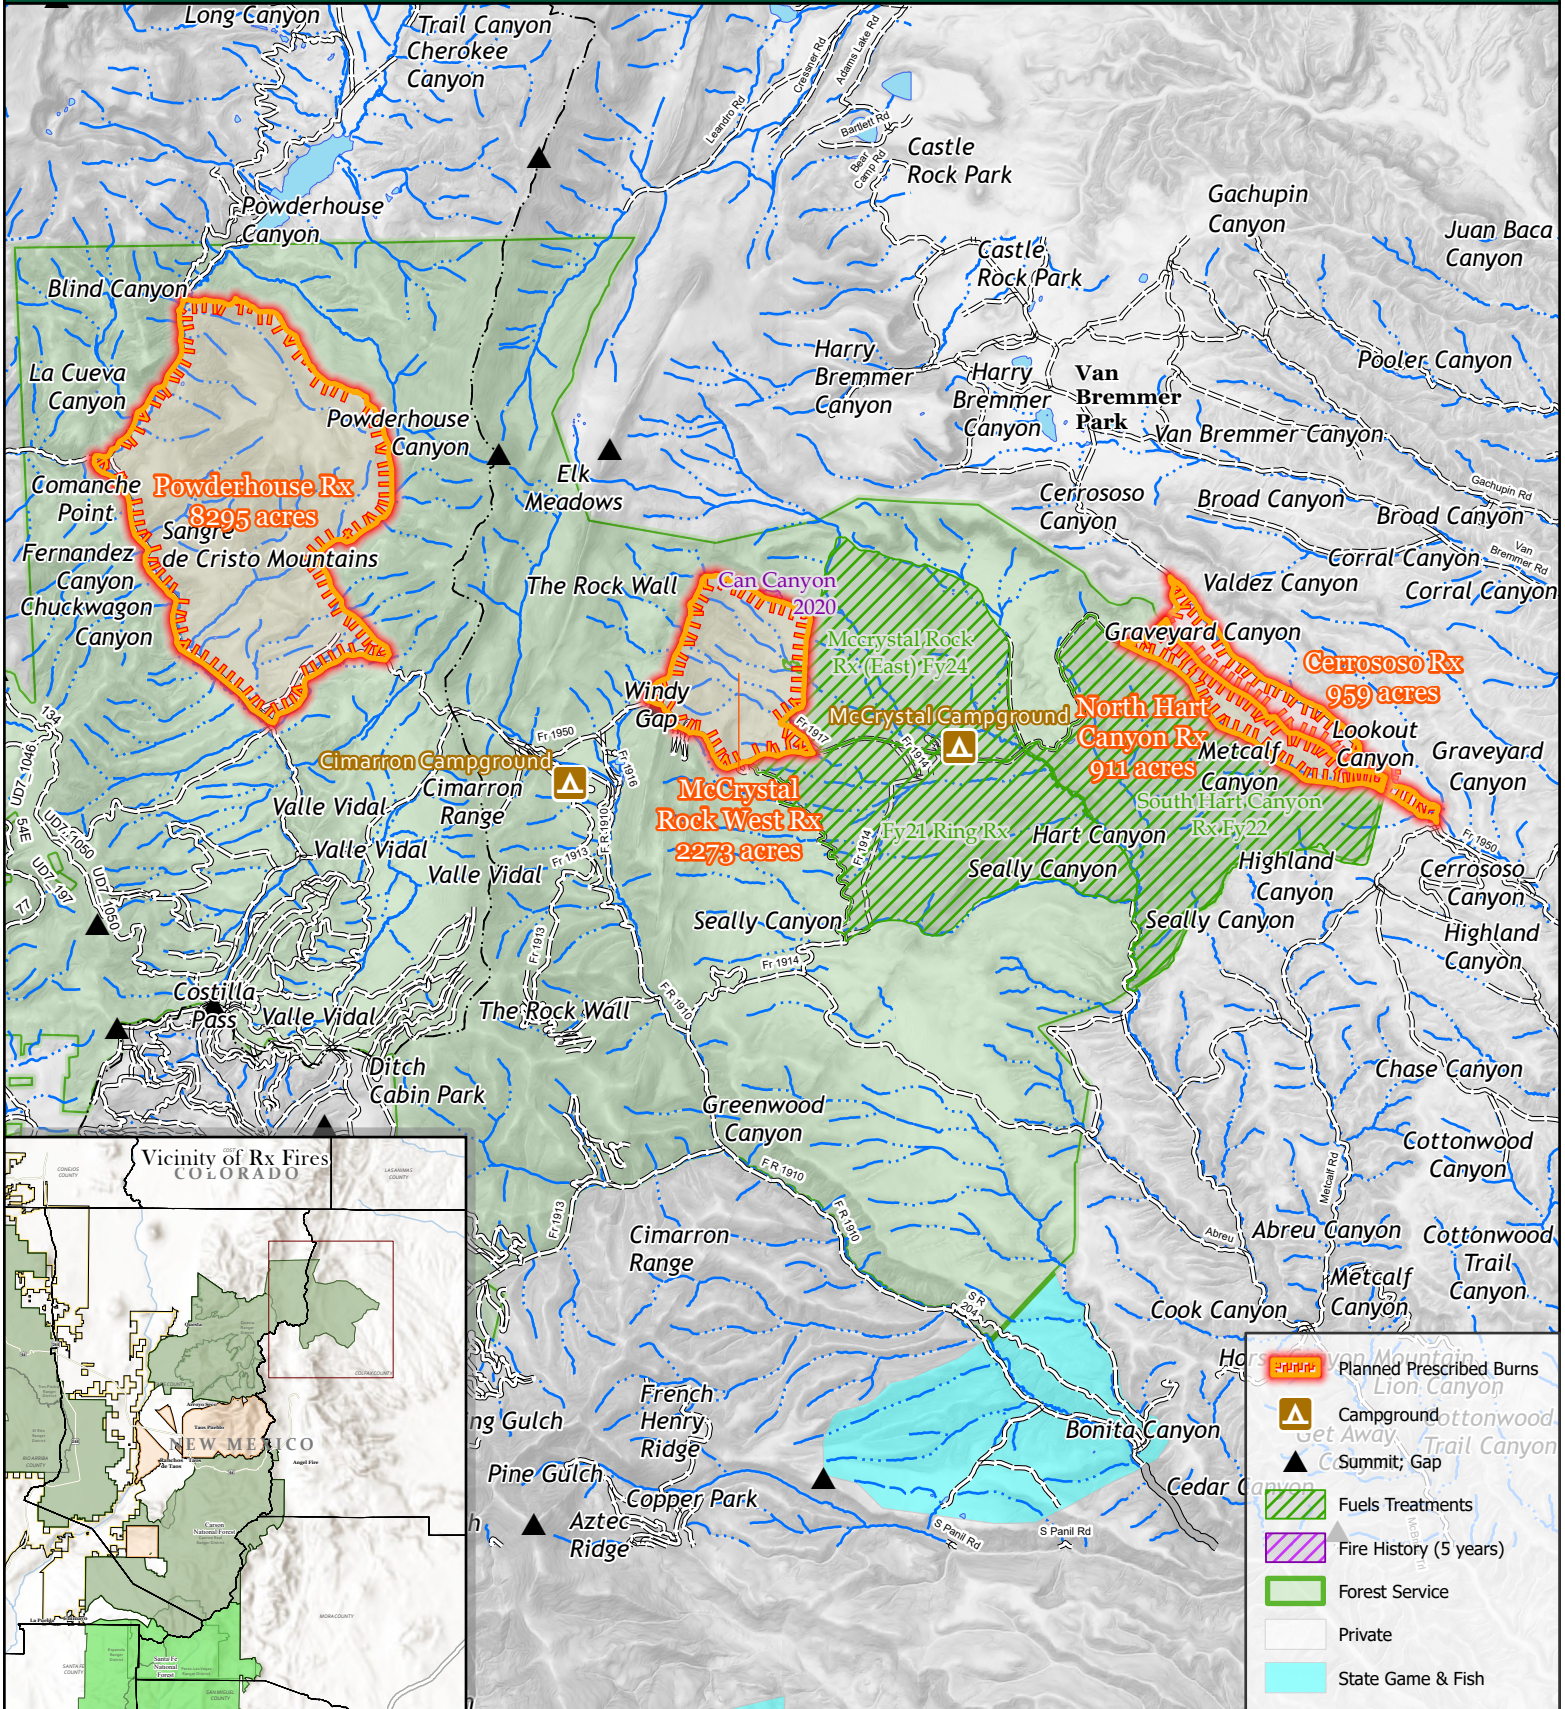

Valle Vidal Prescribed Fires

9/27/2024

This product is reproduced from geospatial information prepared by the USDA Forest Service. Geospatial information and GIS product accuracy may vary. Using GIS products for purposes other than those for which they were created may yield inaccurate or misleading results. USDA Forest Service reserves the right to correct, update, modify or replace GIS products without notification.