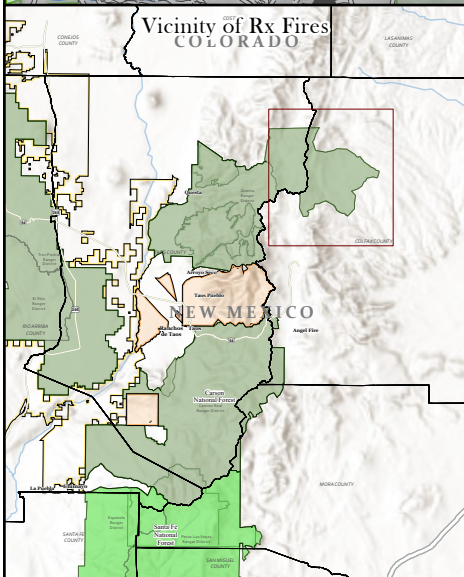

Valle Vidal Prescribed Fires

9/27/2024

This product is reproduced from geospatial information prepared by the USDA Forest Service. Geospatial information and GIS product accuracy may vary. Using GIS products for purposes other than those for which they were created may yield inaccurate or misleading results. USDA Forest Service reserves the right to correct, update, modify or replace GIS products without notification.