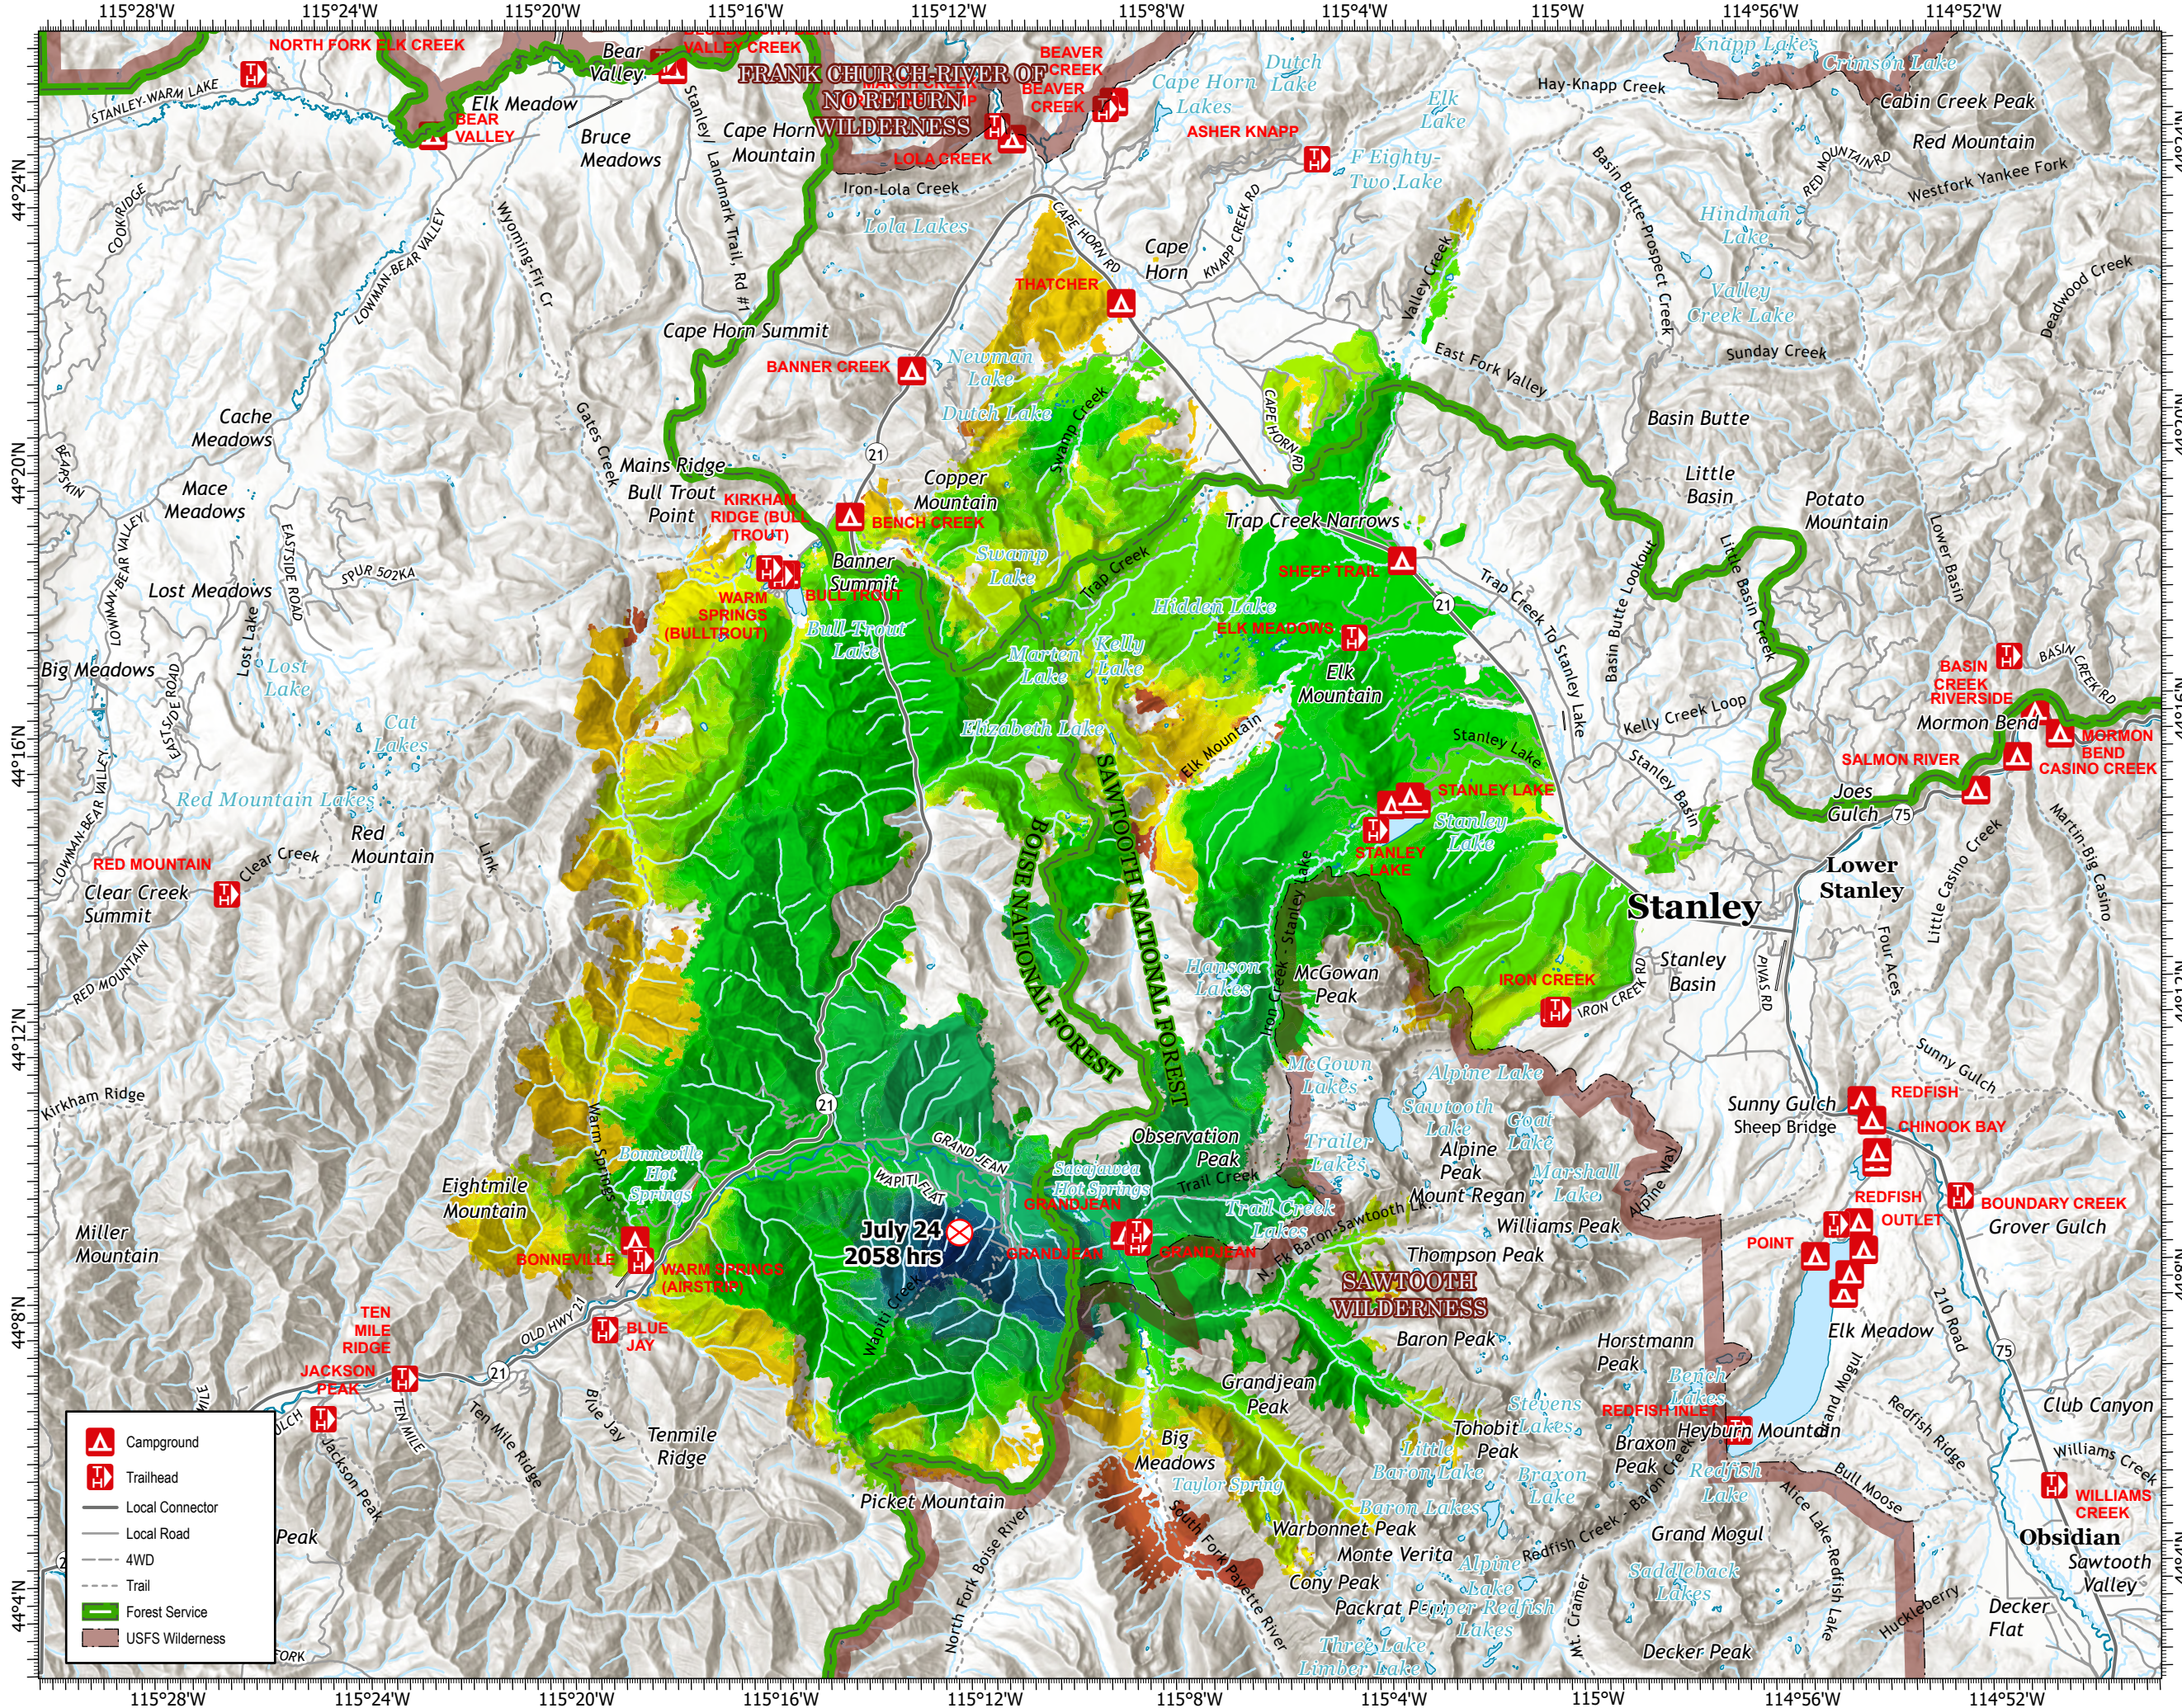

1:163,143 | GB Team 4 | 10/8/2024 2132
Acres from IR and GPS
North American 1983 Datum, LatLong Grid

July 24
2058 hrs