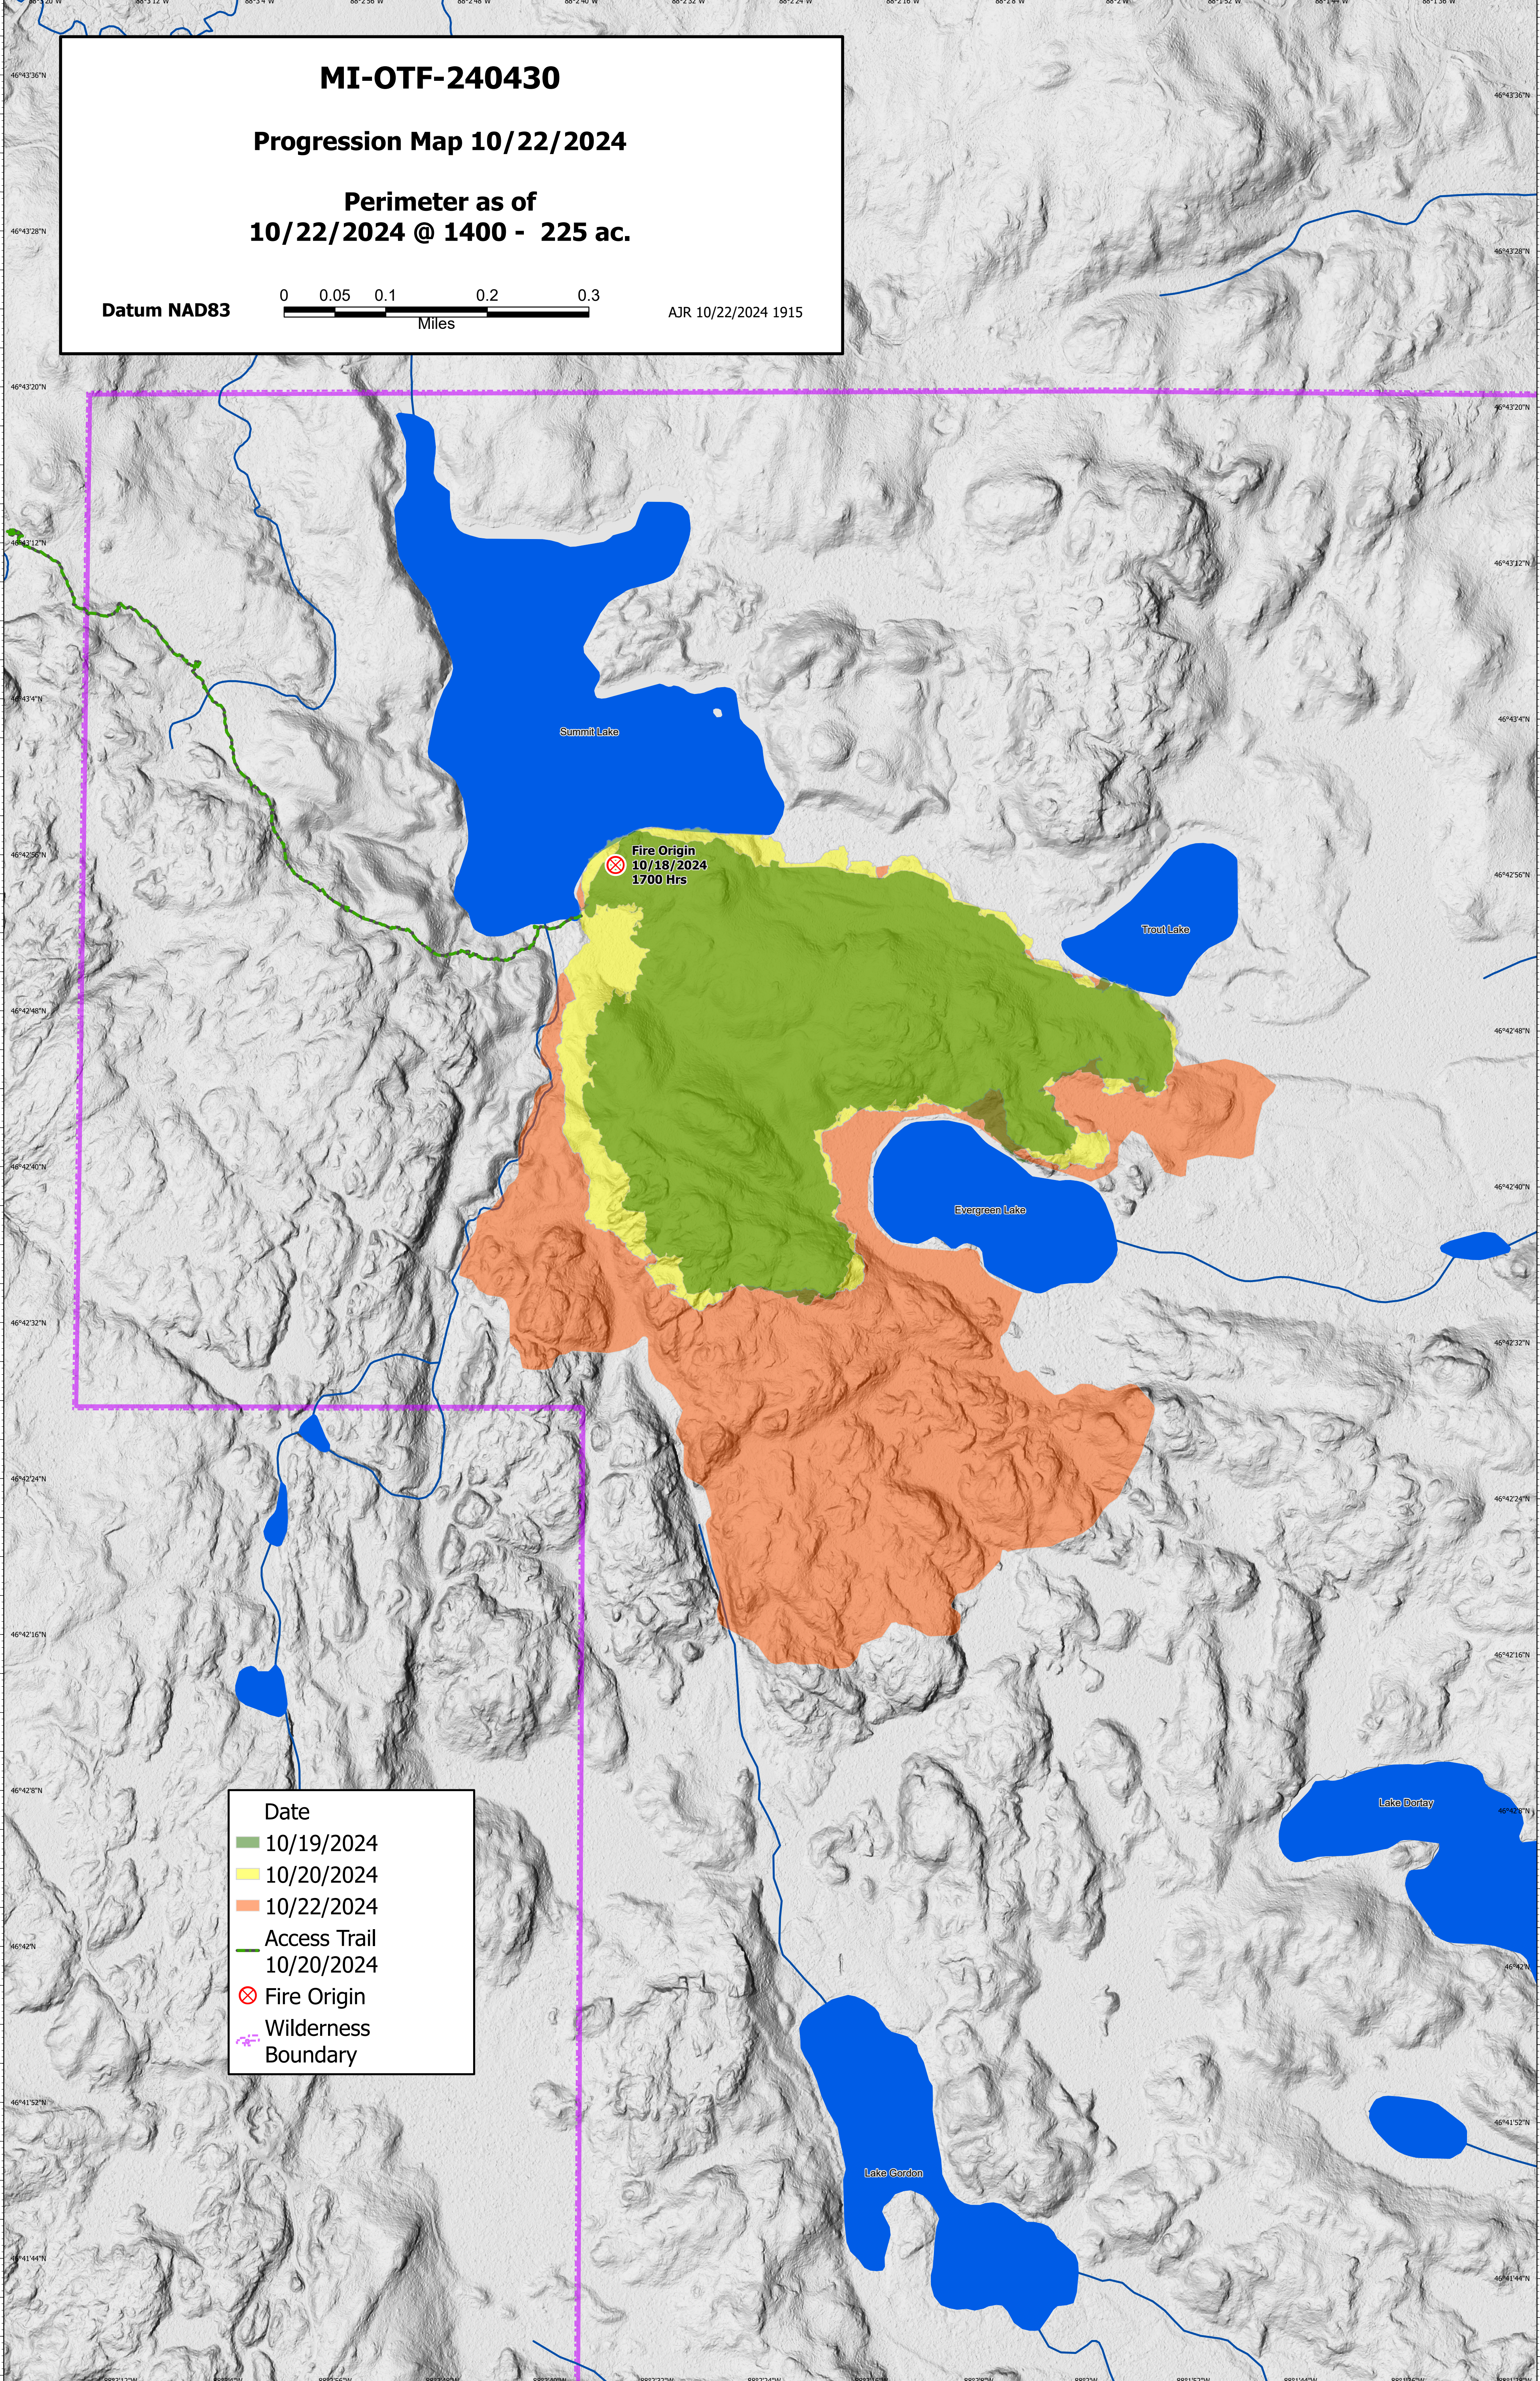

MI-OTF-240430

Progression Map 10/22/2024

Perimeter as of
10/22/2024 @ 1400 - 225 ac.

Datum NAD83

AJR 10/22/2024 1915

Date	
	10/19/2024
	10/20/2024
	10/22/2024
	Access Trail 10/20/2024
	Fire Origin
	Wilderness Boundary