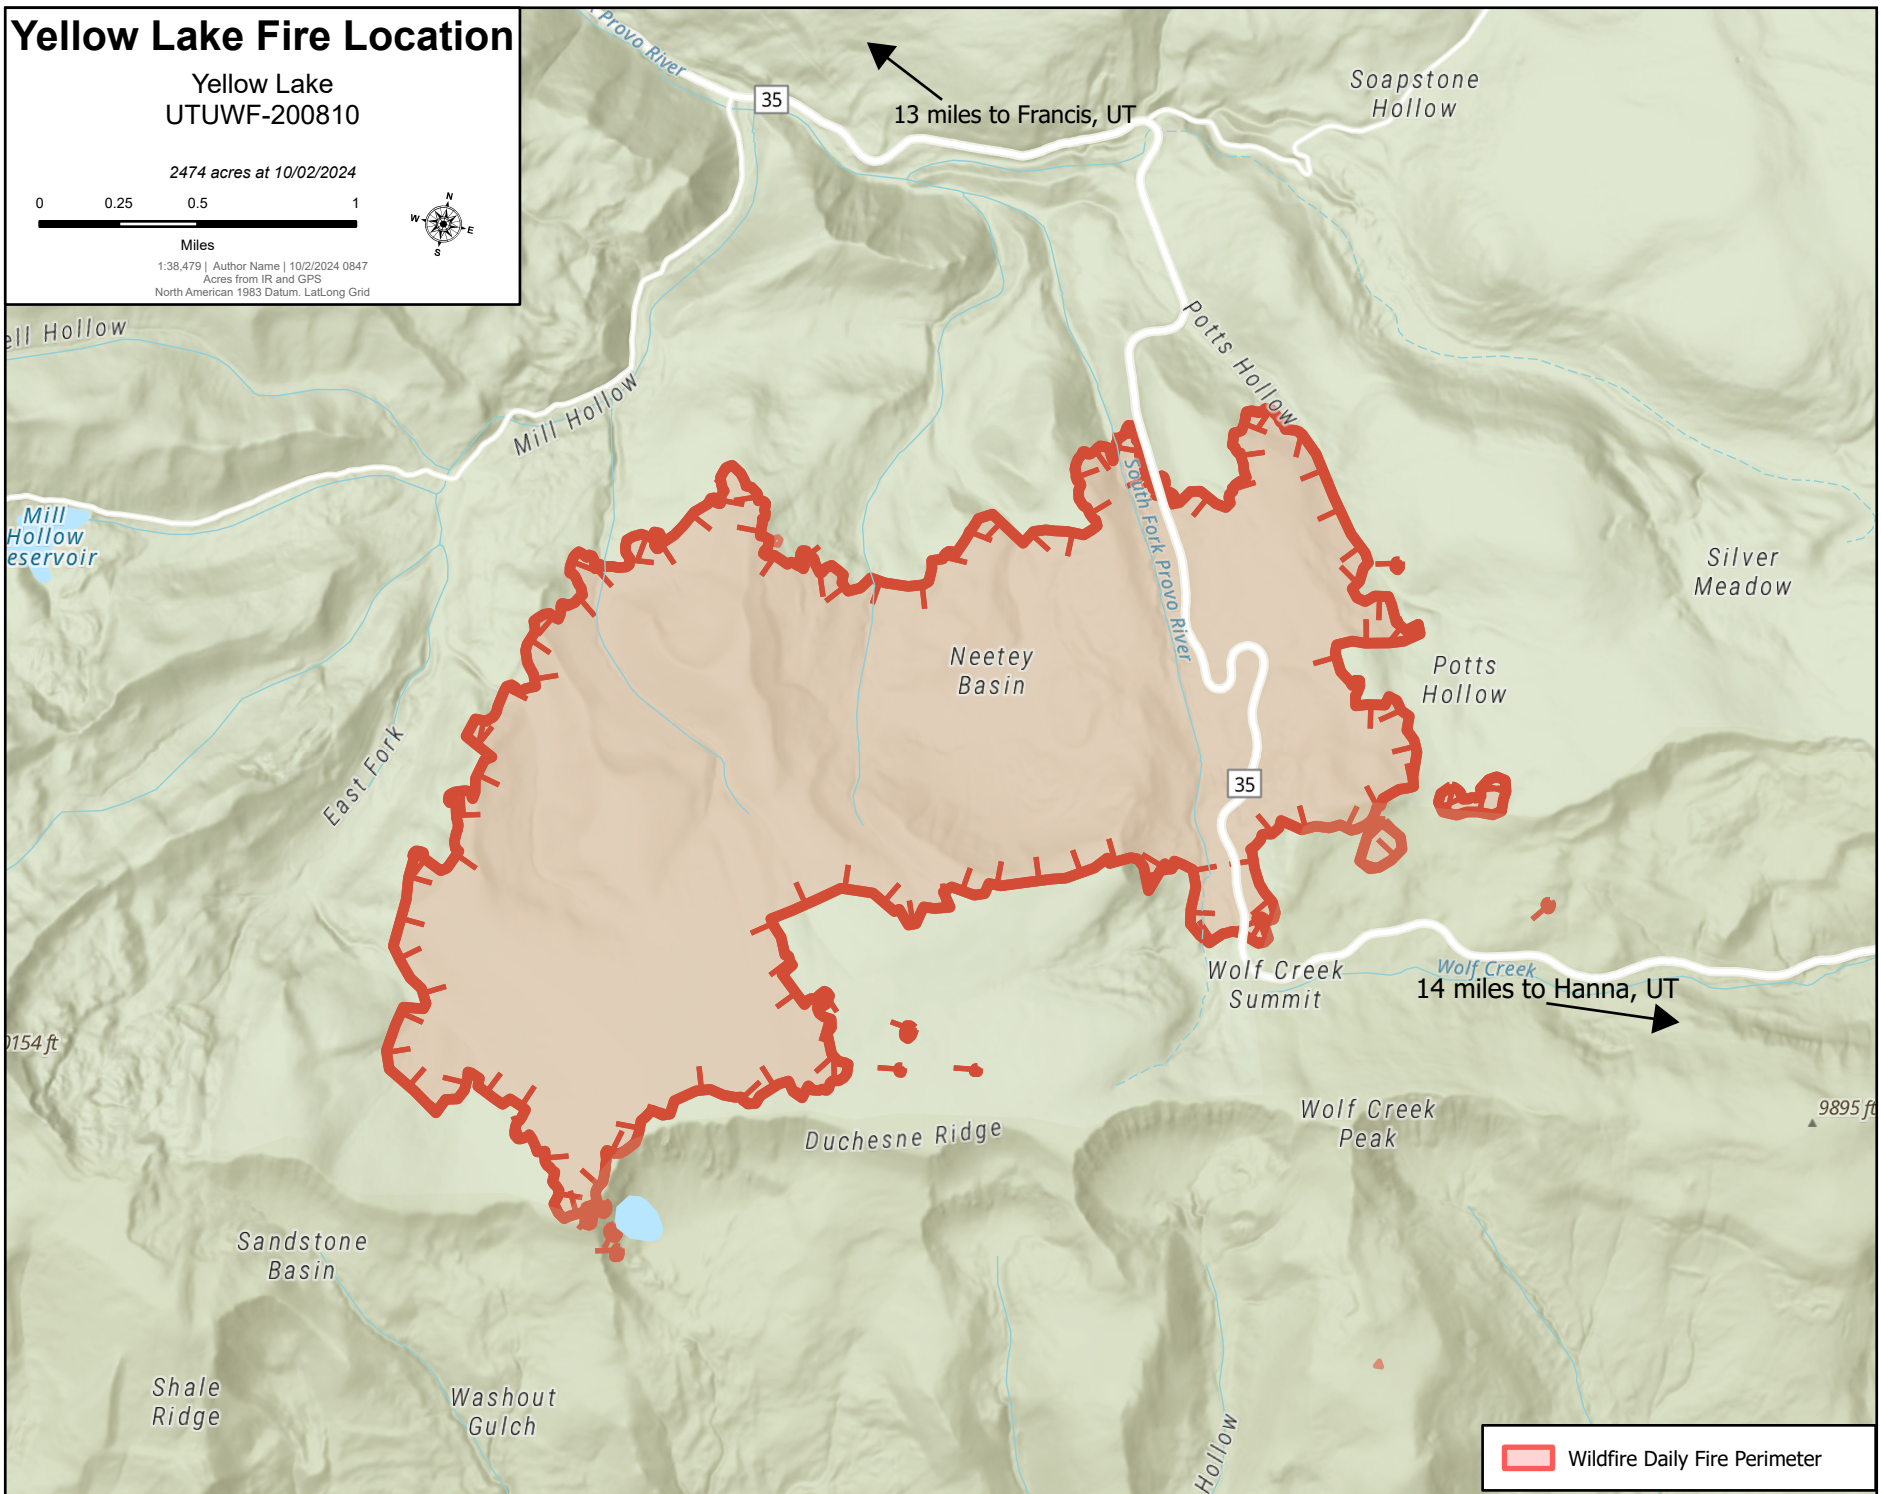

Yellow Lake Fire Location

Yellow Lake
UTUWF-200810

2474 acres at 10/02/2024

Miles
1:38,479 | Author Name | 10/2/2024 0847
Acres from IR and GPS
North American 1983 Datum, Lat,Long Grid

13 miles to Francis, UT

14 miles to Hanna, UT

Wildfire Daily Fire Perimeter