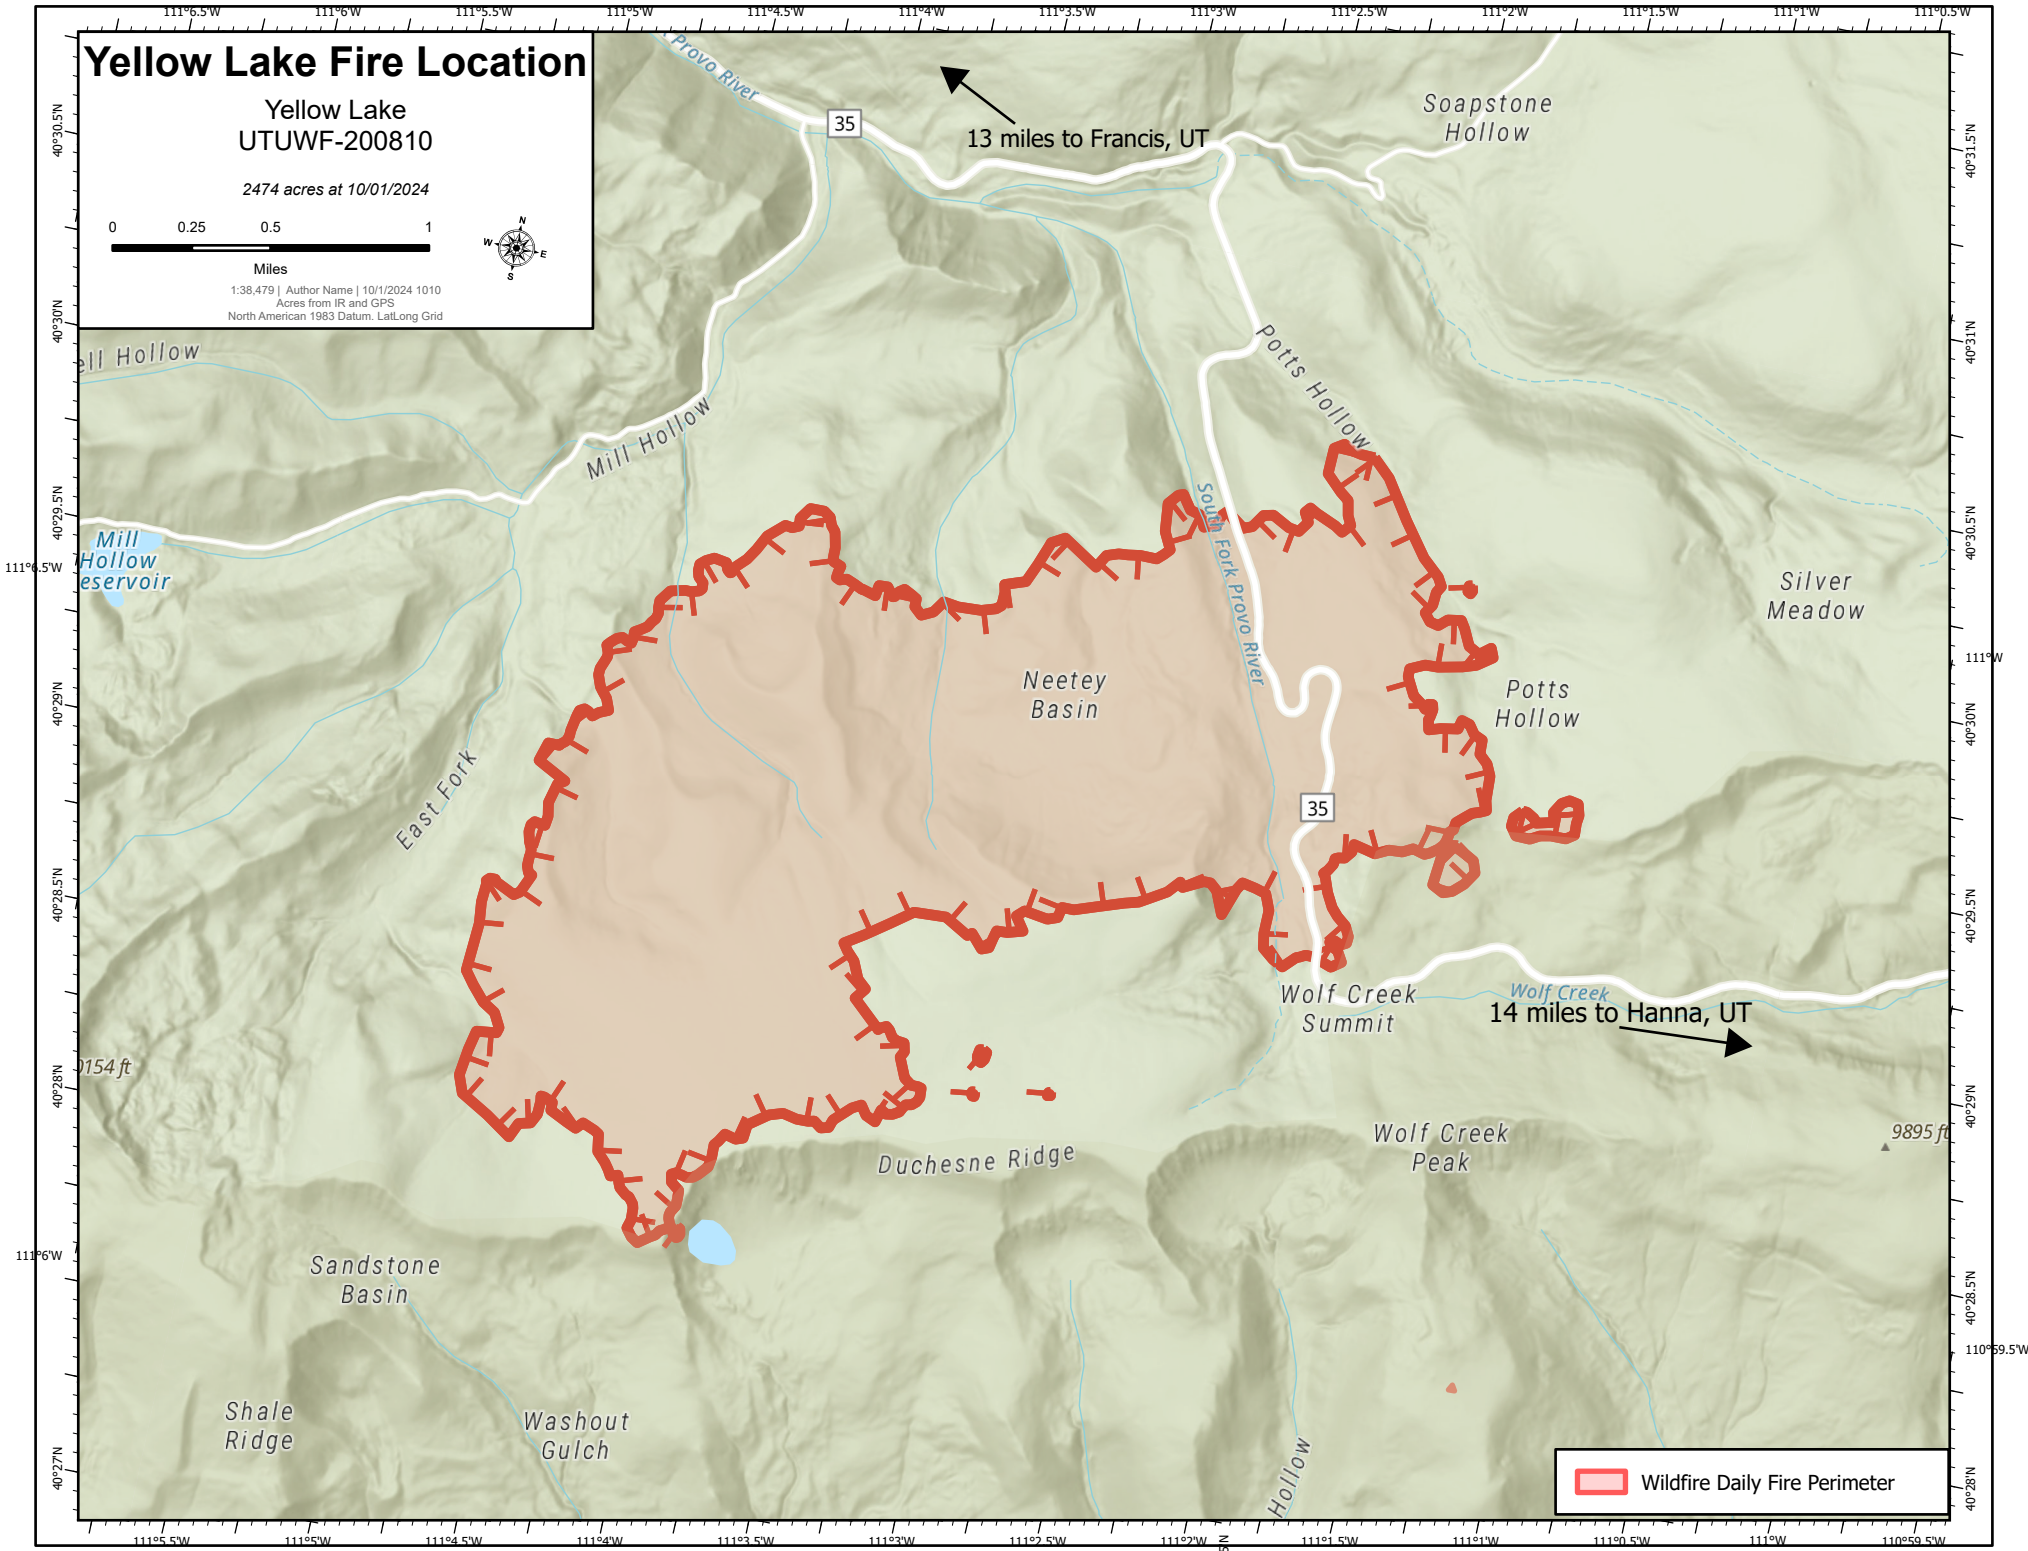

Yellow Lake Fire Location

Yellow Lake
UTUWF-200810

2474 acres at 10/01/2024

Wildfire Daily Fire Perimeter