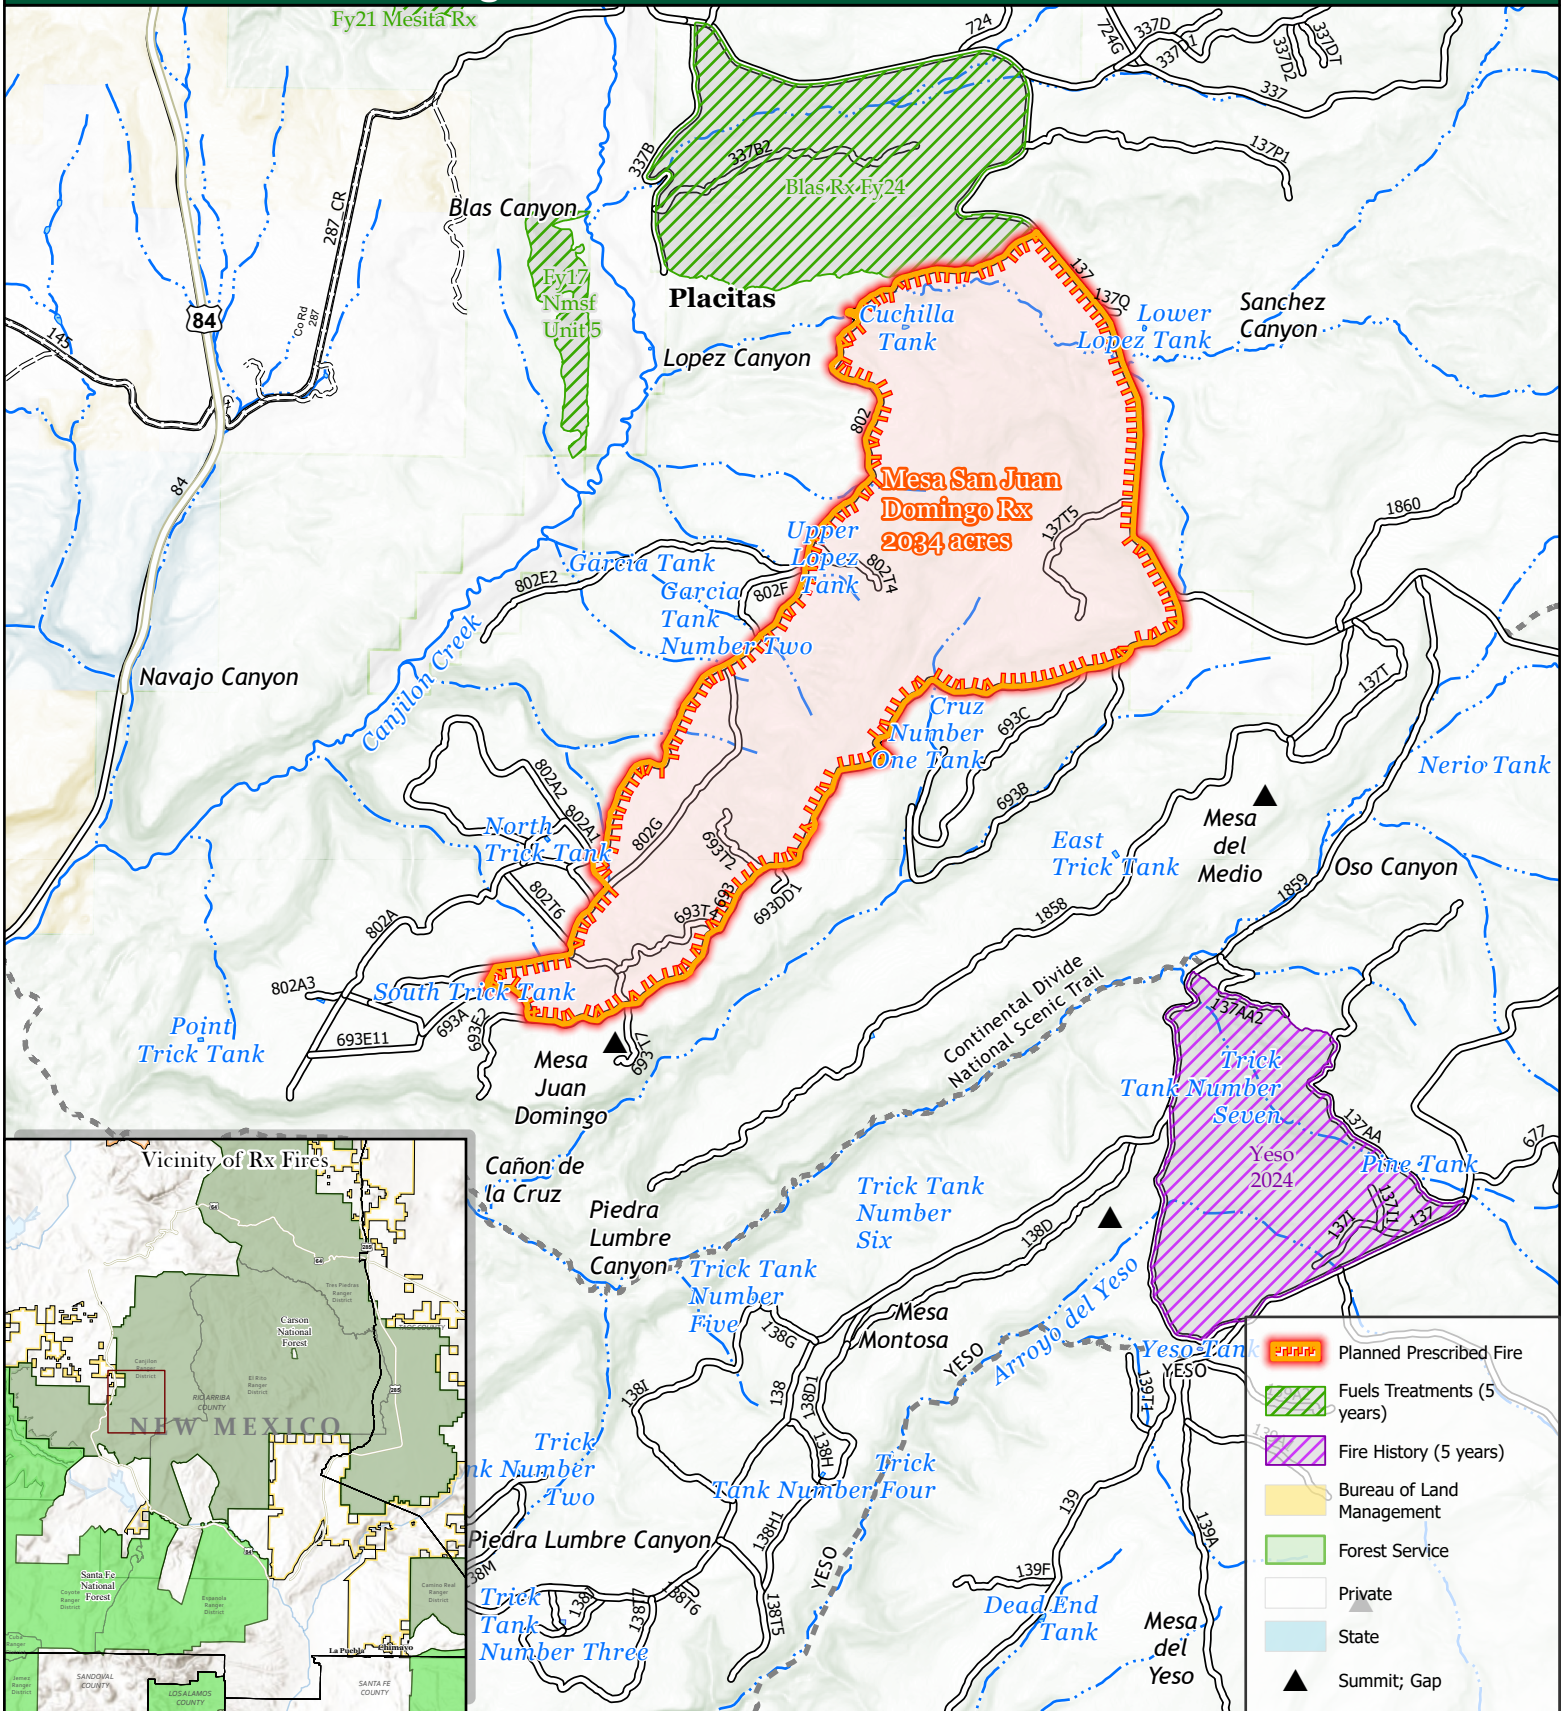

Mesa San Juan Domingo Prescribed Fire

9/30/2024

This product is reproduced from geospatial information prepared by the USDA Forest Service. Geospatial information and GIS product accuracy may vary. Using GIS products for purposes other than those for which they were created may yield inaccurate or misleading results. USDA Forest Service reserves the right to correct, update, modify or replace GIS products without notification.