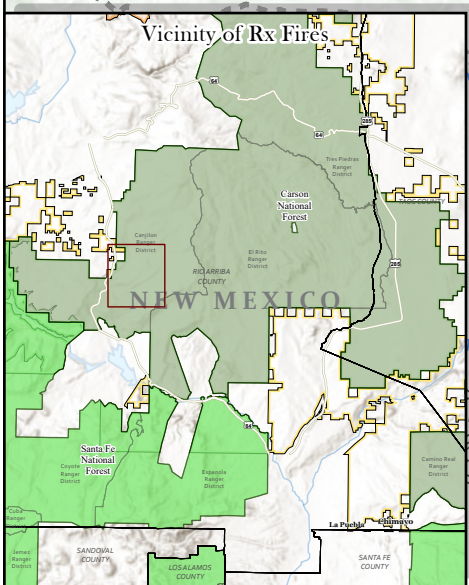

Mesa San Juan Domingo Prescribed Fire

9/30/2024

This product is reproduced from geospatial information prepared by the USDA Forest Service. Geospatial information and GIS product accuracy may vary. Using GIS products for purposes other than those for which they were created may yield inaccurate or misleading results. USDA Forest Service reserves the right to correct, update, modify or replace GIS products without notification.