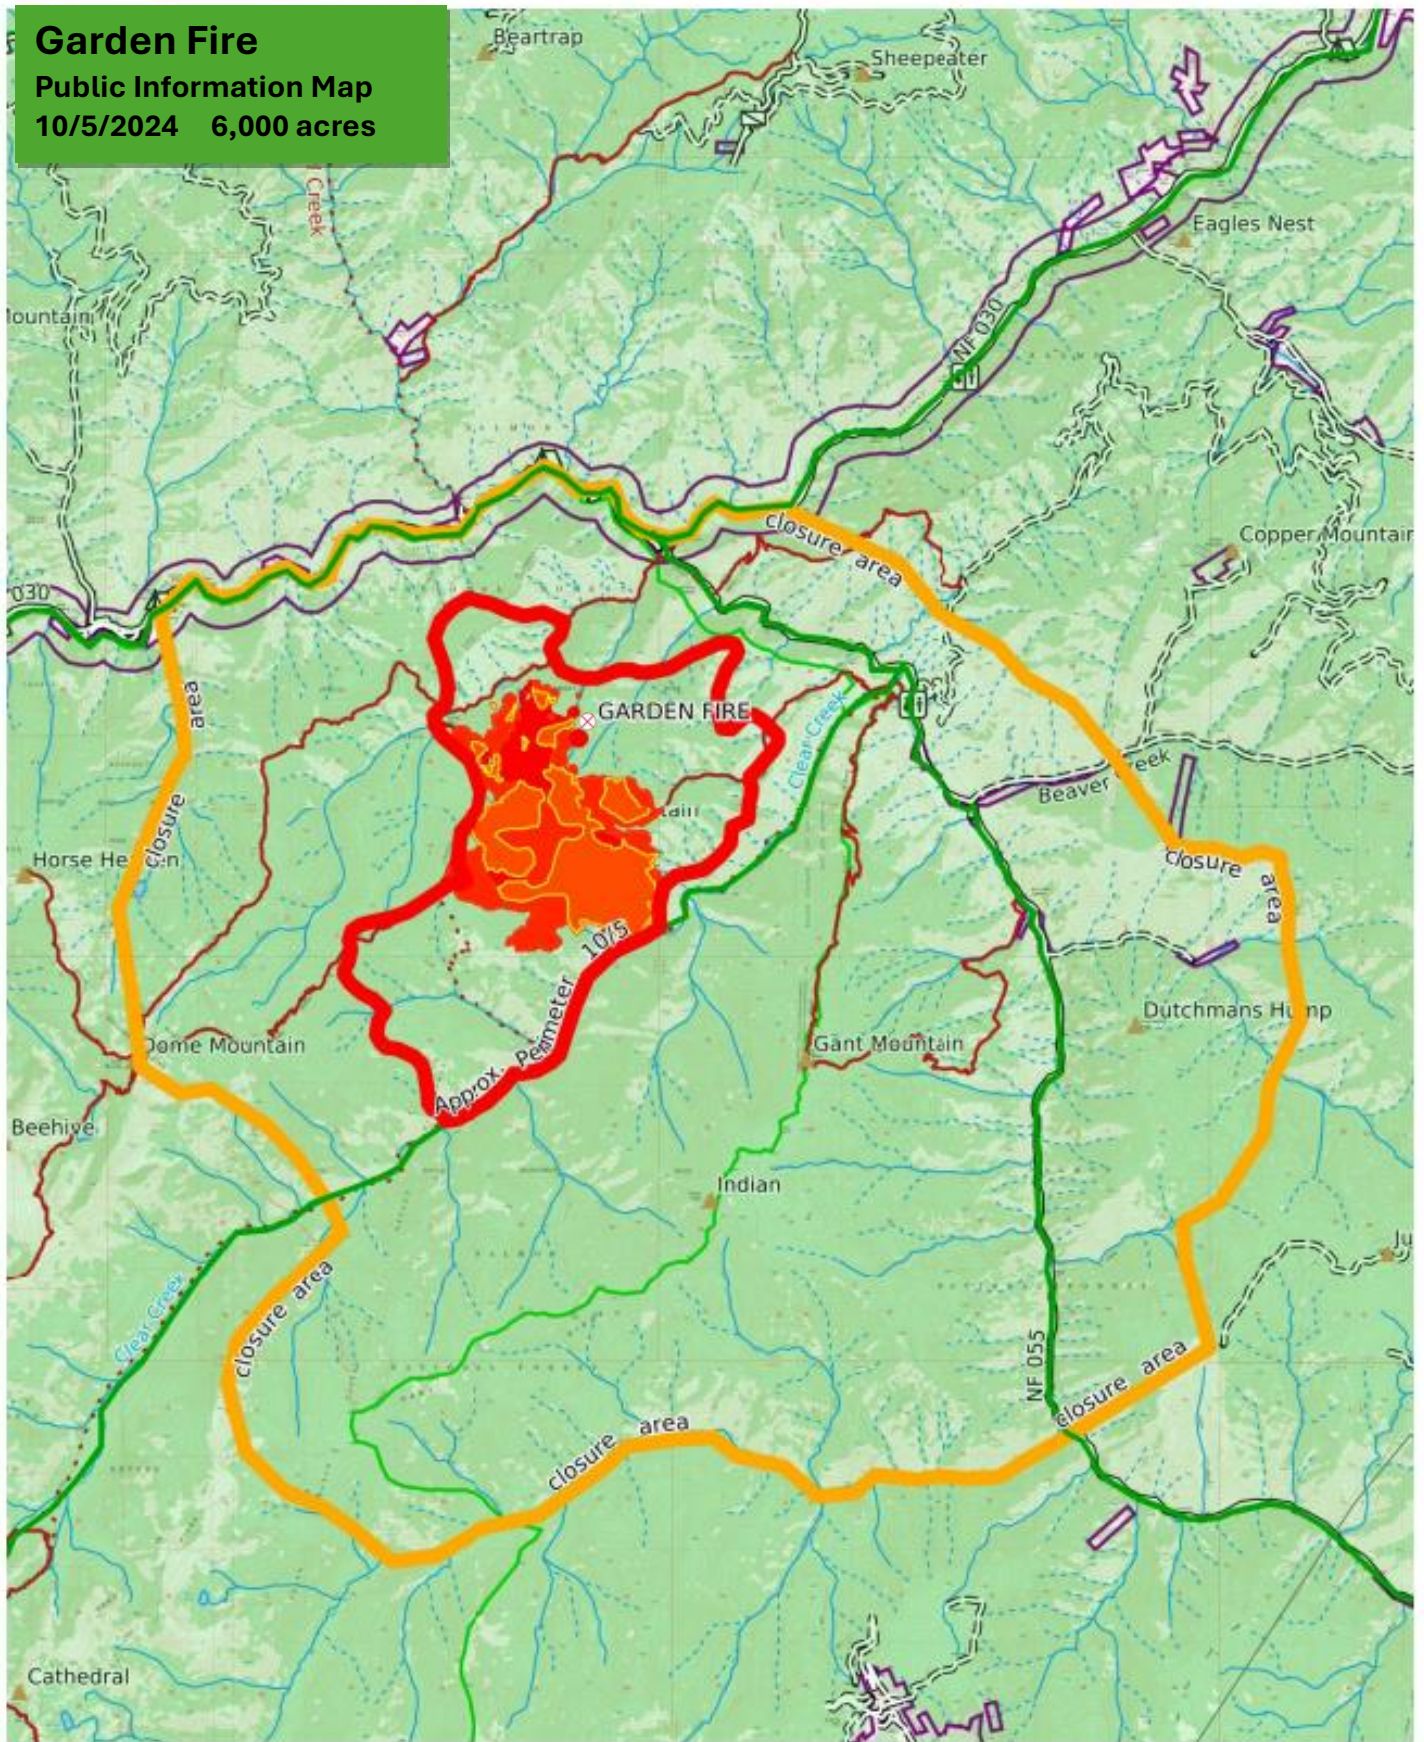

Garden Fire
Public Information Map
10/5/2024 6,000 acres

Legend

- ⊗ Fire Origin 2024
- Fire Perimeter
- Closure Area