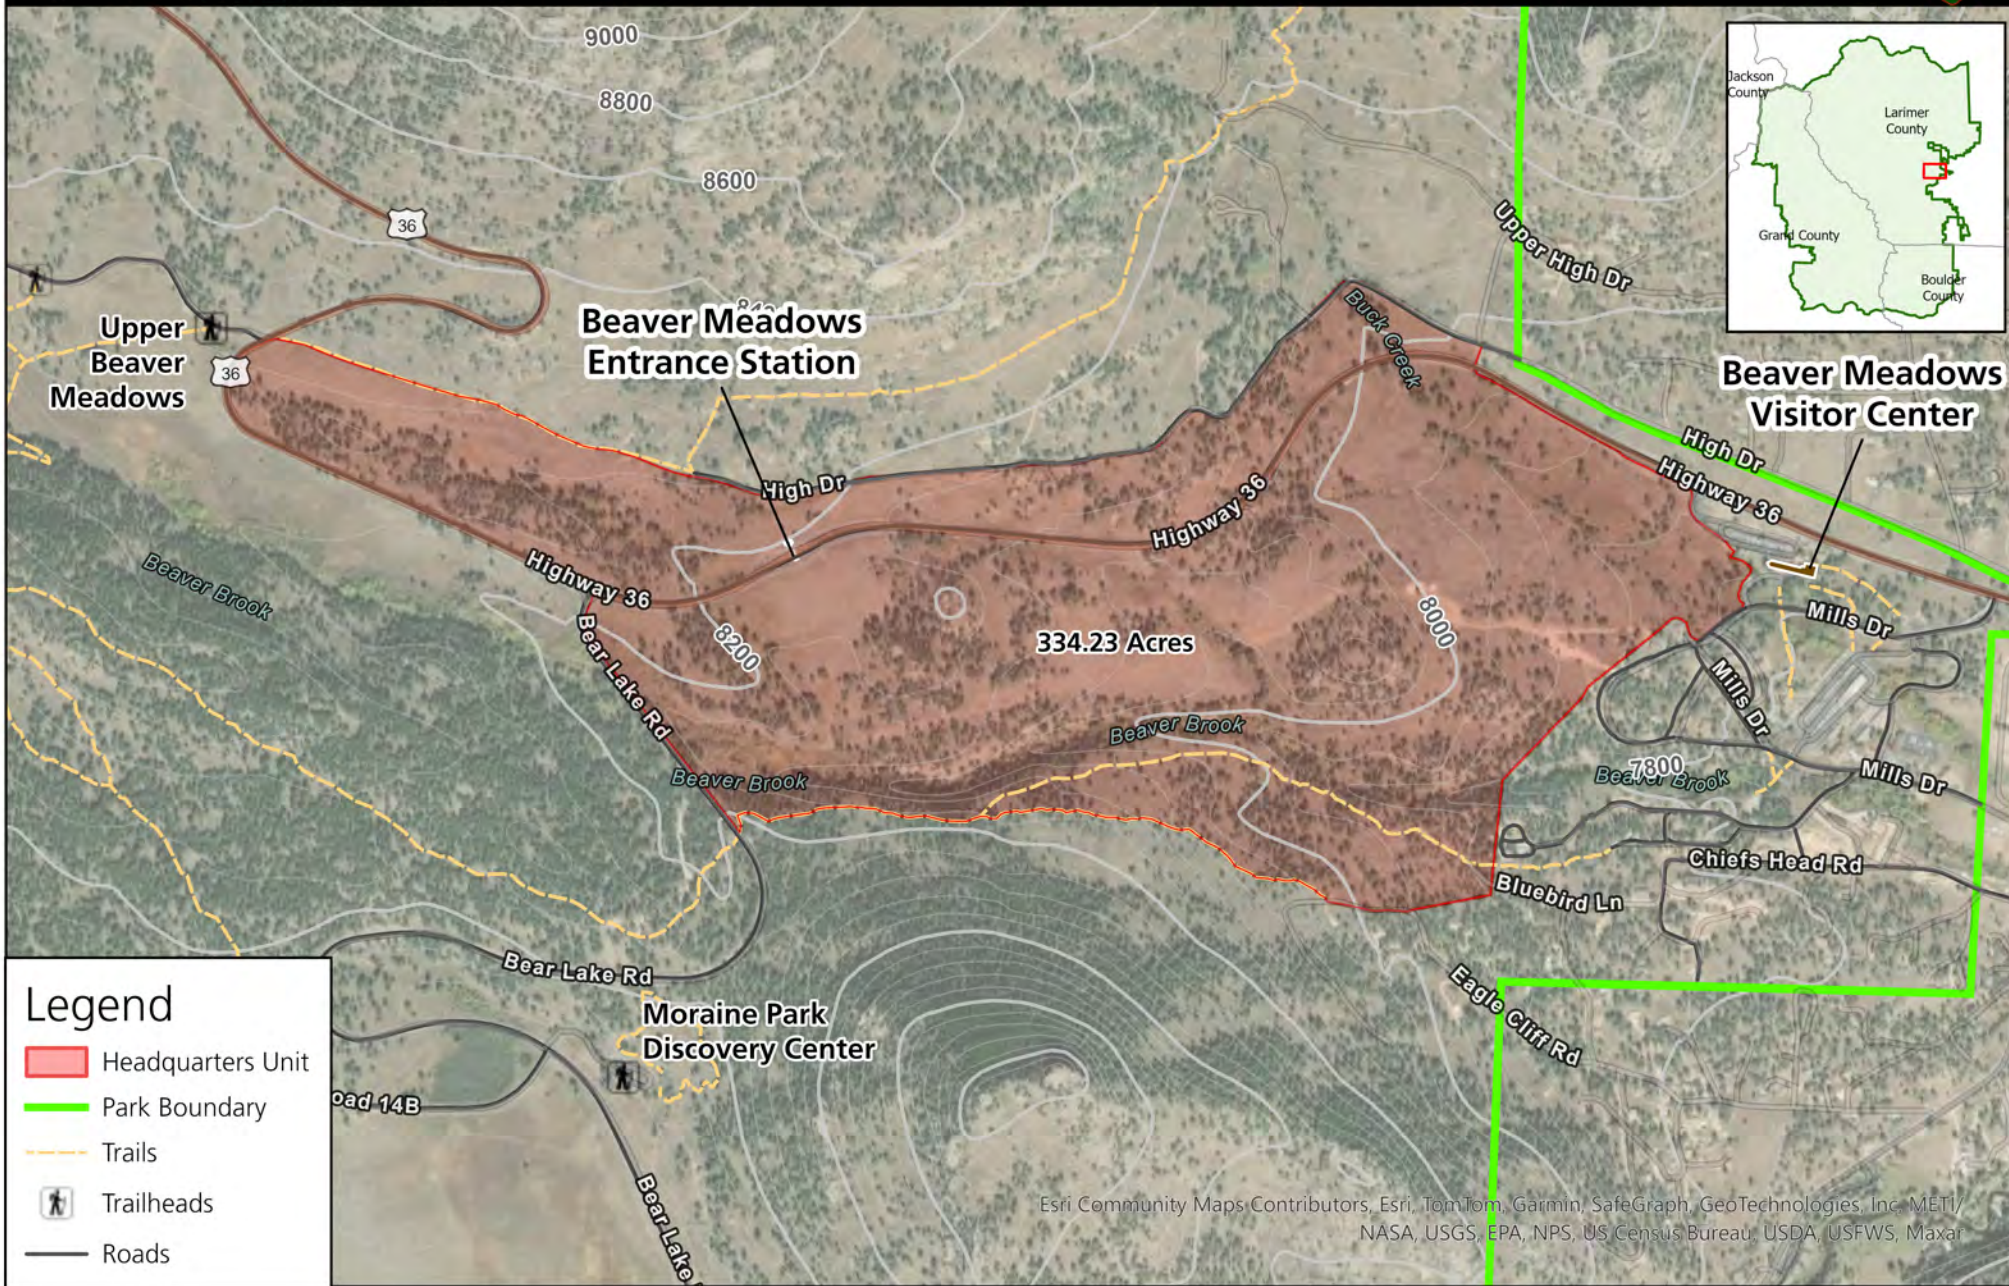

# Frontcounty Rx Burn - Headquarters Unit

Potential Fuels Treatment Area

Rocky Mountain National Park  
National Park Service  
U.S. Department of the Interior

## Legend

- Headquarters Unit
- Park Boundary
- Trails
- Trailheads
- Roads

Esri Community Maps Contributors, Esri, TomTom, Garmin, SafeGraph, GeoTechnologies, Inc., METI/  
NASA, USGS, EPA, NPS, US Census Bureau, USDA, USFWS, Maxar

Produced By: ROMO GIS  
October 2024  
Data Sources: NPS Park Data, ESRI Basedata  
Tuesday, October 29, 2024 by bhesinger