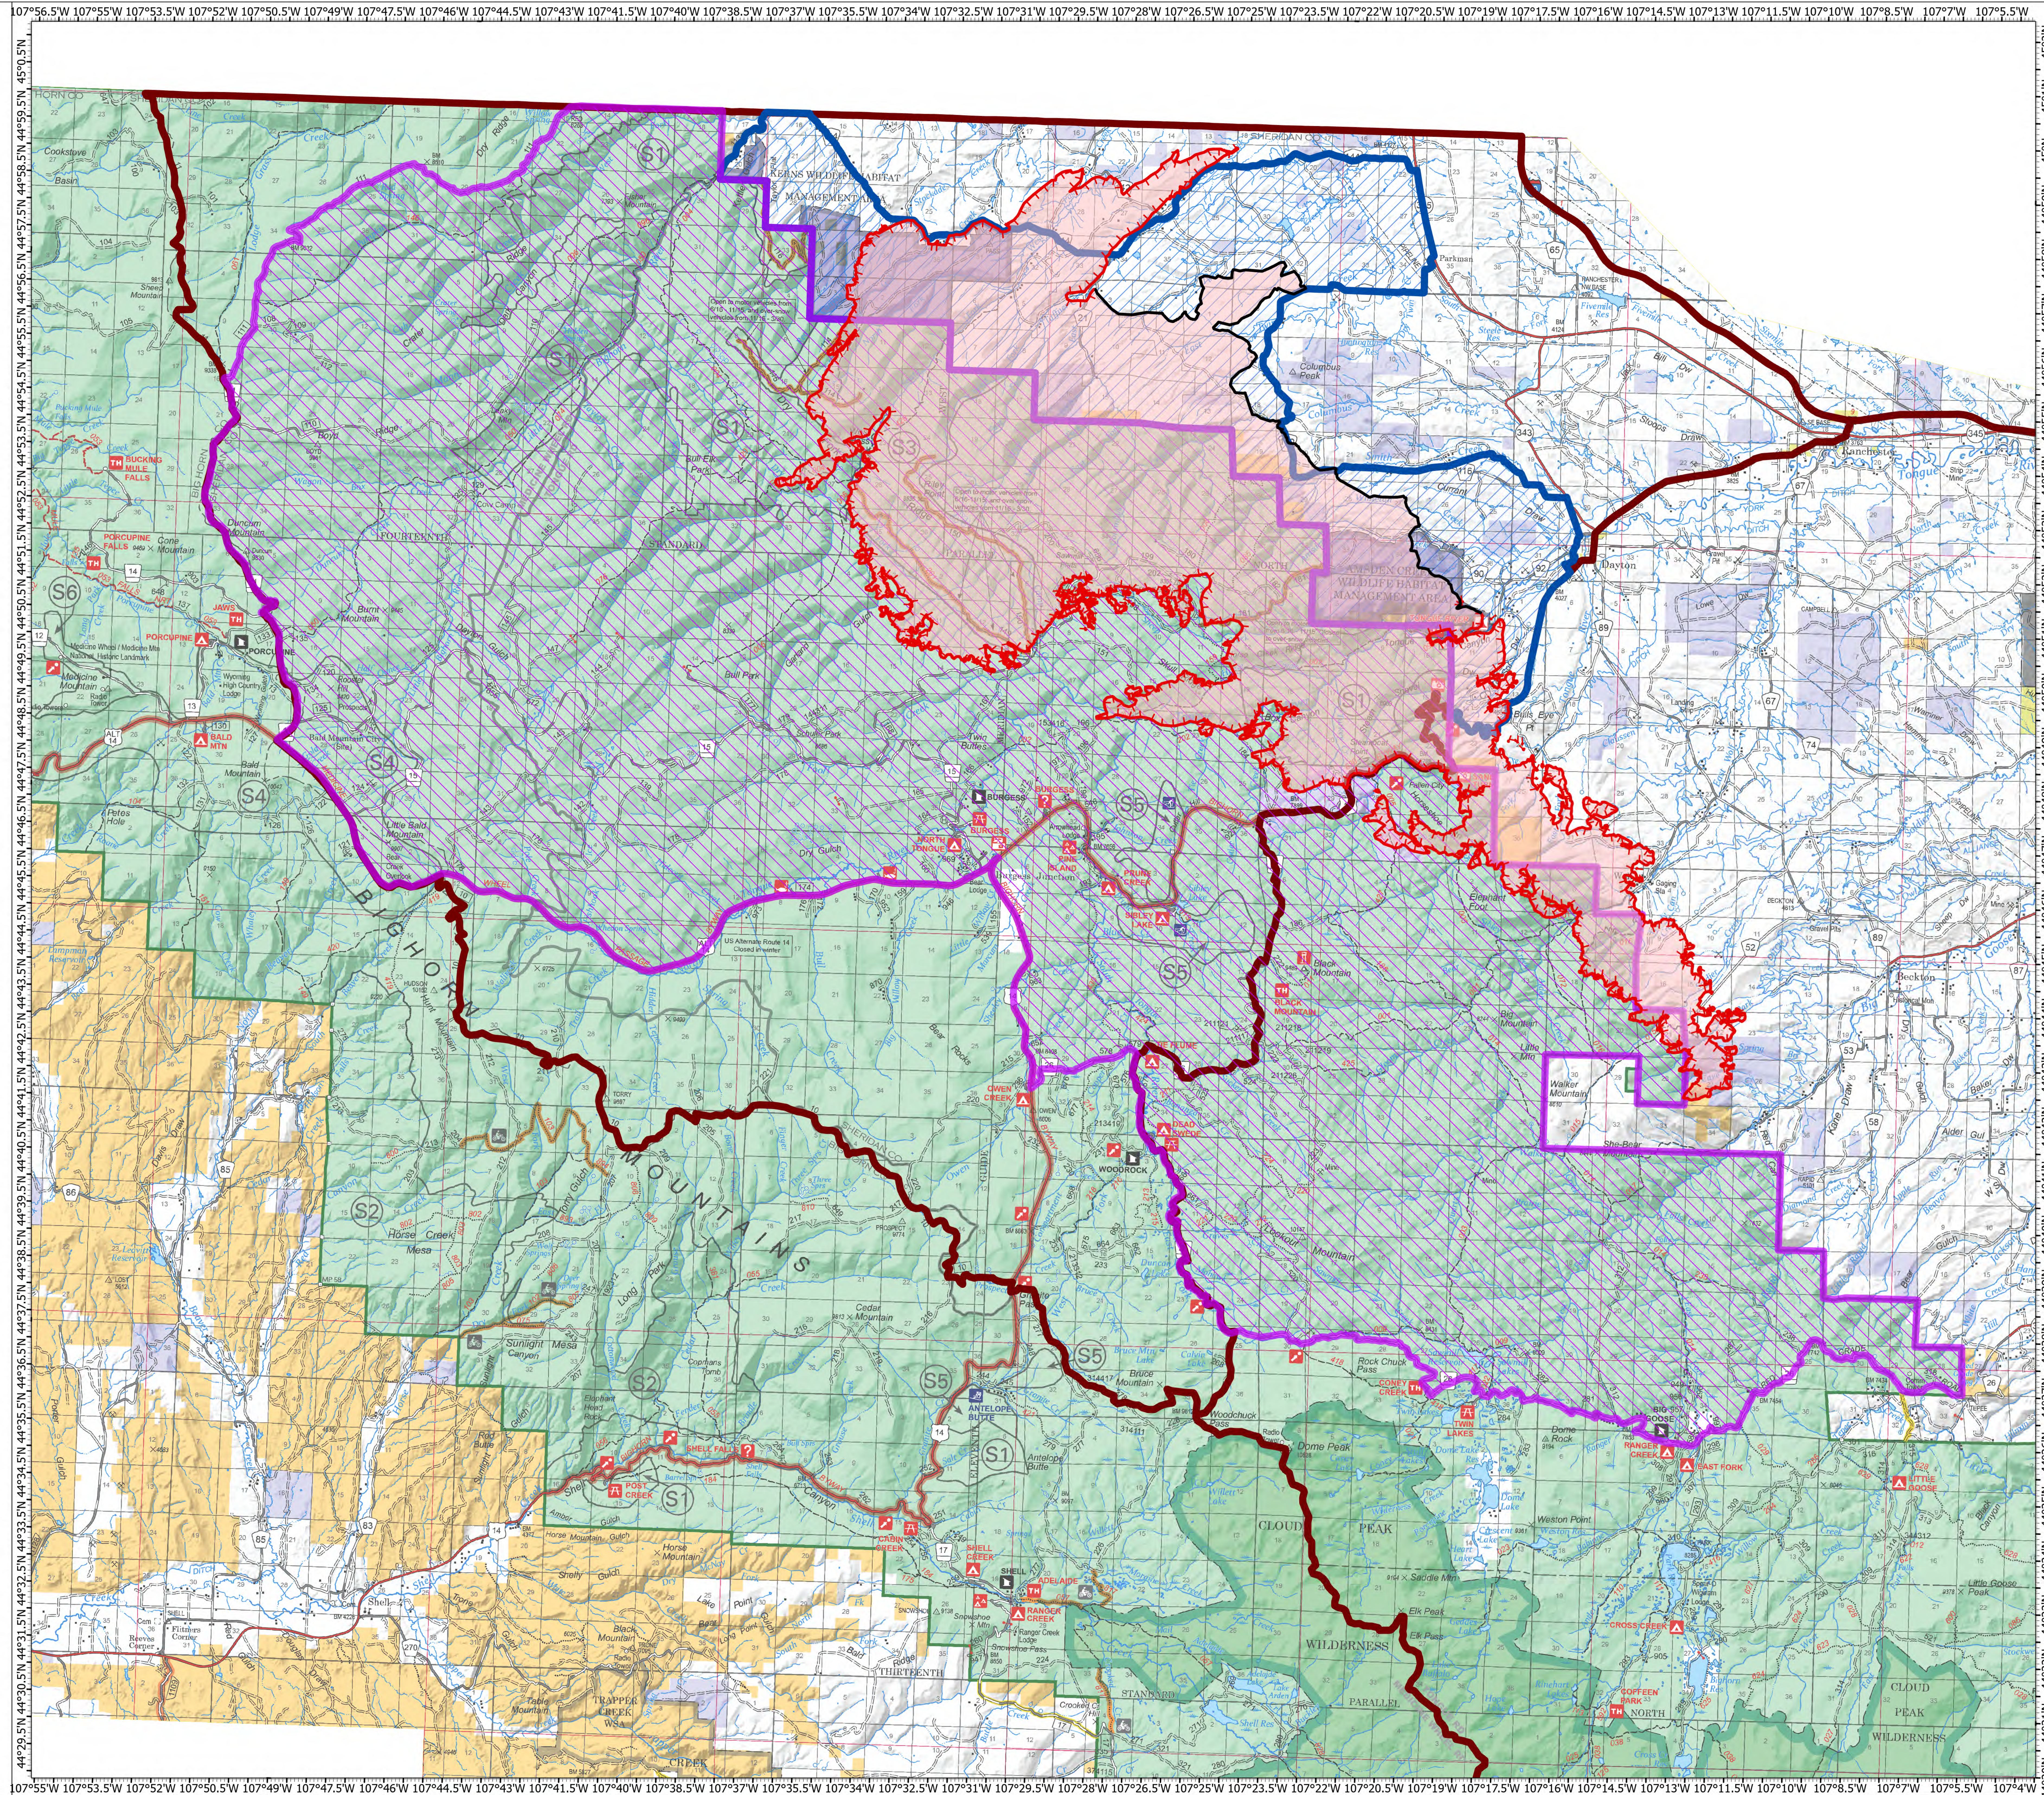

Closure and Hunting Areas

Elk Fire
WY-BHF-000399
10/8

74,685 acres
as of 10/07 @ 0545 hrs
10% contained

- Contained
- Uncontained
- Wildfire Daily Fire Perimeter
- Sheridan County Closure Area
- Elk Hunt Areas 37 and 38
- Forest Service Closure

1:70,000 | jmb | 10/7/2024 2155
Acres from IR and gps
North American 1983 Datum, Lat/Long Grid