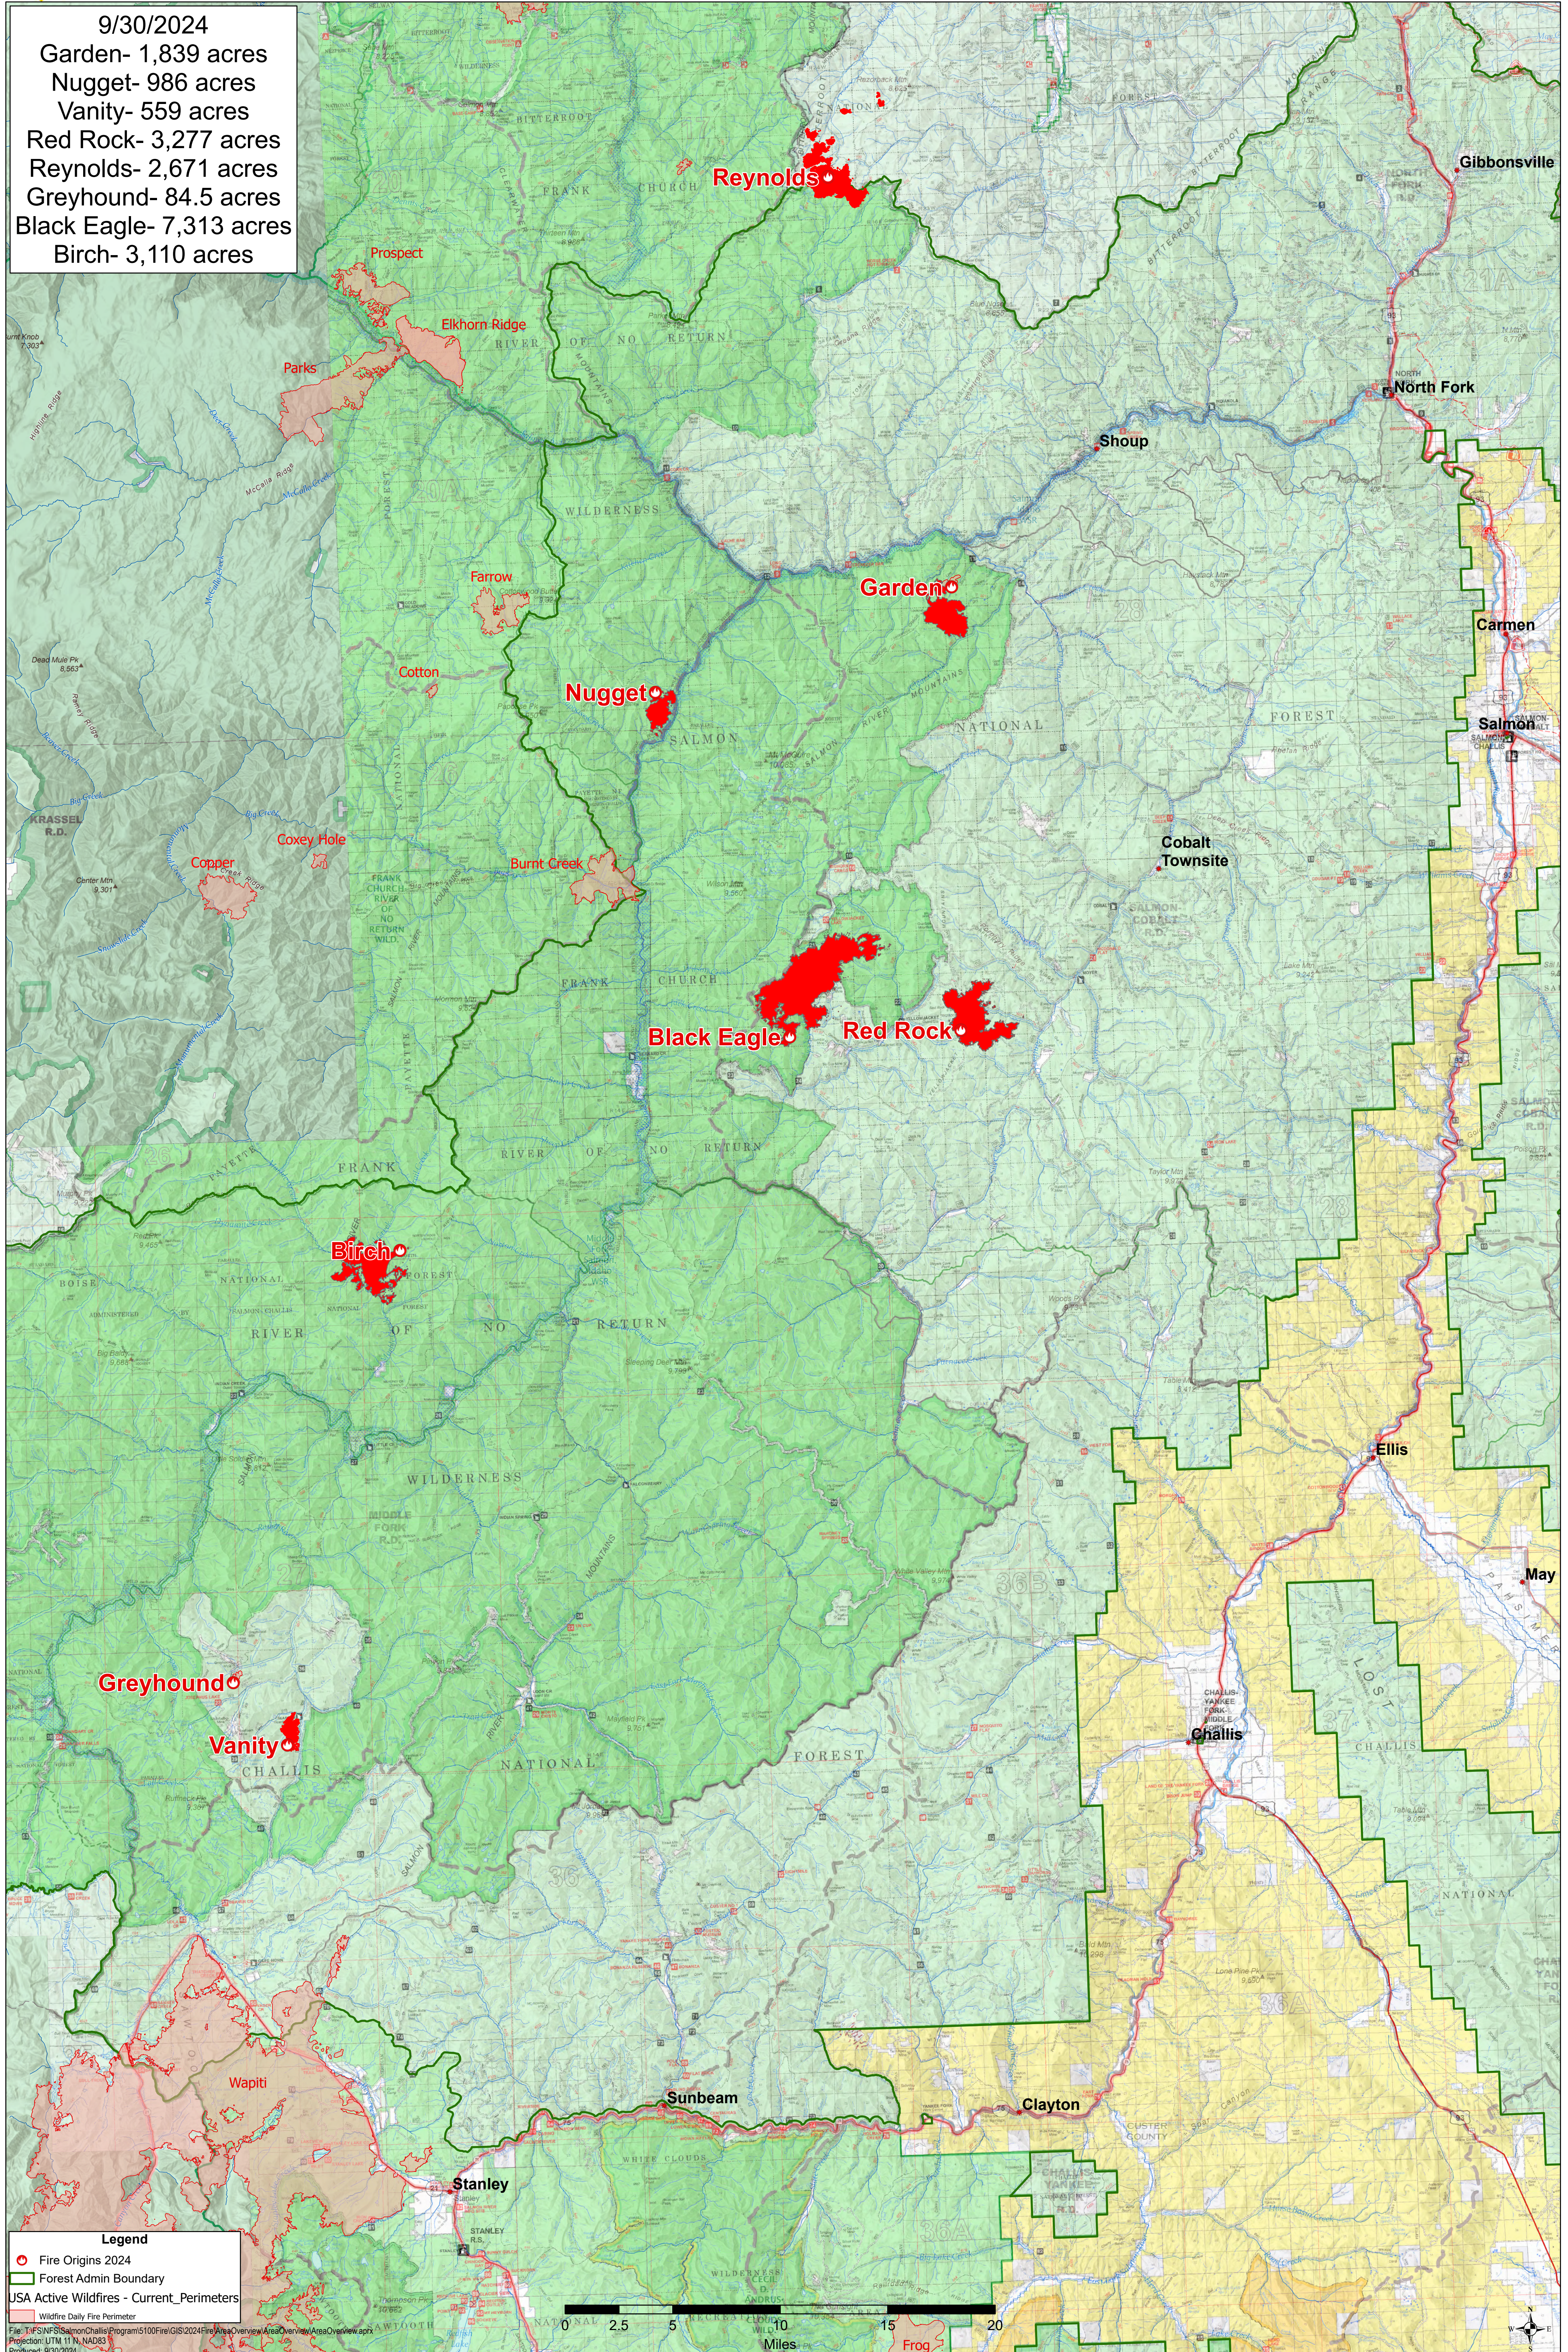

# Salmon - Challis National Forest Fire Overview

9/30/2024

Garden- 1,839 acres

Nugget- 986 acres

Vanity- 559 acres

Red Rock- 3,277 acres

Reynolds- 2,671 acres

Greyhound- 84.5 acres

Black Eagle- 7,313 acres

Birch- 3,110 acres

**Legend**

- Fire Origins 2024
- Forest Admin Boundary
- USA Active Wildfires - Current\_Perimeters
- Wildfire Daily Fire Perimeter

File: T:\FIS\GIS\SalmonChallis\Programs\5100\Fire\GIS\2024\FireAreaOverview\AreaOverview.aprx  
 Projection: UTM 11 N, NAD83  
 Produced: 9/30/2024