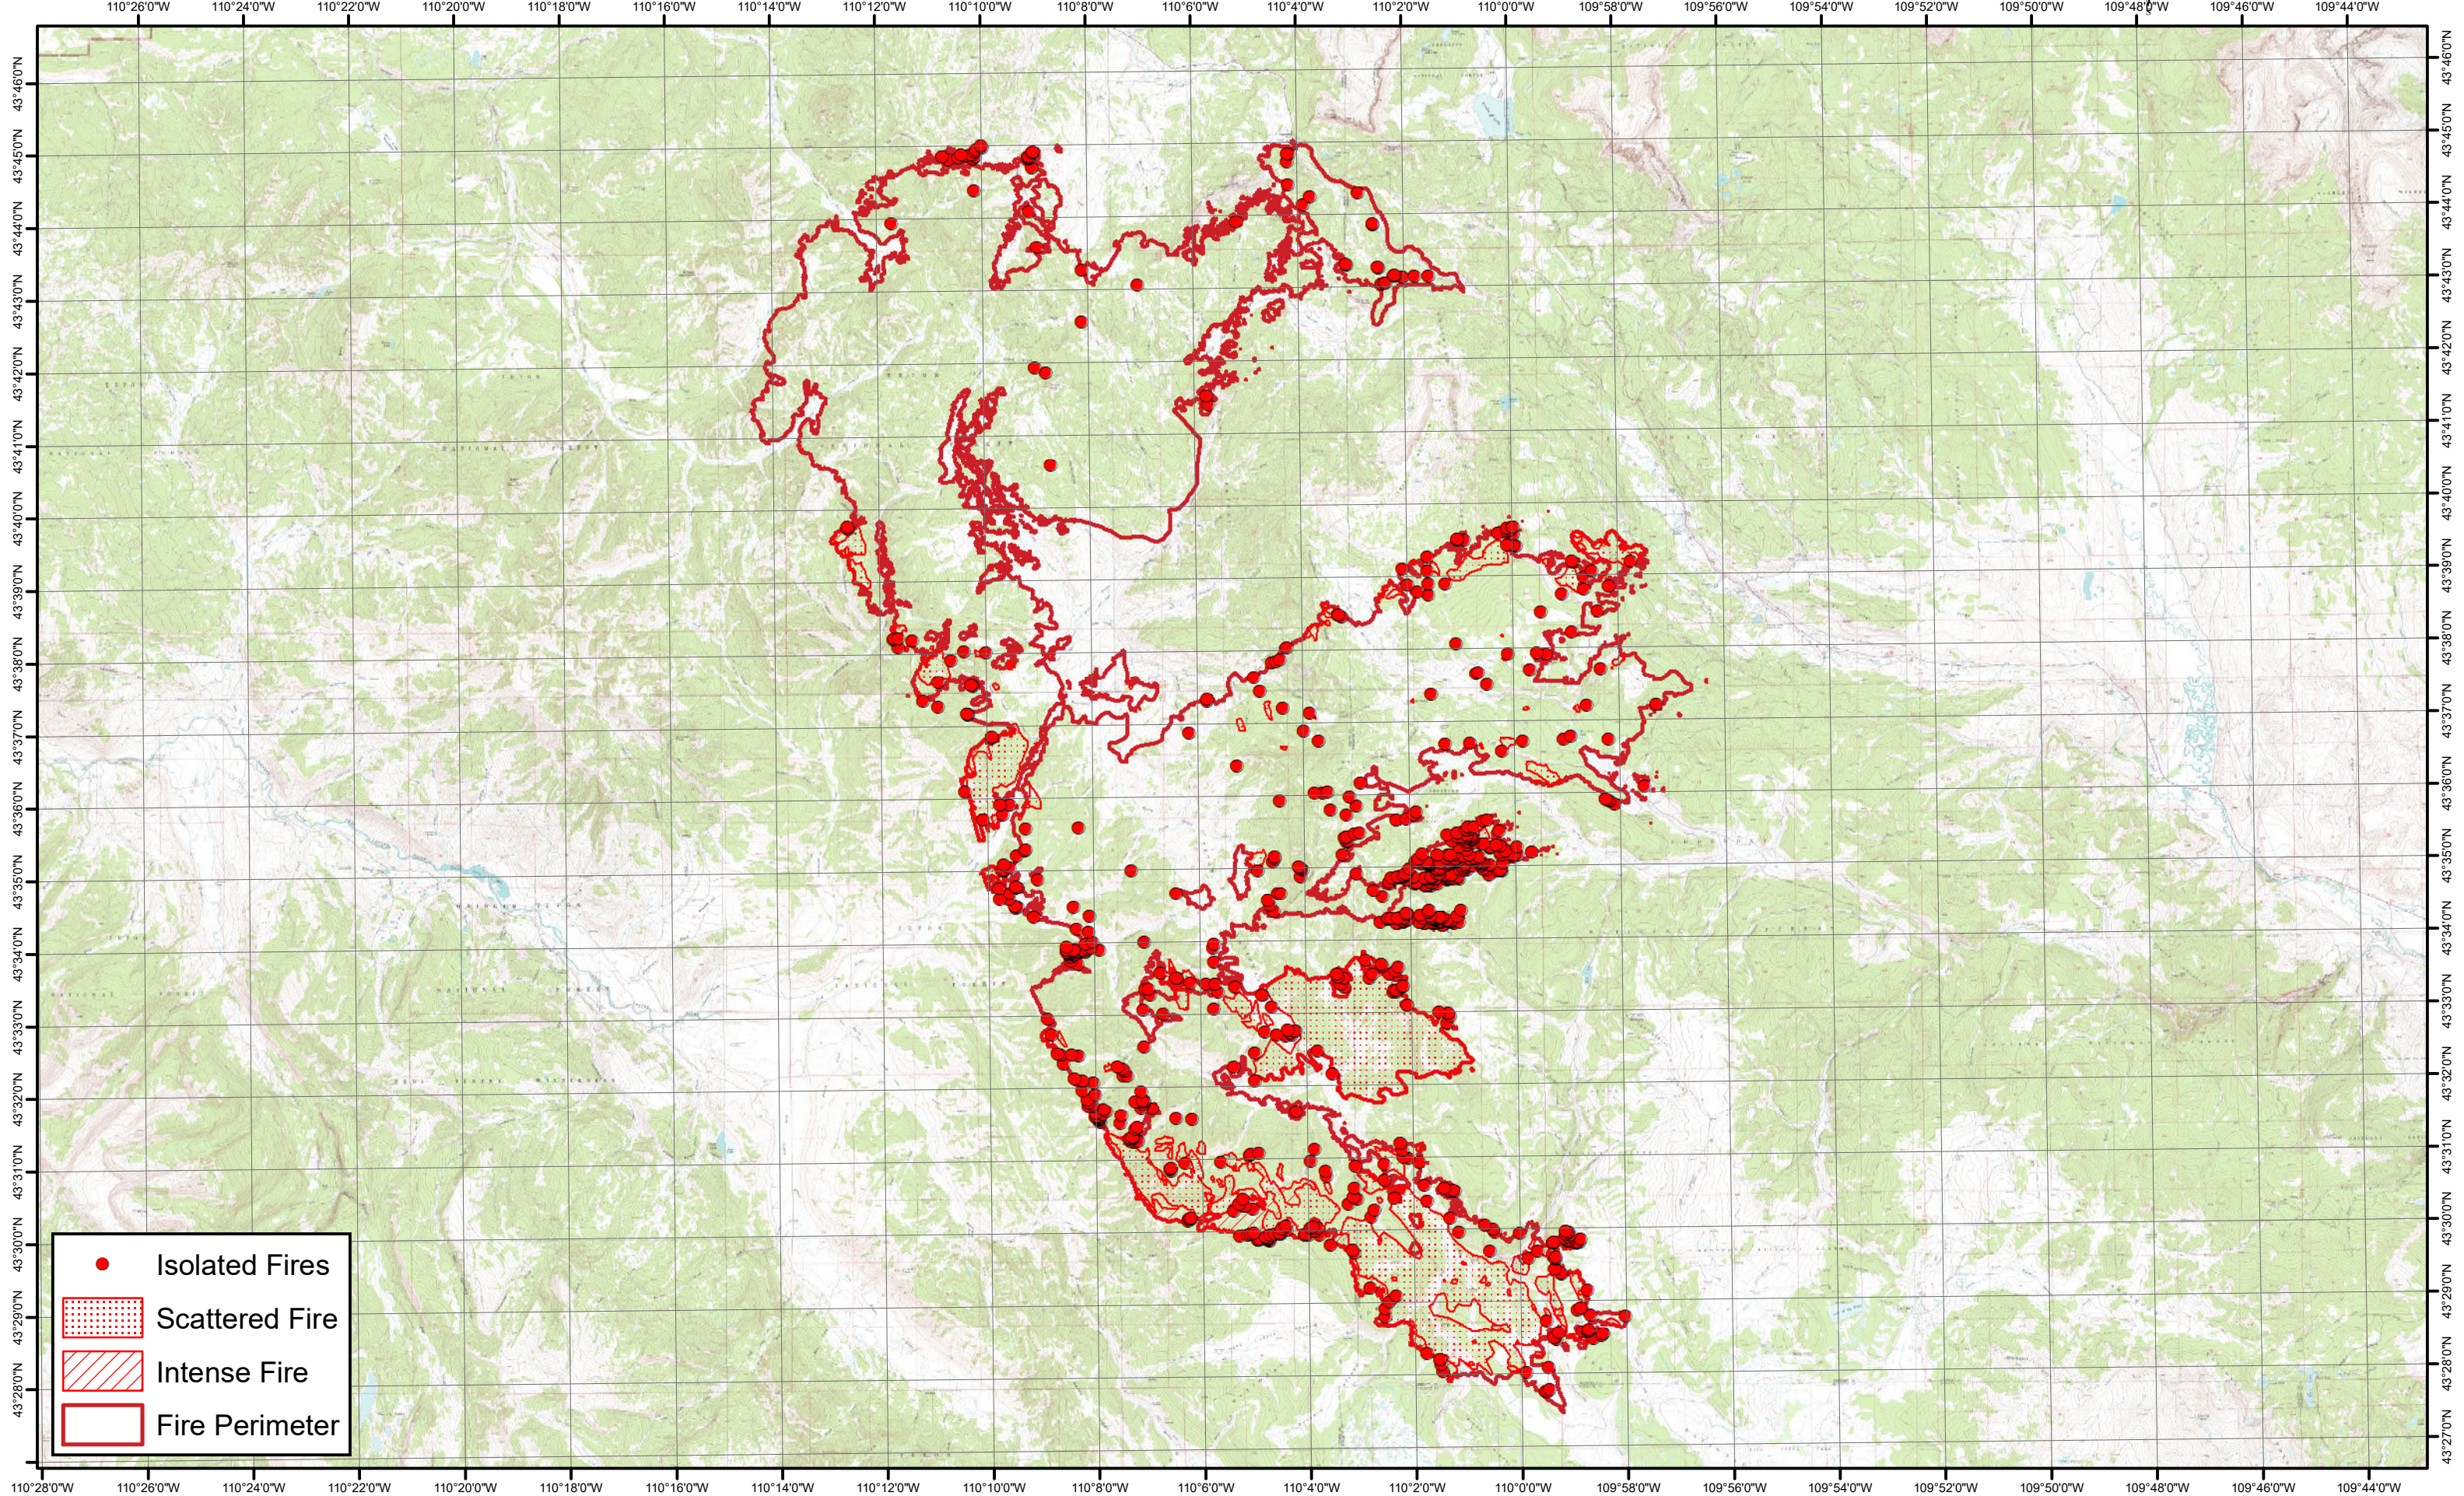

Pack Trail Wildfire
Bridger-Teton NF
25 miles southeast of Moran, WY

10 Oct 2024
c. 1115 UTC
Estimated 67,330 Acres

●	Isolated Fires
▨	Scattered Fire
▧	Intense Fire
▭	Fire Perimeter