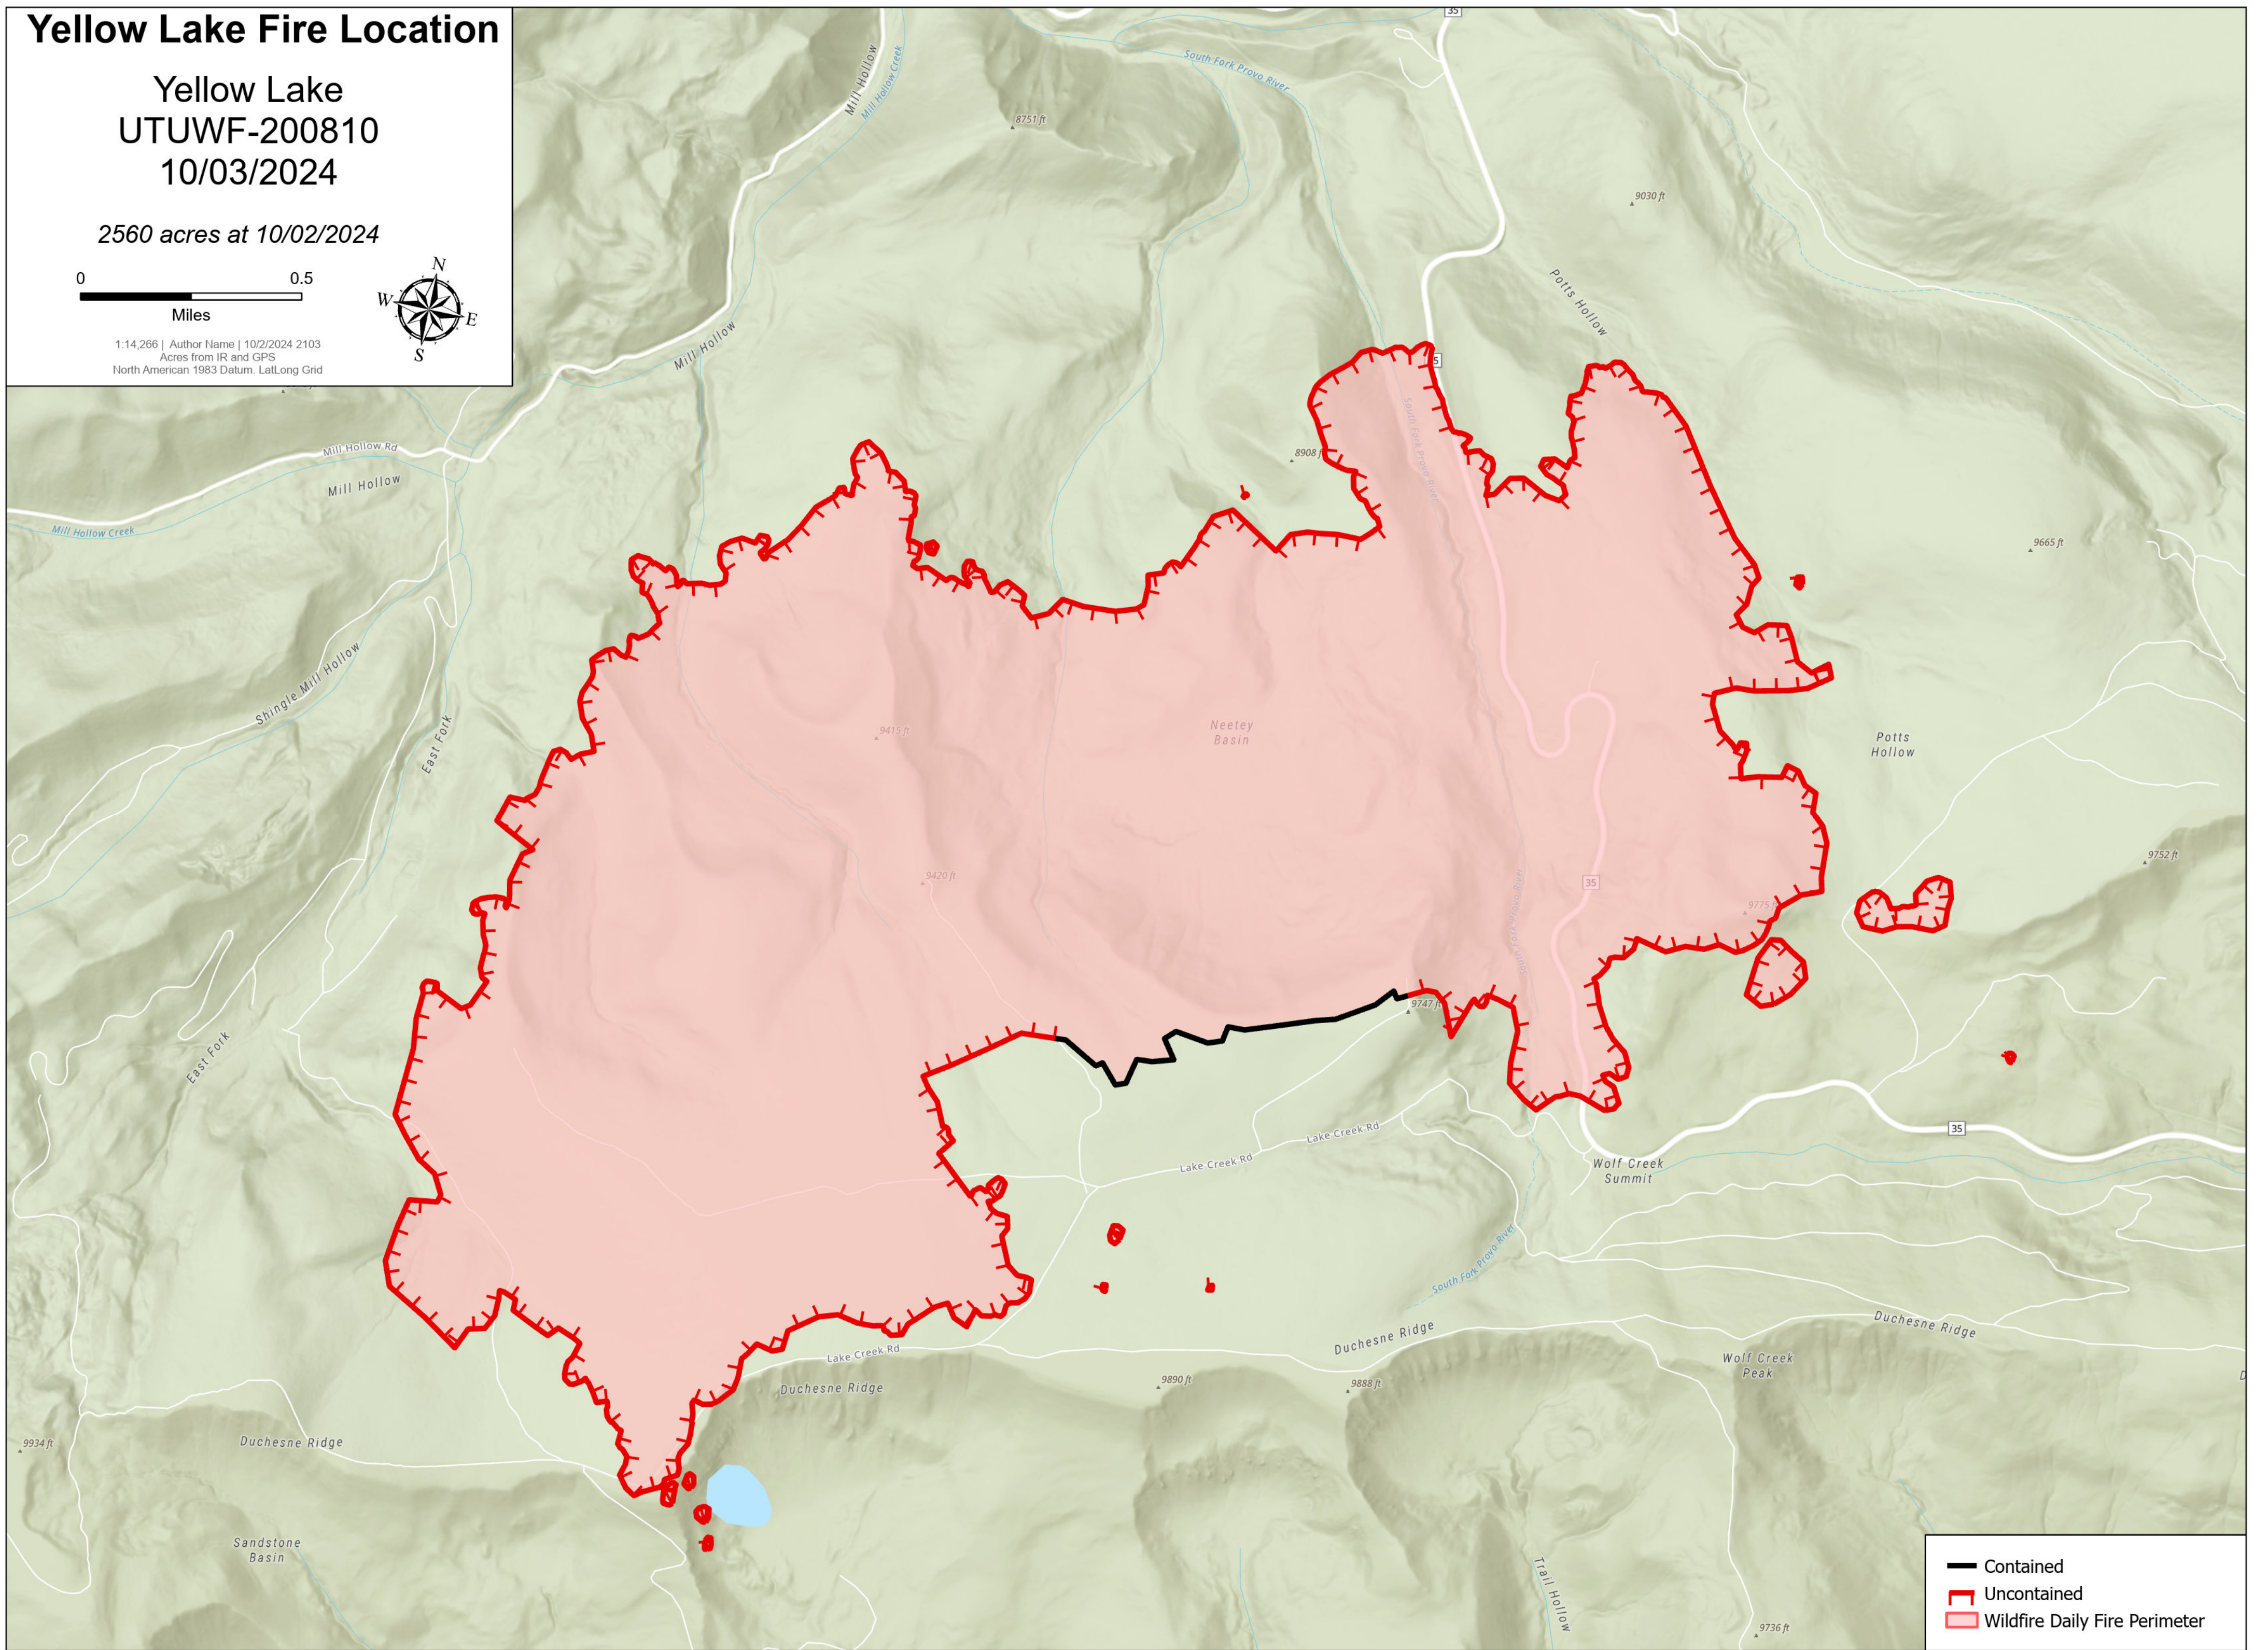

Yellow Lake Fire Location

Yellow Lake
UTUWF-200810
10/03/2024

2560 acres at 10/02/2024

1:14,266 | Author Name | 10/2/2024 2103
Acres from IR and GPS
North American 1983 Datum, Lat,Long Grid

- Contained
- ▭ Uncontained
- ▭ Wildfire Daily Fire Perimeter