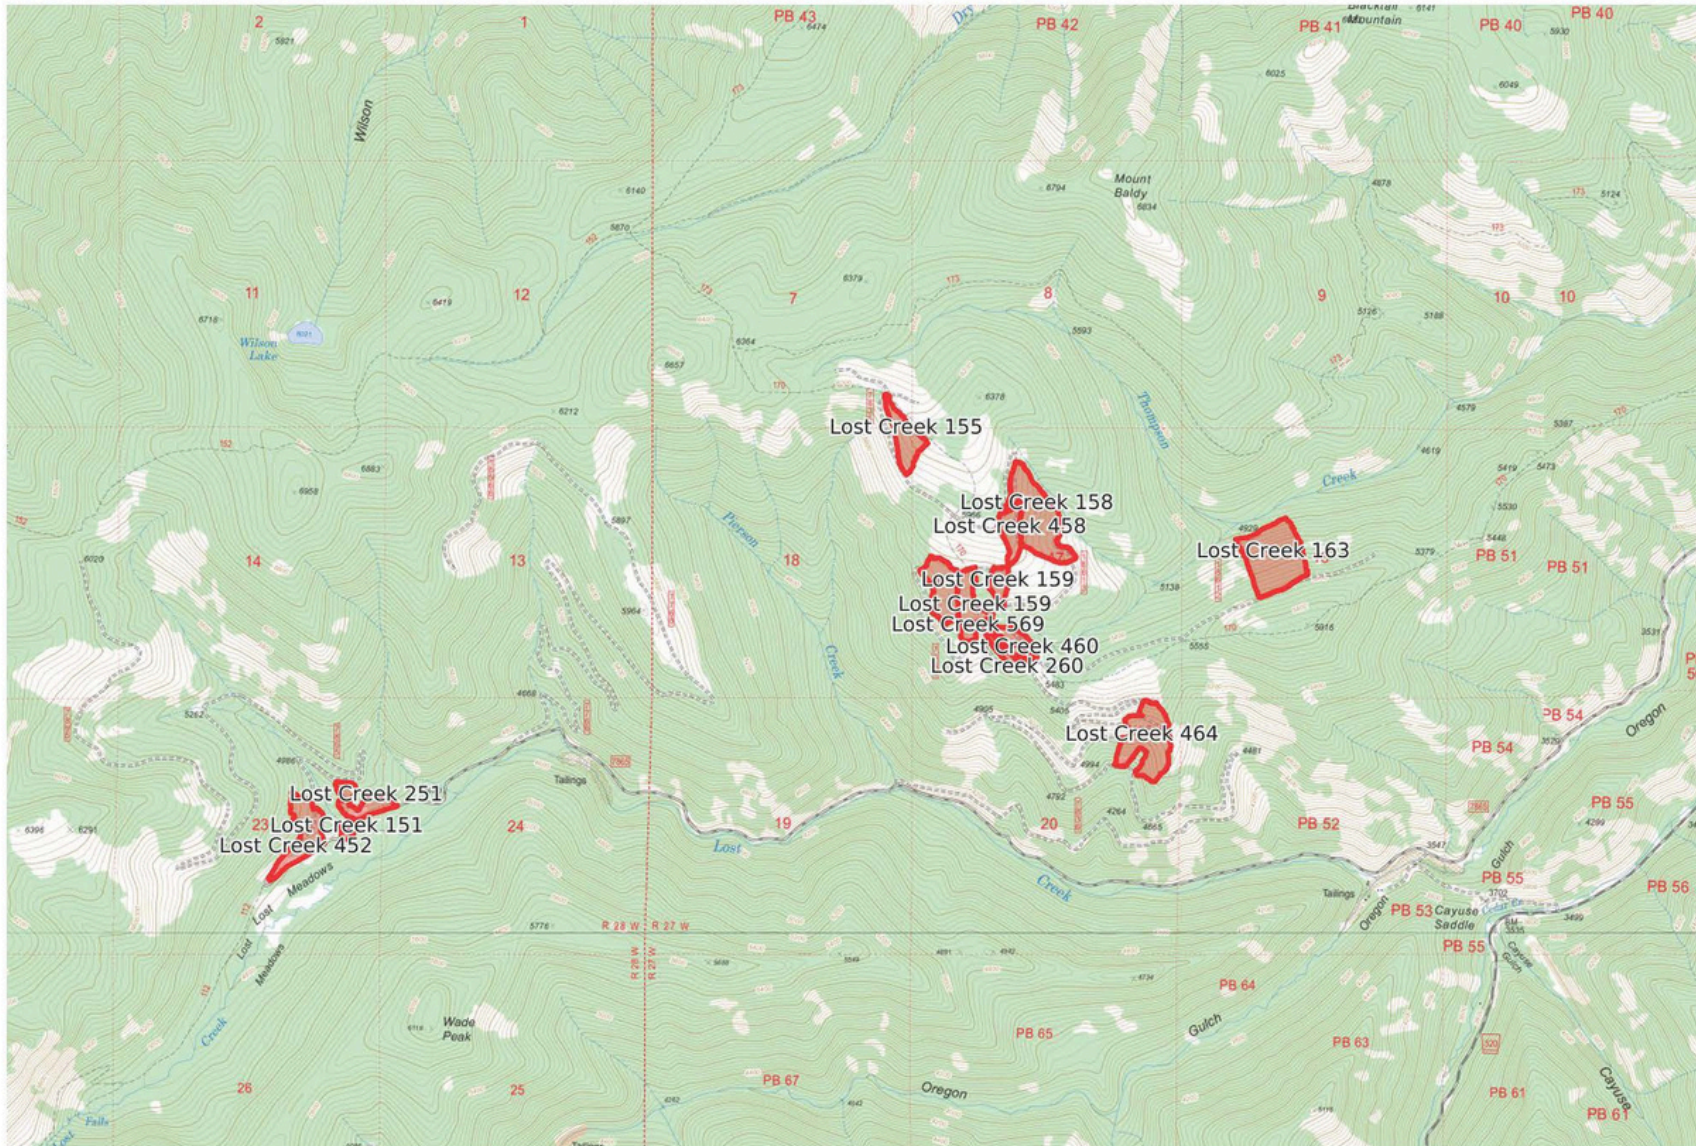

Lost Creek Project Map

Superior Ranger District

Lost Creek PIO Map
WGS84
UTM Zone 11T

MN
13.1°