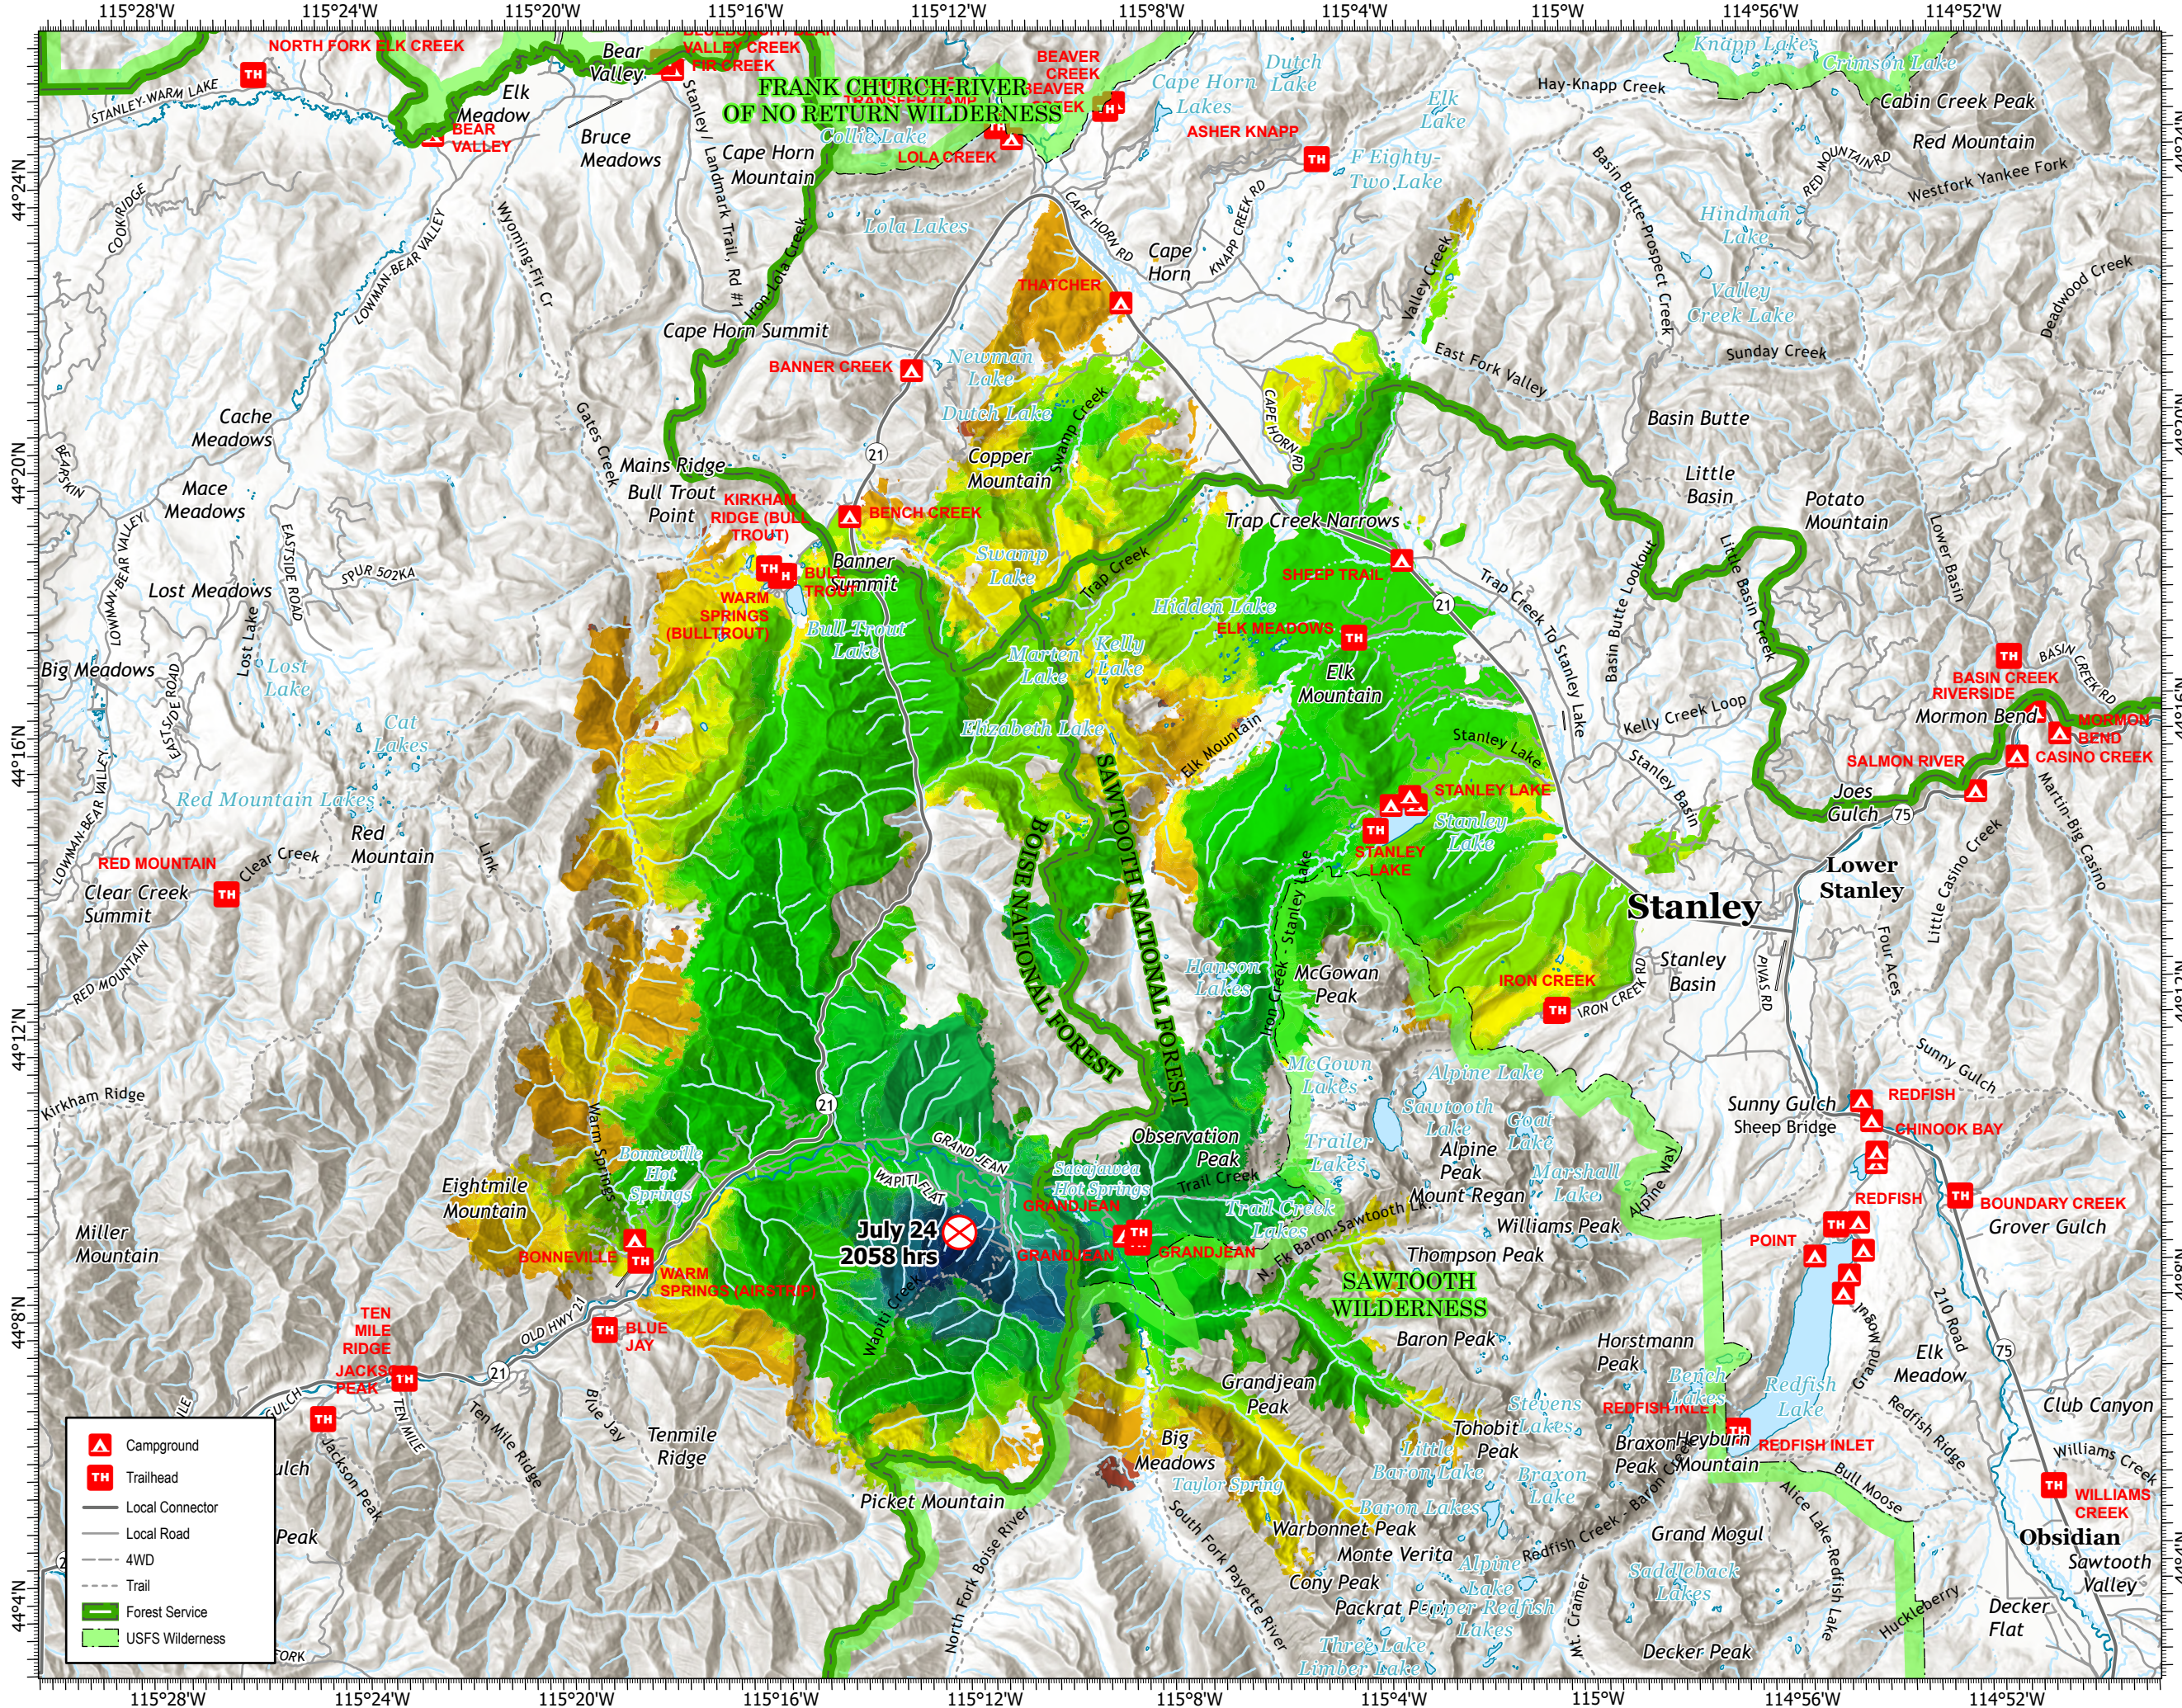

1:163,143 | GB Team 4 | 10/2/2024 0922  
Acres from IR  
North American 1983 Datum, Lat/Long Grid

- ▲ Campground
- TH Trailhead
- Local Connector
- - - Local Road
- · · 4WD
- - - Trail
- ▭ Forest Service
- ▭ USFS Wilderness