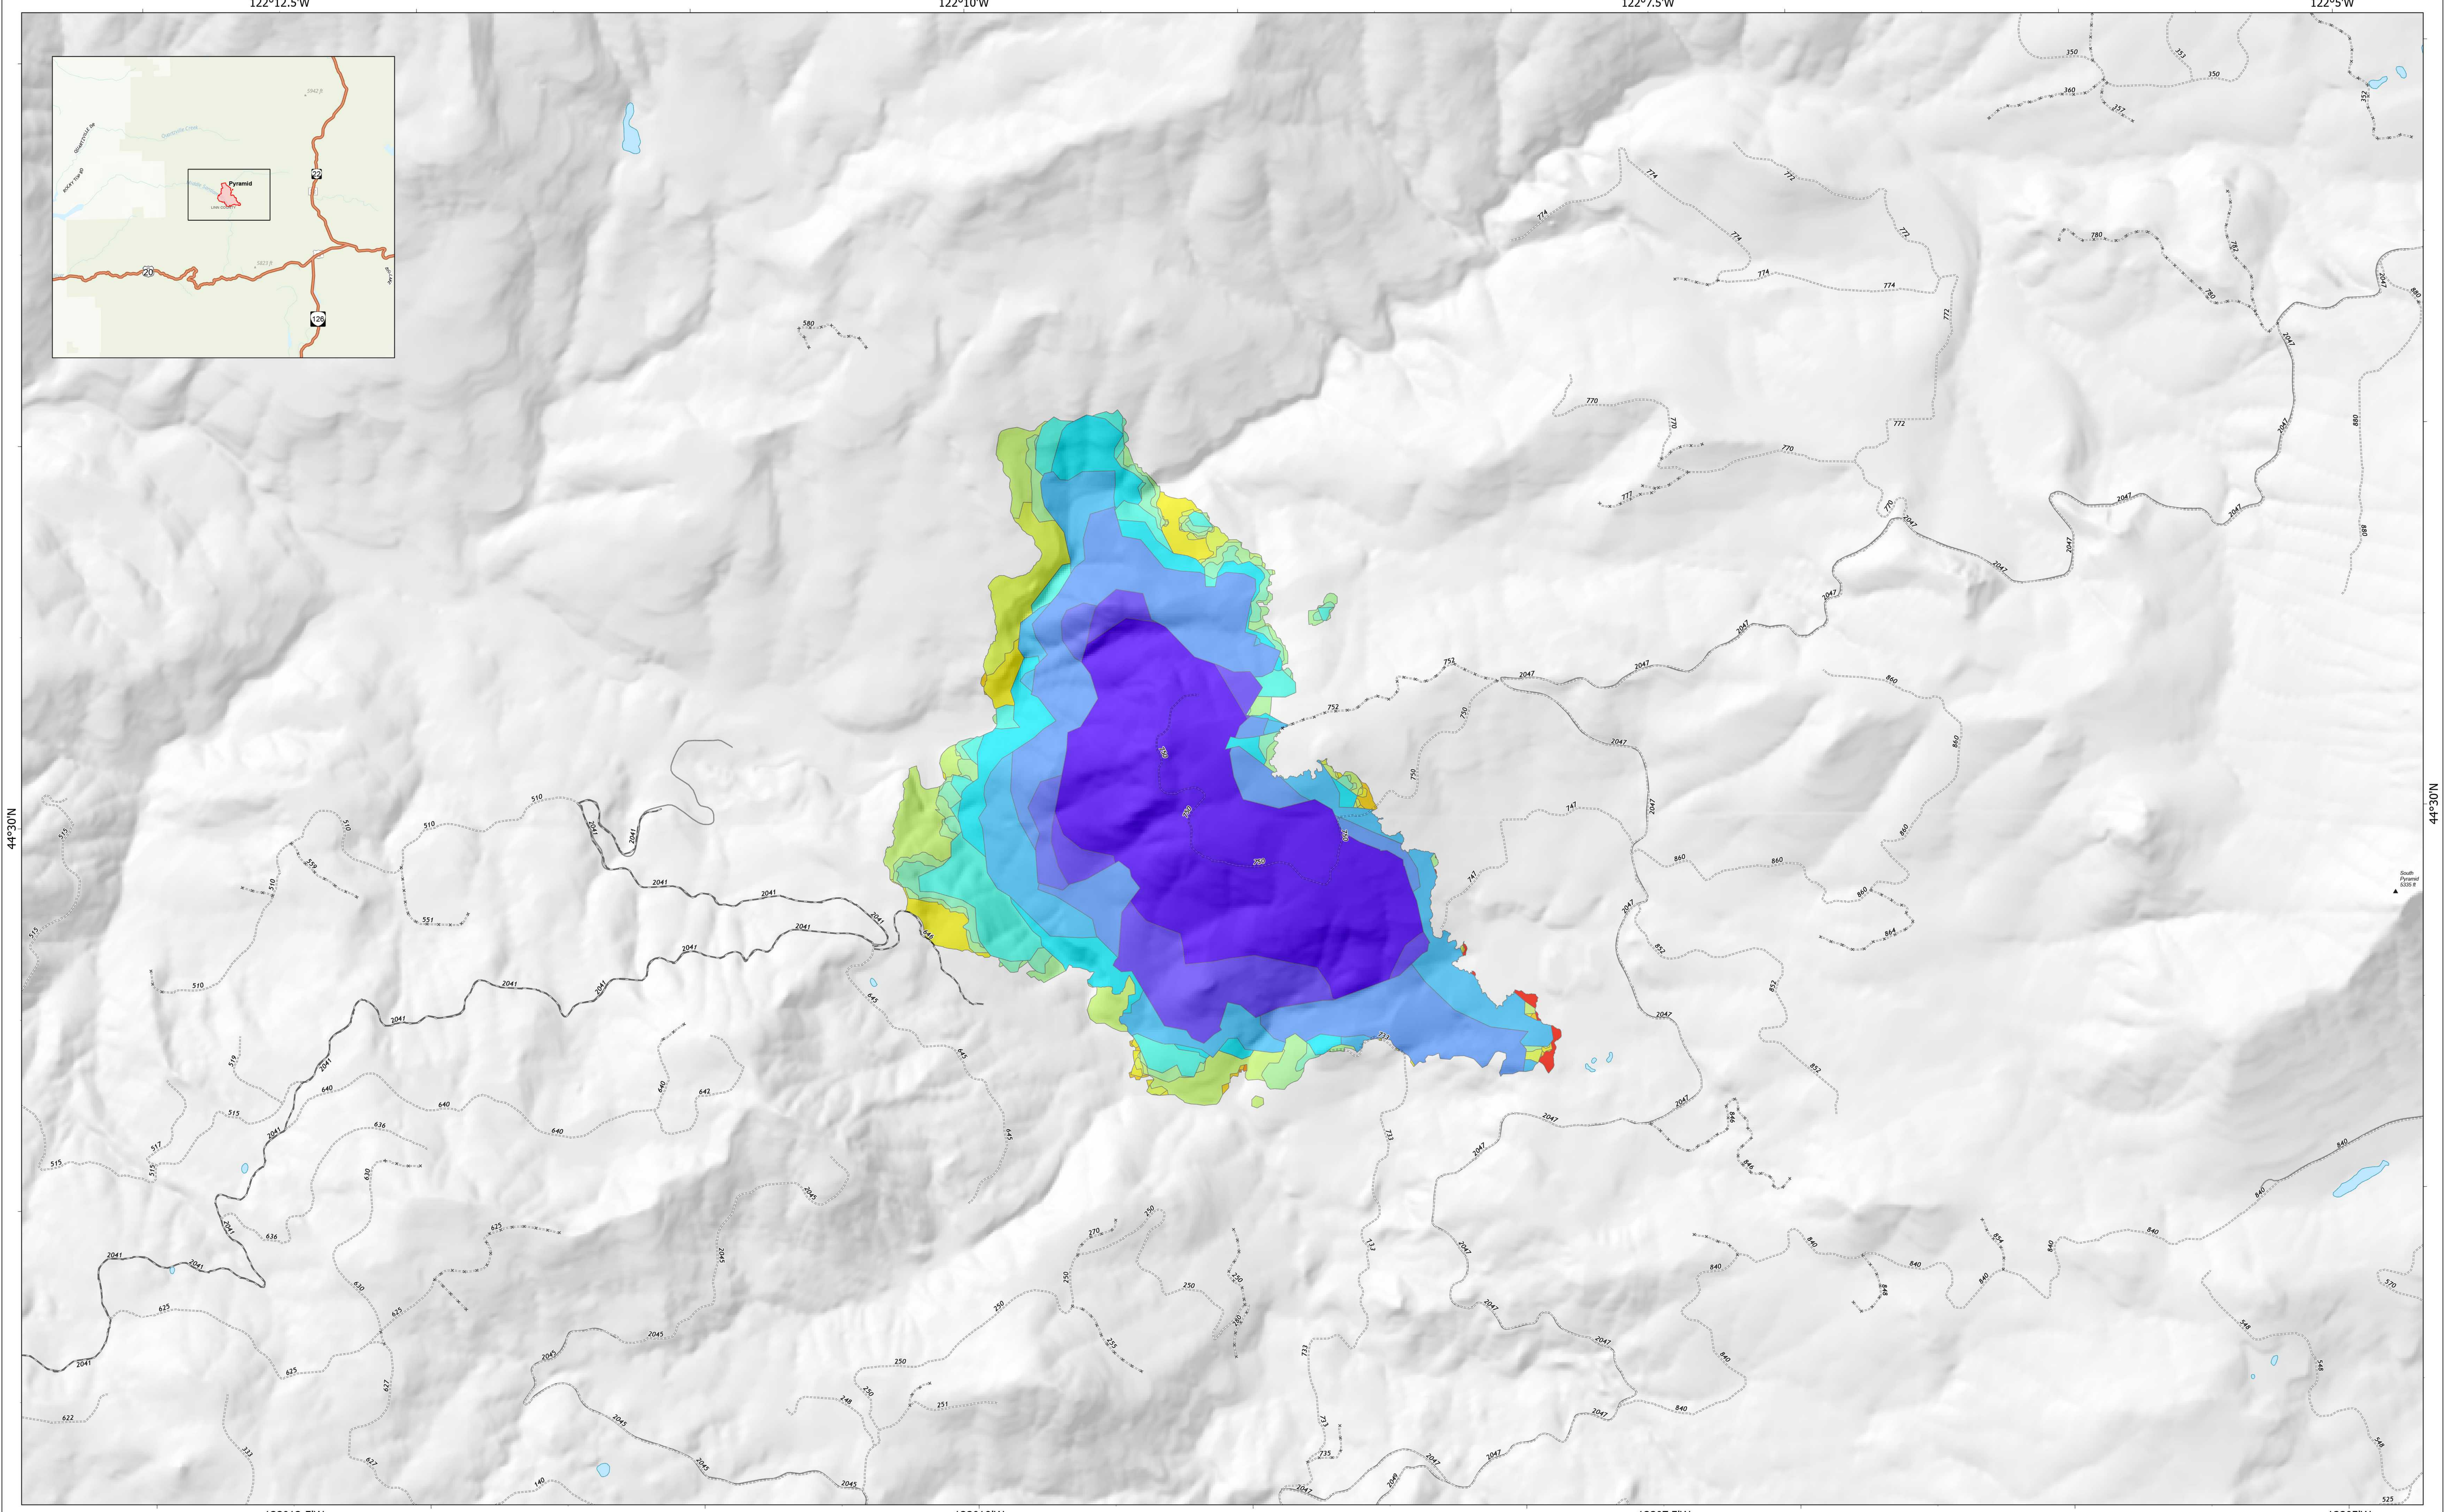

122°12.5'W

122°10'W

122°7.5'W

122°5'W

122°12.5'W

122°10'W

122°7.5'W

122°5'W

44°30'N

44°30'N

Progression Map

Pyramid Fire
 OR-WIF-240210
 9/02/2024

1,312 acres at 8/25/2024 2247

20240720	407	+407ac	20240731	1171	+43ac
20240722	512	+105ac	20240803	1238	+67ac
20240723	533	+21ac	20240805	1273	+35ac
20240725	782	+249ac	20240806	1305	+32ac
20240726	928	+146ac	20240807	1308	+3ac
20240727	1021	+93ac	20240811	1309	+1ac
20240728	1097	+76ac	20240825	1312	+3ac
20240729	1128	+31ac	20240901	1,312	+0ac

Disclaimer: This map was created with the best information available at the time.