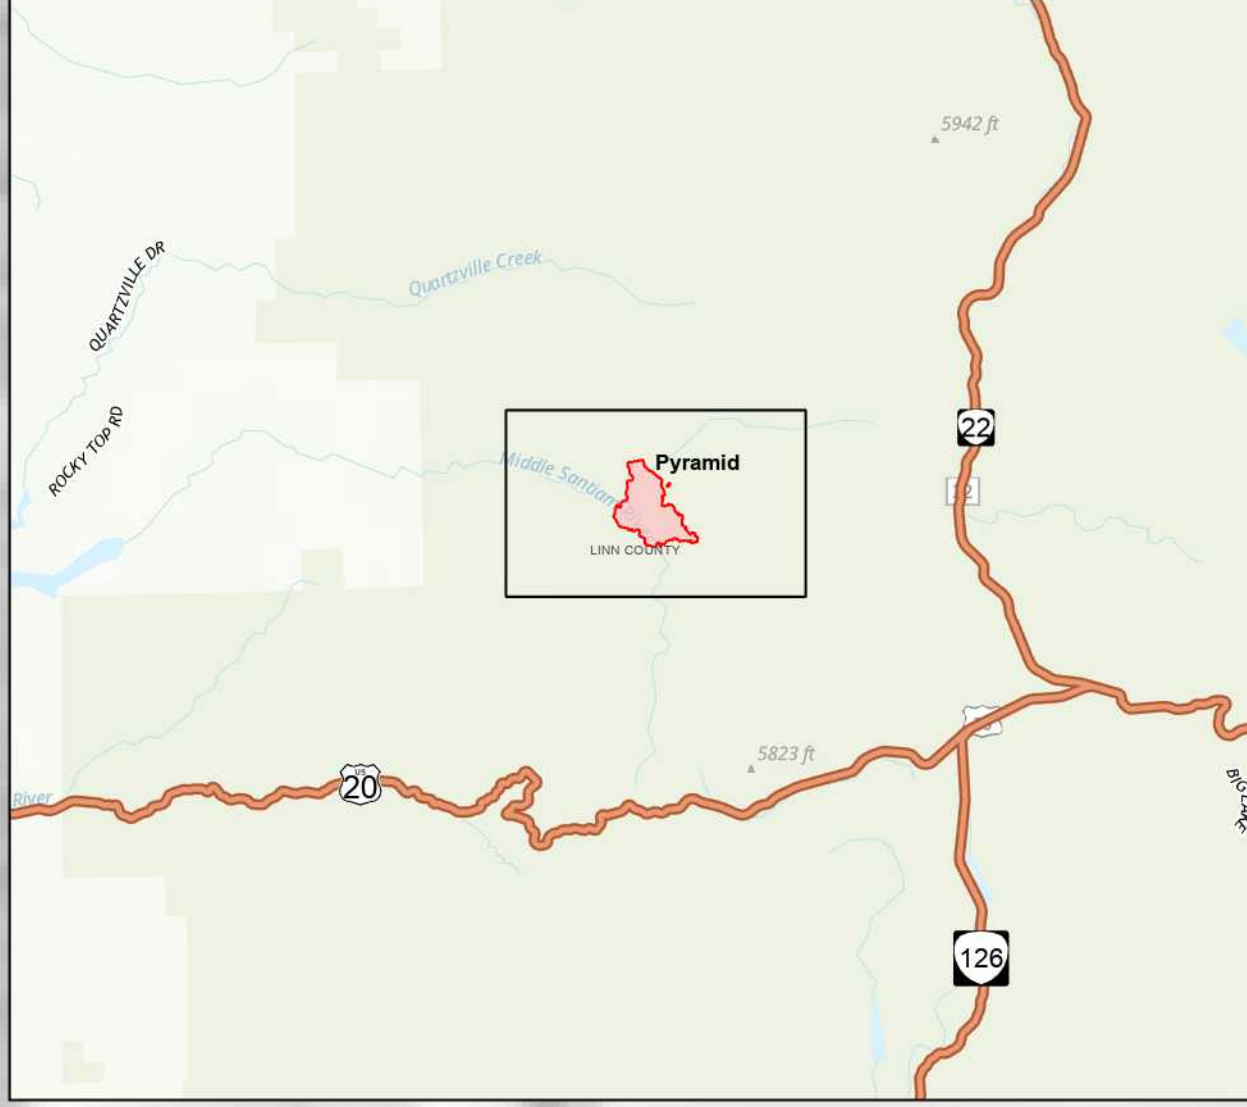

122°12.5'W

122°10'W

122°7.5'W

122°5'W

122°12.5'W

122°10'W

122°7.5'W

122°5'W

44°30'N

44°30'N

Progression Map

Pyramid Fire
 OR-WIF-240210
 9/02/2024

1,312 acres at 8/25/2024 2247

20240720	407	+407ac	20240731	1171	+43ac
20240722	512	+105ac	20240803	1238	+67ac
20240723	533	+21ac	20240805	1273	+35ac
20240725	782	+249ac	20240806	1305	+32ac
20240726	928	+146ac	20240807	1308	+3ac
20240727	1021	+93ac	20240811	1309	+1ac
20240728	1097	+76ac	20240825	1312	+3ac
20240729	1128	+31ac	20240901	1,312	+0ac

Disclaimer: This map was created with the best information available at the time.