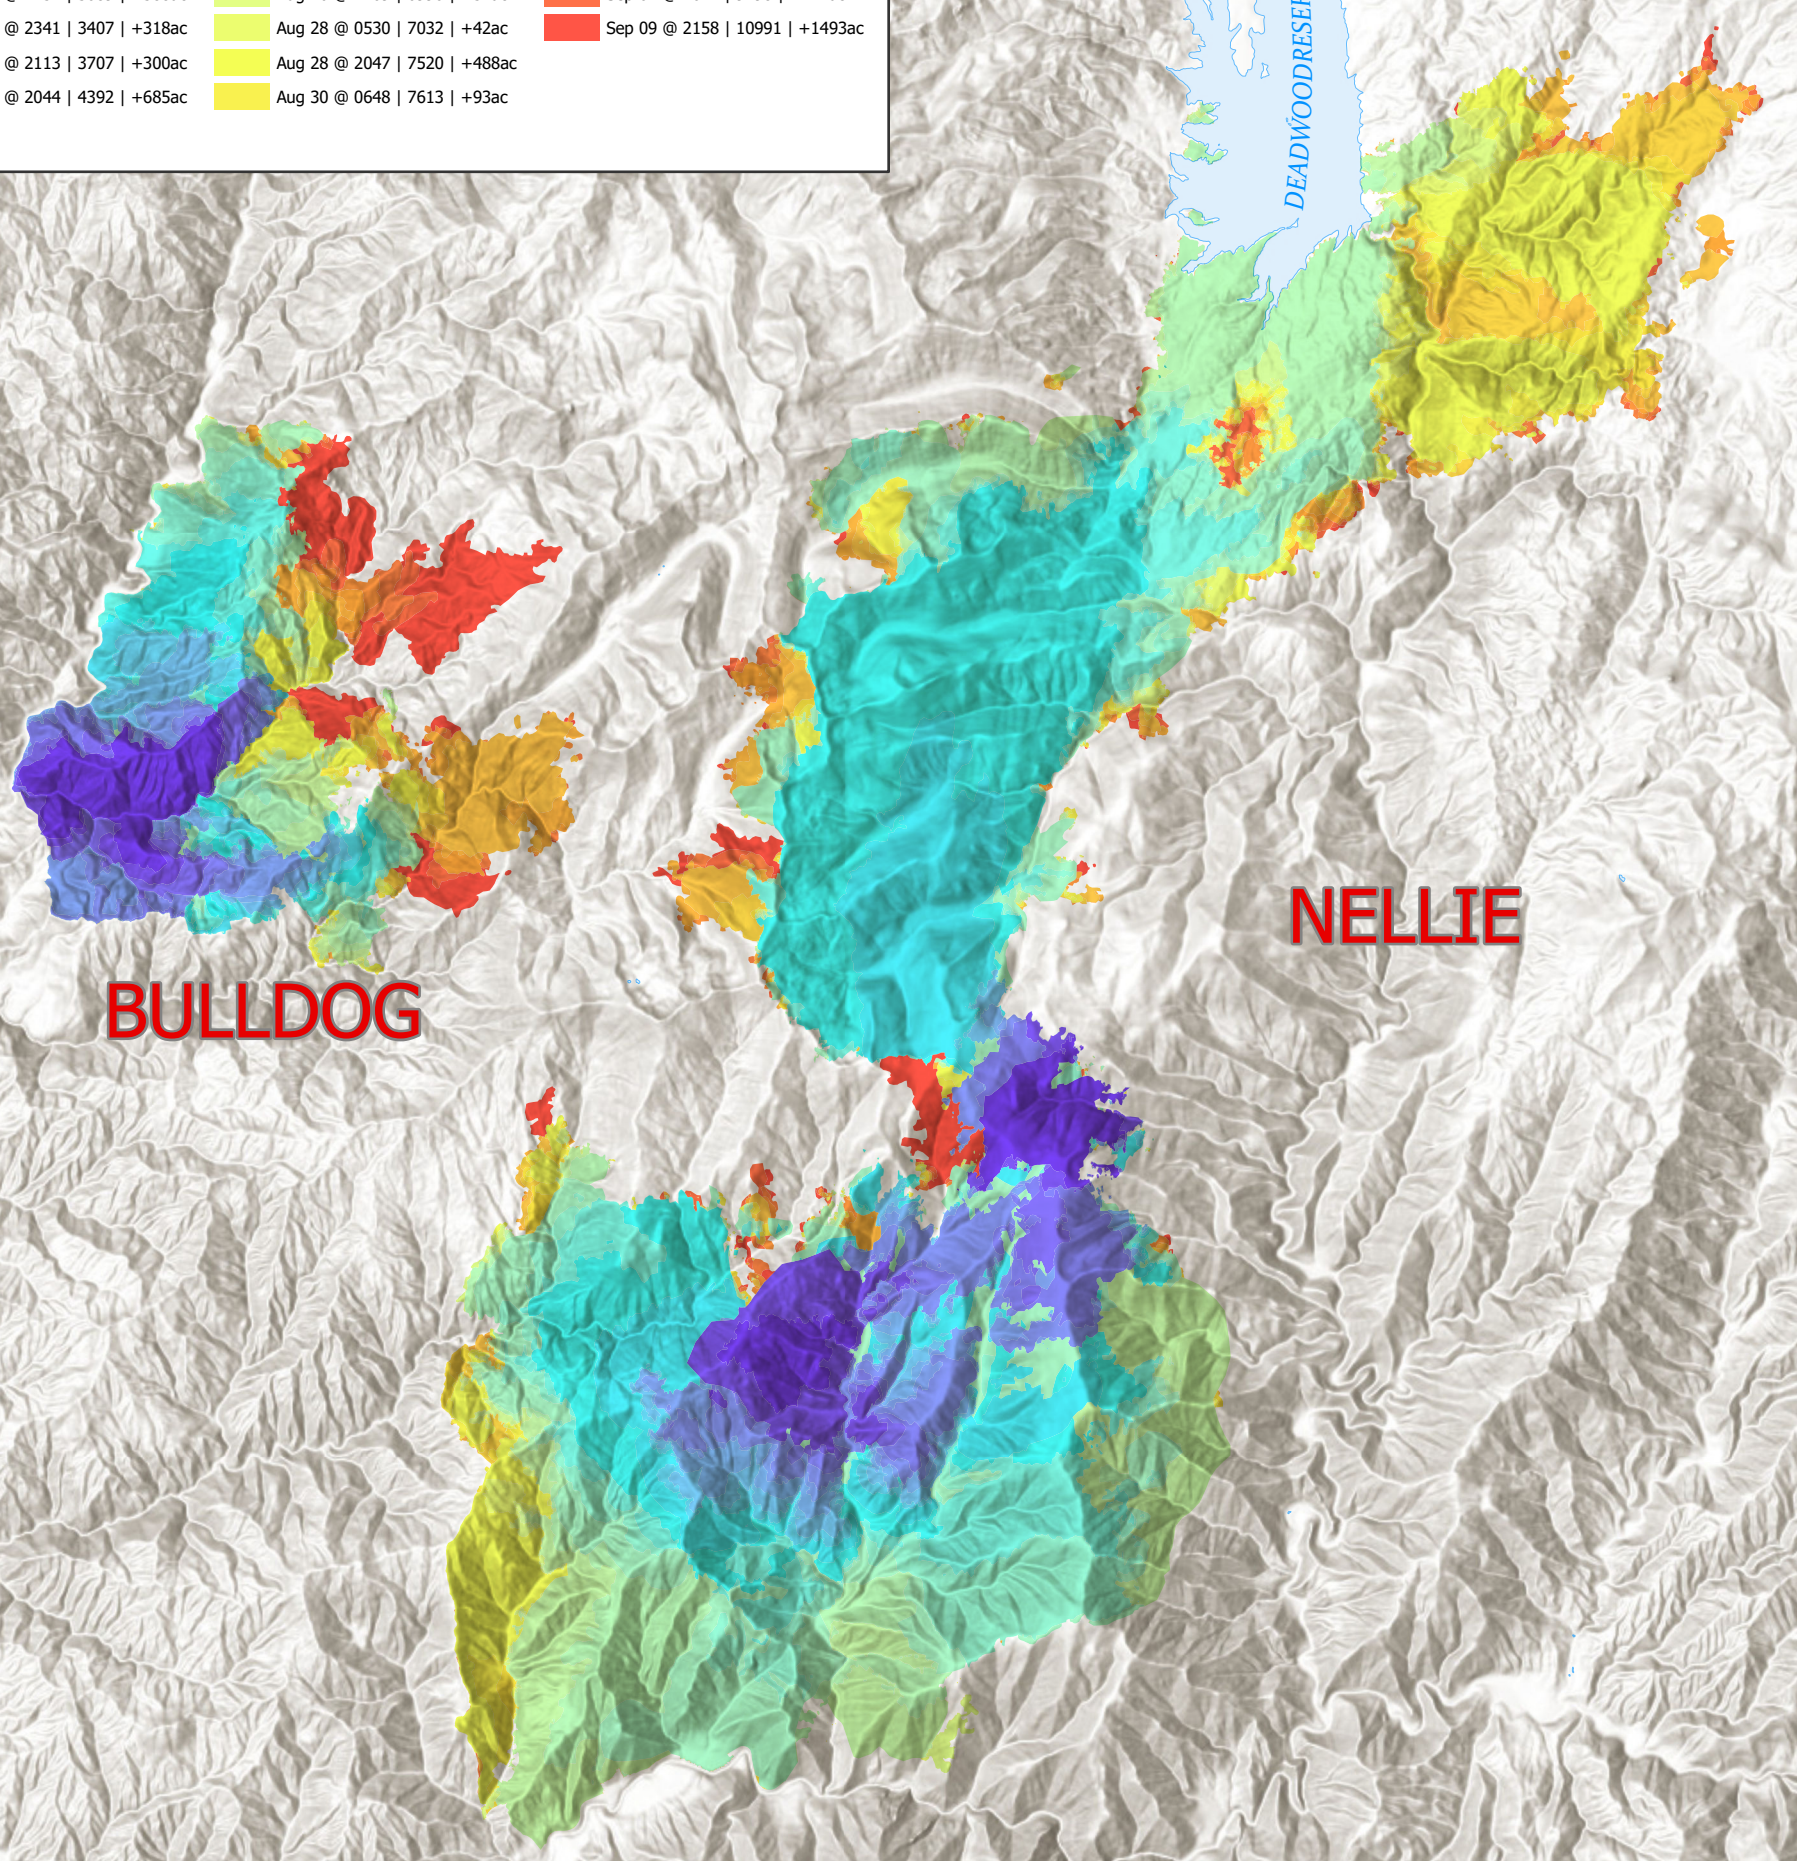

Bulldog Fire Progression

Date | Total | Growth

Aug 08 @ 0151 991 +991ac	Aug 18 @ 2357 4986 +594ac	Aug 31 @ 0133 7697 +84ac
Aug 08 @ 2136 1162 +171ac	Aug 20 @ 0025 5459 +473ac	Aug 31 @ 2046 7766 +69ac
Aug 10 @ 0249 1546 +384ac	Aug 21 @ 0052 5801 +342ac	Sep 02 @ 0058 8643 +877ac
Aug 11 @ 0207 1757 +211ac	Aug 22 @ 1409 6363 +562ac	Sep 03 @ 2116 8961 +318ac
Aug 12 @ 0200 2081 +324ac	Aug 23 @ 0018 6652 +289ac	Sep 04 @ 2214 9098 +137ac
Aug 13 @ 0219 2580 +499ac	Aug 24 @ 2226 6918 +266ac	Sep 05 @ 2133 9191 +93ac
Aug 13 @ 2151 2701 +121ac	Aug 25 @ 2141 6938 +20ac	Sep 06 @ 2132 9326 +135ac
Aug 14 @ 2251 3089 +388ac	Aug 26 @ 2209 6990 +52ac	Sep 07 @ 2022 9498 +172ac
Aug 15 @ 2341 3407 +318ac	Aug 28 @ 0530 7032 +42ac	Sep 09 @ 2158 10991 +1493ac
Aug 16 @ 2113 3707 +300ac	Aug 28 @ 2047 7520 +488ac	
Aug 17 @ 2044 4392 +685ac	Aug 30 @ 0648 7613 +93ac	

Nellie Fire Progression

Date | Total | Growth

Aug 08 @ 2130 1248 +1248ac	Aug 17 @ 2044 11236 +4312ac	Aug 28 @ 0529 39881 +537ac	Sep 06 @ 2132 48976 +144ac
Aug 10 @ 0253 2401 +1153ac	Aug 18 @ 2357 19514 +8278ac	Aug 28 @ 2047 44371 +4490ac	Sep 07 @ 2022 49224 +248ac
Aug 11 @ 0207 2697 +296ac	Aug 20 @ 0025 22564 +3050ac	Aug 30 @ 0649 45263 +892ac	Sep 09 @ 2158 49816 +592ac
Aug 12 @ 0200 3681 +984ac	Aug 21 @ 0025 25277 +2713ac	Aug 31 @ 0133 45892 +629ac	
Aug 13 @ 0224 5116 +1435ac	Aug 22 @ 1357 30359 +5082ac	Aug 31 @ 2046 47046 +1154ac	
Aug 13 @ 2205 5594 +478ac	Aug 23 @ 0018 34801 +4442ac	Sep 02 @ 0058 48073 +1027ac	
Aug 14 @ 2257 6117 +523ac	Aug 24 @ 2226 38714 +3913ac	Sep 03 @ 2116 48444 +371ac	
Aug 15 @ 2348 6622 +505ac	Aug 25 @ 2141 38932 +218ac	Sep 04 @ 2214 48678 +234ac	
Aug 16 @ 2101 6924 +302ac	Aug 26 @ 2209 39344 +412ac	Sep 05 @ 2133 48832 +154ac	

Progression

Progression
 Middle Fork Complex
 ID-BOF-000936
 9/10/2024 Day
 60807 acres at 09/09/2024 @ 2158

9/10/2024 9:09 AM
 North American 1983 datum, Lat/Lon Grid
 Great Basin Team 5