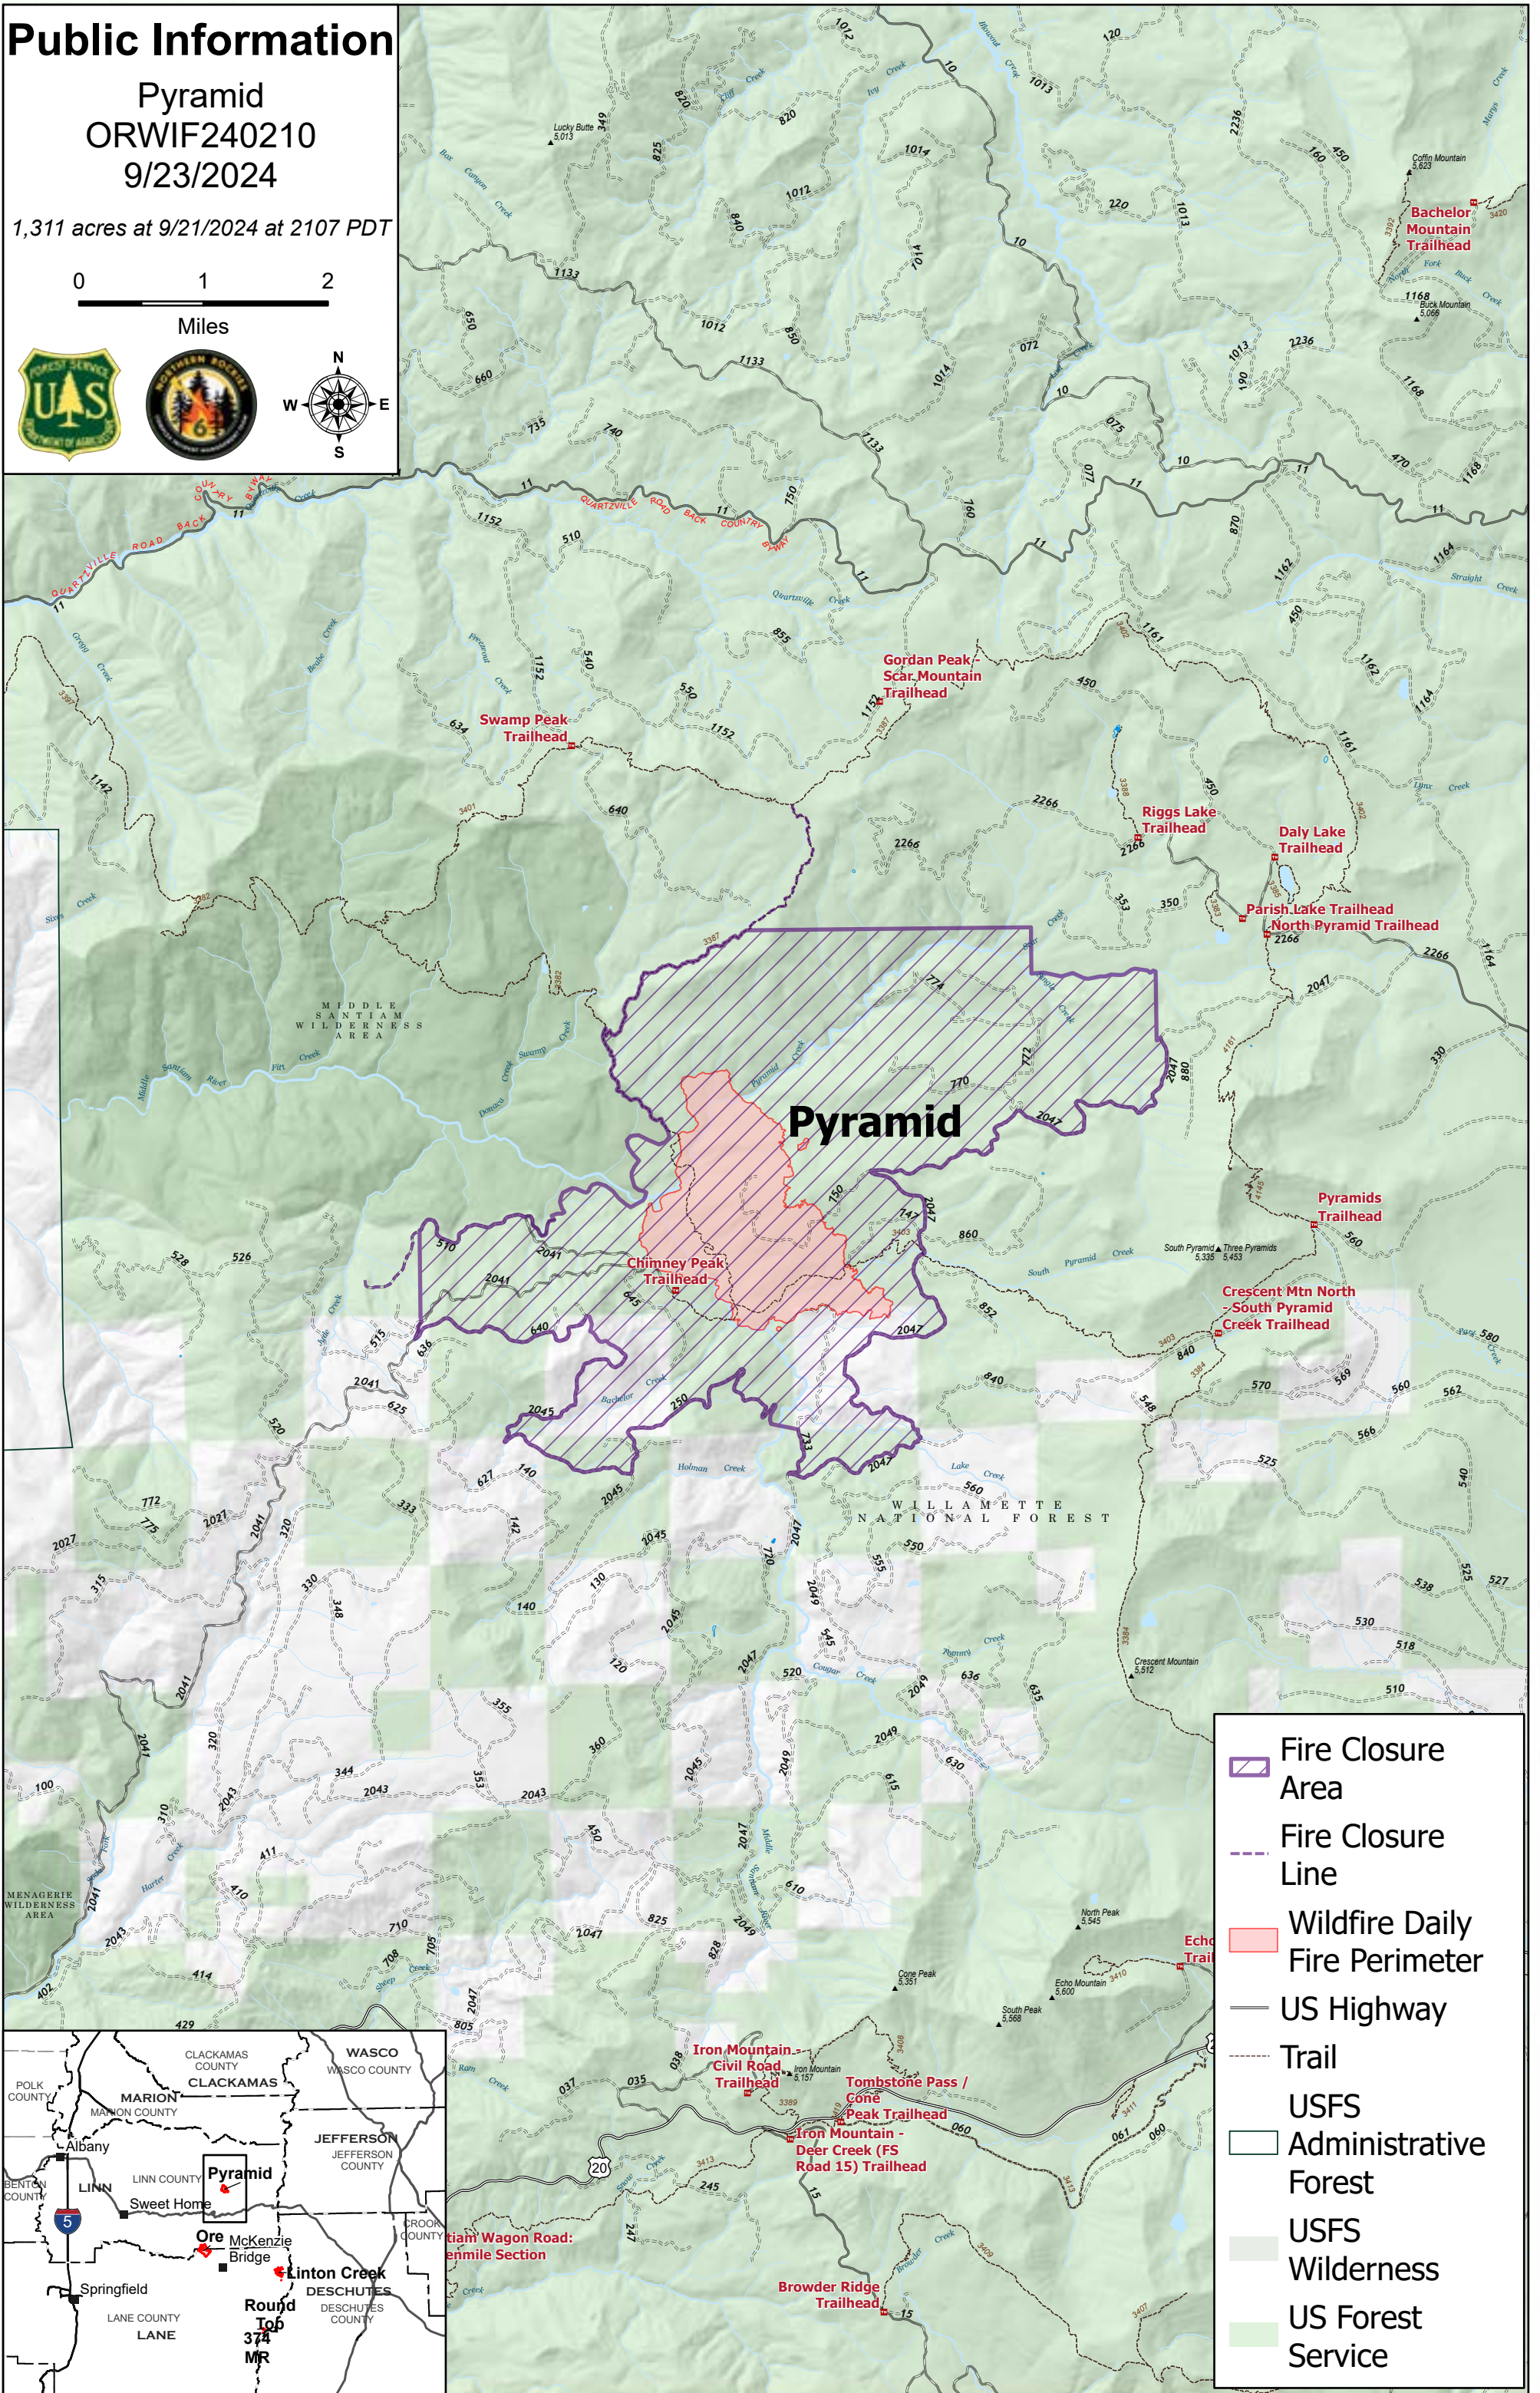

Public Information

Pyramid
ORWIF240210
9/23/2024

1,311 acres at 9/21/2024 at 2107 PDT

- Fire Closure Area
- Fire Closure Line
- Wildfire Daily Fire Perimeter
- US Highway
- Trail
- USFS Administrative Forest
- USFS Wilderness
- US Forest Service