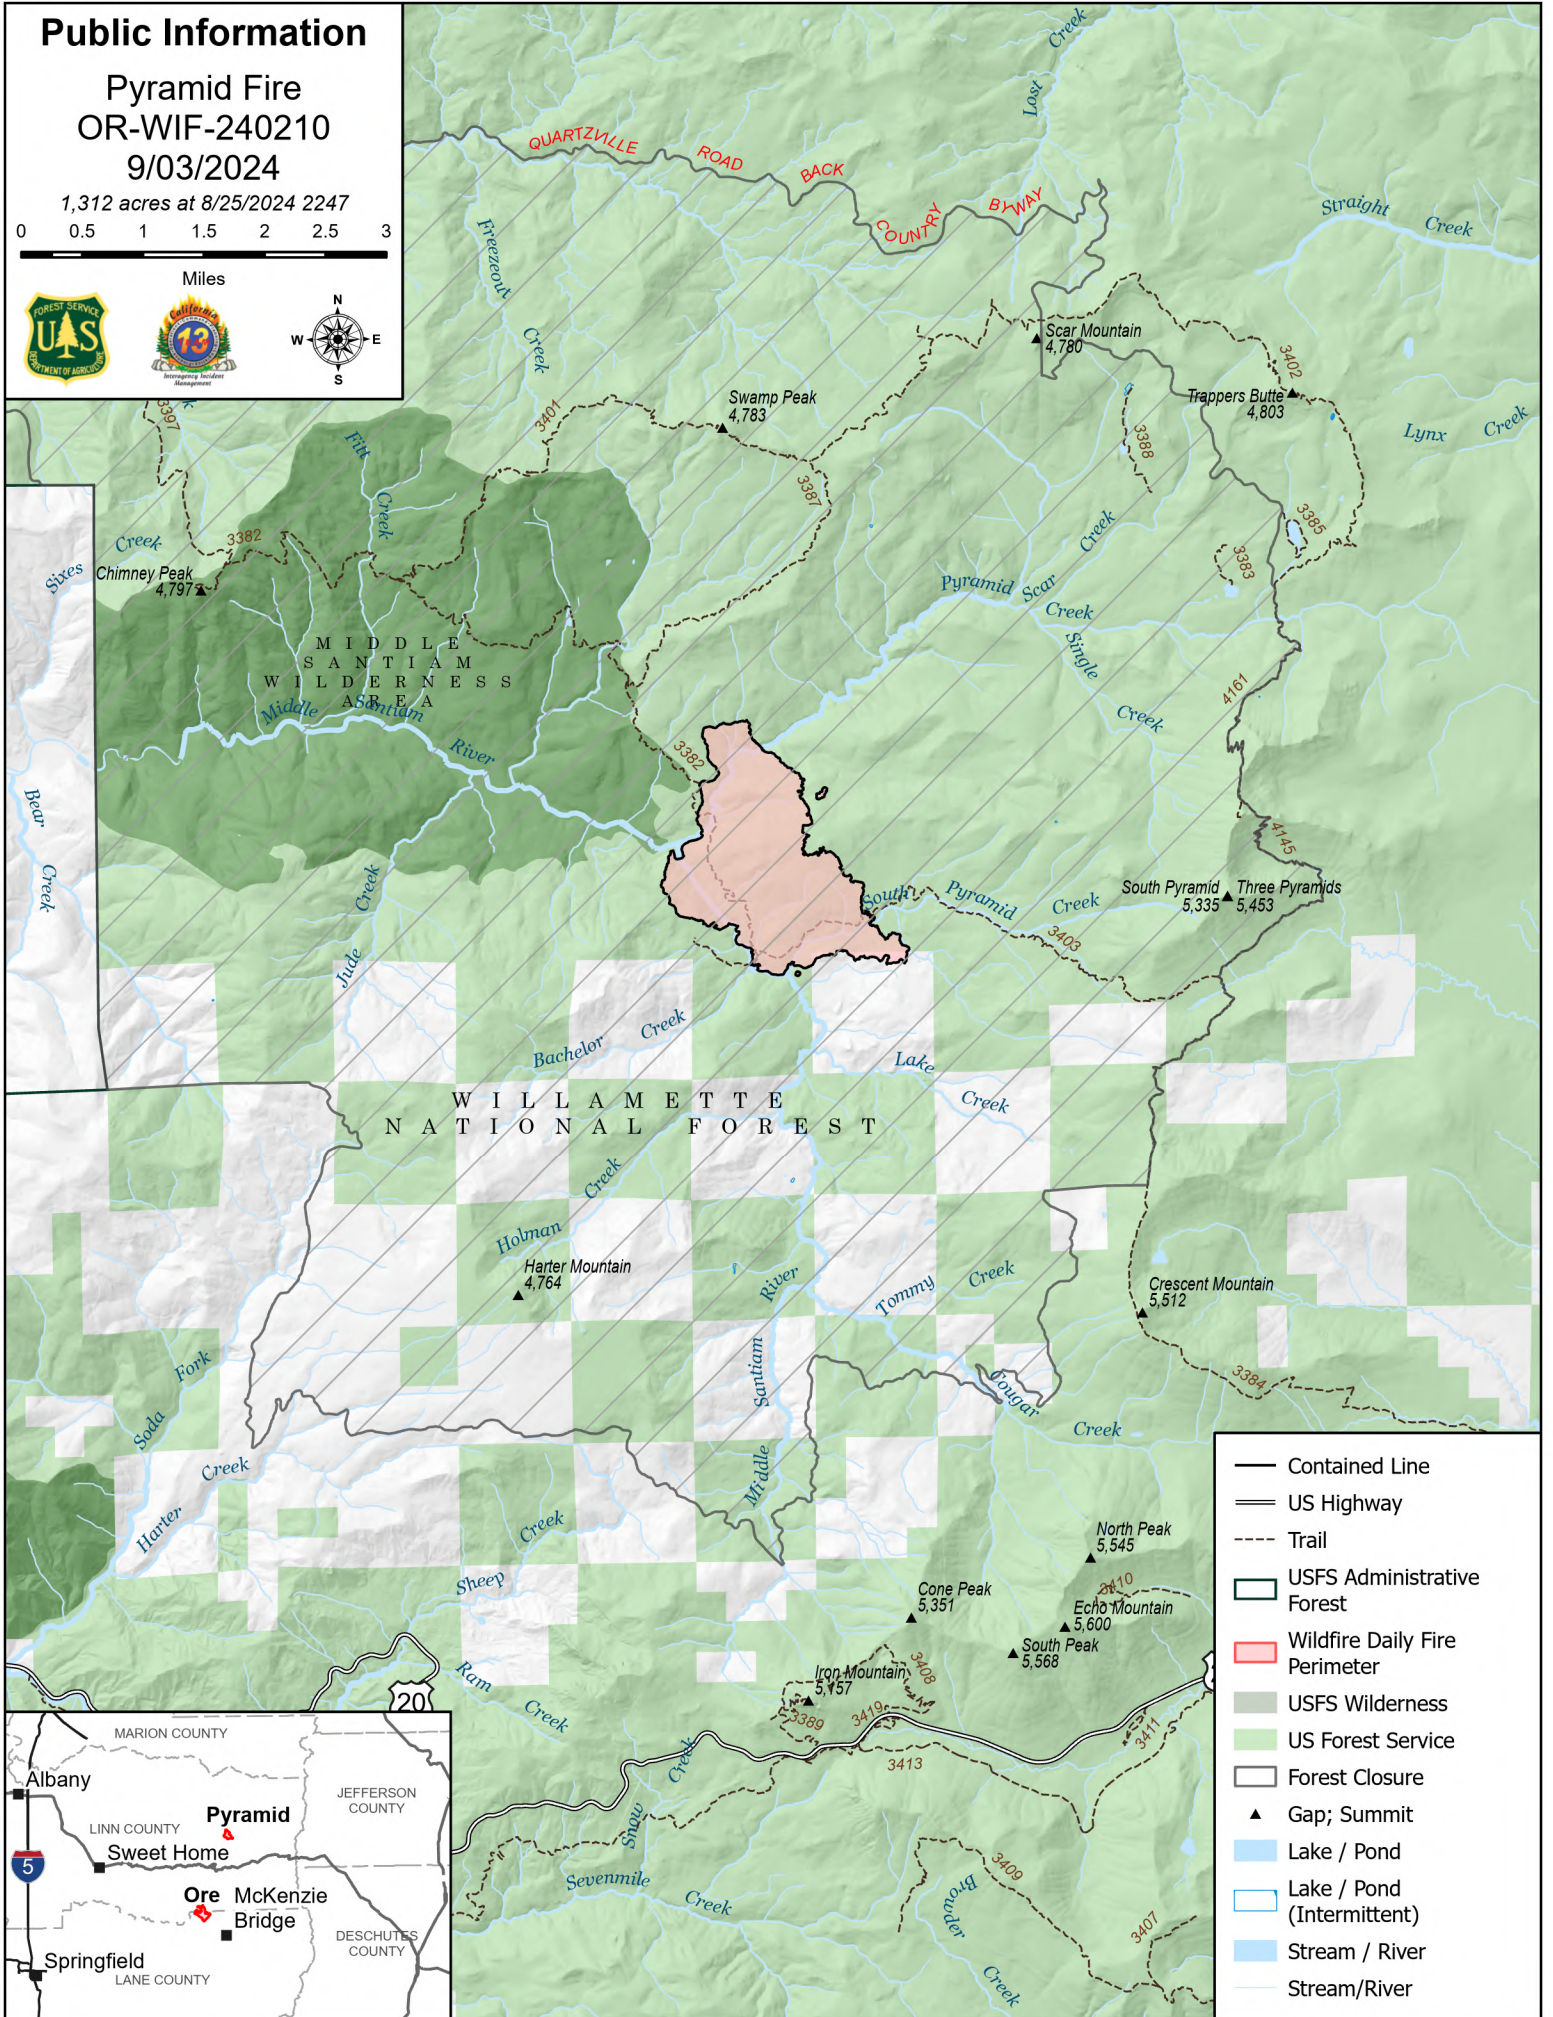

# Public Information

Pyramid Fire  
 OR-WIF-240210  
 9/03/2024

1,312 acres at 8/25/2024 2247

Miles

- Contained Line
- == US Highway
- - - - Trail
- ▭ USFS Administrative Forest
- ▭ Wildfire Daily Fire Perimeter
- ▭ USFS Wilderness
- ▭ US Forest Service
- ▭ Forest Closure
- ▲ Gap; Summit
- ▭ Lake / Pond
- ▭ Lake / Pond (Intermittent)
- ▭ Stream / River
- ▭ Stream/River