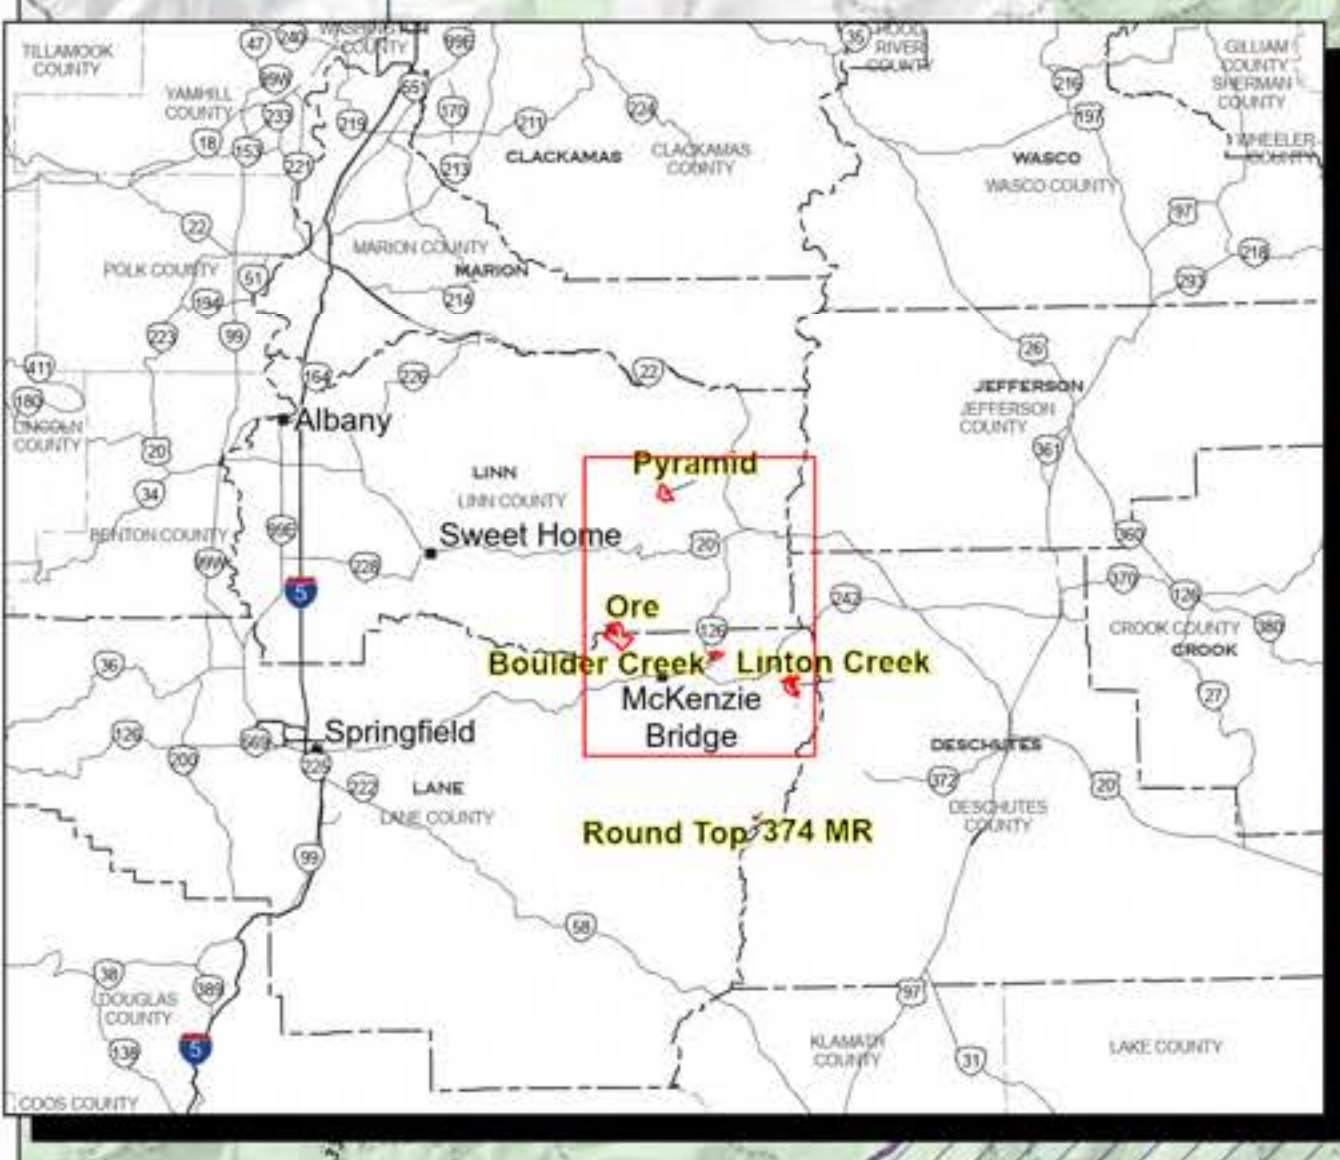

Public Information

Willamette Complex North
ORWIF240264
9/26/2024

- Fire Closure Area
- Fire Closure Point
- Fire Closure Line
- Road - 4WD
- Road - Light Duty - Dirt
- Road - Light Duty - Gravel
- Road - Light Duty - Paved
- Road - Closed
- US Highway
- State Highway
- Scenic Byway
- Trail
- National Designated Trail
- Water Trail
- Wildfire Daily Fire Perimeter